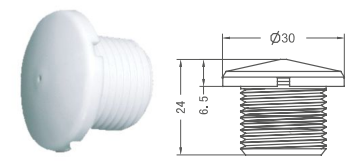

Tiny Air Jet

Code	Model No.	Material
88100512	EM1158	PVC

I Type Jet

Code	Model No.	Material
88091212	EM1144	ABS&PVC

φ2" Face (Standard) Jet

Code	Model No.	Material
88091512	EM2207	ABS

φ1-1/2" Face (Standard) Jet

Code	Model No.	Material
88091612	EM2208	ABS

φ1-1/2" Face (Radial) Jet

Code	Model No.	Material
88091712	EM2209	PVC

φ2" Face (Spiral) Jet

Code	Model No.	Material
88091812	EM2210	PVC

Nine Hole Jet

Code	Model No.	Material
88091912	EM2211	ABS

Single Hole Jet

Code	Model No.	Material
88092012	EM2212	ABS&PVC

**φ2-3/4" Vortex Face  
Eyeball Spa Jet**

Code	Model No.	Material
88091112	EM1123	PVC

**φ25mm Barb Air & φ25mm  
Water Tee Body**

Code	Model No.	Material
88100312	EM1138	PVC