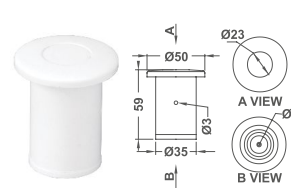

Air Button

Code	Model No.	Material
88200112	EM1844	ABS