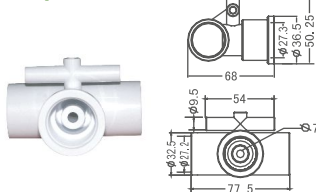

Code	Model No.	Material
88101212	EM2203	PVC

L-Type Jet Body

Code	Model No.	Material
88101312	EM2204	PVC

Single Hole Air Jet

Code	Model No.	Material
88100612	EM1159	PVC

Twin Hole Air Jet

Code	Model No.	Material
88100712	EM1160	PVC

Tiny Air Jet

Code	Model No.	Material
88100512	EM1158	PVC

I Type Jet

Code	Model No.	Material
88091212	EM1144	ABS&PVC

φ2" Face (Standard) Jet

Code	Model No.	Material
88091512	EM2207	ABS

φ1-1/2" Face (Standard) Jet