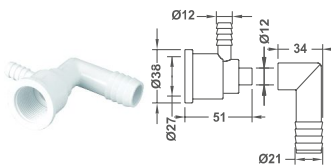

## OPTIMISED SPA EXPERIENCE

L-Type Jet Body

Code	Model No.	Material
88100812	EM2201A	PVC
88100912	EM2201B	PVC

L-Type Jet Body

Code	Model No.	Material
88101012	EM2202A	PVC
88101112	EM2202B	PVC

L-Type Jet Body

Code	Model No.	Material
88101212	EM2203	PVC

L-Type Jet Body

Code	Model No.	Material
88101312	EM2204	PVC

Single Hole Air Jet

Code	Model No.	Material
88100612	EM1159	PVC

Twin Hole Air Jet

Code	Model No.	Material
88100712	EM1160	PVC