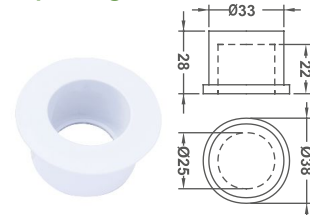

Pipe Plug

Code	Model No.	Material
88190512	EM1818B	PVC