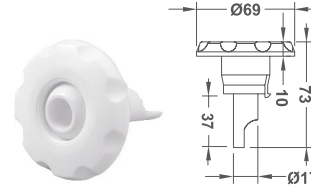

Tiny Air Jet

Code	Model No.	Material
88100512	EM1158	PVC

I Type Jet

Code	Model No.	Material
88091212	EM1144	ABS&PVC

φ2" Face (Standard) Jet

Code	Model No.	Material
88091512	EM2207	ABS

φ1-1/2" Face (Standard) Jet

Code	Model No.	Material
88091612	EM2208	ABS

φ1-1/2" Face (Radial) Jet

Code	Model No.	Material
88091712	EM2209	PVC

φ2" Face (Spiral) Jet

Code	Model No.	Material
88091812	EM2210	PVC

Nine Hole Jet

Code	Model No.	Material
88091912	EM2211	ABS

Single Hole Jet

Code	Model No.	Material
88092012	EM2212	ABS&PVC

**φ2-3/4" Vortex Face  
Eyeball Spa Jet**

Code	Model No.	Material
88091112	EM1123	PVC

**φ25mm Barb Air & φ25mm  
Water Tee Body**

Code	Model No.	Material
88100312	EM1138	PVC

**φ2-3/4" Face  
Eyeball Spa Jet**

Code	Model No.	Material
88101312	EM1113	PVC

**φ10mm Barb Air &  
φ25mm Water**

Code	Model No.	Material
88100412	EM1148	PVC

**φ25mm Air Control**

Code	Model No.	Material
88210112	EM1834	ABS