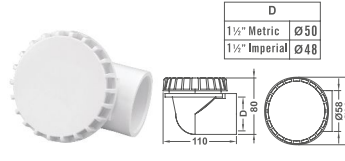

**φ2-3/4" Face  
Eyeball Spa Jet**

Code	Model No.	Material
88101312	EM1113	PVC

**φ10mm Barb Air &  
φ25mm Water**

Code	Model No.	Material
88100412	EM1148	PVC

**φ25mm Air Control**

Code	Model No.	Material
88210112	EM1834	ABS

**Standard Air Control**

Code	Model No.	Material
88210212	EM1835	ABS

**Air Button**

Code	Model No.	Material
88200112	EM1844	ABS

**Air Button**

Code	Model No.	Material
88200212	EM1845	ABS

**φ2 Section Drain  
Ell Body(Threaded)**

Code	Model No.	Material
88240212	EM3822A	ABS&PVC

**φ2 Section Drain  
Ell Body(Slip Fit)**

Code	Model No.	Material
88240312	EM3822B	ABS&PVC

**φ2 Section Drain Straight  
Body(with Bolt)**

Code	Model No.	Material
88240412	EM3833A	ABS&PVC