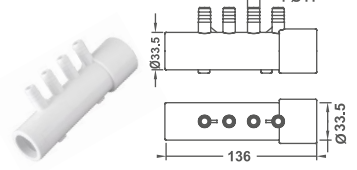

Code	Model No.	Material
88240212	EM3822A	ABS&PVC

**φ2 Section Drain  
Ell Body(Slip Fit)**

Code	Model No.	Material
88240312	EM3822B	ABS&PVC

**φ2 Section Drain Straight  
Body(with Bolt)**

Code	Model No.	Material
88240412	EM3833A	ABS&PVC

**φ2 Section Drain  
Straight Body**

Code	Model No.	Material
88240512	EM3833B	ABS&PVC

**Swirl Type  
Water Return**

Code	Model No.	Material
88240612	EM3844	ABS&PVC

**Water Return**

Code	Model No.	Material
88240812	EM3845	ABS&PVC

**φ2 Section Drain  
Lock Nut**

Code	Model No.	Material
88240112	EM3811	ABS&PVC
88240102	EM3811	ABS&PVC

**Port Air  
Manifold**

Code	Model No.	Material
88180212	EM1825	ABS

**Port Water Barb  
Manifold**

Code	Model No.	Material
88180112	EM1824	ABS