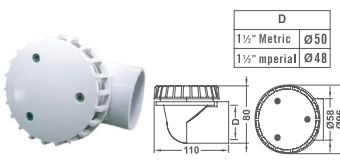

**Standard Air Control**

Code	Model No.	Material
88210212	EM1835	ABS

**Air Button**

Code	Model No.	Material
88200112	EM1844	ABS

**Air Button**

Code	Model No.	Material
88200212	EM1845	ABS

**φ2 Section Drain  
Ell Body(Threaded)**

Code	Model No.	Material
88240212	EM3822A	ABS&PVC

**φ2 Section Drain  
Ell Body(Slip Fit)**

Code	Model No.	Material
88240312	EM3822B	ABS&PVC

**φ2 Section Drain Straight  
Body(with Bolt)**

Code	Model No.	Material
88240412	EM3833A	ABS&PVC