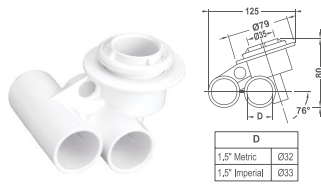

Tiny Air Jet

Code	Model No.	Material
88100512	EM1158	PVC

I Type Jet

Code	Model No.	Material
88091212	EM1144	ABS&PVC

φ2" Face (Standard) Jet

Code	Model No.	Material
88091512	EM2207	ABS

φ1-1/2" Face (Standard) Jet

Code	Model No.	Material
88091612	EM2208	ABS

φ1-1/2" Face (Radial) Jet

Code	Model No.	Material
88091712	EM2209	PVC

φ2" Face (Spiral) Jet

Code	Model No.	Material
88091812	EM2210	PVC

Nine Hole Jet

Code	Model No.	Material
88091912	EM2211	ABS

Single Hole Jet

Code	Model No.	Material
88092012	EM2212	ABS&PVC

**φ2-3/4" Vortex Face  
Eyeball Spa Jet**

Code	Model No.	Material
88091112	EM1123	PVC

**φ25mm Barb Air & φ25mm  
Water Tee Body**

Code	Model No.	Material
88100312	EM1138	PVC

**φ2-3/4" Face  
Eyeball Spa Jet**

Code	Model No.	Material
88101312	EM1113	PVC

**φ10mm Barb Air &  
φ25mm Water**

Code	Model No.	Material
88100412	EM1148	PVC

**φ25mm Air Control**

Code	Model No.	Material
88210112	EM1834	ABS