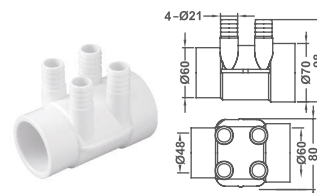

**φ2 Section Drain  
Straight Body**

Code	Model No.	Material
88240512	EM3833B	ABS&PVC

**Swirl Type  
Water Return**

Code	Model No.	Material
88240612	EM3844	ABS&PVC

**Water Return**

Code	Model No.	Material
88240812	EM3845	ABS&PVC

**φ2 Section Drain  
Lock Nut**

Code	Model No.	Material
88240112	EM3811	ABS&PVC
88240102	EM3811	ABS&PVC

**Port Air  
Manifold**

Code	Model No.	Material
88180212	EM1825	ABS

**Port Water Barb  
Manifold**

Code	Model No.	Material
88180112	EM1824	ABS

**Barb Plug**

Code	Model No.	Material
88190212	EM1816	PVC

**Pipe Plug**

Code	Model No.	Material
88190512	EM1818B	PVC

**Pipe Plug**

Code	Model No.	Material
88190312	EM1818A	PVC