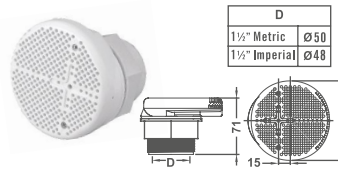

**φ2 Section Drain
Lock Nut**

Code	Model No.	Material
88240112	EM3811	ABS&PVC
88240102	EM3811	ABS&PVC