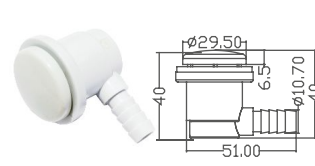

## OPTIMISED SPA EXPERIENCE

L-Type Jet Body

Code	Model No.	Material
88100812	EM2201A	PVC
88100912	EM2201B	PVC

L-Type Jet Body

Code	Model No.	Material
88101012	EM2202A	PVC
88101112	EM2202B	PVC

L-Type Jet Body

Code	Model No.	Material
88101212	EM2203	PVC

L-Type Jet Body

Code	Model No.	Material
88101312	EM2204	PVC

Single Hole Air Jet

Code	Model No.	Material
88100612	EM1159	PVC

Twin Hole Air Jet

Code	Model No.	Material
88100712	EM1160	PVC