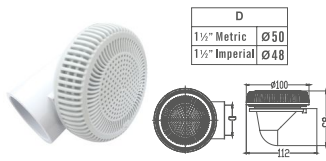

Code	Model No.	Material
88240212	EM3822A	ABS&PVC

**φ2 Section Drain  
Ell Body(Slip Fit)**

Code	Model No.	Material
88240312	EM3822B	ABS&PVC

**φ2 Section Drain Straight  
Body(with Bolt)**

Code	Model No.	Material
88240412	EM3833A	ABS&PVC

**φ2 Section Drain  
Straight Body**

Code	Model No.	Material
88240512	EM3833B	ABS&PVC

**Swirl Type  
Water Return**

Code	Model No.	Material
88240612	EM3844	ABS&PVC

**Water Return**

Code	Model No.	Material
88240812	EM3845	ABS&PVC