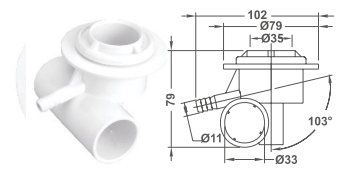

Single Hole Jet

Code	Model No.	Material
88092012	EM2212	ABS&PVC

**φ2-3/4" Vortex Face  
Eyeball Spa Jet**

Code	Model No.	Material
88091112	EM1123	PVC

**φ25mm Barb Air & φ25mm  
Water Tee Body**

Code	Model No.	Material
88100312	EM1138	PVC

**φ2-3/4" Face  
Eyeball Spa Jet**

Code	Model No.	Material
88101312	EM1113	PVC

**φ10mm Barb Air &  
φ25mm Water**

Code	Model No.	Material
88100412	EM1148	PVC

**φ25mm Air Control**

Code	Model No.	Material
88210112	EM1834	ABS