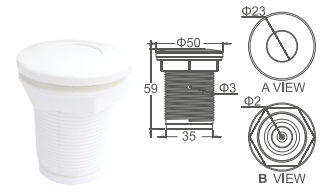

Air Button

Code	Model No.	Material
88200212	EM1845	ABS