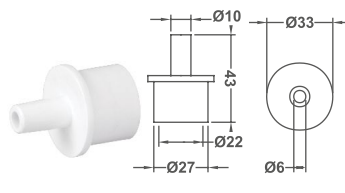

Barb Plug

Code	Model No.	Material
88190212	EM1816	PVC