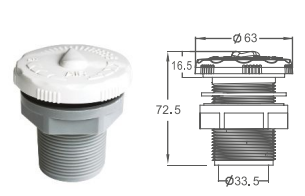

Standard Air Control

Code	Model No.	Material
88210212	EM1835	ABS