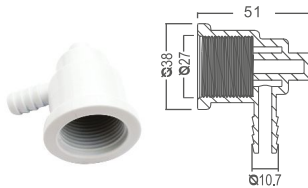

## OPTIMISED SPA EXPERIENCE

L-Type Jet Body

Code	Model No.	Material
88100812	EM2201A	PVC
88100912	EM2201B	PVC

L-Type Jet Body

Code	Model No.	Material
88101012	EM2202A	PVC
88101112	EM2202B	PVC

L-Type Jet Body

Code	Model No.	Material
88101212	EM2203	PVC

L-Type Jet Body

Code	Model No.	Material
88101312	EM2204	PVC

Single Hole Air Jet

Code	Model No.	Material
88100612	EM1159	PVC

Twin Hole Air Jet

Code	Model No.	Material
88100712	EM1160	PVC

Tiny Air Jet

Code	Model No.	Material
88100512	EM1158	PVC

I Type Jet

Code	Model No.	Material
88091212	EM1144	ABS&PVC

φ2" Face (Standard) Jet

Code	Model No.	Material
88091512	EM2207	ABS

φ1-1/2" Face (Standard) Jet