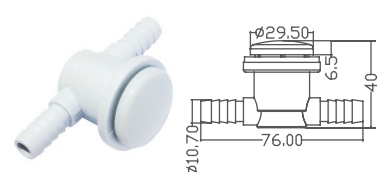

## OPTIMISED SPA EXPERIENCE

L-Type Jet Body

Code	Model No.	Material
88100812	EM2201A	PVC
88100912	EM2201B	PVC

L-Type Jet Body

Code	Model No.	Material
88101012	EM2202A	PVC
88101112	EM2202B	PVC

L-Type Jet Body

Code	Model No.	Material
88101212	EM2203	PVC

L-Type Jet Body

Code	Model No.	Material
88101312	EM2204	PVC

Single Hole Air Jet

Code	Model No.	Material
88100612	EM1159	PVC

Twin Hole Air Jet

Code	Model No.	Material
88100712	EM1160	PVC

Tiny Air Jet

Code	Model No.	Material
88100512	EM1158	PVC

I Type Jet

Code	Model No.	Material
88091212	EM1144	ABS&PVC

φ2" Face (Standard) Jet

Code	Model No.	Material
88091512	EM2207	ABS

φ1-1/2" Face (Standard) Jet