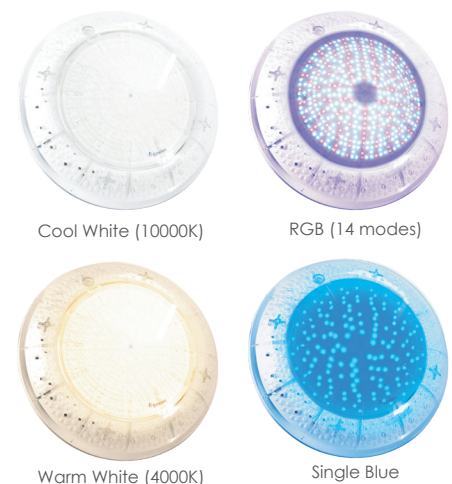

Lighting Effect

1. E-Lumen Ultra-Thin LED panels are available in : RGB (Red, Green, Blue), Warm White, Cool White, and Single Blue
2. RGB model features 6 brilliant rich colors to customise the mood of the pool with owner preferences and 8 pre-programmed color light shows deliver dazzling rainbow and smooth fading effects.s

Cable
2.5m

Material
ABS+UV Stabilizer

Installation
Wall Mounted Housing Type)

Color

IP68 CE RoHS COMPLIANT 2011/65/EU

A PROMISING CHOICE OF

PROFESSIONAL UNDERWATER LIGHT

1. With the best LED technology, Nicheless E-Lumen mounts directly on the wall for simply installation.
2. Concrete & Vinyl Pool Compatible
3. Light-duty of power usage works well with standard 12V transformer

Product Information

Code	Model	LED Bulb	Watt/ Voltage	Illumiance (lux)	Color
88045560	E-Lumen-252	252 LEDs Bulb	20W/12V	346	Cool White (10000K)
88045561	E-Lumen-252	252 LEDs Bulb	20W/12V	415	Warm White (4000K)
88045565	E-Lumen-252	252 LEDs Bulb	20W/12V	52	Blue
88045559	E-Lumen-252	252 LEDs Bulb	20W/12V	166	RGB
88045555	E-Lumen-441	441 LEDs Bulb	35W/12V	550	Cool White (10000K)
88045558	E-Lumen-441	441 LEDs Bulb	35W/12V	613	Warm White (4000K)
88045566	E-Lumen-441	441 LEDs Bulb	35W/12V	78	Blue
88045554	E-Lumen-441	441 LEDs Bulb	35W/12V	273	RGB
88045563	E-Lumen-531	531 LEDs Bulb	50W/12V	608	Cool White (10000K)
88045564	E-Lumen-531	531 LEDs Bulb	50W/12V	634	Warm White (4000K)
88045567	E-Lumen-531	531 LEDs Bulb	50W/12V	158	Blue
88045562	E-Lumen-531	531 LEDs Bulb	50W/12V	316	RGB

Light Color:

EL Series Underwater Lights

EL-NP300 Series Underwater Light

WITH A HIGH-IMPACT PLASTIC NICHE

Waterproof Standard
IP68

Material
S.S. or plastic face ring, plastic nichd

Cable
2.5m

Installation
Wall mounted (housing type)