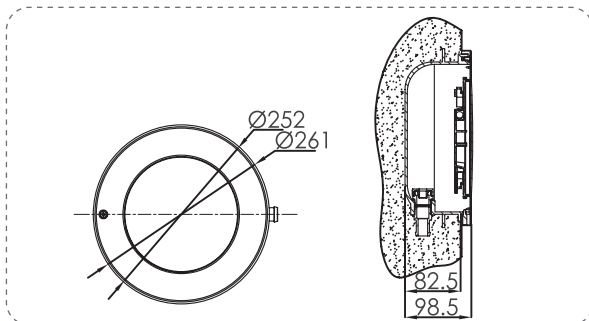

Product Features

1) The E-Lumen Ultra Thin LED panel (Resin-filled) offers a smooth front but superior lighting effect
2) The combination of the stainless steel face ring and the slim plastic niche achieves the simplicity yet elegance.
3) Slim niche fits any pool structure including thin concrete walls

Product Information

Code	Model	Face Ring	LED Bulb	Housing	Watt/ Voltage	Illumiance (lux)	Color
88046460	EL-H200-252	S.S. AISI 304	252 LEDs Bulb	with Plastic Housing	20W/12V	450	Cool White (10000K)
88046461	EL-H200-252	S.S. AISI 304	252 LEDs Bulb	with Plastic Housing	20W/12V	535	Warm White (4000K)
88046465	EL-H200-252	S.S. AISI 304	252 LEDs Bulb	with Plastic Housing	20W/12V	64	Single Blue
88046459	EL-H200-252	S.S. AISI 304	252 LEDs Bulb	with Plastic Housing	20W/12V	222	RGB – 14 Modes
88046455	EL-H200-441	S.S. AISI 304	441 LEDs Bulb	with Plastic Housing	35W/12V	690	Cool White (10000K)
88046458	EL-H200-441	S.S. AISI 304	441 LEDs Bulb	with Plastic Housing	35W/12V	785	Warm White (4000K)
88046466	EL-H200-441	S.S. AISI 304	441 LEDs Bulb	with Plastic Housing	35W/12V	100	Single Blue
88046454	EL-H200-441	S.S. AISI 304	441 LEDs Bulb	with Plastic Housing	35W/12V	372	RGB – 14 Modes
88046463	EL-H200-531	S.S. AISI 304	531 LEDs Bulb	with Plastic Housing	50W/12V	795	Cool White (10000K)
88046464	EL-H200-531	S.S. AISI 304	531 LEDs Bulb	with Plastic Housing	50W/12V	805	Warm White (4000K)
88046467	EL-H200-531	S.S. AISI 304	531 LEDs Bulb	with Plastic Housing	50W/12V	222	Single Blue
88046462	EL-H200-531	S.S. AISI 304	531 LEDs Bulb	with Plastic Housing	50W/12V	434	RGB – 14 Modes