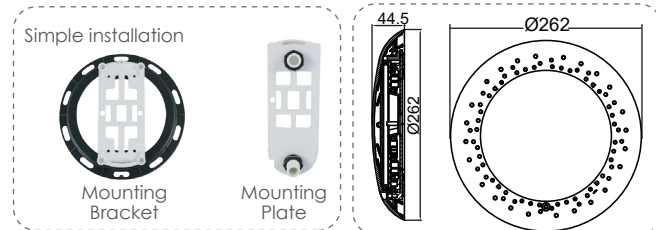

Cable
2.5m

Material
ABS+UV Stabilizer

Installation
Wall Mounted Housing Type)

Color

IP68 CE RoHS COMPLIANT 2011/65/EU

A PROMISING CHOICE OF

PROFESSIONAL UNDERWATER LIGHT

1. With the best LED technology, Nicheless E-Lumen mounts directly on the wall for simply installation.
2. Concrete & Vinyl Pool Compatible
3. Light-duty of power usage works well with standard 12V transformer