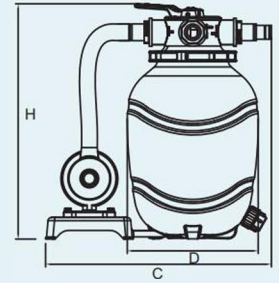

RDG300X SERIES SAND FILTER SYSTEM

Includes:

- 12" Durable top mount plastic filter tank
- Standard: 4-Way Multiport Valve (Optional: 6-Way Multiport Valve)
- 0.25HP Water Pump (Without Strainer Basket)