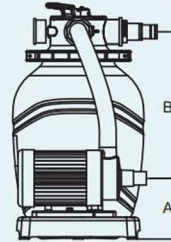

RDG300X SERIES SAND FILTER SYSTEM

Includes:

- 12" Durable top mount plastic filter tank
- Standard: 4-Way Multiport Valve (Optional: 6-Way Multiport Valve)
- 0.25HP Water Pump (Without Strainer Basket)