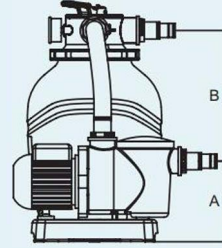

RDG300K SERIES SAND FILTER SYSTEM

Includes:

- 12" Durable top mount plastic filter tank
- Standard: 4-Way Multiport Valve (Optional: 6-Way Multiport Valve)
- 0.33HP Water Pump

(With Strainer Basket)