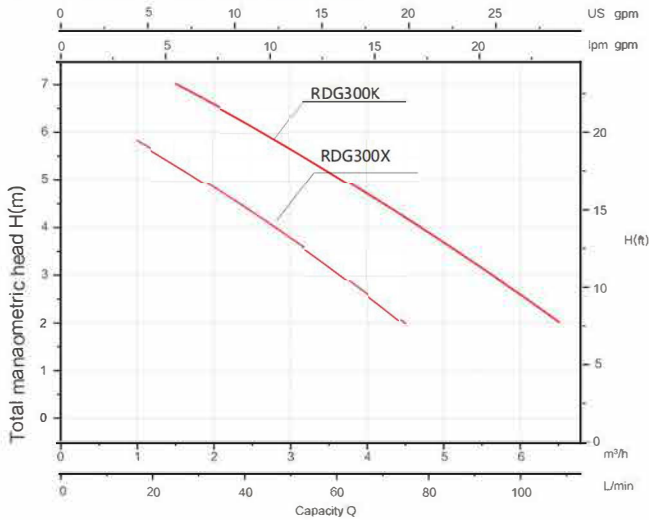

### QH. Curve of the pump

### Technical parameters

Model	Filter size	Pump Power (HP)	Filter Area (m <sup>2</sup> )	Flow rate		Pump flow rate		Sand weight 0.5-0.8mm (kg)	Multiport valve	Pipe connection
				m <sup>3</sup> /h	lpm	m <sup>3</sup> /h	lpm			
RDG300K	12"	0.33	0.073	3.65	60.8	6.5	108.33	20	4-way	32/38mm flexible hose
RDG300X	12"	0.25	0.073	3.65	60.8	8.2	136.67	20	4-way	1.5"/50mm pipe