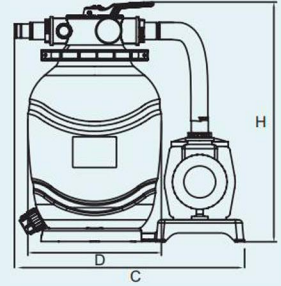

RDG300X

RDG300K SERIES SAND FILTER SYSTEM

Includes:

- 12" Durable top mount plastic filter tank
- Standard: 4-Way Multiport Valve (Optional: 6-Way Multiport Valve)
- 0.33HP Water Pump

(With Strainer Basket)