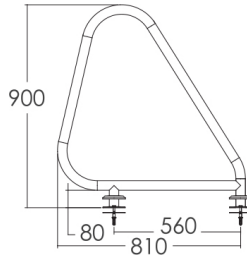

“EMAUX” ARA Series 1.9 Inches Stainless Steel Handrails

INSTALLATION OPTIONS

Anchor Type

Flange Type

Code	Model	Material	Installation Options
21810510190	ARA-304	Exit Handrail AISI-304	Anchor Type
21810510195	ARA-316	Exit Handrail AISI-316	Anchor Type
21810510200	ARA-F-304	Exit Handrail AISI-304	Flange Type
21810510205	ARA-F-316	Exit Handrail AISI-316	Flange Type

INSTALLATION OPTIONS

Anchor Type

Flange Type

Code	Model	Material	Installation Options
21810510210	ARG-304	Exit Handrail AISI-304	Anchor Type
21810510215	ARG-316	Exit Handrail AISI-316	Anchor Type
21810510220	ARG-F-304	Exit Handrail AISI-304	Flange Type
21810510225	ARG-F-316	Exit Handrail AISI-316	Flange Type