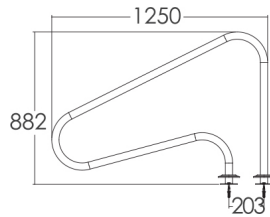

Code	Model	Material	Installation Options
21810510210	ARG-304	Exit Handrail AISI-304	Anchor Type
21810510215	ARG-316	Exit Handrail AISI-316	Anchor Type
21810510220	ARG-F-304	Exit Handrail AISI-304	Flange Type
21810510225	ARG-F-316	Exit Handrail AISI-316	Flange Type