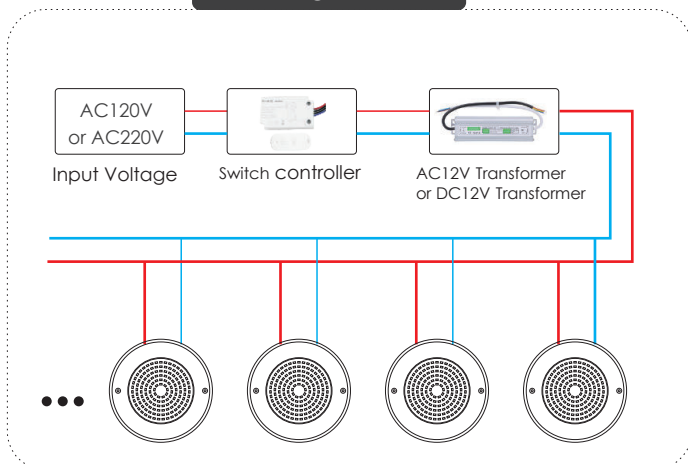

Wire Diagram

For Single Color