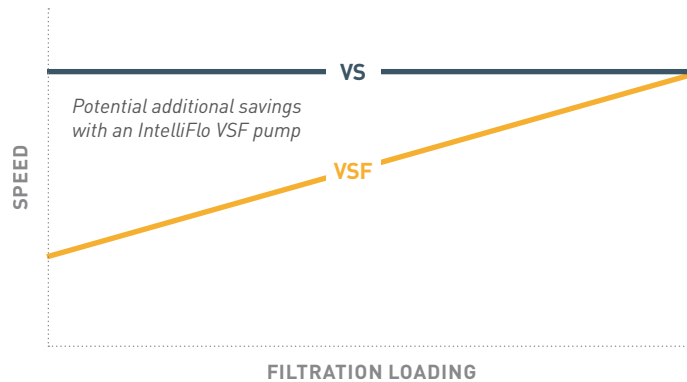

Up to
90%¹
energy savings

POTENTIAL SAVINGS WITH AN INTELLIFLO VSF VARIABLE SPEED AND FLOW PUMP

Estimated pump savings per year ¹	Energy cost per kilowatt hour ² (kWh)	Estimated pump savings after 5 years
up to €1 533	€0.188 (~FR/~BE)	up to €7 423
up to €1 588	€0.195 (~IT/~UK)	up to €7 719
up to €2 676	€0.312 (~DE)	up to €12 870

¹Source: 2017 Europe's Energy Portal / Annual Consumption < 3.5 MWh

All around the pool, **precision pays.**

Adjusts to your pool's unique needs

Every pool design is different, and conditions change, such as when filters accumulate debris over time. Other variable speed pumps require guesswork to set, and they don't adjust for flow changes. But, the IntelliFlo® VSF Pump does and always delivers just the right flow.

Set it and forget it

Just set the desired flow rate and the IntelliFlo VSF pump will adjust as needed to maintain it. It's that simple. There's no more guesswork. Kick back and enjoy your pool while the IntelliFlo VSF pump supplies the precisely set flow for peak equipment performance.

Variable Speed:

RPM set high to maintain minimum flow

Variable Speed and Flow:

Increases speed as needed to maintain preset flow

ALWAYS THE RIGHT FLOW FOR A BETTER POOL EXPERIENCE AND LOWER COSTS

Perfecting flow