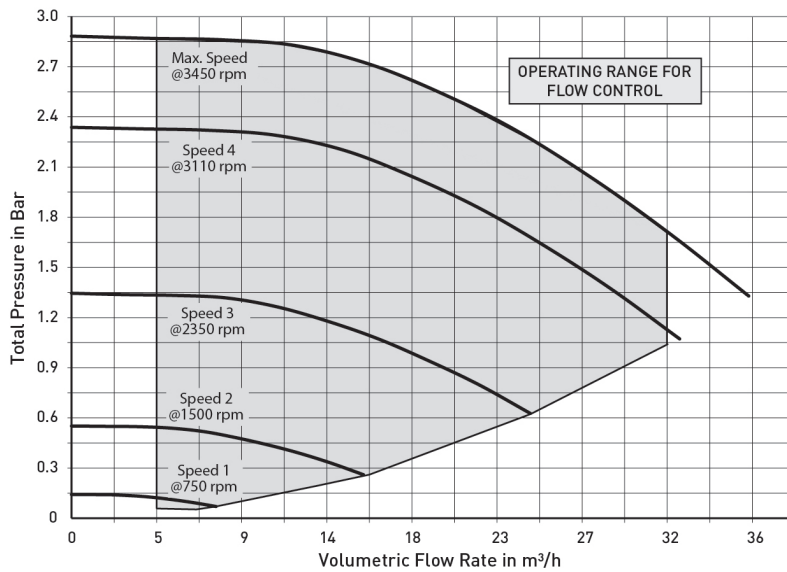

INTELLIFLO® VSF

VARIABLE SPEED **AND** FLOW PUMP

PRECISE FLOW CONTROL FOR THE HIGHEST ENERGY SAVINGS
AND ULTIMATE SYSTEM PERFORMANCE.

Performance Curves

AN ECO SELECT® BRAND PRODUCT
The IntelliFlo VSF pump has earned the Eco Select brand distinction from Pentair for its efficiency and environmentally friendly performance.

AVAILABLE FROM:

Win Win Engineering Supply Co.,Ltd.

7/11 Alley 01 Kanchanaphisek 5/5, Kanchanaphisek Rd.,
Tha-reang, Bang Khen, Bangkok 10220
Tel. 02-989-1111, 02-130-6134-35 Fax. 02-130-6136

www.winwinpoolshop.com

✉ info@winwinpoolshop.com

for more information
please contact

LINE: @winwinpoolshop