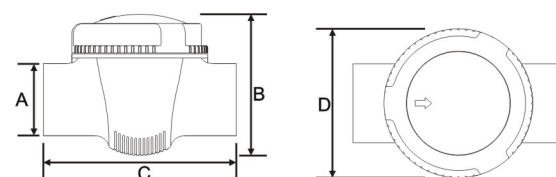

WL-DZF Series Exploded Drawing And Installation Diagram