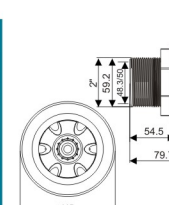

Products	Multiflow Wall Inlets
Model	WL-PJH14V
Colour	White
Material	ABS