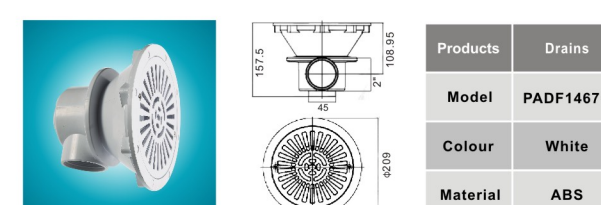

Products	Drains
Model	PADF1467C
Colour	White
Material	ABS