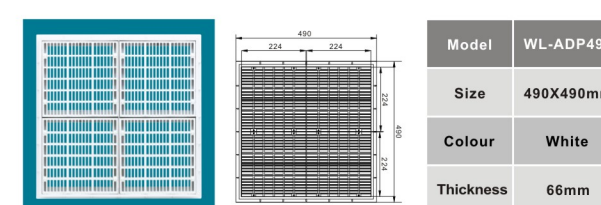

Model	WL-ADP490
Size	490X490mm
Colour	White
Thickness	66mm