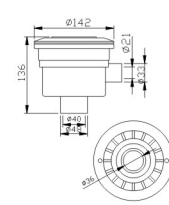

Products	Jet
Model	WL-APH03
Colour	White
Material	ABS