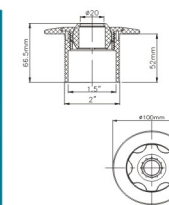

Products	Eyeball Inlet
Model	WL-EJH20V
Colour	White
Material	ABS