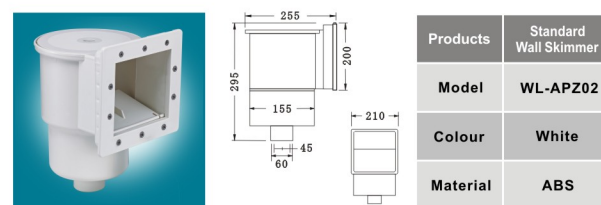

Products	Eyeball Jet
Model	ES25B
Colour	White
Material	ABS

Products	Eyeball Jet
Model	ES25C
Colour	White
Material	ABS

Products	Eyeball Jet
Model	ES25D
Colour	White
Material	ABS

Products	Wide Mouth Wall Skimmer
Model	WL-APZ01
Colour	White
Material	ABS