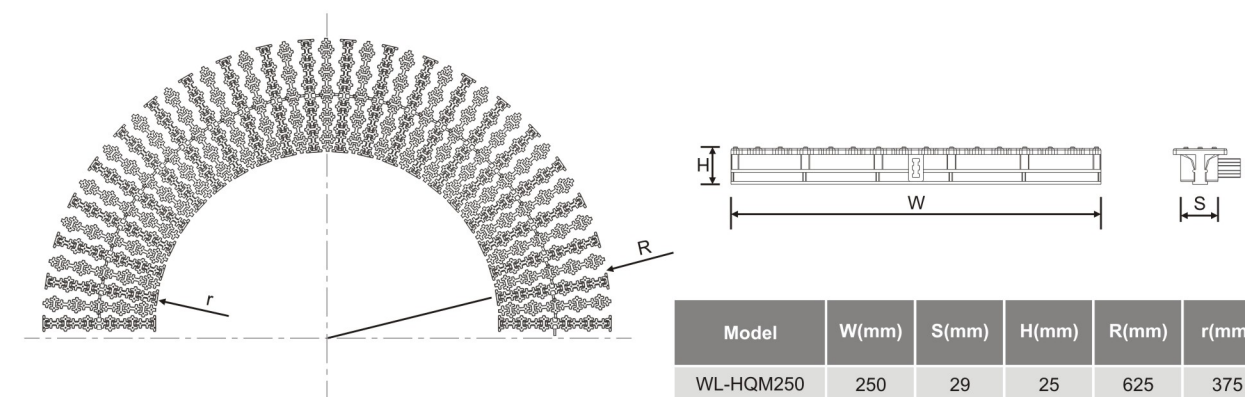

GUTTER GRATINGS POOL FITTINGS & CLEANERS

Features:

- Comply with the standard of EN-13451 and CJJ122-2008.
- Anti-slip, safe, super strong, durable.
- UV-resistant, not easy to fade or break, longer using life.
- To be easy to install and flexible to meet a variety of different swimming pool specifications.
- Composed of Part A and Part B as below drawing, Length is adjustable.
- Can make an arc with minimum radius of 625mm.