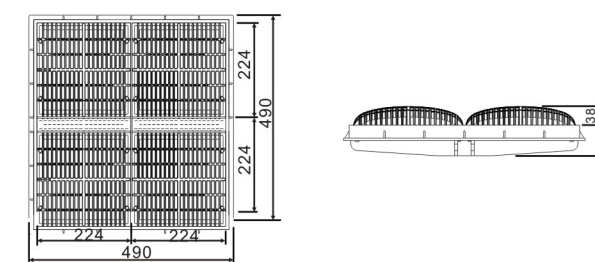

WL-JDP200AL

WL-JDP200BL

WL-JDP200AH

WL-JDP200BH

Model	Specification	Outlet	Cover Dia. (mm)	Height	Material	Max Flow Rate (m <sup>3</sup> /h)
WL-JDP200AL	cover + frame		193	22	ABS	33.5
WL-JDP200AH	cover+ body	side 2 bottom 1.5"	193	198.5	ABS	33.5
WL-JDP200BL	cover + frame		193	22	ABS	33.5
WL-JDP200BH	cover+ body	side 2 bottom 1.5"	193	198.5	ABS	33.5

WL-FDP9"

WL-FDP12"

WL-FDP18"

Model	Size (inch/ mm)	Thickness (mm)	Material	Design Flow (m <sup>3</sup> /h)
WL-FDP9"	9" x 9" 263mm x263mm	70	ABS	23
WL-FDP12"	12" x 12" 336mm x336mm	78	ABS	88
WL-FDP18"	18" x 18" 490mm x490mm	100	ABS	93