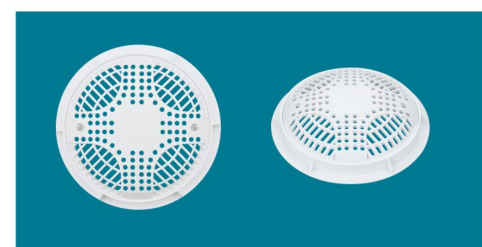

ANTI-SUCTION MAIN DRAINS POOL FITTINGS & CLEANERS

Features:

- Curved surface design, anti-suction.
- VGB compliant and tested to ANSI/APSP-16 standards.
- UV-resistant, corrosion resistant, not easy to fade, longer life time.
- Meets various flow rate requirements.

WL-JDP200AL