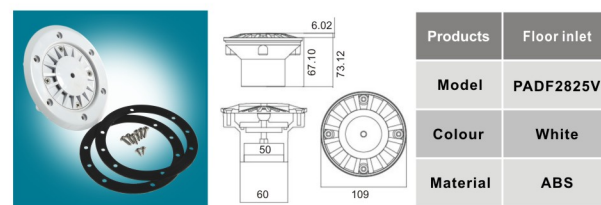

Products	Floor Inlet
Model	PADF2825V
Colour	White
Material	ABS