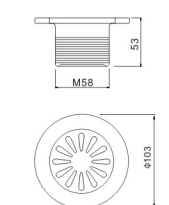

Products	Adjustable Inlet
Model	WL-AJH02
Colour	White
Material	ABS