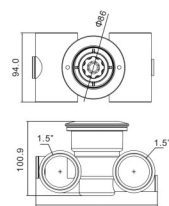

Products	Jet
Model	WL-BPH02
Colour	White
Material	ABS