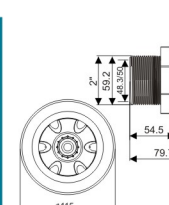

Products	Multiflow Wall Inlets
Model	WL-PJH25V
Colour	White
Material	ABS