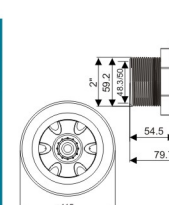

Products	Multiflow Wall Inlets
Model	WL-PJH20V
Colour	White
Material	ABS