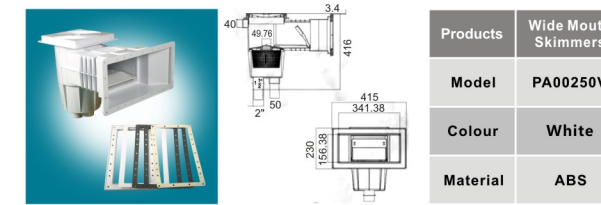

Products	Wide Mouth Skimmers
Model	PA00250V
Colour	White
Material	ABS