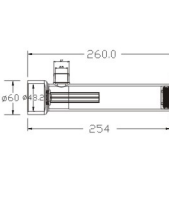

Products	Jet
Model	WL-ASL02
Colour	White
Material	ABS