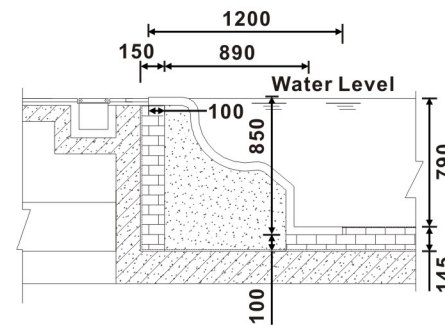

**SPA BED**  
HYDROTHERAPY EQUIPMENT

WL-ZY101

Model	Material	Length(mm)	Width(mm)
WL-ZY101	Acryl	890	550

WL-ZY201

Model	Material	Length(mm)	Width(mm)
WL-ZY201	Acryl	850	750

Aquatic Injection Massage Room

Model	Length(mm)	Width(mm)
WL-MW01	1680	Ø1162/702