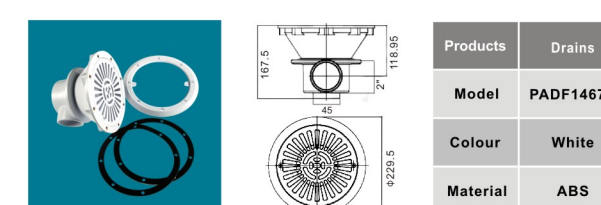

Products	Drains
Model	PADF1467V
Colour	White
Material	ABS