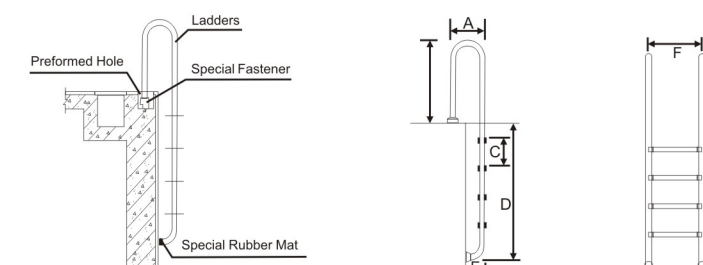

### POOL FITTINGS & CLEANERS

3. Ladders for embedded pools. Handrails in hand polished stainless steel pipe. Steps in stainless steel and anti-slip. Complete with anchoring fixtures and earth connection. Easy installation (with diameter 42mm) .

Anti-Slip Steps

Anti-Slip Steps

Model	A(mm)	B(mm)	C(mm)	D(mm)	E(mm)	F(mm)	Specification
WL-SL202	645	720	250	580	170	500	Φ 42
WL-SL203	645	720	250	830	170	500	
WL-SL204	645	720	250	1080	170	500	
WL-SL205	645	720	250	1330	170	500	