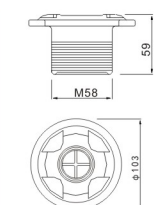

Products	Adjustable Inlet
Model	WL-AJH03
Colour	White
Material	ABS