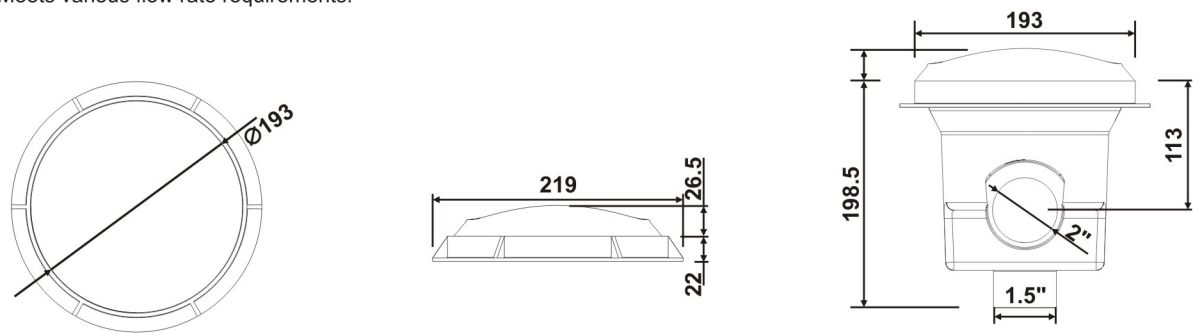

WL-JDP200AL

WL-JDP200BL

WL-JDP200AH

WL-JDP200BH

Model	Specification	Outlet	Cover Dia. (mm)	Height	Material	Max Flow Rate (m <sup>3</sup> /h)
WL-JDP200AL	cover + frame		193	22	ABS	33.5
WL-JDP200AH	cover+ body	side 2 bottom 1.5"	193	198.5	ABS	33.5
WL-JDP200BL	cover + frame		193	22	ABS	33.5
WL-JDP200BH	cover+ body	side 2 bottom 1.5"	193	198.5	ABS	33.5