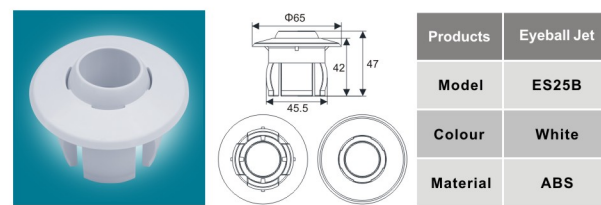

## POOL FITTINGS POOL FITTINGS & CLEANERS

Products	Floor Inlet
Model	PADF2825C
Colour	White
Material	ABS

Products	Floor Inlet
Model	PADF2825V
Colour	White
Material	ABS

Products	Eyeball Jet
Model	ES25A
Colour	White
Material	ABS