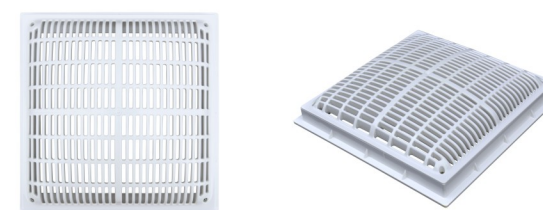

ANTI-SUCTION MAIN DRAINS POOL FITTINGS & CLEANERS

Features:

- Curved surface design, anti-suction.
- VGB compliant and tested to ANSI/APSP-16 standards.
- UV-resistant, corrosion resistant, not easy to fade, longer life time.
- Meets various flow rate requirements.

Model	Specification	Outlet	Cover Dia. (mm)	Height	Material	Max Flow Rate (m³/h)
WL-JDP200AL	cover + frame		193	22	ABS	33.5
WL-JDP200AH	cover+ body	side 2 bottom 1.5"	193	198.5	ABS	33.5
WL-JDP200BL	cover + frame		193	22	ABS	33.5
WL-JDP200BH	cover+ body	side 2 bottom 1.5"	193	198.5	ABS	33.5

ANTI-SUCTION MAIN DRAINS POOL FITTINGS & CLEANERS

Features:

- Curved surface design, anti-suction.
- VGB compliant and tested to ANSI/APSP-7,2006 standards.
- Manufactured from UV- resistant engineered polymers.
- Used in new construction or to retrofit into existing Laswim frames.
- Meets various flow rate requirements.

WL-FDP12"

Model	Size (inch/ mm)	Thickness (mm)	Material	Design Flow (m³/h)
WL-FDP9"	9" x 9" 263mm x263mm	70	ABS	23
WL-FDP12"	12" x 12" 336mm x336mm	78	ABS	88
WL-FDP18"	18" x 18" 490mm x490mm	100	ABS	93