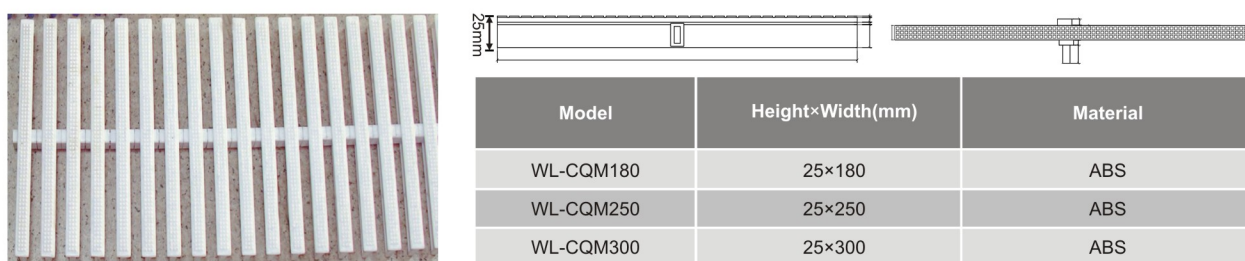

## GUTTER GRATINGS POOL FITTINGS & CLEANERS

Gutter grating is molded in white UV resistant ABS. Top of grating features an anti-slip finish and it is composed of individual units connecting along a central spine. This design allows for easier installation without the need for cutting also allowing the grating to curve as necessary.