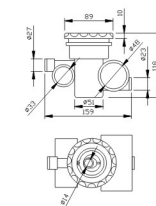

Products	Jet
Model	WL-AXP01
Colour	White
Material	ABS