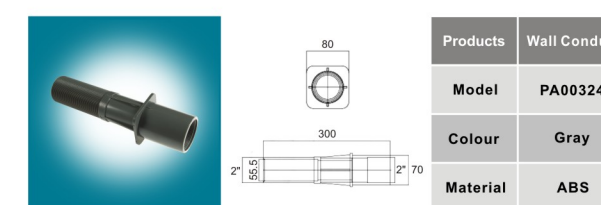

## POOL FITTINGS POOL FITTINGS & CLEANERS

Products	Wide Mouth Skimmer
Model	PA00252C
Colour	White
Material	ABS

Products	Wide Mouth Skimmers
Model	PA00250V
Colour	White
Material	ABS

Products	Wide Mouth Skimmer
Model	PA00252.1V
Colour	White
Material	ABS