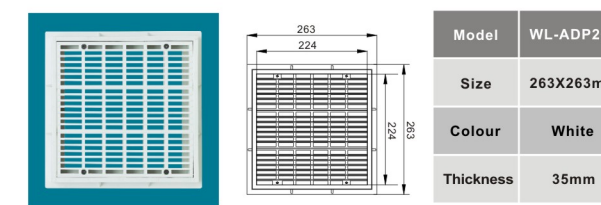

Model	WL-ADP263
Size	263X263mm
Colour	White
Thickness	35mm