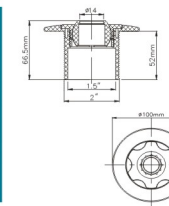

Products	Eyeball Inlet
Model	WL-EJH14V
Colour	White
Material	ABS