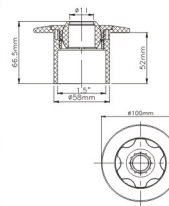

Products	Eyeball Inlet For Concrete Pool
Model	WL-EJH14C
Colour	White
Material	ABS