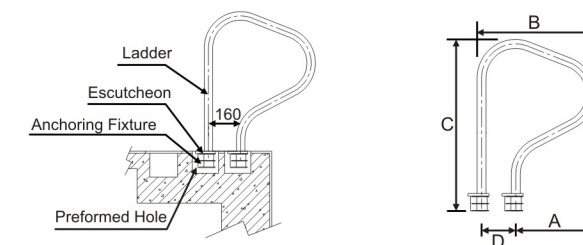

Model	A (mm)	B (mm)	C (mm)	D (mm)	Specification
WL-SRB	375	555	805	160	Φ42