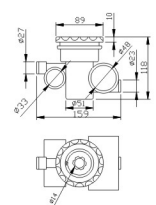

POOL FITTINGS
POOL FITTINGS & CLEANERS

POOL FITTINGS
POOL FITTINGS & CLEANERS

Products	Jet
Model	WL-APH02
Colour	White
Material	ABS