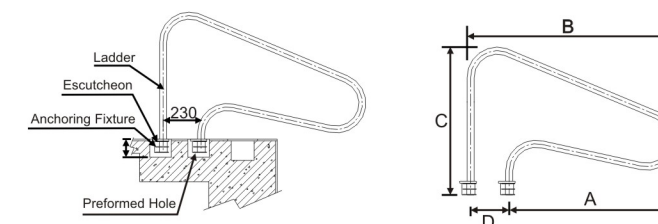

LADDERS POOL FITTINGS & CLEANERS

1. Grab Rails and Anchor Sockets

Closed rail design and constructed with polished Stainless Steel and Anchor Socket .

Model	A (mm)	B (mm)	C (mm)	D (mm)	Specification
WL-SRG	1000	1250	880	230	Φ42