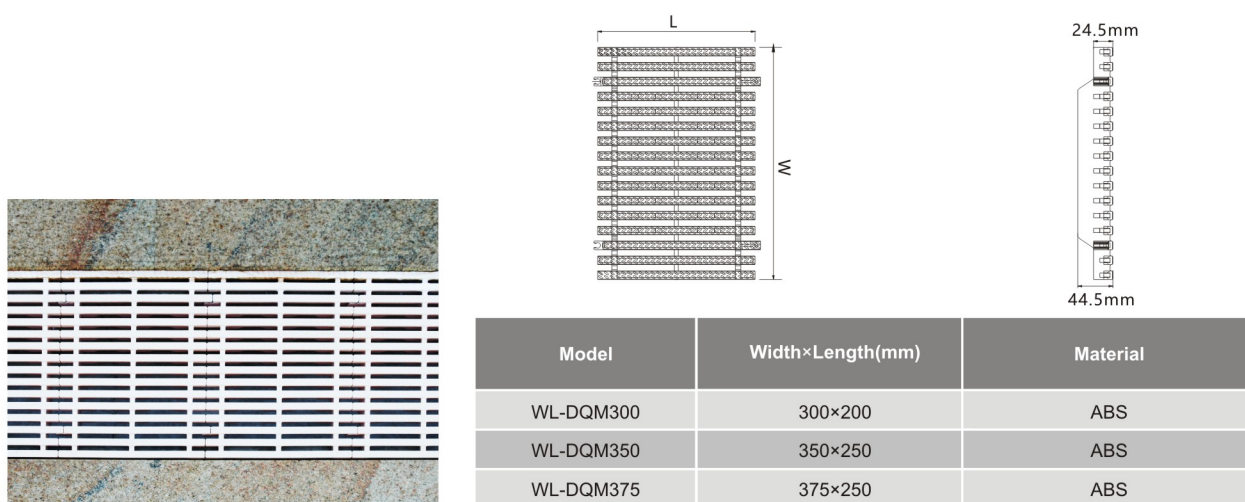

GUTTER GRATINGS POOL FITTINGS & CLEANERS

Gutter grating is molded in white UV resistant ABS. Top of grating features an anti-slip finish and it is composed of individual units connecting along a central spine. This design allows for easier installation without the need for cutting also allowing the grating to curve as necessary.