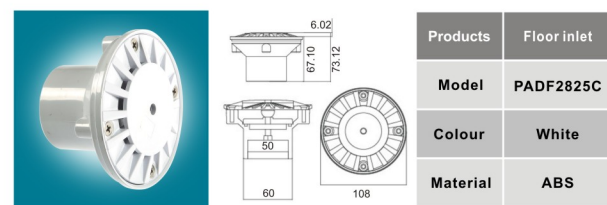

POOL FITTINGS POOL FITTINGS & CLEANERS

Products	Floor Inlet
Model	PADF2825C
Colour	White
Material	ABS