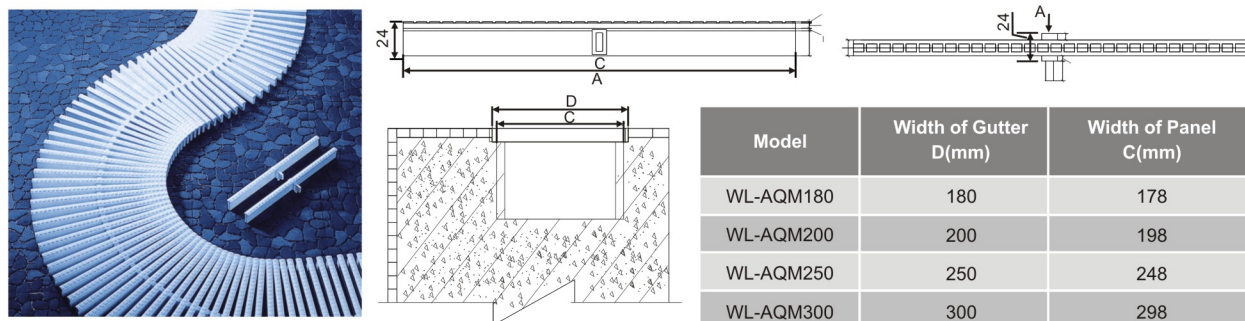

## GUTTER GRATINGS POOL FITTINGS & CLEANERS

Gutter grating is molded in white UV resistant ABS. Top of grating features an anti-slip finish and it is composed of individual units connecting along a central spine. This design allows for easier installation without the need for cutting also allowing the grating to curve as necessary.