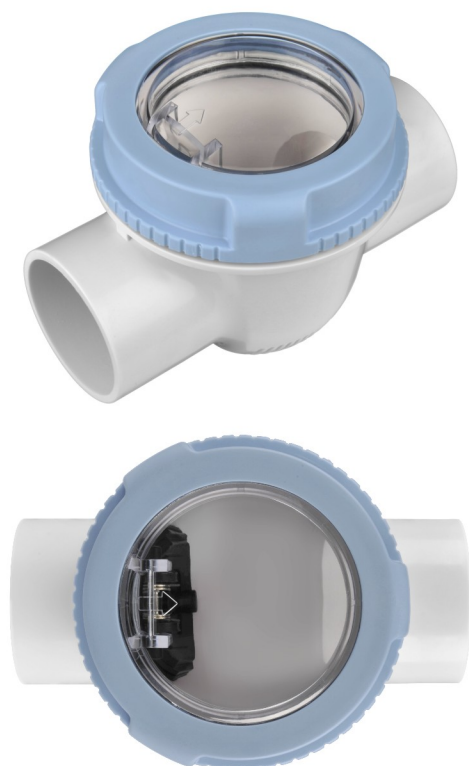

SAFETY CHECK VALVE POOL FITTINGS & CLEANERS

WL-DZF50A/B

Safety Check Valve is an essential accessory for circulating pumps. Its main function is to avoid damaging the impeller when pump stops working.

LASWIM Safety Check Valve is specially designed for swimming pool and spa and it relies on the flow of the liquid itself to turn on and turn off the seal baffle automatically, then form the directional flow of the liquid. It ensures the directional flow of water from swimming pool and spa and prevents water from backflow.

Features:

- Transparent Lid, convenient to watch flow direction of water.
- Seal baffle and stainless steel spring with numerous tests ensure high performance and reliable quality.
- Being made of high quality engineering plastics, our Safety check valve is in high temperature resistance and corrosion resistance, which can adapt to acidic or alkaline fluid in temperature 5-50°C.
- Safety Check Valve in metric or imperial is optional, facilitating the installation.

DZF series Safety Check Valve has two models: model A and model B, model A :2" model B :Φ63mm

Model	A	B	C	D
DZF50-A	Φ2"	139	190	Φ134
DZF50-B	Φ63	139	190	Φ134