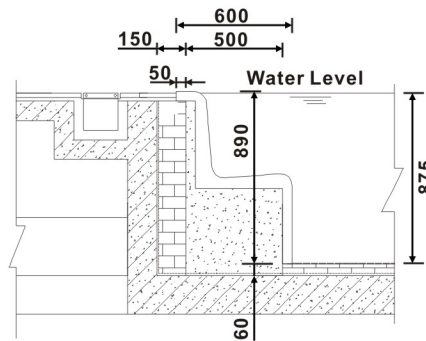

**SPA BED**  
HYDROTHERAPY EQUIPMENT

WL-ZY101

Model	Material	Length(mm)	Width(mm)
WL-ZY101	Acryl	890	550

WL-ZY201

Model	Material	Length(mm)	Width(mm)
WL-ZY201	Acryl	850	750

Aquatic Injection Massage Room

Model	Length(mm)	Width(mm)
WL-MW01	1680	Ø1162/702