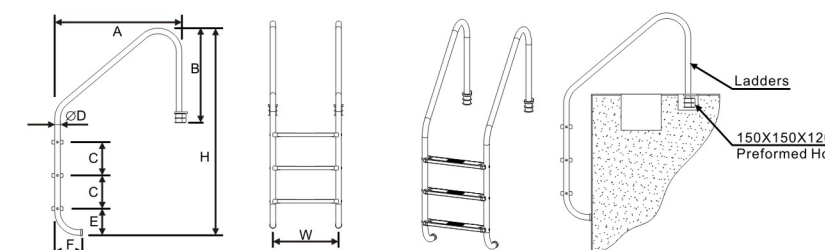

2. Ladder For Overflow Pool

Model	A (mm)	B (mm)	C (mm)	∅D (mm)	E (mm)	F (mm)	H (mm)	W (mm)
WL-KFT202	957	710	250	42	200	208	1306	500
WL-KFT203	957	710	250	42	200	208	1556	500
WL-KFT204	957	710	250	42	200	208	1806	500
WL-KFT205	957	710	250	42	200	208	2056	500