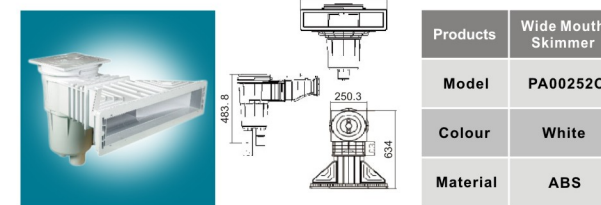

POOL FITTINGS POOL FITTINGS & CLEANERS

Products	Wide Mouth Skimmer
Model	PA00252C
Colour	White
Material	ABS