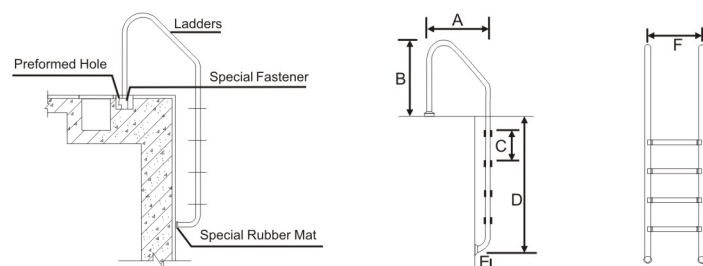

Model	A(mm)	B(mm)	C(mm)	D(mm)	E(mm)	F(mm)	Specification
WL-SL202	645	720	250	580	170	500	Φ 42
WL-SL203	645	720	250	830	170	500	
WL-SL204	645	720	250	1080	170	500	
WL-SL205	645	720	250	1330	170	500