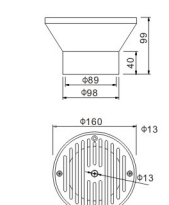

Products	Adjustable Inlet (3")
Model	WL-AJH31
Colour	White
Material	ABS