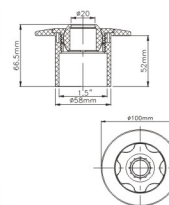

Products	Eyeball Inlet For Concrete Pool
Model	WL-EJH20C
Colour	White
Material	ABS