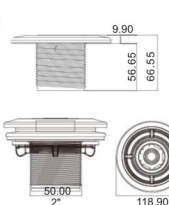

Products	Multiflow Wall Inlets for liner pool
Model	PA00330
Colour	White
Material	ABS