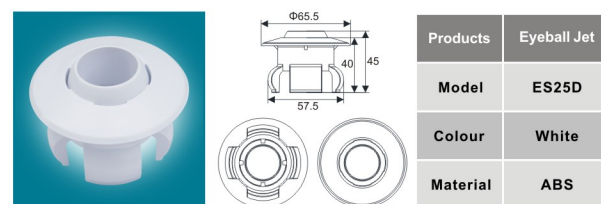

Products	Eyeball Jet
Model	ES25D
Colour	White
Material	ABS