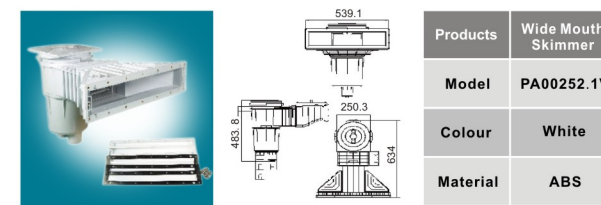

Products	Wide Mouth Skimmer
Model	PA00252.1V
Colour	White
Material	ABS