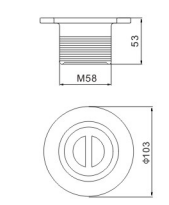

Products	Suction Head
Model	WL-ACW02
Colour	White
Material	ABS