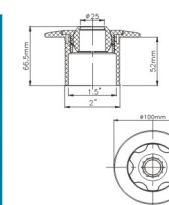

Products	Eyeball Inlet
Model	WL-EJH25V
Colour	White
Material	ABS