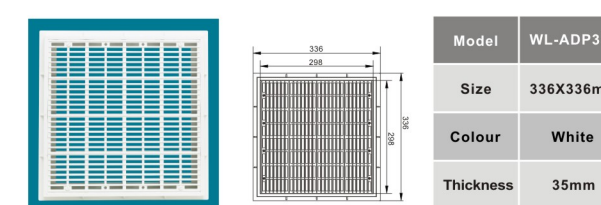

Model	WL-ADP336
Size	336X336mm
Colour	White
Thickness	35mm