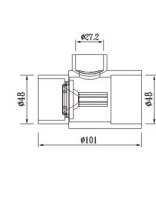

Products	Jet
Model	WL-ASL01
Colour	White
Material	ABS