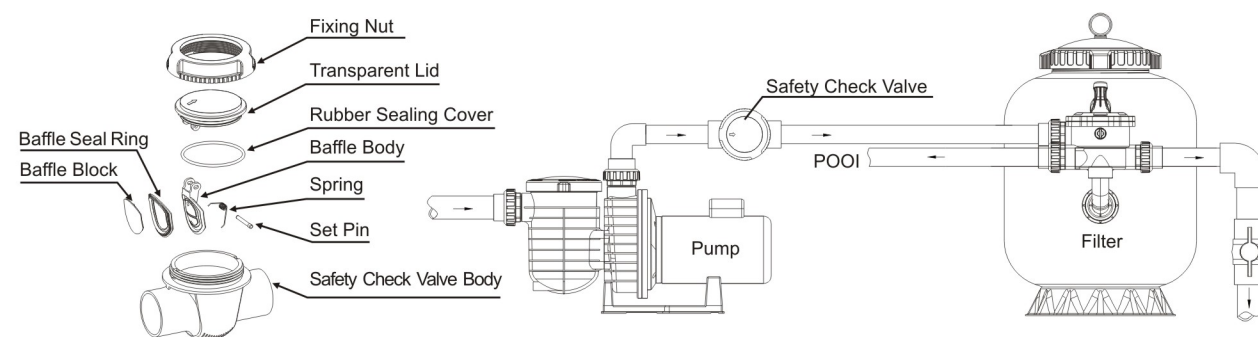

WL-DZF Series Exploded Drawing And Installation Diagram