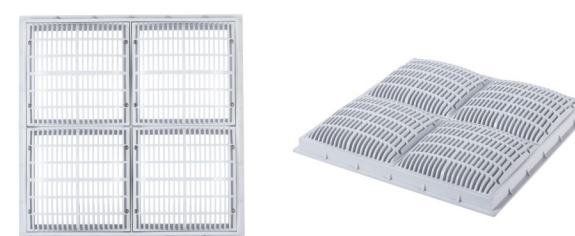

ANTI-SUCTION MAIN DRAINS POOL FITTINGS & CLEANERS

Features:

- Curved surface design, anti-suction.
- VGB compliant and tested to ANSI/APSP-16 standards.
- UV-resistant, corrosion resistant, not easy to fade, longer life time.
- Meets various flow rate requirements.

Model	Specification	Outlet	Cover Dia. (mm)	Height	Material	Max Flow Rate (m³/h)
WL-JDP200AL	cover + frame		193	22	ABS	33.5
WL-JDP200AH	cover+ body	side 2 bottom 1.5"	193	198.5	ABS	33.5
WL-JDP200BL	cover + frame		193	22	ABS	33.5
WL-JDP200BH	cover+ body	side 2 bottom 1.5"	193	198.5	ABS	33.5

ANTI-SUCTION MAIN DRAINS POOL FITTINGS & CLEANERS

Features:

- Curved surface design, anti-suction.
- VGB compliant and tested to ANSI/APSP-7,2006 standards.
- Manufactured from UV- resistant engineered polymers.
- Used in new construction or to retrofit into existing Laswim frames.
- Meets various flow rate requirements.

WL-FDP18"

Model	Size (inch/ mm)	Thickness (mm)	Material	Design Flow (m³/h)
WL-FDP9"	9" x 9" 263mm x263mm	70	ABS	23
WL-FDP12"	12" x 12" 336mm x336mm	78	ABS	88
WL-FDP18"	18" x 18" 490mm x490mm	100	ABS	93