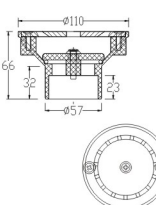

Products	Adjustable Inlet
Model	WL-AJH04
Colour	White
Material	ABS