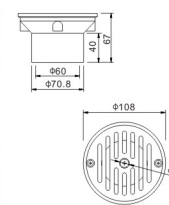

Products	Adjustable Inlet (2")
Model	WL-AJH21
Colour	White
Material	ABS