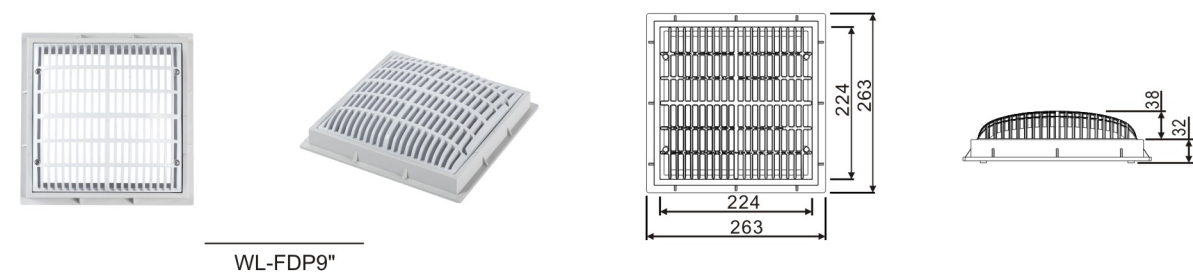

ANTI-SUCTION MAIN DRAINS POOL FITTINGS & CLEANERS

Features:

- Curved surface design, anti-suction.
- VGB compliant and tested to ANSI/APSP-16 standards.
- UV-resistant, corrosion resistant, not easy to fade, longer life time.
- Meets various flow rate requirements.

Model	Specification	Outlet	Cover Dia. (mm)	Height	Material	Max Flow Rate (m³/h)
WL-JDP200AL	cover + frame		193	22	ABS	33.5
WL-JDP200AH	cover+ body	side 2 bottom 1.5"	193	198.5	ABS	33.5
WL-JDP200BL	cover + frame		193	22	ABS	33.5
WL-JDP200BH	cover+ body	side 2 bottom 1.5"	193	198.5	ABS	33.5

ANTI-SUCTION MAIN DRAINS POOL FITTINGS & CLEANERS

Features:

- Curved surface design, anti-suction.
- VGB compliant and tested to ANSI/APSP-7,2006 standards.
- Manufactured from UV- resistant engineered polymers.
- Used in new construction or to retrofit into existing Laswim frames.
- Meets various flow rate requirements.

WL-FDP9"

Model	Size (inch/ mm)	Thickness (mm)	Material	Design Flow (m³/h)
WL-FDP9"	9" x 9" 263mm x263mm	70	ABS	23
WL-FDP12"	12" x 12" 336mm x336mm	78	ABS	88
WL-FDP18"	18" x 18" 490mm x490mm	100	ABS	93