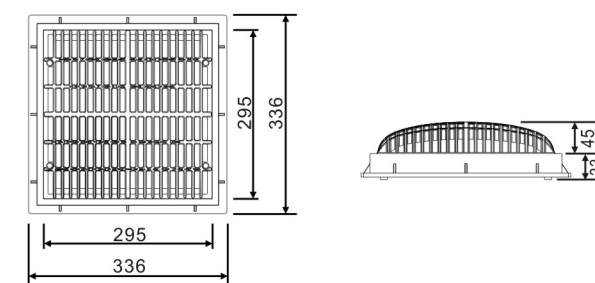

WL-JDP200AL

WL-JDP200BL

WL-JDP200AH

WL-JDP200BH

Model	Specification	Outlet	Cover Dia. (mm)	Height	Material	Max Flow Rate (m <sup>3</sup> /h)
WL-JDP200AL	cover + frame		193	22	ABS	33.5
WL-JDP200AH	cover+ body	side 2 bottom 1.5"	193	198.5	ABS	33.5
WL-JDP200BL	cover + frame		193	22	ABS	33.5
WL-JDP200BH	cover+ body	side 2 bottom 1.5"	193	198.5	ABS	33.5

WL-FDP9"

WL-FDP12"

WL-FDP18"

Model	Size (inch/ mm)	Thickness (mm)	Material	Design Flow (m <sup>3</sup> /h)
WL-FDP9"	9" x 9" 263mm x263mm	70	ABS	23
WL-FDP12"	12" x 12" 336mm x336mm	78	ABS	88
WL-FDP18"	18" x 18" 490mm x490mm	100	ABS	93