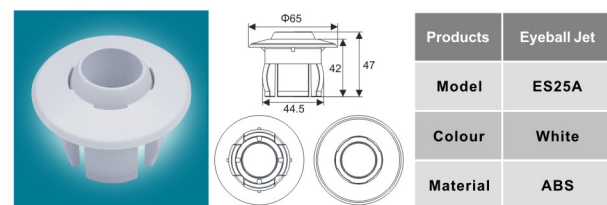

Products	Eyeball Jet
Model	ES25A
Colour	White
Material	ABS