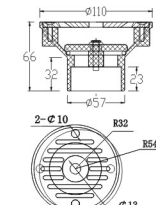

Products	Adjustable Inlet (1.5")
Model	WL-AJH01
Colour	White
Material	ABS