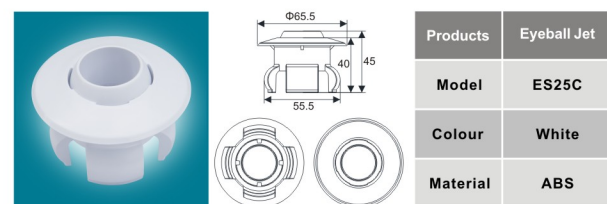

Products	Eyeball Jet
Model	ES25C
Colour	White
Material	ABS