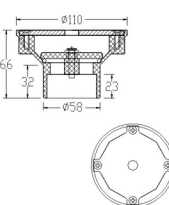

Products	Adjustable Inlet
Model	WL-AJH05
Colour	White
Material	ABS