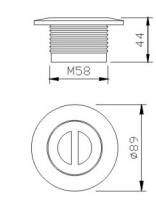

Products	Suction Head
Model	WL-ACW01
Colour	White
Material	ABS