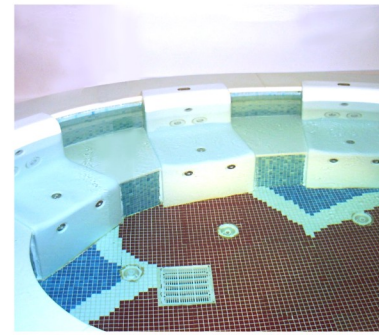

**SPA BED**  
HYDROTHERAPY EQUIPMENT

WL-ZY101

Model	Material	Length(mm)	Width(mm)
WL-ZY101	Acryl	890	550

WL-ZY201

Model	Material	Length(mm)	Width(mm)
WL-ZY201	Acryl	850	750

Aquatic Injection Massage Room

Model	Length(mm)	Width(mm)
WL-MW01	1680	Ø1162/702