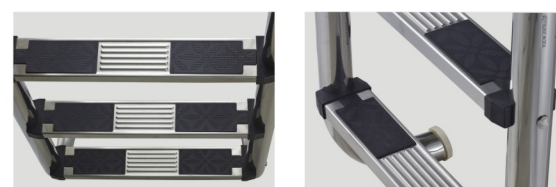

LADDERS

POOL FITTINGS & CLEANERS

3. Ladders for embedded pools. Handrails in hand polished stainless steel pipe. Steps in stainless steel and anti-slip. Complete with anchoring fixtures and earth connection. Easy installation (with diameter 42mm) .

Anti-Slip Steps

Anti-Slip Steps