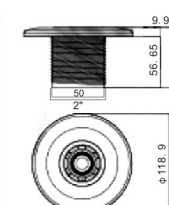

Products	Multiflow Wall Inlets
Model	PA00295C
Colour	White
Material	ABS