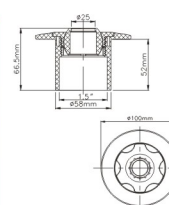

Products	Eyeball Inlet For Concrete Pool
Model	WL-EJH25C
Colour	White
Material	ABS