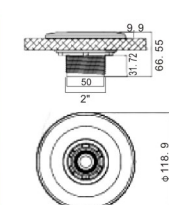

Products	Multiflow Wall Inlets
Model	PA00295V
Colour	White
Material	ABS