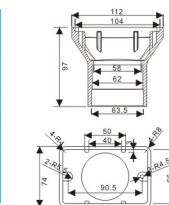

Products	Gutter Drain
Model	WL-AYK01
Colour	White
Material	ABS