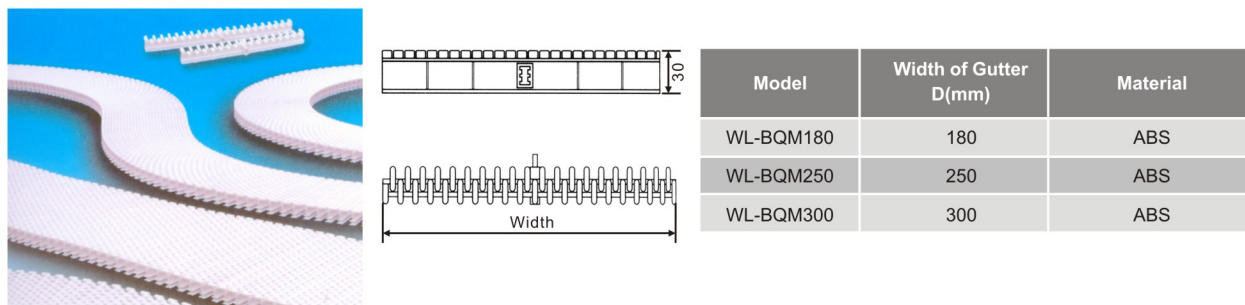

## GUTTER GRATINGS POOL FITTINGS & CLEANERS

Gutter grating is molded in white UV resistant ABS. Top of grating features an anti-slip finish and it is composed of individual units connecting along a central spine. This design allows for easier installation without the need for cutting also allowing the grating to curve as necessary.