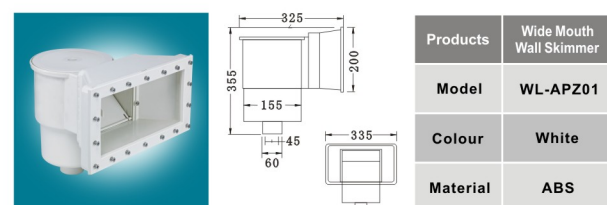

Products	Wide Mouth Wall Skimmer
Model	WL-APZ01
Colour	White
Material	ABS