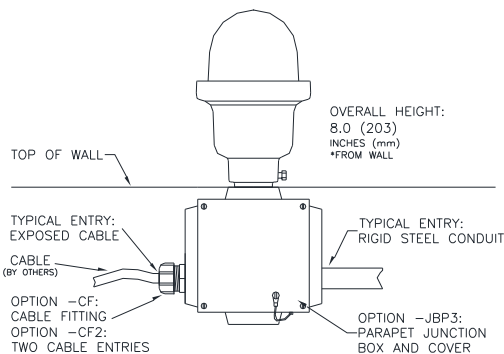

#### HELIDECK PERIMETER LIGHT H14

- POINT HELIDECK LIGHT
- LOW PROFILE SURFACE MOUNT
- LSM SURFACE BASE
- EXPOSED CABLE OR RIGID CONDUIT ENTRY

PRL-97004-XC-X-LSM  
PRL-97004-XC-X-AX-LSM  
PRL-97004-XC-X-EX-LSM

#### HELIPORT PERIMETER LIGHT H15

- LOW PROFILE PEL
- RIGID MOUNT
- PARAPET WALL MOUNTED
- EXPOSED CABLE OR RIGID CONDUIT ENTRY

PEL-57005-XX-X-JBP3

#### HELIDECK PERIMETER LIGHT H16

- POINT ROLLOVER LIGHT
- SURFACE MOUNTED
- EXPOSED CABLE

PRL-97704-XC-X-EX