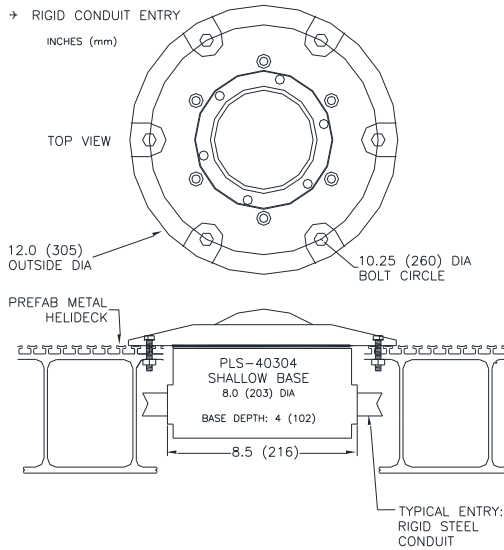

#### HELIDECK PERIMETER LIGHT H13

- POINT ROLLOVER LIGHT
- SURFACE MOUNTED
- PLS MOUNTED
- RIGID CONDUIT ENTRY

PRL-97704-XC-X-PLS  
PRL-97704-XC-X-AX-PLS  
PRL-97704-XC-X-EX-PLS

#### HELIDECK PERIMETER LIGHT H14

- POINT HELIDECK LIGHT
- LOW PROFILE SURFACE MOUNT
- LSM SURFACE BASE
- EXPOSED CABLE OR RIGID CONDUIT ENTRY

PRL-97004-XC-X-LSM  
PRL-97004-XC-X-AX-LSM  
PRL-97004-XC-X-EX-LSM

#### HELIPORT PERIMETER LIGHT H15

- LOW PROFILE PEL
- RIGID MOUNT
- PARAPET WALL MOUNTED
- EXPOSED CABLE OR RIGID CONDUIT ENTRY

PEL-57005-XX-X-JBP3

#### HELIDECK PERIMETER LIGHT H16

- POINT ROLLOVER LIGHT
- SURFACE MOUNTED
- EXPOSED CABLE

PRL-97704-XC-X-EX