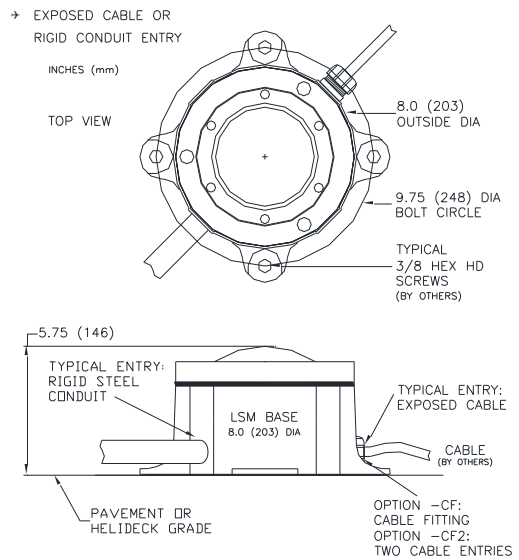

#### HELIDECK PERIMETER LIGHT H13

- POINT ROLLOVER LIGHT
- SURFACE MOUNTED
- PLS MOUNTED
- RIGID CONDUIT ENTRY

PRL-97704-XC-X-PLS  
PRL-97704-XC-X-AX-PLS  
PRL-97704-XC-X-EX-PLS

#### HELIDECK PERIMETER LIGHT H14

- POINT HELIDECK LIGHT
- LOW PROFILE SURFACE MOUNT
- LSM SURFACE BASE
- EXPOSED CABLE OR RIGID CONDUIT ENTRY

PRL-97004-XC-X-LSM  
PRL-97004-XC-X-AX-LSM  
PRL-97004-XC-X-EX-LSM

#### HELIPORT PERIMETER LIGHT H15

- LOW PROFILE PEL
- RIGID MOUNT
- PARAPET WALL MOUNTED
- EXPOSED CABLE OR RIGID CONDUIT ENTRY

PEL-57005-XX-X-JBP3

#### HELIDECK PERIMETER LIGHT H16

- POINT ROLLOVER LIGHT
- SURFACE MOUNTED
- EXPOSED CABLE

PRL-97704-XC-X-EX