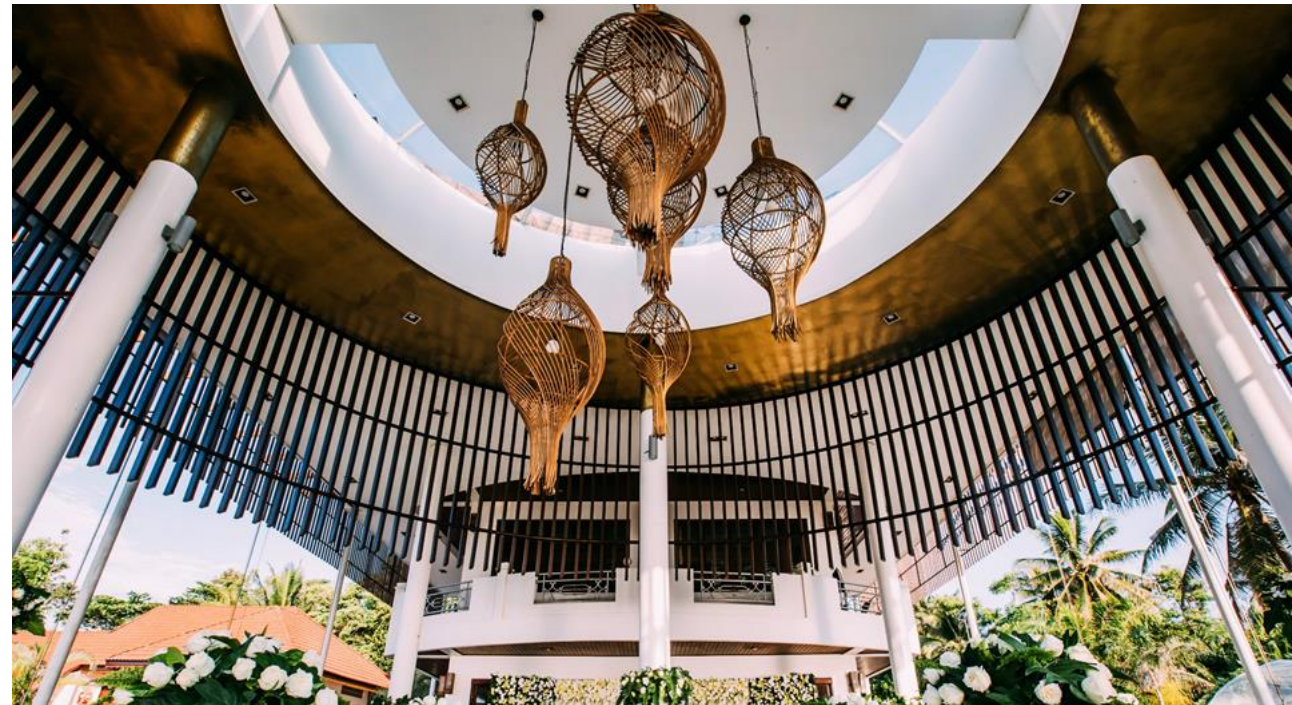

ระแนงไม้เทียม
หน้าไม้ 1.5x3.5 นิ้ว

ARTO

ขนาด	40x90mm.
ชนิดไม้	ไม้กลวง
น้ำหนัก	2.41 KG : เมตร
ผิวหน้า	ลายปิดเสี้ยน
หน่วยวัด	เมตร