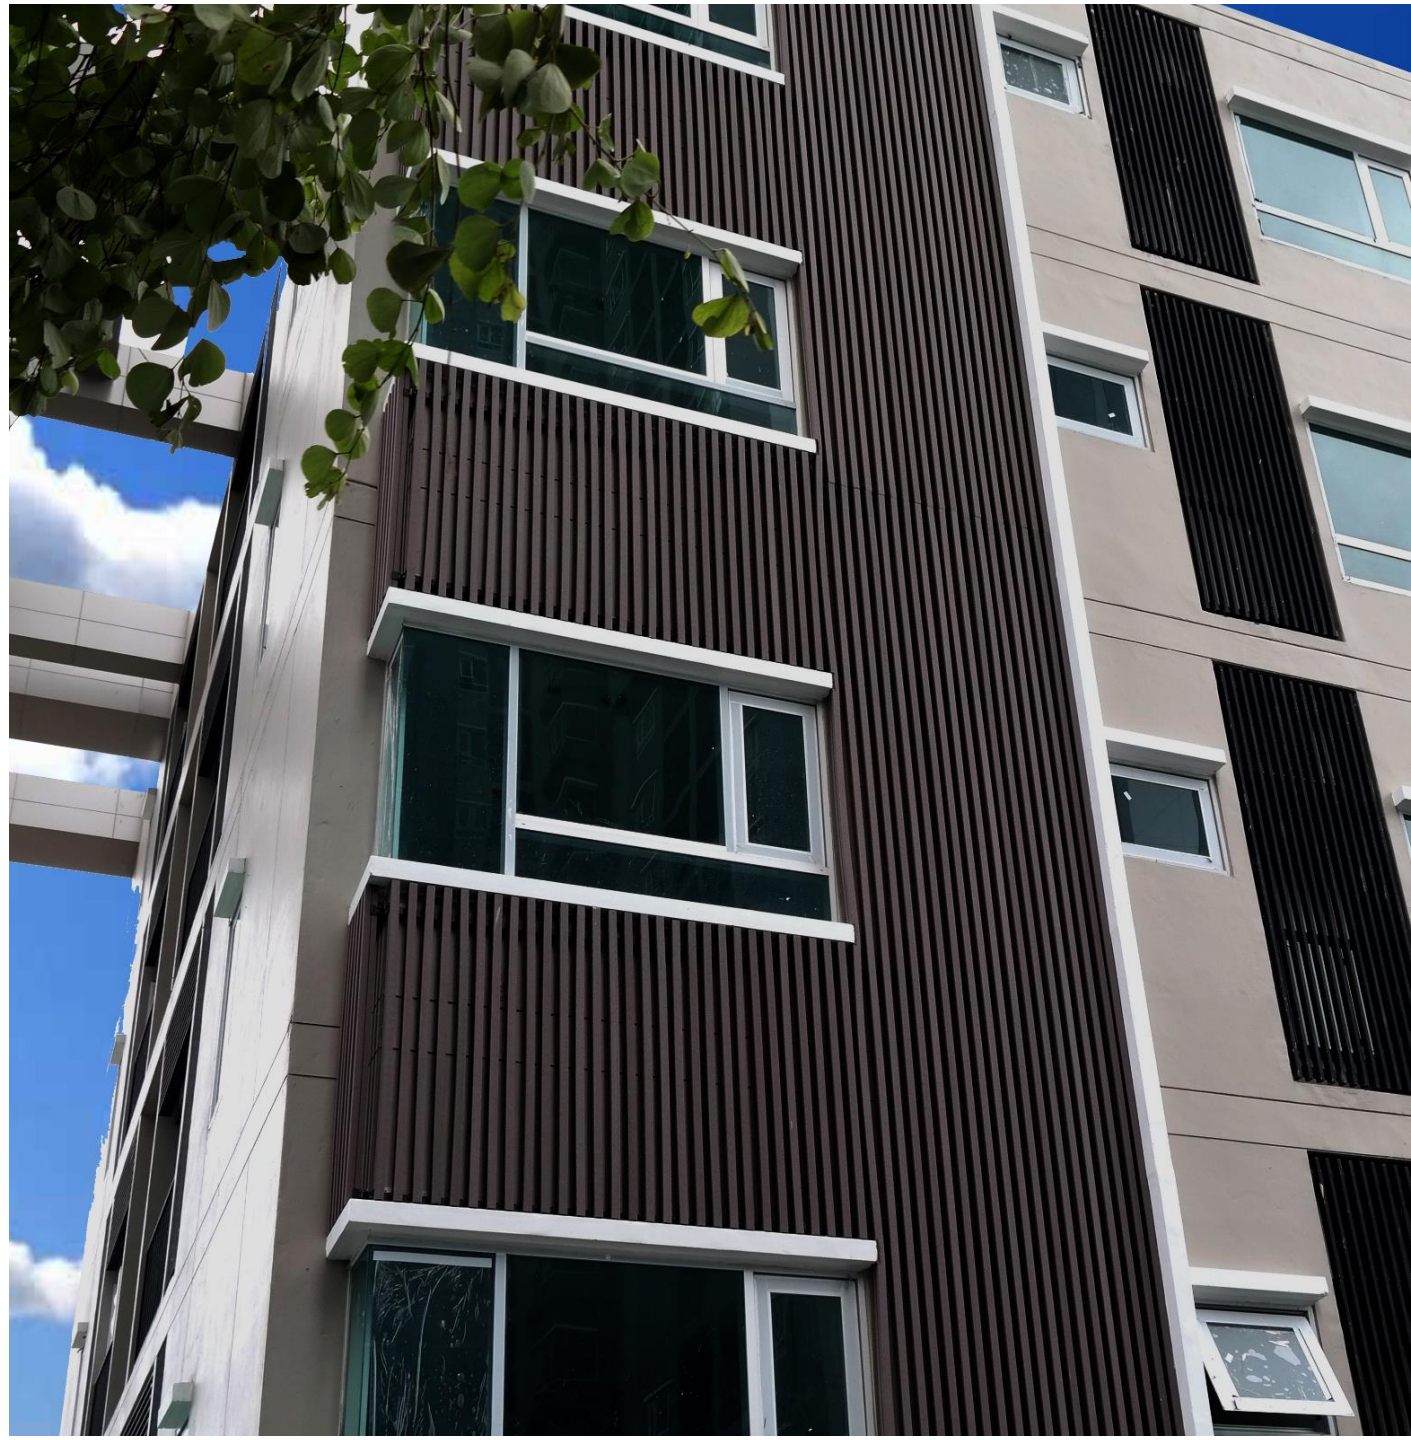

ระแนงไม้เทียม
หน้าไม้ 1.5x2 นิ้ว

ARTO

ขนาด	40x50mm.
ชนิดไม้	ไม้ตัน
น้ำหนัก	2.60 KG : เมตร
ผิวหน้า	ลายปิดเสี้ยน
หน่วยวัด	เมตร