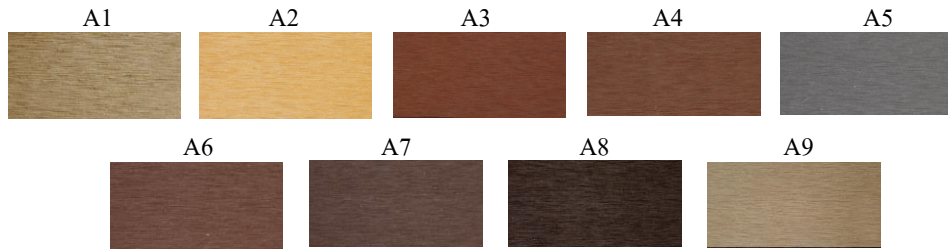

พื้นไม้เทียม
หน้าไม้ 1x6 นิ้ว

ARTO

ขนาด	25x150mm.
ชนิดไม้	ไม้ตัน
น้ำหนัก	4.80 KG : เมตร
ผิวหน้า	ลายปิดเสี้ยน
หน่วยวัด	เมตร/ตารางเมตร