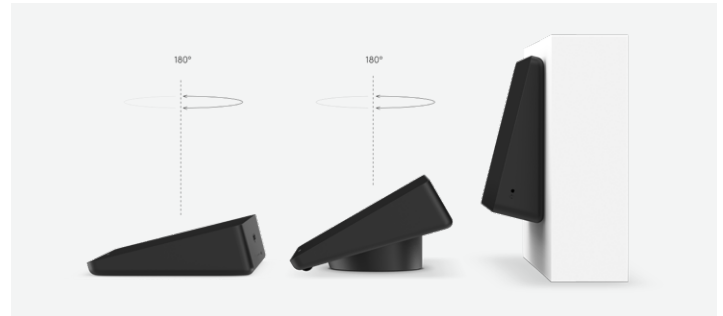

Multiple Mounting Options

Secure Tap flat to the table, raise the viewing angle, or mount it on the wall to conserve space, minimize cabling, and optimize the user experience.

ROOM SOLUTIONS WITH LOGITECH TAP

Easily deploy video meetings with pre-configured Logitech room solutions for Google Meet™ and Microsoft Teams™, which include everything you need - Tap, a conference camera or video bar, and PC compute - to start building meeting rooms of virtually any shape or size.