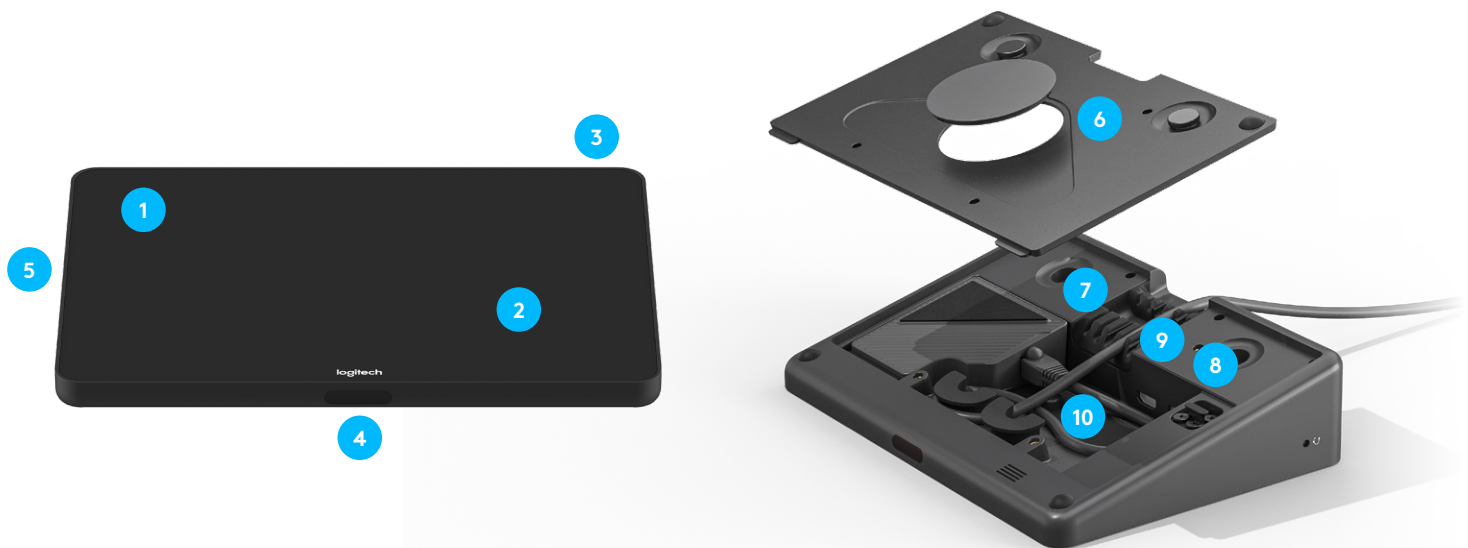

Boasting a spacious 10.1" touchscreen, low-profile enclosure, and multiple mounting accessories, Logitech Tap delivers a sleek appearance and convenient placement options that support a wide range of room sizes and layouts. And, with its HDMI input, content sharing is instant and effortless. Wireless content sharing is also available depending on your chosen video conferencing service.

- 1 One-touch join:** Easily start and join meetings with just one tap.
- 2 10.1" touch display:** Spacious and responsive touch screen resists fingerprints and glare for high legibility and easy operation.
- 3 Sleek, low profile:** Comfortable 14° angle allows for easy viewing, while providing an unobtrusive presence in the room.
- 4 Always-on readiness:** Built-in motion sensor saves power when idle, and powers on when a person approaches.
- 5 Headphone jack:** Extends the host computer's wired audio capabilities to the tabletop, ideal for private conversations and for the hearing-impaired.
- 6 Dual cable exits:** A sturdy metal cover with removable bottom and rear exits keep cables tidy and secure.
- 7 Clean cable management:** Built-in cable retention and strain relief system hides the cable entirely within its enclosure, and secures it to prevent unwanted disconnections.
- 8 USB accessory port:** Connect an accessory such as a USB speakerphone.
- 9 HDMI input for content sharing:** Provides instant wired content sharing when used with Google Meet™, Microsoft Teams Rooms™, and Zoom Rooms™.
- 10 Anti-theft protection:** Keep Tap securely in place by connecting a security cable to one of Tap's two Kensington lock slots, one on the bottom and another at the back.

### Multiple Mounting Options

Secure Tap flat to the table, raise the viewing angle, or mount it on the wall to conserve space, minimize cabling, and optimize the user experience.