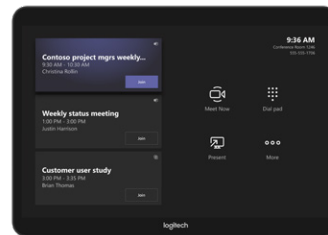

Find Your Perfect Match

Tap works seamlessly with Logitech's lineup of PC-based video bars and modular systems for small, medium, and large rooms.