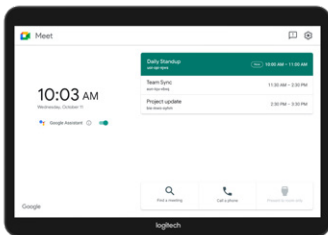

Find Your Perfect Match

Tap works seamlessly with Logitech's lineup of PC-based video bars and modular systems for small, medium, and large rooms.