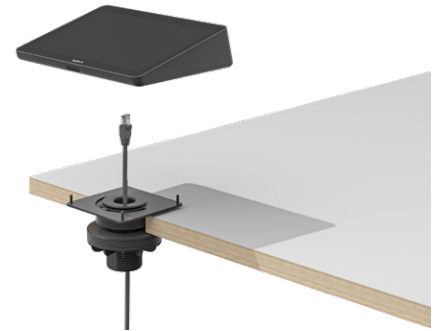

SIMPLIFIED CABLING FOR LOGITECH TAP

The Cat5e Kit for Logitech Taps includes all necessary components to power and connect Tap to a meeting room computer - and it works with the Table, Riser, and Wall Mounts for a clean install into existing and new deployments of Logitech Room Solutions.

Use the 10 meters of cable included with the Cat5e Kit or supply your own cabling for runs of up to 40 meters. And since Cat5e allows for precise cable lengths, it's easy to eliminate excess cabling beneath the table.

When connected to the meeting room computer using a USB cable, Tap needs its own power supply. But with the Cat5e Kit carrying both power and data over category cable, there's no need to find an outlet at the table.

CAT5E KIT FOR LOGITECH TAP

SIMPLE AND CLEAN INSTALLATION

Adaptable Cabling for Easy Setup

With the versatility of category cabling, the Cat5e Kit enables low effort installation with the flexibility to place Tap nearly anywhere in meeting rooms, whether using the included 2.97m and 7m cables or customer-supplied cabling that can total up to 40m in length.