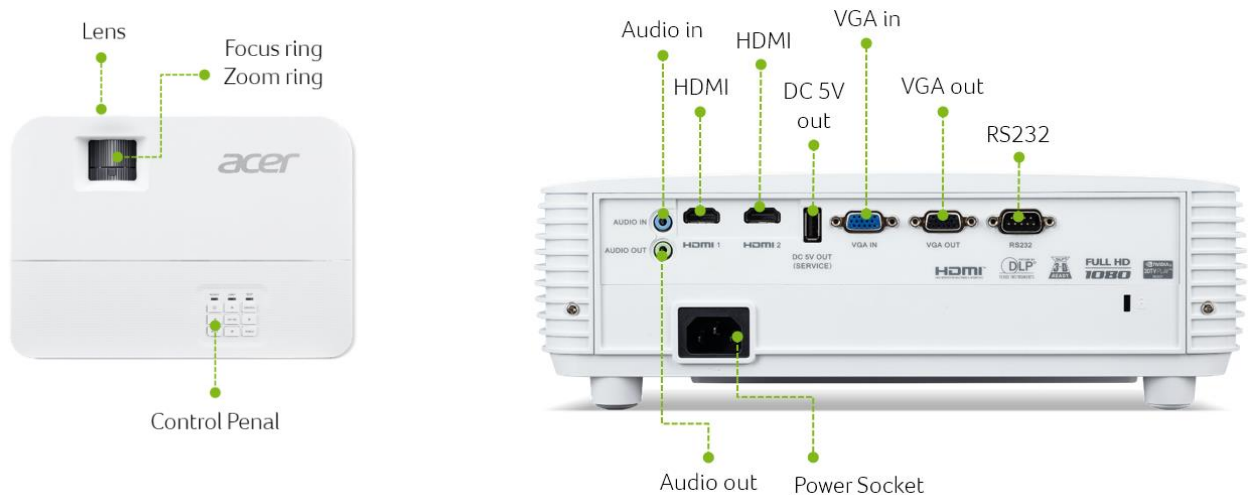

Eco-friendly functionality

- Lamp life up to 20,000 hours (EcoPro)

* Wireless dongle (optional accessory) is required for wireless projection.

Image Shift

Image Shift

Project with precision by utilizing the innovative Image Shift. Combining the digital zoom* & Image Shift, you will be able to shift the image precisely in screen without redecorating existed mounting location. It also helps you avoid the keystone distortion.

* The zoom ratio will be below 1.0X

Acer LumiSense

LumiSense incorporates a clever content-aware process. It analyzes projected content frame by frame and dynamically adjusts image visibility to optimum levels. Thanks to LumiSense intelligent judgment and dynamic adjustment, all dark scenes are clearly displayed with no loss of detail.