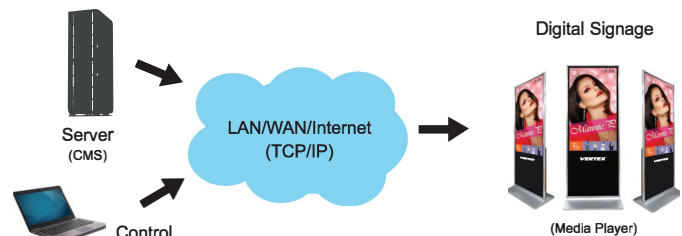

Content Management System (Option)

- A Digital Signage Media Player
- Content Scheduling & Workflow Management
- Dynamic Content Integrations