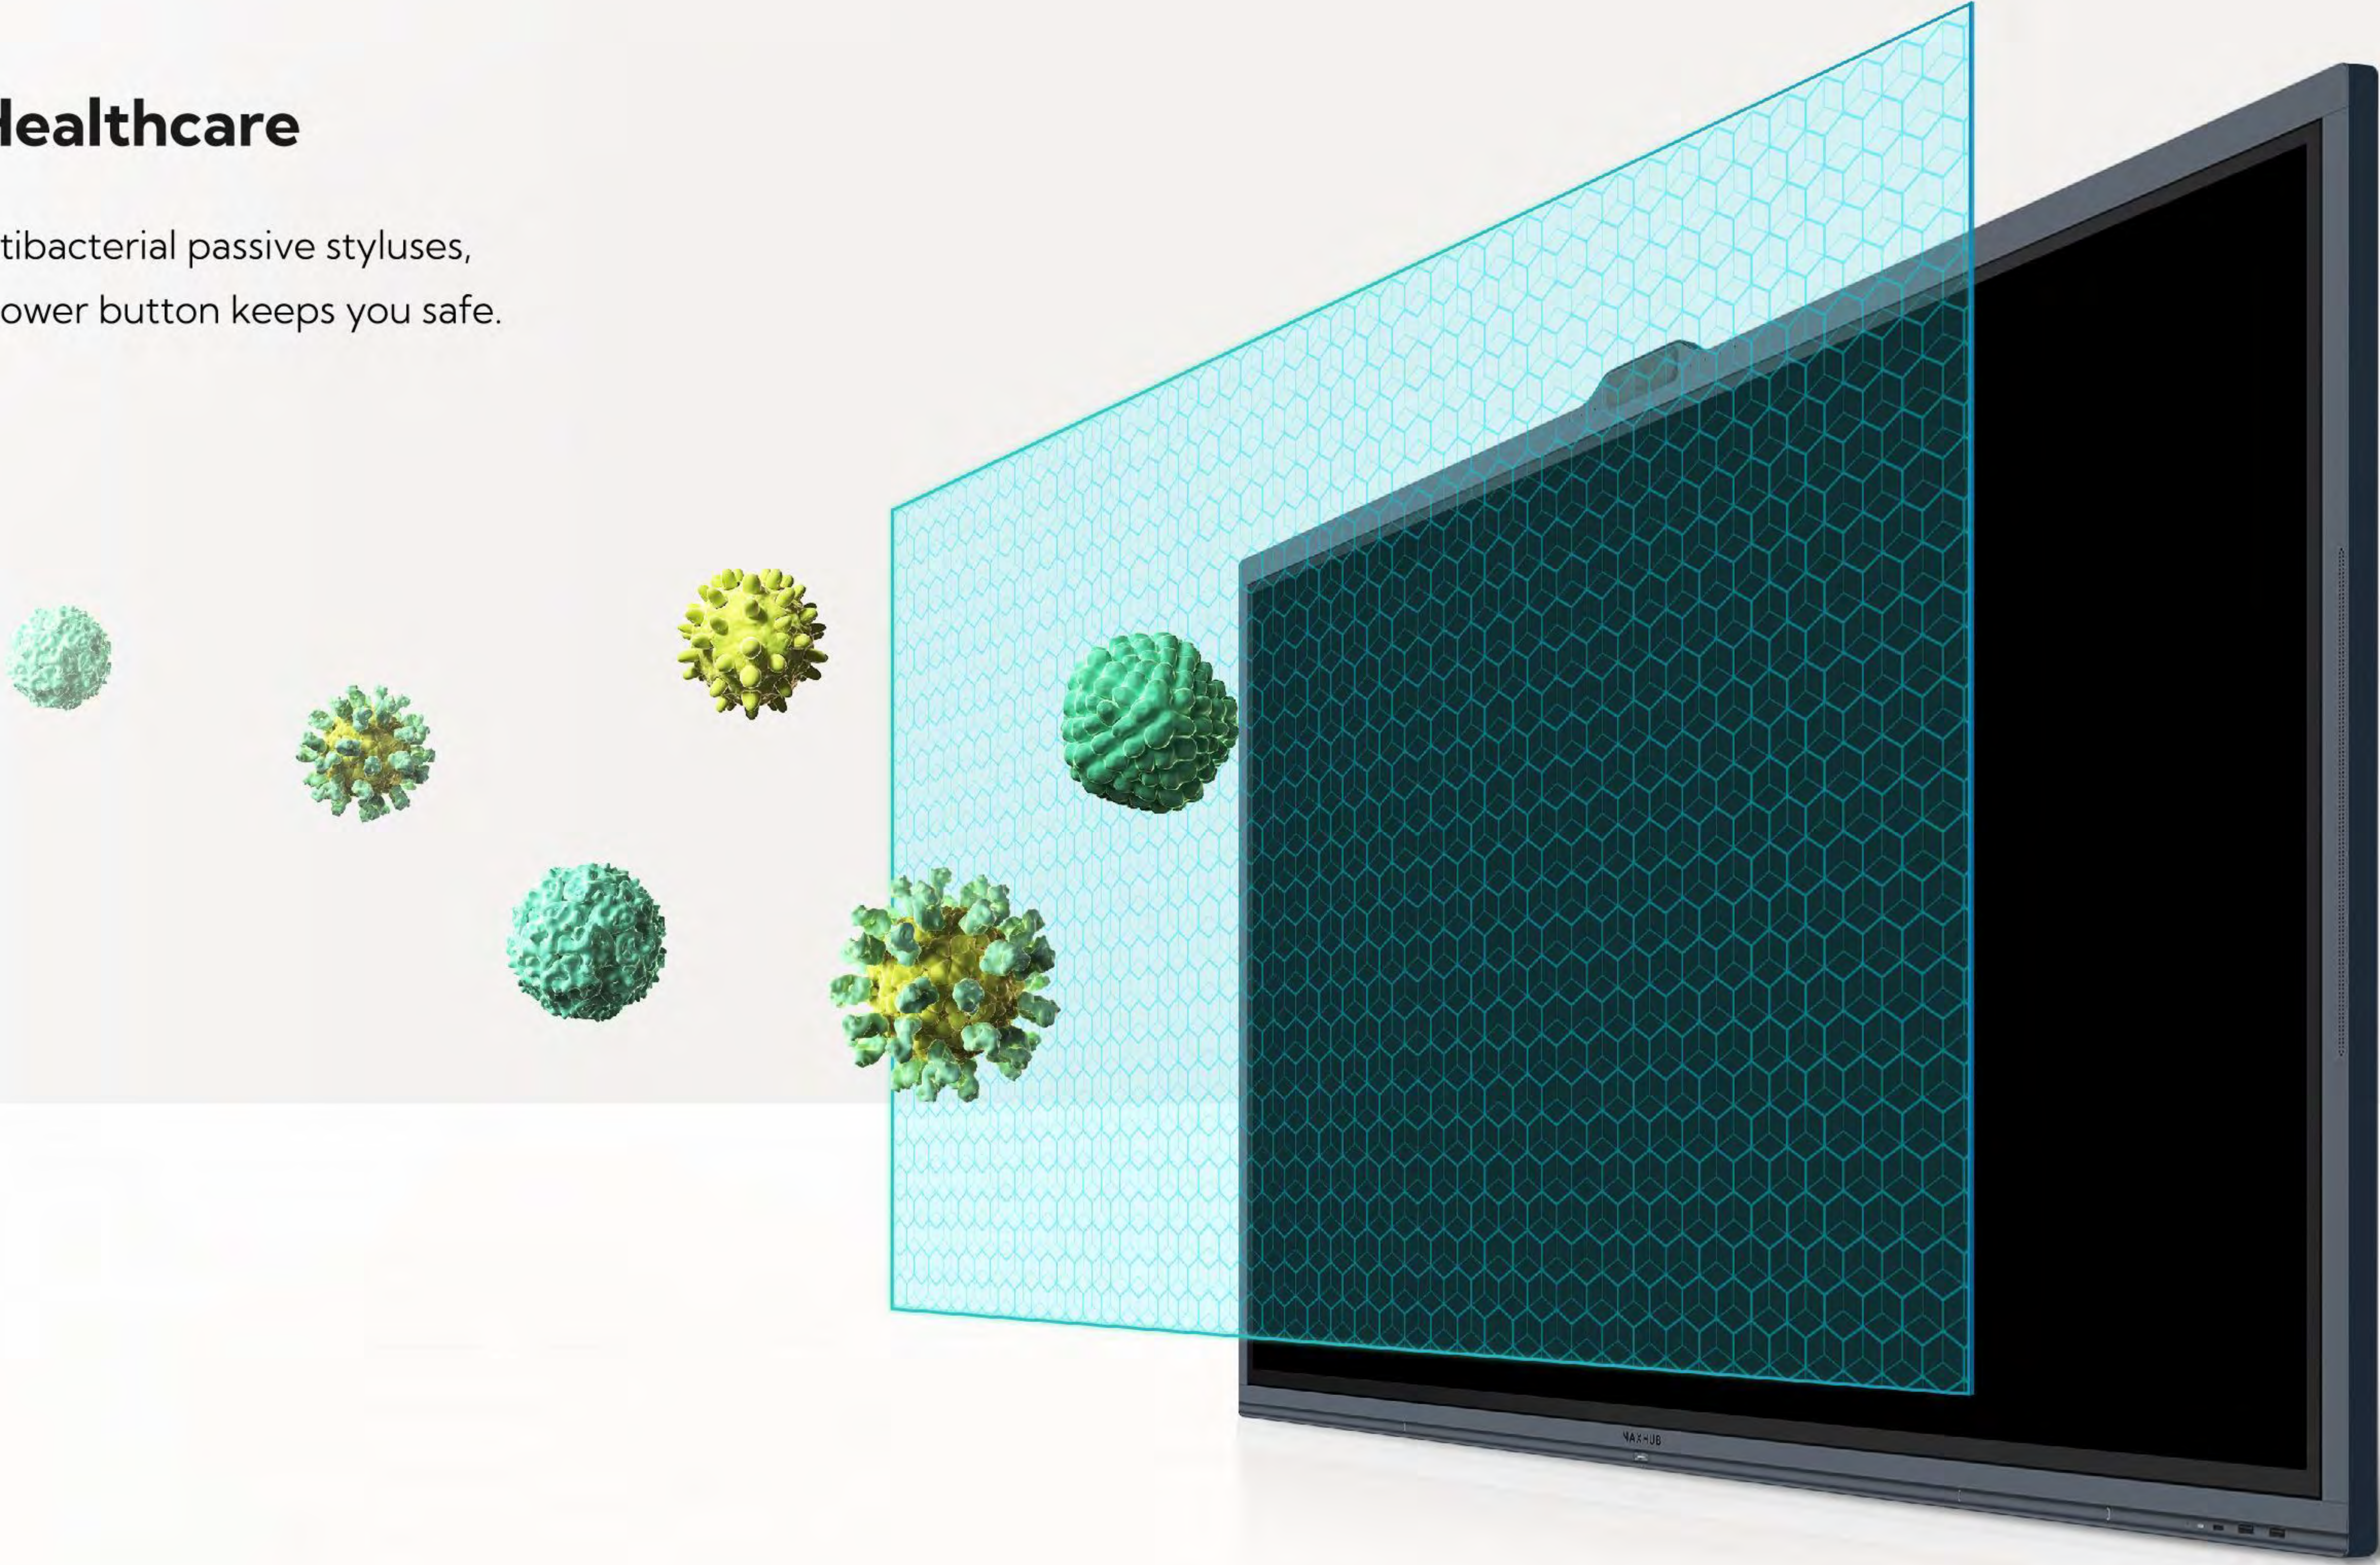

Prioritizing Healthcare

Antibacterial glass, antibacterial passive styluses, and an antibacterial power button keeps you safe.