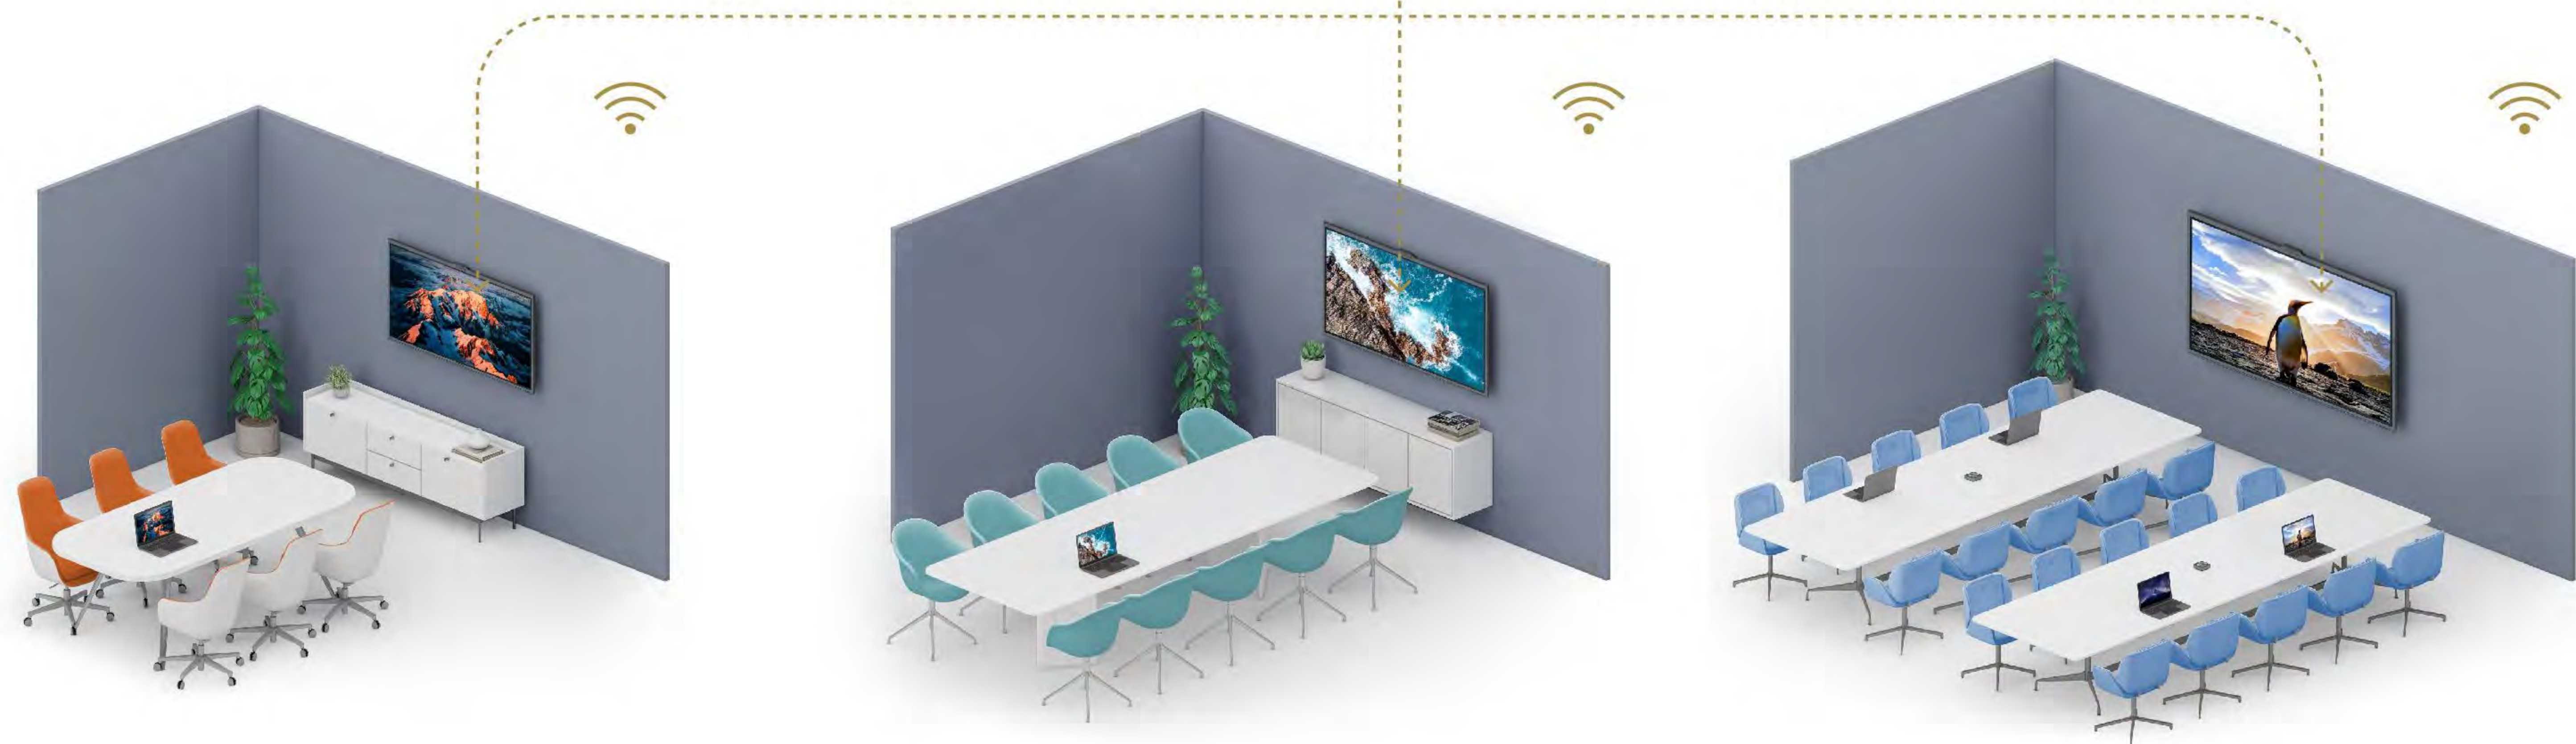

Instant Device Access and Management

IT teams can easily access and manage your MAXHUB devices instantly through the cloud.

Remotely update device firmware, turn the screen on/off, install apps, deliver a message to all panels, and more using the pre-installed MAXHUB device-management app.