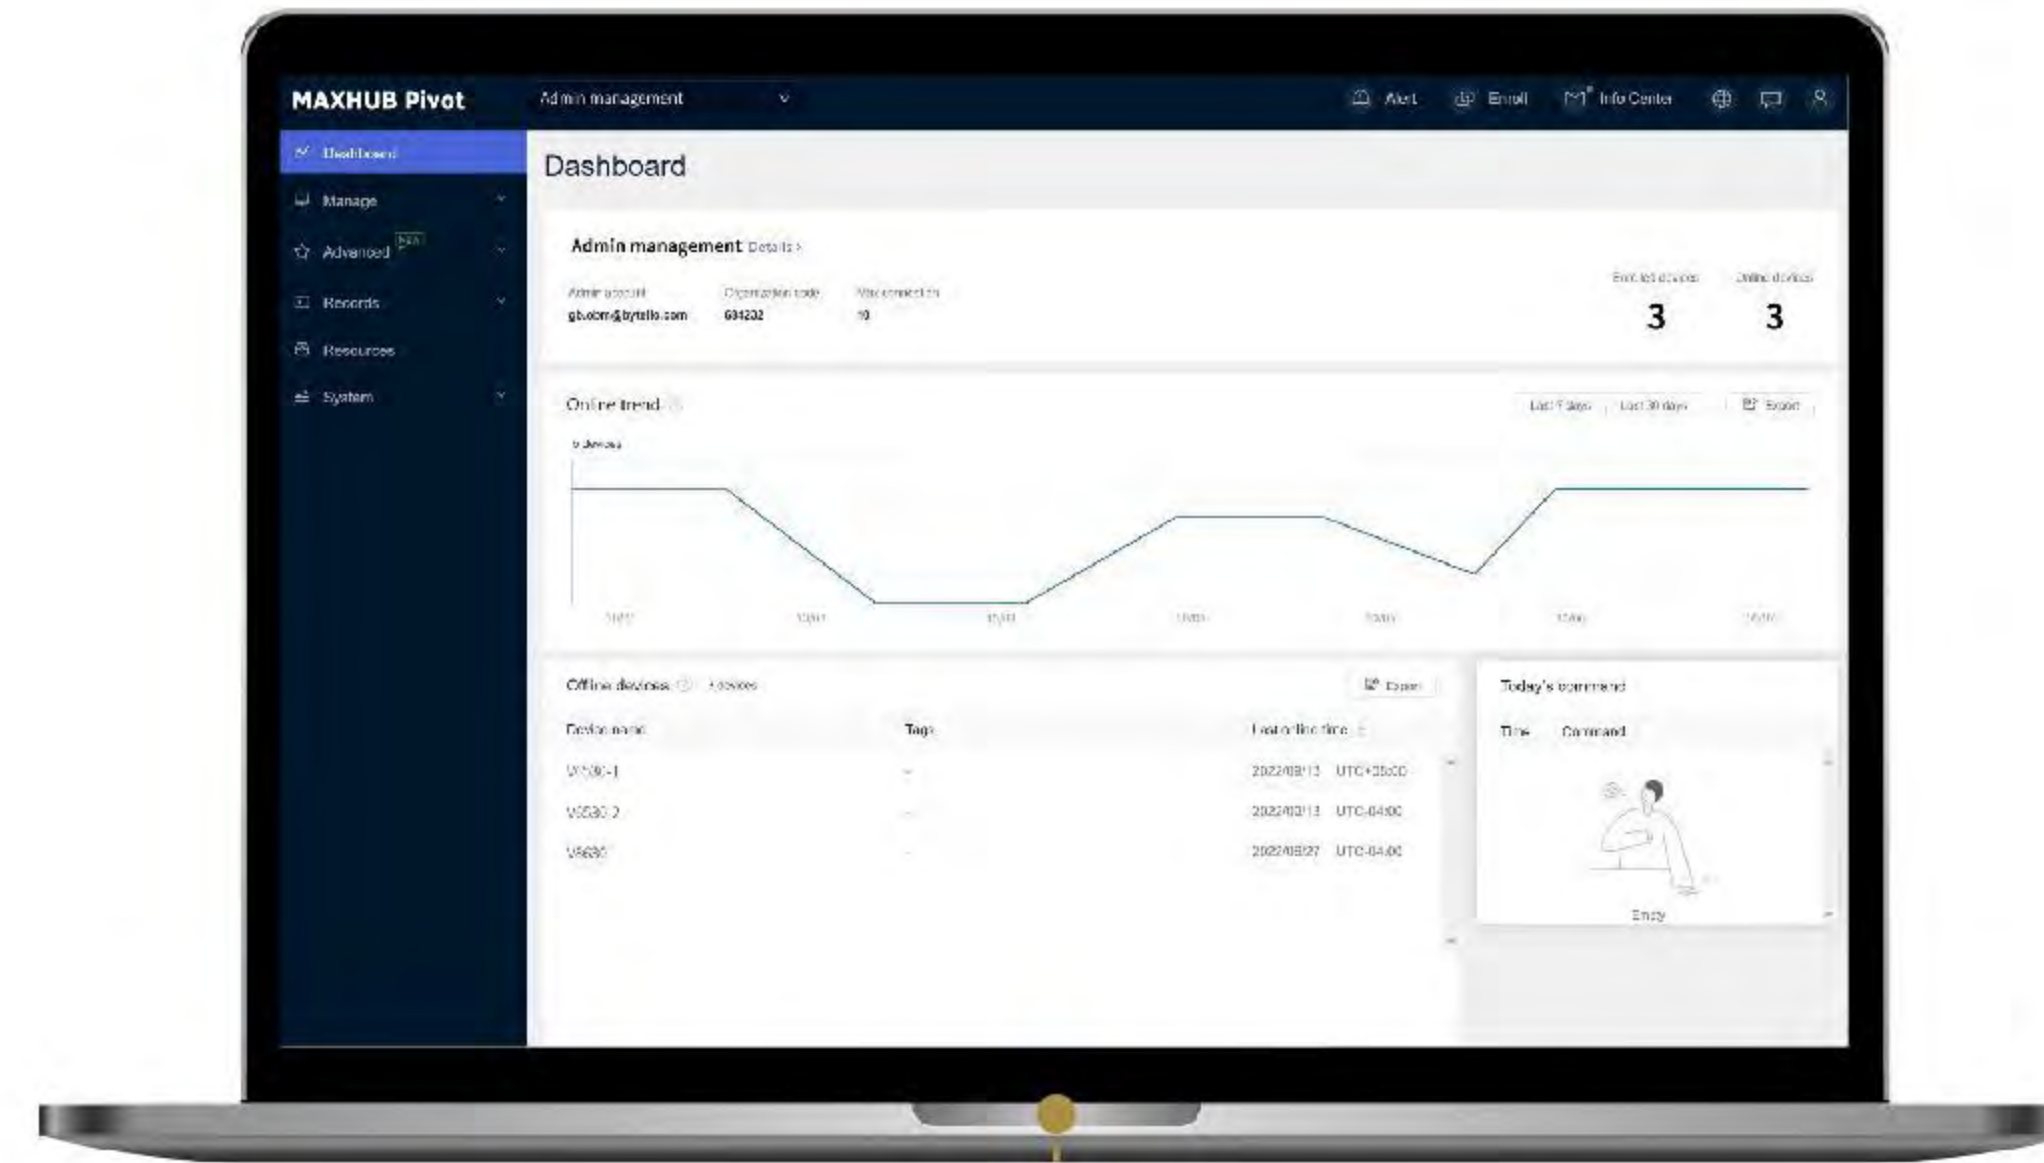

Sustainability in Design

ENERGY STAR-certified, the MAXHUB V6 ViewPro Series helps you protect the environment and save costs.

Instant Device Access and Management

IT teams can easily access and manage your MAXHUB devices instantly through the cloud.

Remotely update device firmware, turn the screen on/off, install apps, deliver a message to all panels, and more using the pre-installed MAXHUB device-management app.

Easy Feature Access With MAXHUB OS 6.0

MAXHUB OS 6.0 provides easy access to whiteboarding, video conferencing apps, and wireless projection. Users can personalize the customizable homepage for a tailored user experience, and join a scheduled meeting with just one click thanks to the integrated calendar design.

Application Scenarios

- 01 Small huddle rooms
- 02 Medium-sized meeting rooms
- 03 Large boardrooms

Specification

Display

Model	V6530	V8630
Diagonal Size(inch)	65	86
Backlight	Direct-lit LED	Direct-lit LED
Panel Technology	VA	VA
Aspect Ratio	16 : 9	16 : 9
Resolution	3840 x 2160	3840 x 2160
Response Time	6.5ms	8ms
Refresh Rate	60Hz	60Hz
Brightness(typ)	350cd/m ²	350cd/m ²
Contrast Ratio	5000 : 1	4000 : 1
Viewing Angle	178°/178°	178°/178°
Color Gamut(typ)	90% NTSC	90% NTSC
Display Orientation	Landscape	Landscape
Operation Hour	16/7	16/7