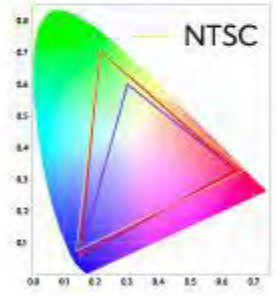

View Vibrant Deep Colors

90% NTSC high-color gamut, compatible with a variety of color spaces. The V6 Classic Series offers color gamut restoration across a variety of formats, including presentations, printed documents, and video clips.