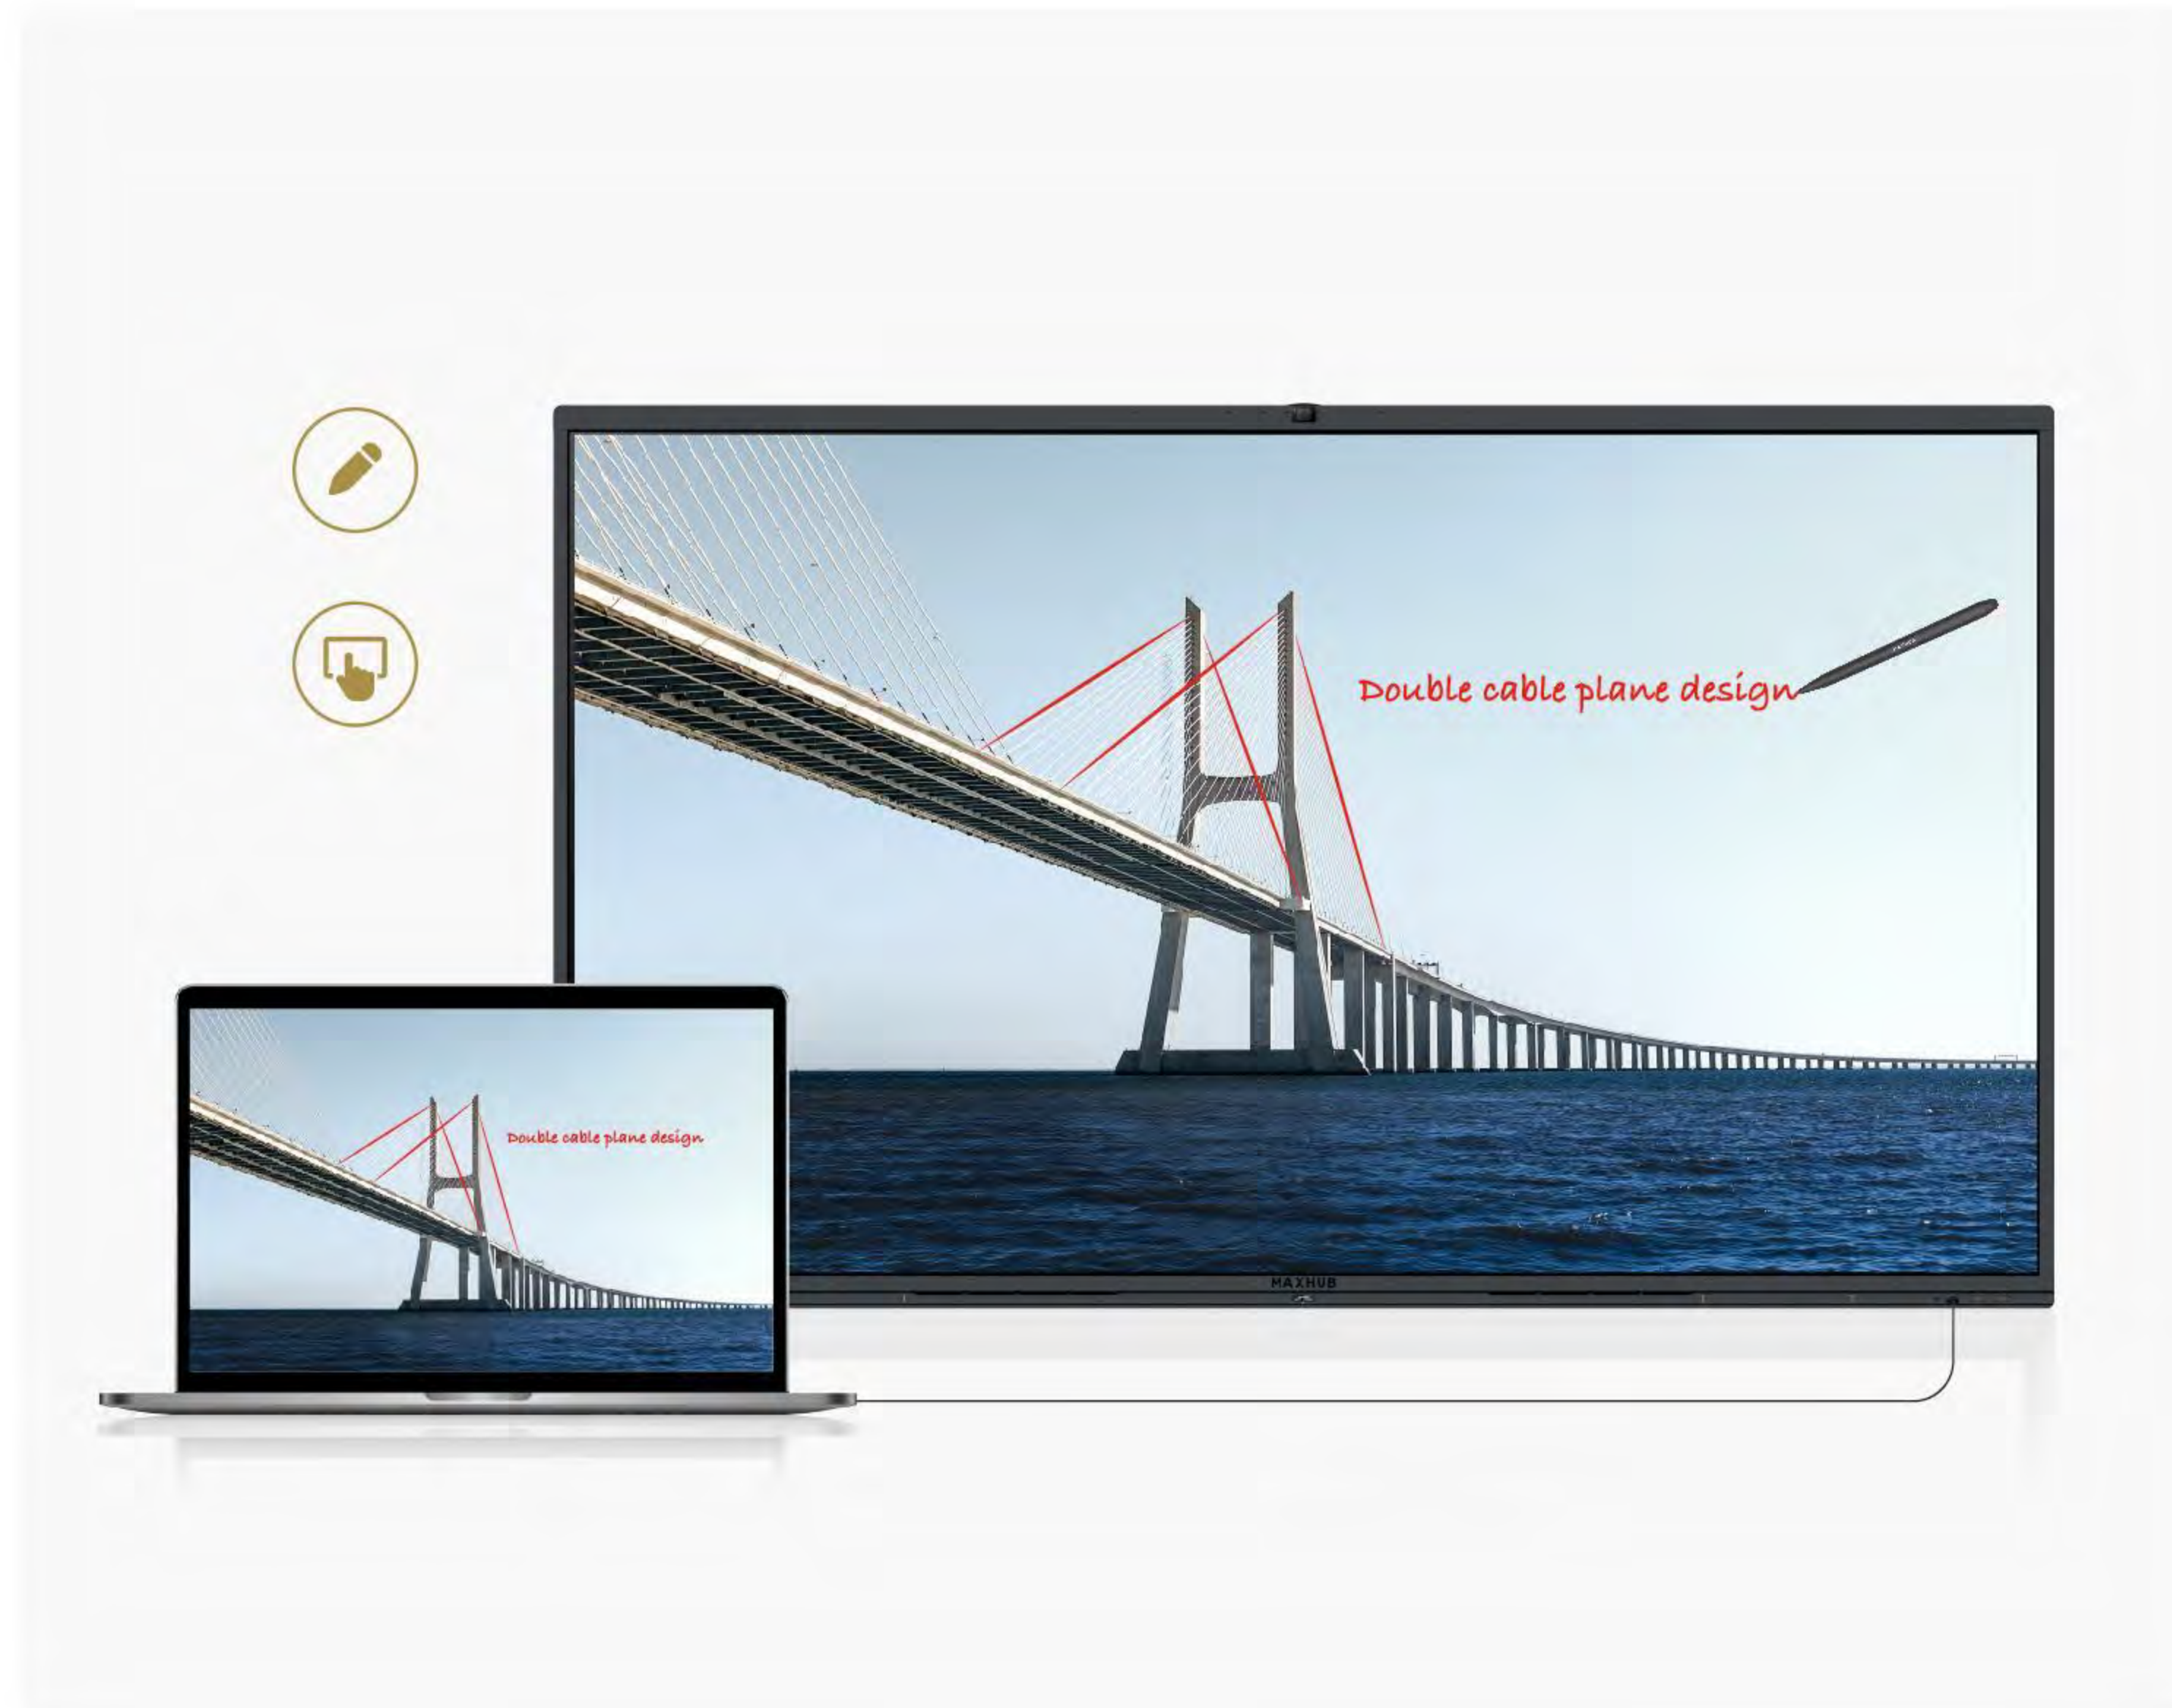

Control Your Devices Through The Touchscreen

No more back and forth from your seat during presentations – project content via your laptop directly to the display and operate your laptop using the touchscreen display.