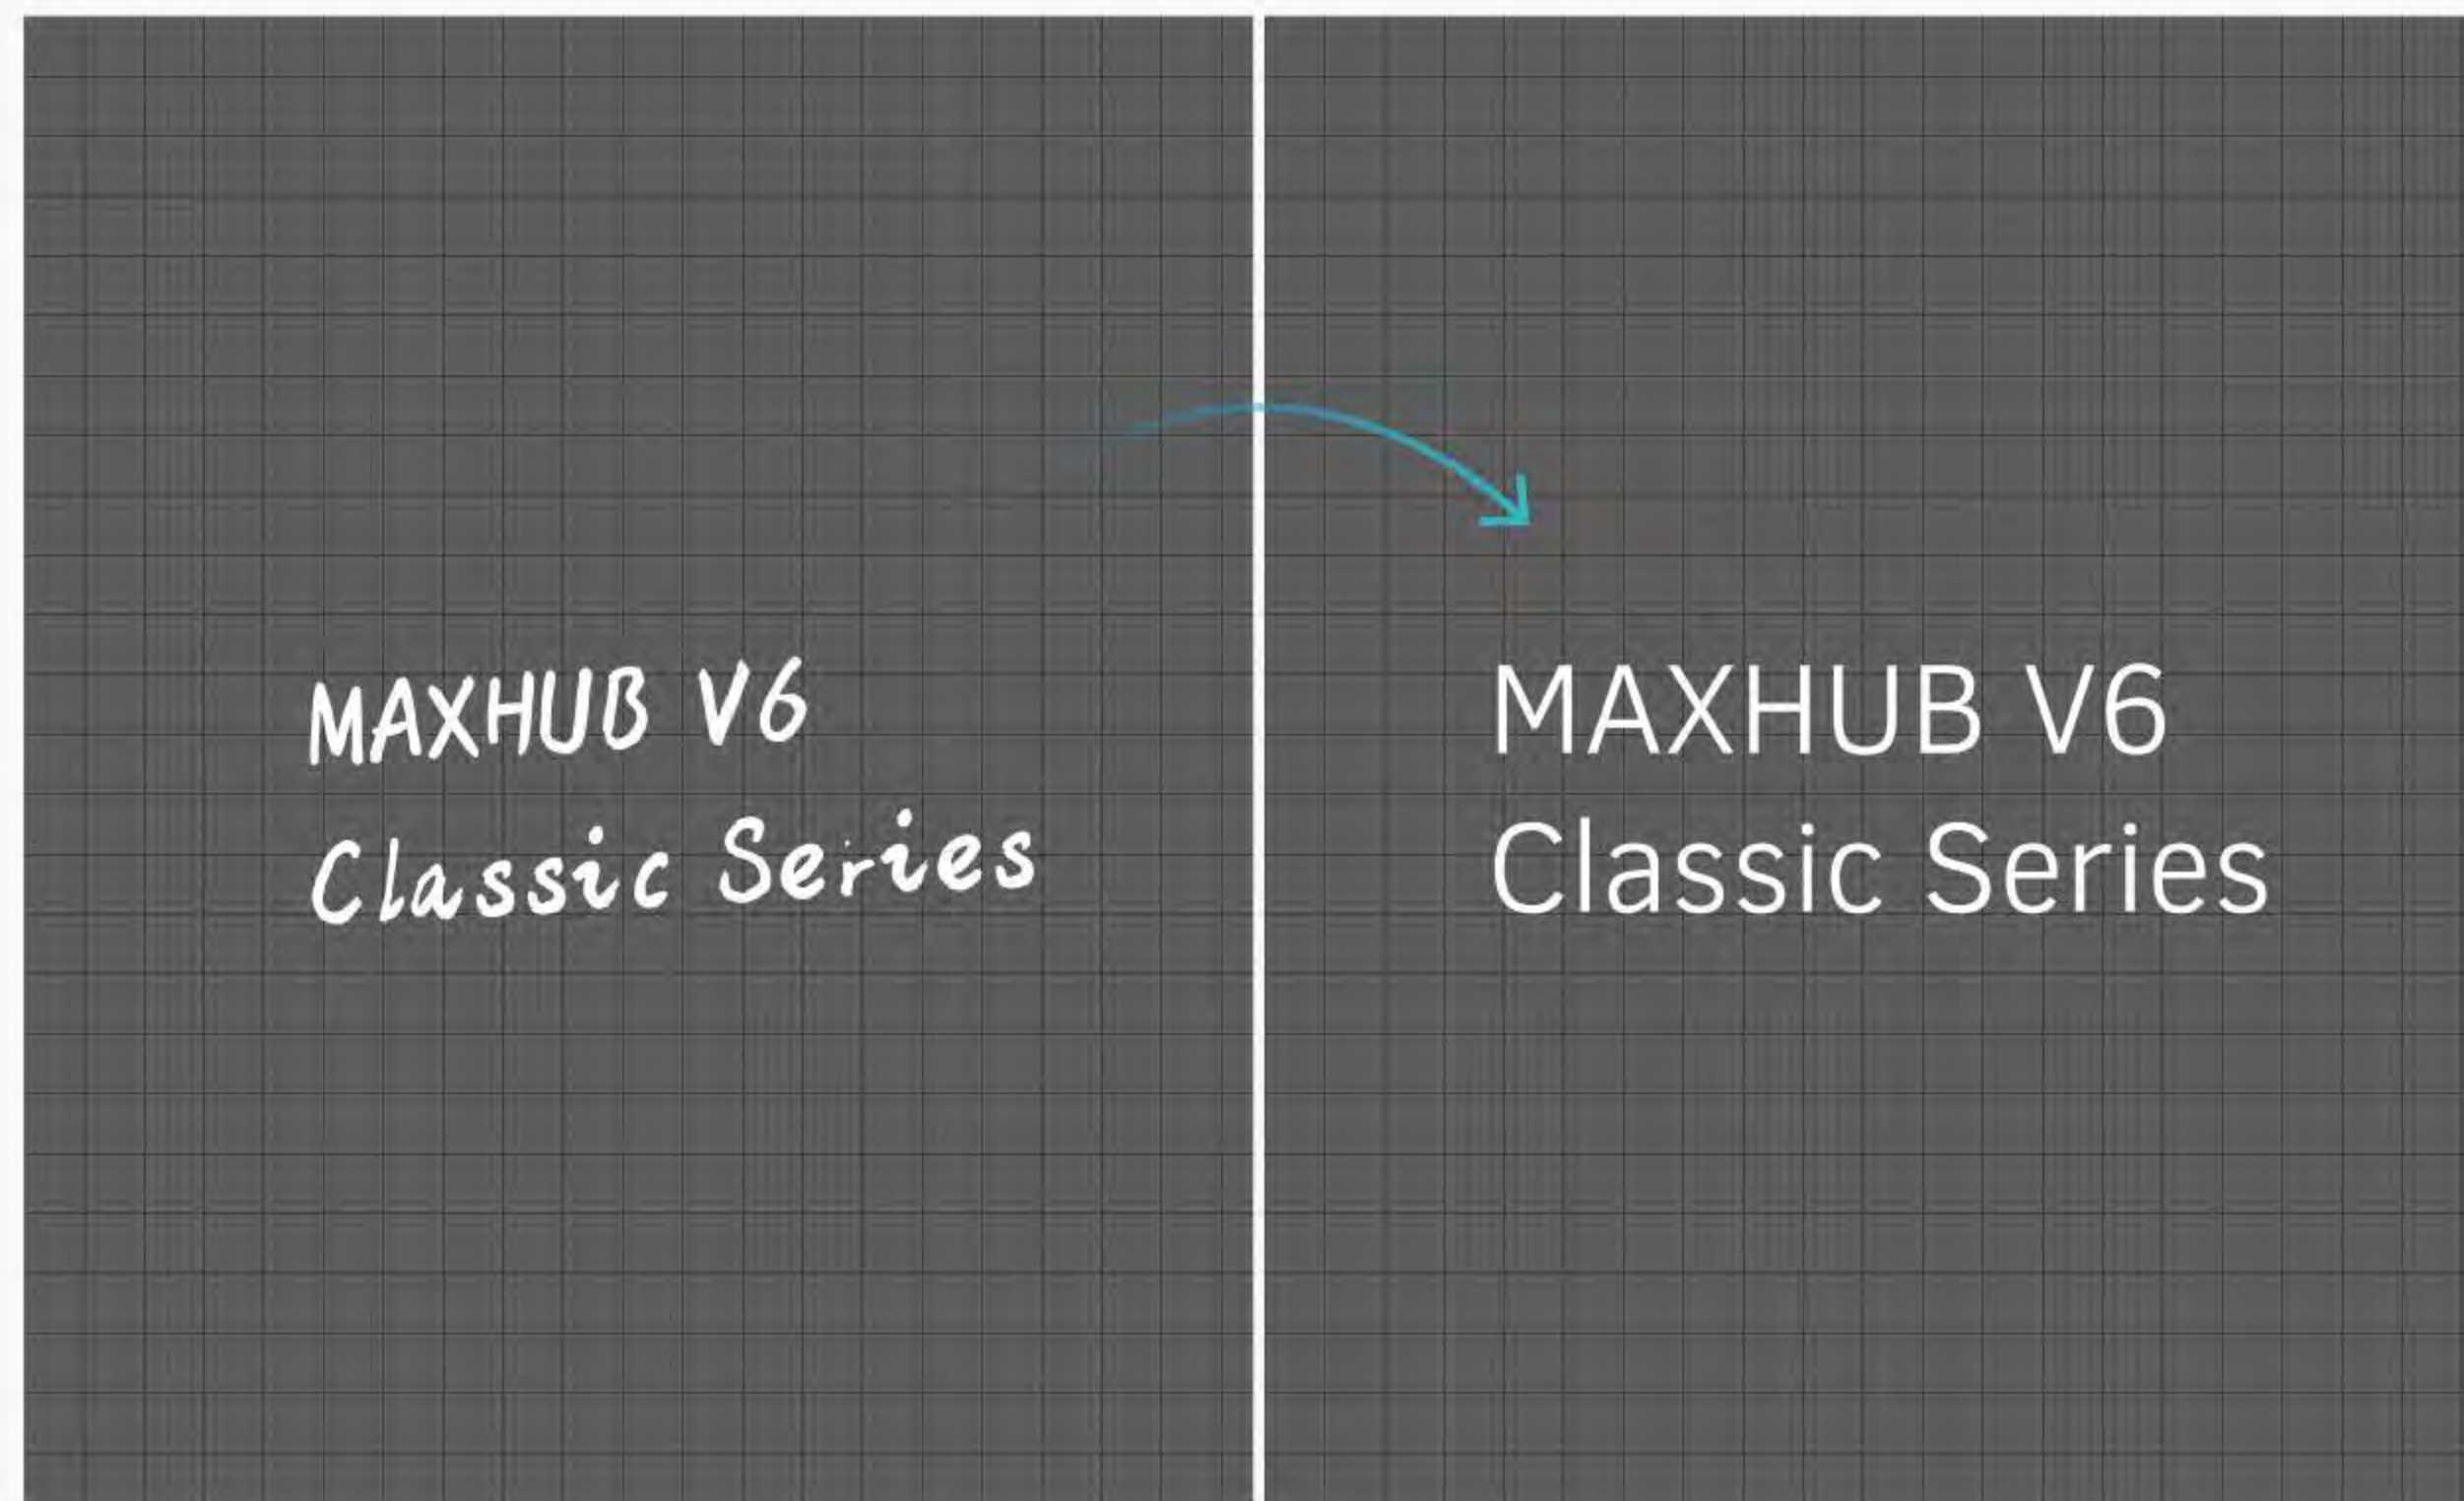

Efficient, Inspired Brainstorming

Start the whiteboard with just one click and dive into creative, efficient brainstorming. Equipped with 20 touch points, the device supports two people writing simultaneously and comes with a variety of pre-installed graphic templates.

Smart Optical Character Recognition (OCR) technology allows you to easily convert handwritten text to print.