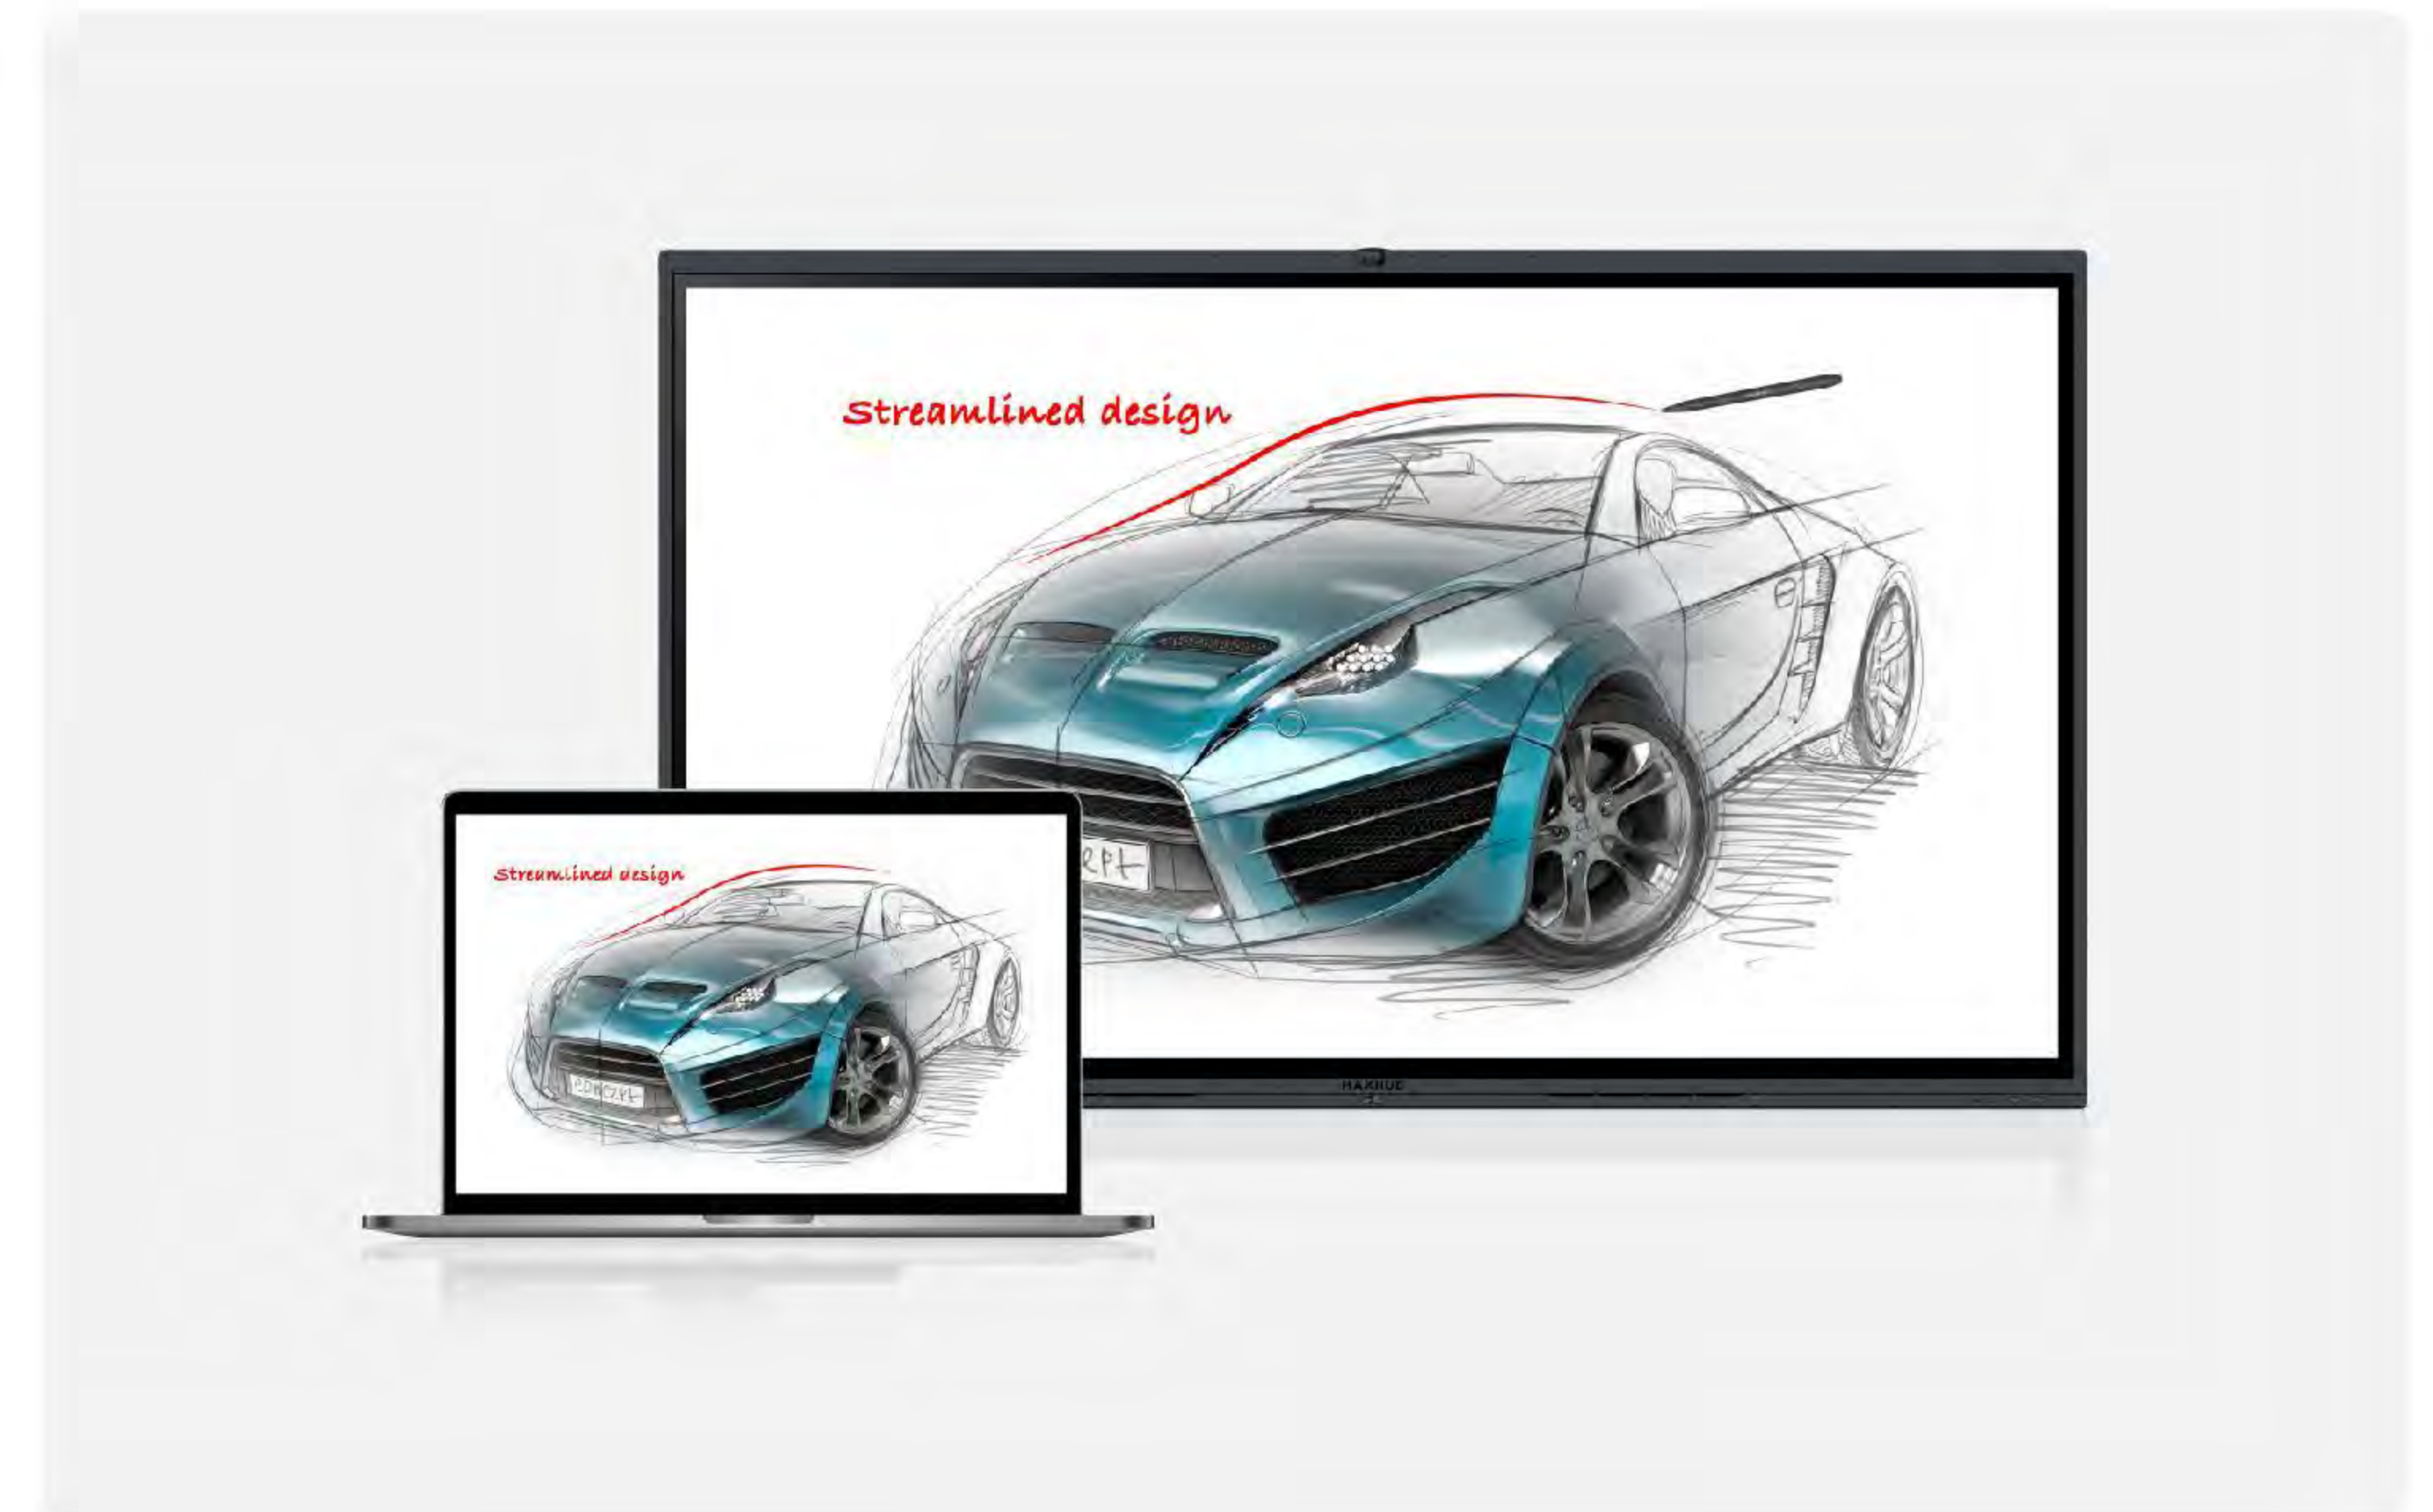

Using MAXHUB Share, screen-share wirelessly from up to 4 devices simultaneously. The V6 Classic Series' low latency preserves its 4K resolution, maintaining critical detail while enhancing the visual experience.

The V6 Classic Series allows for greater flexibility during presentations – turn pages and annotate directly on the touchscreen or manage the panel from your own device while seated.