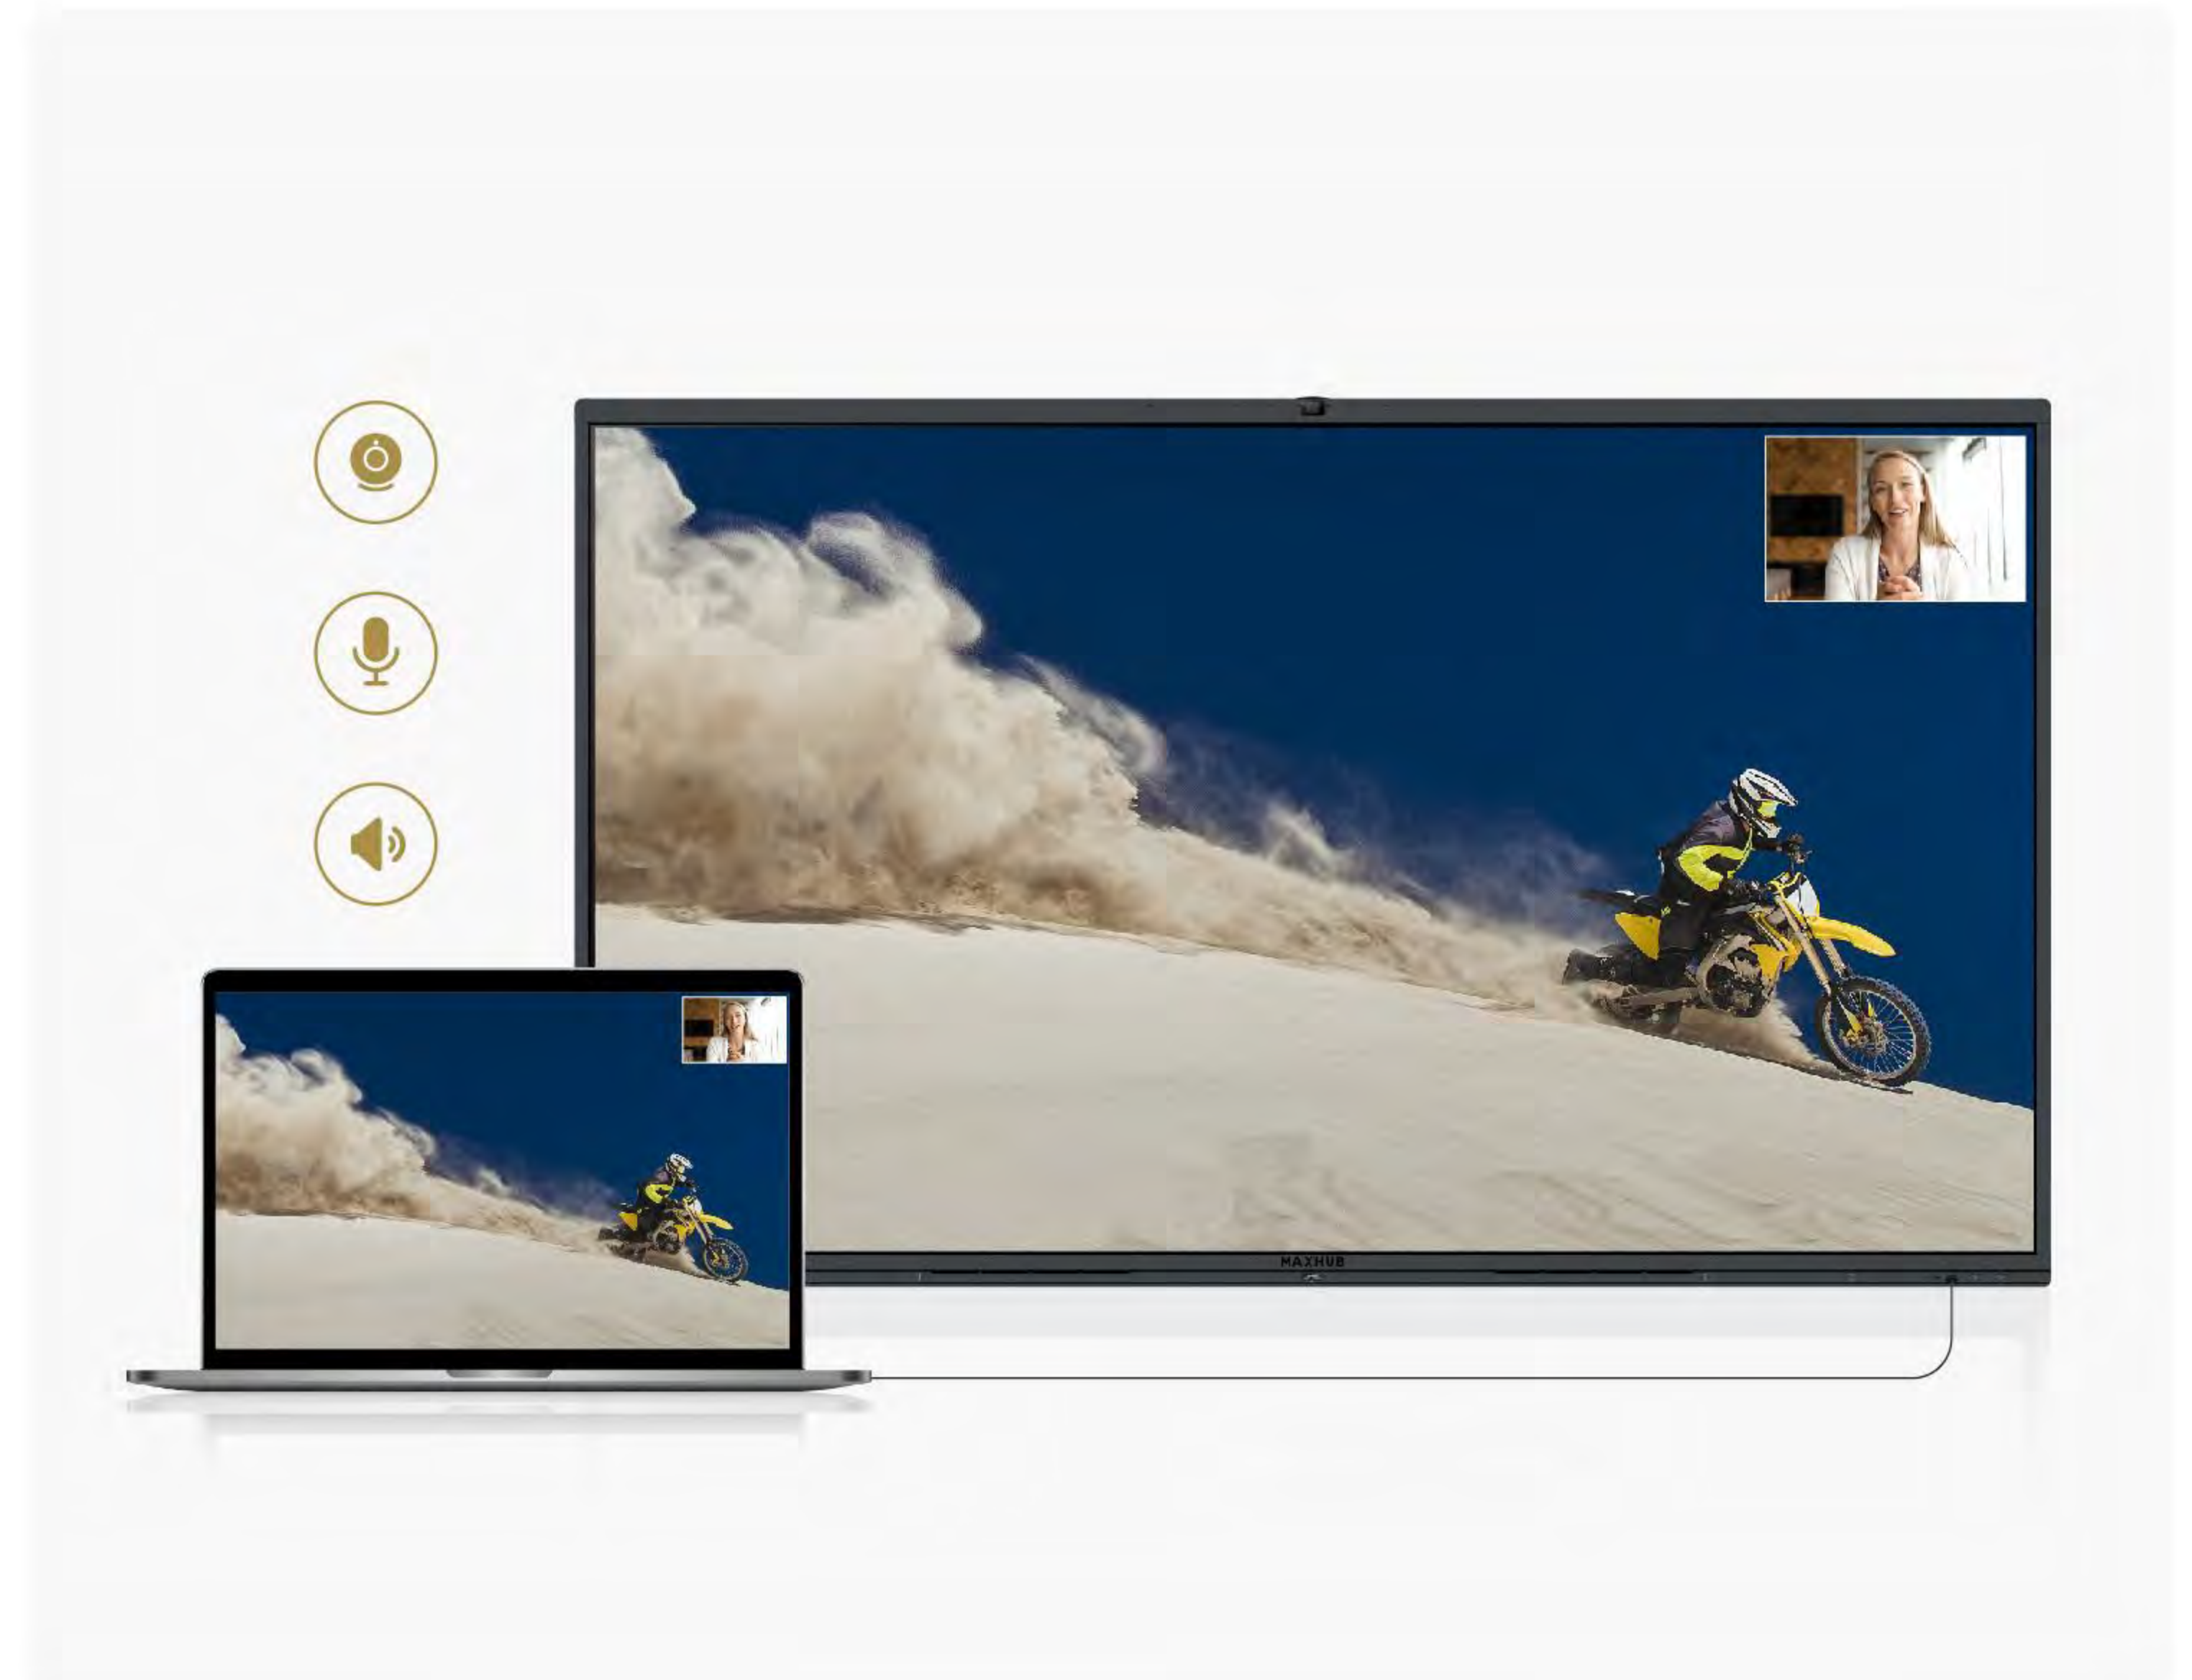

Bring Your Own Device (BYOD)

Access the panel's camera, microphone, and speakers directly when you start a meeting from your laptop.