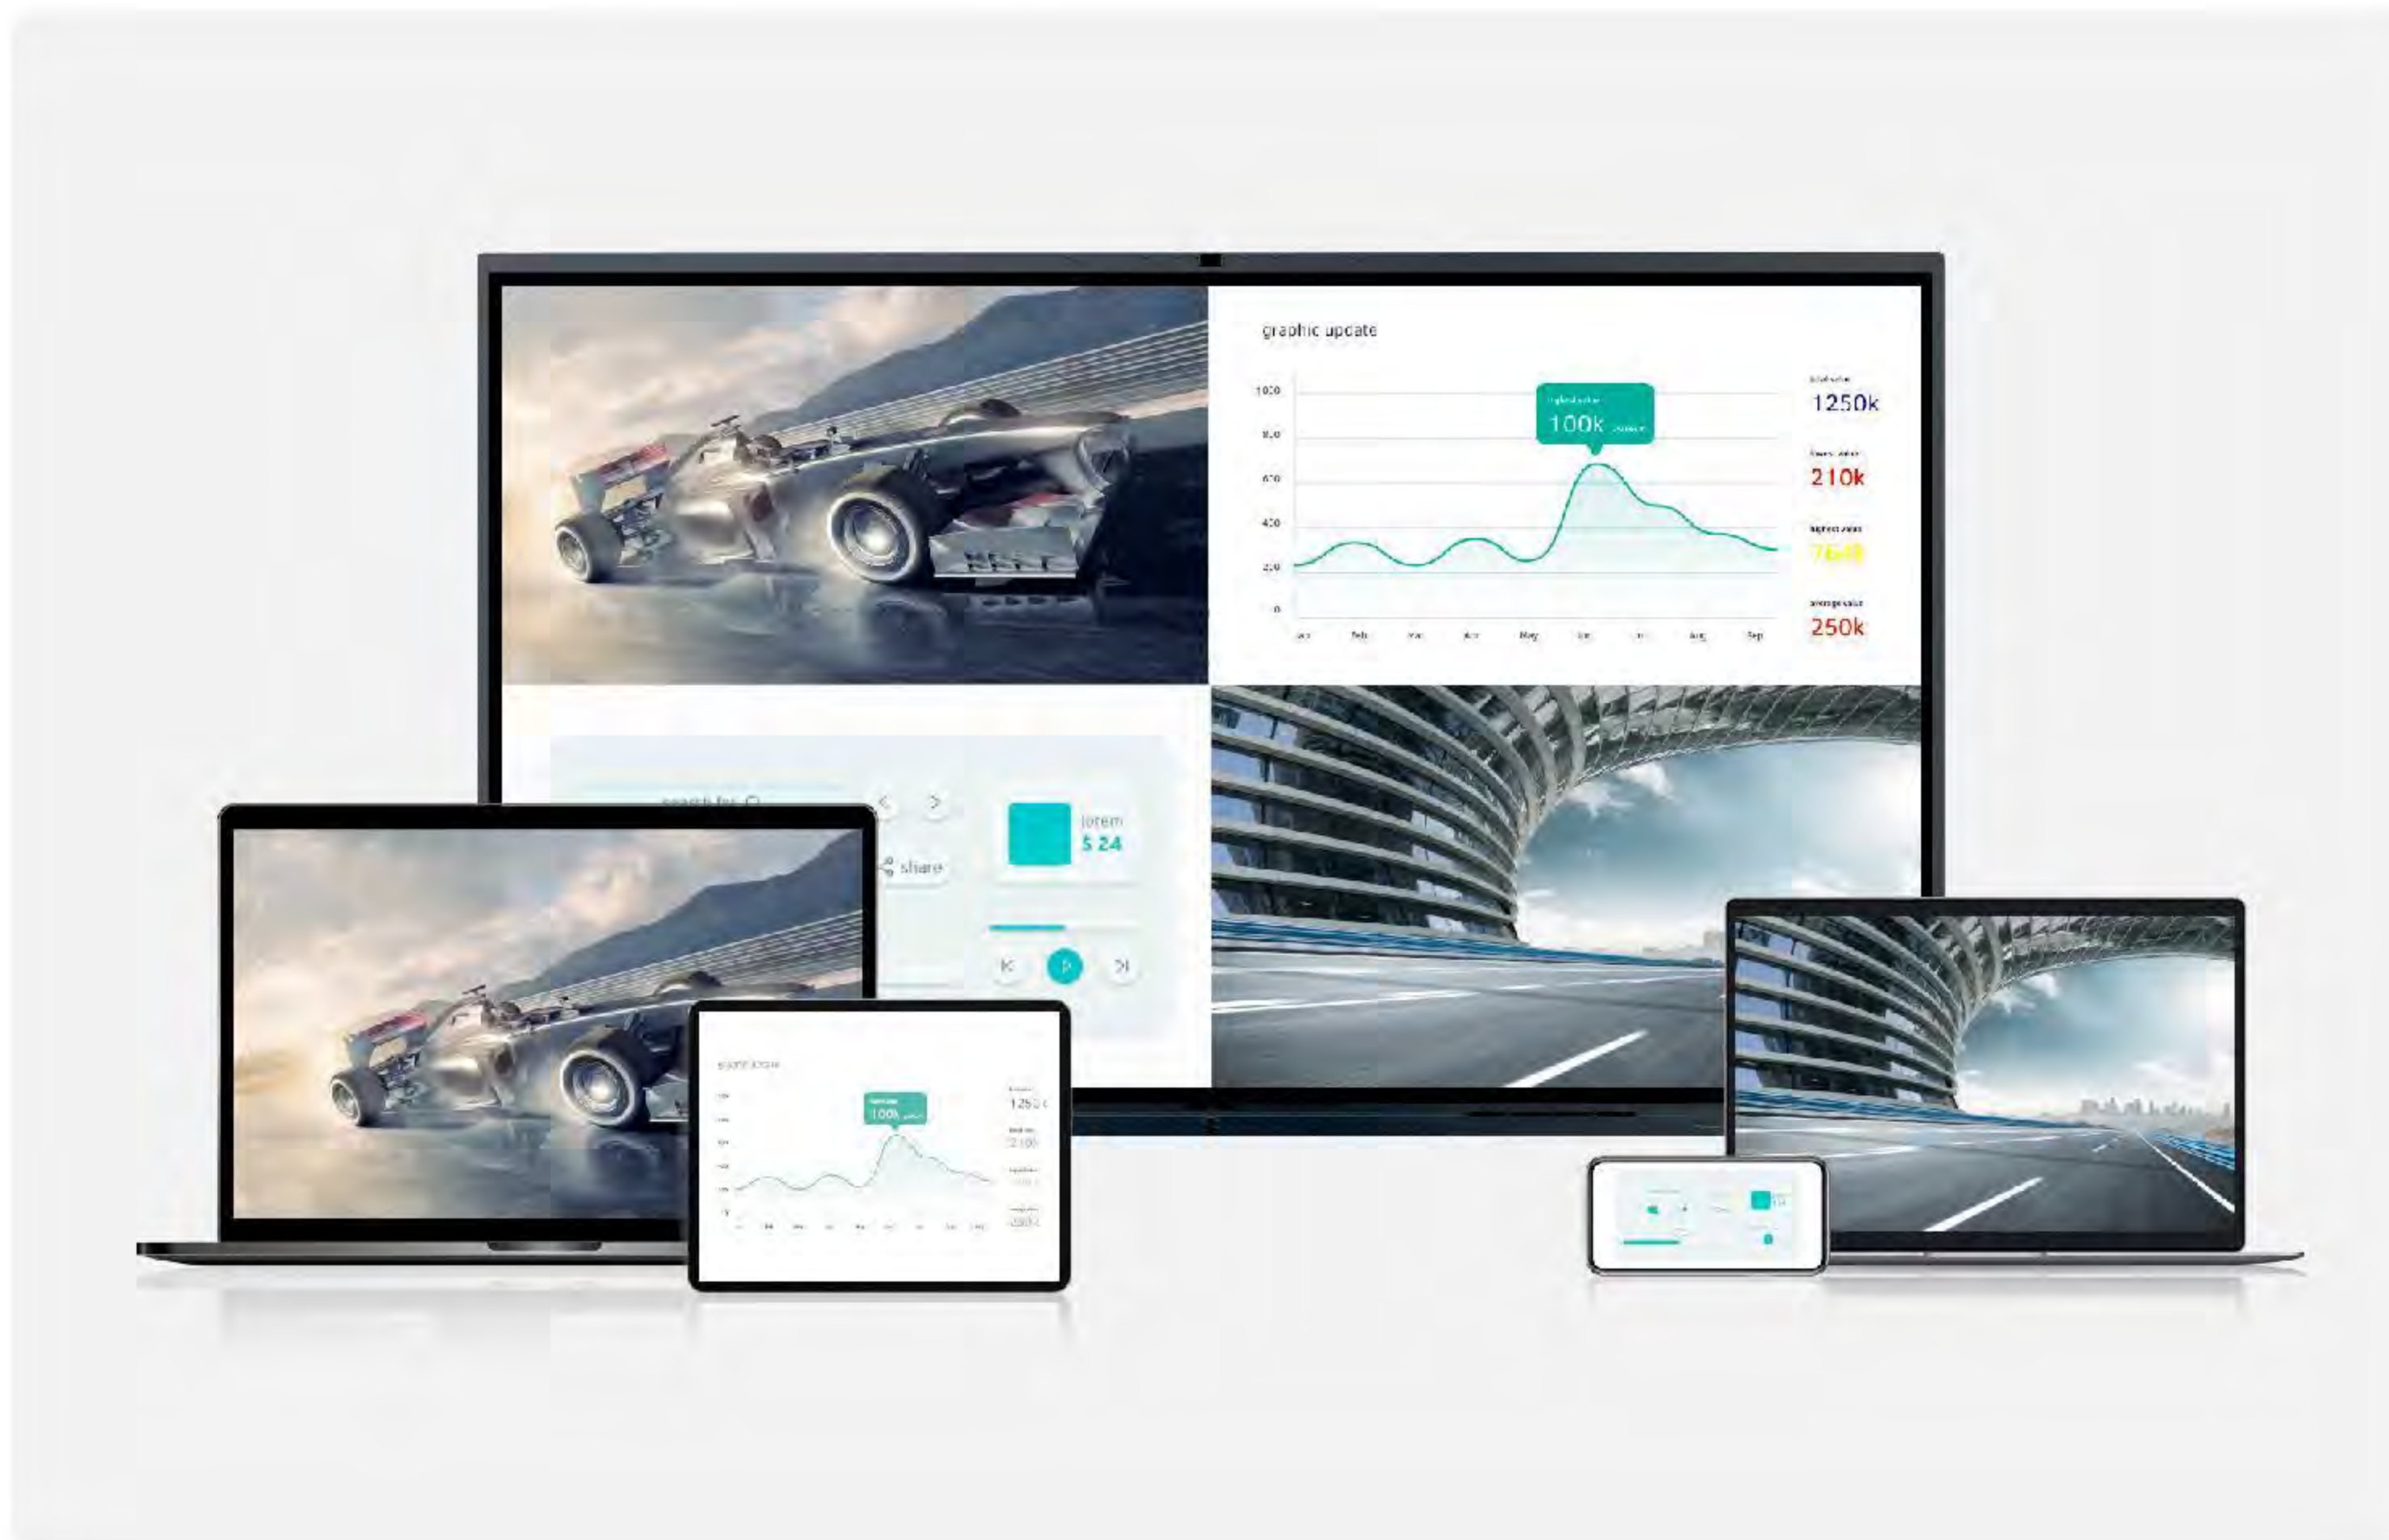

Using MAXHUB Share, screen-share wirelessly from up to 4 devices simultaneously. The V6 Classic Series' low latency preserves its 4K resolution, maintaining critical detail while enhancing the visual experience.

The V6 Classic Series allows for greater flexibility during presentations – turn pages and annotate directly on the touchscreen or manage the panel from your own device while seated.