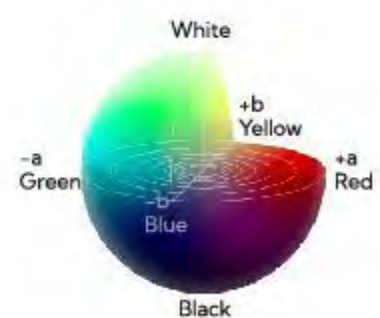

Distinguish Every Detail in Ultra-HD

Experience 1.07 billion colors in brilliant detail with high-color gamut and ultra-HD, 4K display, promising a professional-grade image quality. Zero-bonding technology effectively reduces air refraction and parallax for enhanced visual clarity.

View Vibrant Deep Colors

90% NTSC high-color gamut, compatible with a variety of color spaces. The V6 Classic Series offers color gamut restoration across a variety of formats, including presentations, printed documents, and video clips.

Vivid Imagery with $\Delta E \leq 2$ high-color-accuracy Display

Pre-calibrated before delivery to restore the original color and achieve professional-grade imagery.

Advanced, Intuitive Video Conferencing