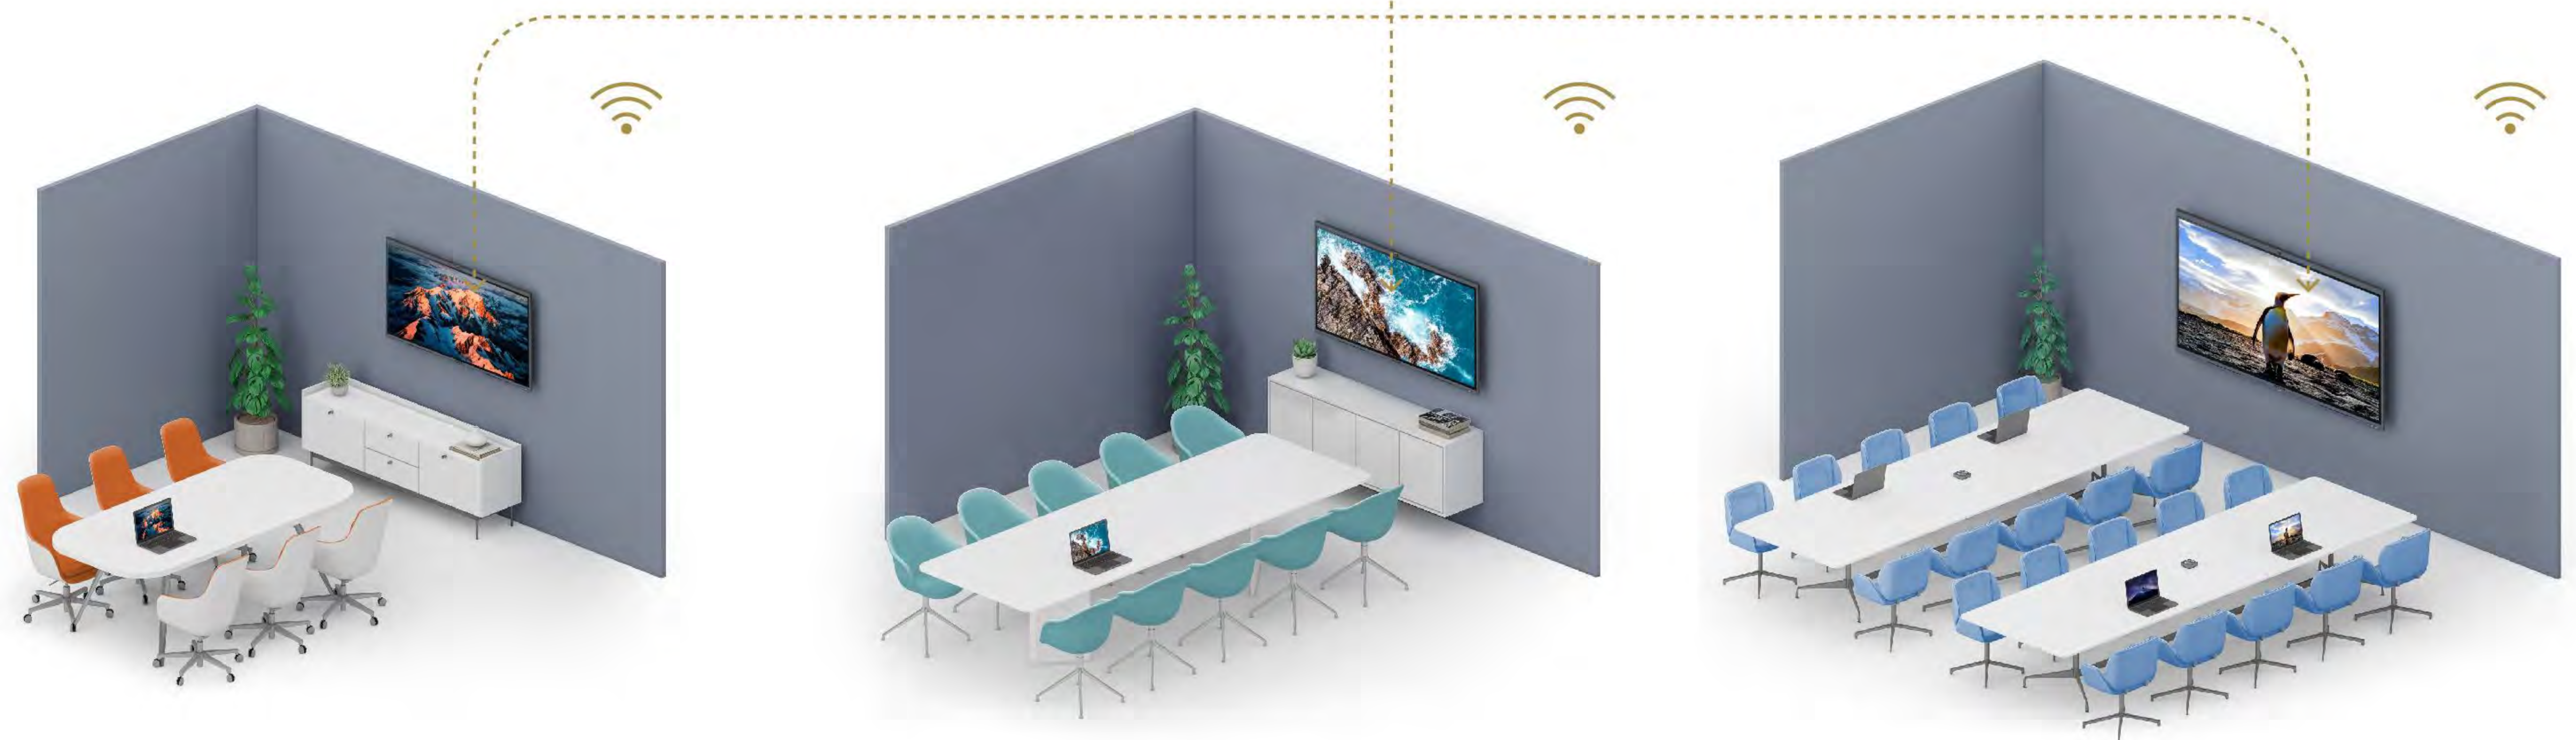

MAXHUB Collaboration Display

The V6 Classic Series

MAXHUB

Refine Meeting Efficiency

Integrating professional video conferencing, seamless screen-sharing, advanced whiteboard technology, and a brilliant audiovisual experience, the MAXHUB V6 Classic Series is the ultimate corporate-collaboration assistant. Drive productive teamwork and increase organizational efficiency with this meeting-room must-have.

Wired screen-sharing requires just one Type-C cable – it's that easy.

Control Your Devices Through The Touchscreen

No more back and forth from your seat during presentations – project content via your laptop directly to the display and operate your laptop using the touchscreen display.

Bring Your Own Device (BYOD)

Access the panel's camera, microphone, and speakers directly when you start a meeting from your laptop.

Prioritizing Healthcare

Antibacterial glass, antibacterial passive styluses, and an antibacterial power button keeps you safe.

Effortless Access with MAXHUB OS 6.0

MAXHUB OS 6.0 provides easy access to whiteboarding, video conferencing apps, and wireless projection. Users can personalize the customizable homepage for a tailored user experience, and join a scheduled meeting with just one click thanks to the integrated calendar design.