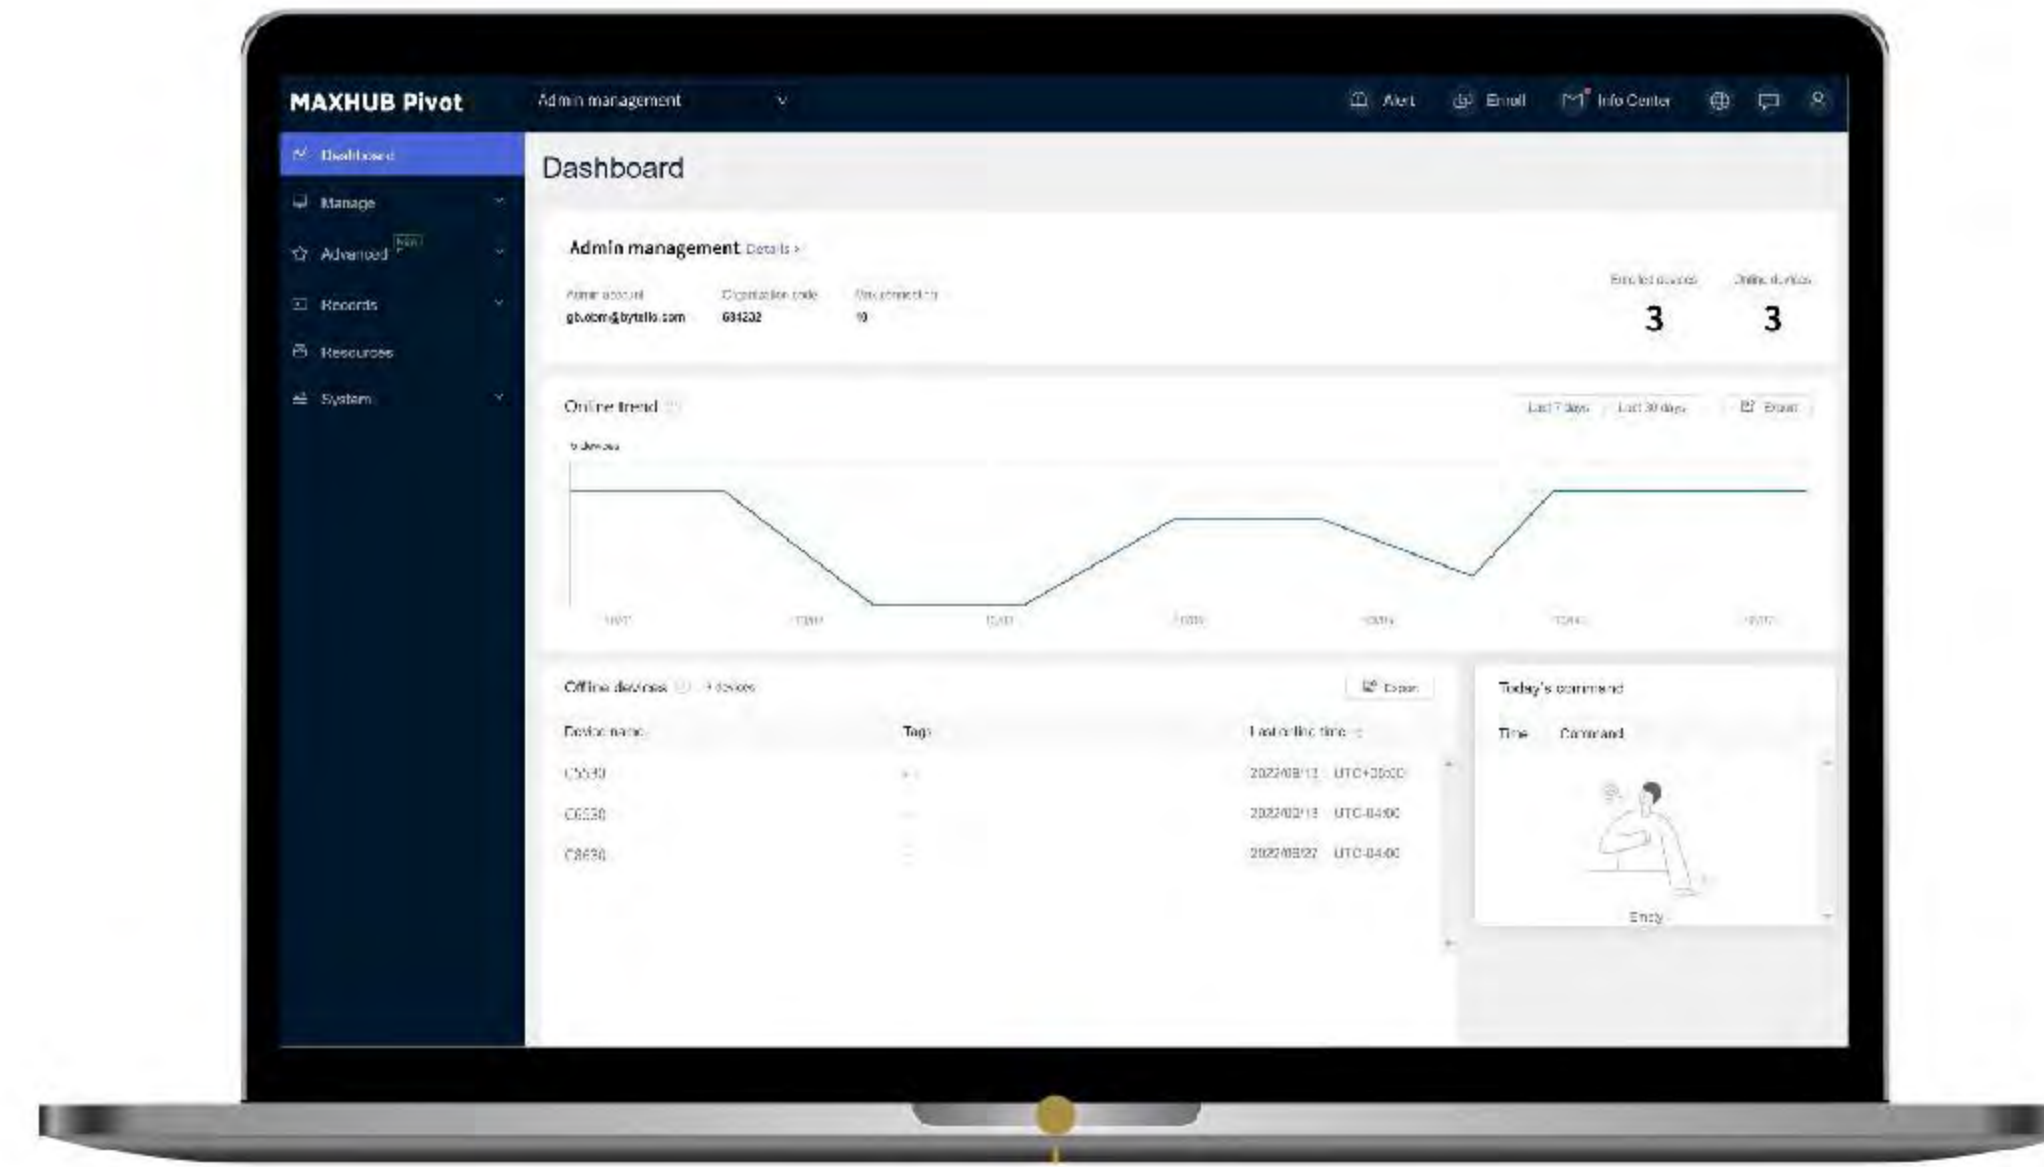

Bring Your Own Device (BYOD)

Access the panel's camera, microphone, and speakers directly when you start a meeting from your laptop.

Prioritizing Healthcare

Antibacterial glass, antibacterial passive styluses, and an antibacterial power button keeps you safe.

Effortless Access with MAXHUB OS 6.0

MAXHUB OS 6.0 provides easy access to whiteboarding, video conferencing apps, and wireless projection. Users can personalize the customizable homepage for a tailored user experience, and join a scheduled meeting with just one click thanks to the integrated calendar design.