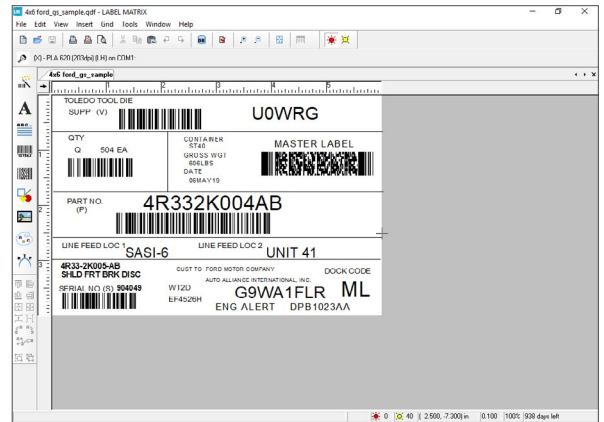

TEKLYNX LABEL MATRIX

CREATE + PRINT

For simple labeling requirements

LABEL MATRIX is feature-rich label design software for companies looking for a trusted solution that is simple to install and easy to use. LABEL MATRIX is an intuitive application with an easy-to-navigate interface. Helpful wizards guide you through adding text, images, and barcodes, database connections, and advanced design options to ensure a straightforward process. LABEL MATRIX is the best choice for low-complexity labeling environments looking for a labeling solution at a reasonable price!

TEKLYNX Subscription Licensing is available for LABEL MATRIX. Subscription Licensing is the best option for maximum flexibility and long term value. The upfront cost of a LABEL MATRIX subscription license is lower, and it includes more value than ever before.

- Keep your software up to date, without spending extra time or money.
- Easily understand software costs for simplified and predictable budgeting.
- Take advantage of unlimited access to software maintenance, technical support, and training webinars.

Features

Wizards

LABEL MATRIX' wizards can act as training guides when new users begin using the application.

2D Barcodes

Support for 100+ barcode symbologies, including Data Matrix and QR Codes.

458423 458427
458424 458428
458425 458429
458426 458430

Counters

Easily add serialization and incremental values to your labels.

Date Offsets

Adjust the current date by a certain interval (often used for best-by and expiration dates.)

Benefits

How can LABEL MATRIX help your company?

- **Save Time on Training** - Use LABEL MATRIX' helpful wizards to cut down on training time. Wizards are available for everything from selecting a printer, to database setup, to 2D barcode configuration.
- **Fast Track Labeling** - LABEL MATRIX includes hundreds of label samples and templates, spanning from address labels to industry regulation labels. These samples and templates allow users to meet virtually any labeling requirements quickly and easily.
- **Scale Your Business** - LABEL MATRIX is designed to meet the needs of small labeling environments, but powerful enough to handle large labeling projects. When it's time to move up to a more robust solution, LABEL MATRIX label files easily convert to LABELVIEW files.