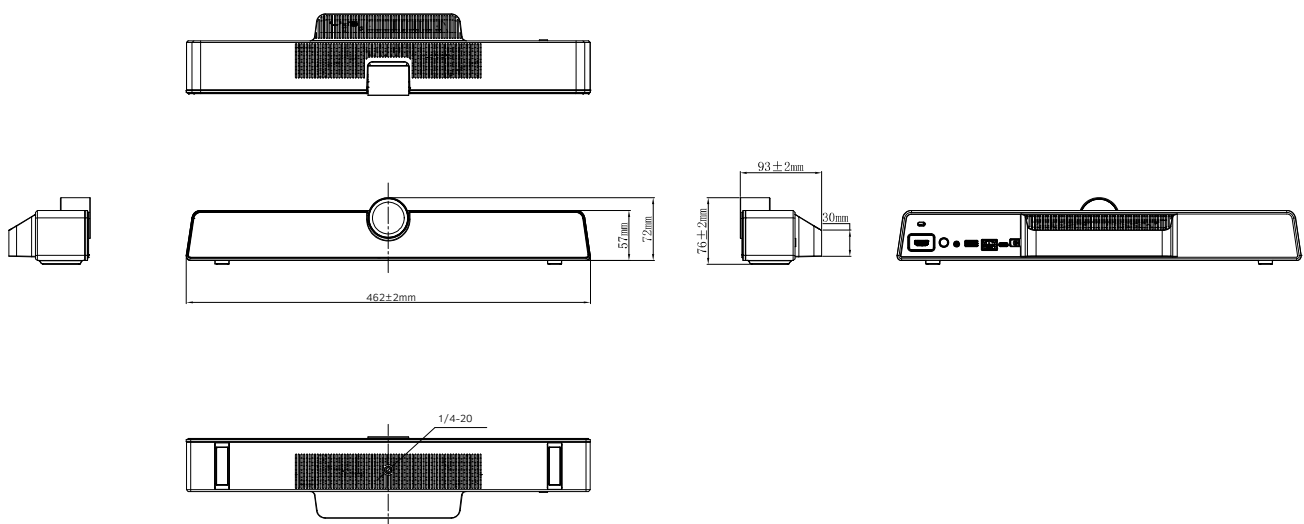

MAXHUB

Product Specification

MAXHUB

I. Product Features

1. Plug and Play: Integrated design that becomes instantly operational after booting
2. A New Horizon: Featuring a 120-degree FOV, with a 1/2.3-inch 12MP sensor
3. Digital Zooming: 5x
4. Presets: 3 Zooming Presets that instantly sets up for conference
5. Built-in Speaker: Satisfies the need for larger spaces
6. Built-in Microphone: Six-element MEMS microphone array with high sensitivity and 8 metres of voice pickup range
7. Clearer Voice: Noise reduction, echo cancellation, anti-reverberation, built-in AGC algorithm that enhances voice collection
8. Wireless Connection: Dual wi-fi module support wireless screen-sharing as well as network connection. Share the screens wirelessly via MAXHUB Share or screen-share dongles
9. Broad Compatibility: Supports connecting with a laptop, working as a camera, speaker, and microphone
10. Flexible installation: Mount it on a wall or put it on a desk

II. Dimensions

MAXHUB

III. Camera

Pixel	12M
Resolution and Frame Rate	H.264/MJPG :
	(1)3840×2160 (2)2560×1440 (3)1920×1080 (4)1280×720 (5)1024*576 (6)960×540 (7)800×600 (8)640×480 (9)640×360 (10)480×270 (11)352×288 (12)320×240 (13)320×180 (14)176×144 (15)160×120 (16)160×90
	YUV2 :
	(1)640×480 (2)640×360 (3)480×270 (4)352×288 (5)320×240 (6)320×180 (7)176×144 (8)160×120 (9)160×90
Output Format	H.264/MJPG/YUY2
Field of View	FOV 120°(D)
Adjustable Angle	Up and down 15 by manual adjustment
Focus mode	Fixed focus
Focus distance	1m

MAXHUB

VII. Power

Power Requirements	12V 3A
Overall Power(Max.)	36W
Standby Power	≤0.5W

VIII. I/O Ports

USB Type-C	1
USB3.0	1
AUDIO IN/OUT	1
HDMI OUT	1
DC 2.0	1
RJ45	1

IX. Physical Specifications

Dimension L×H×D	462×76×93 mm
Dimension (package) L×W×H	540×160×170 mm
Net Weight	1.026kg
Gross Weight	2.330kg (1 pc)
	11.730kg (4 pcs)