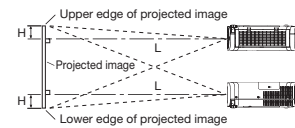

*10 One-time USB driver installation is required upon initial USB cable connection. Supports Windows® PC only. Function is not available on Windows® 10.