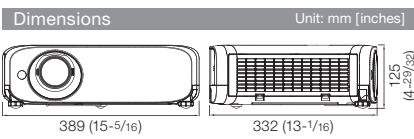

*10 One-time USB driver installation is required upon initial USB cable connection. Supports Windows® PC only. Function is not available on Windows® 10.