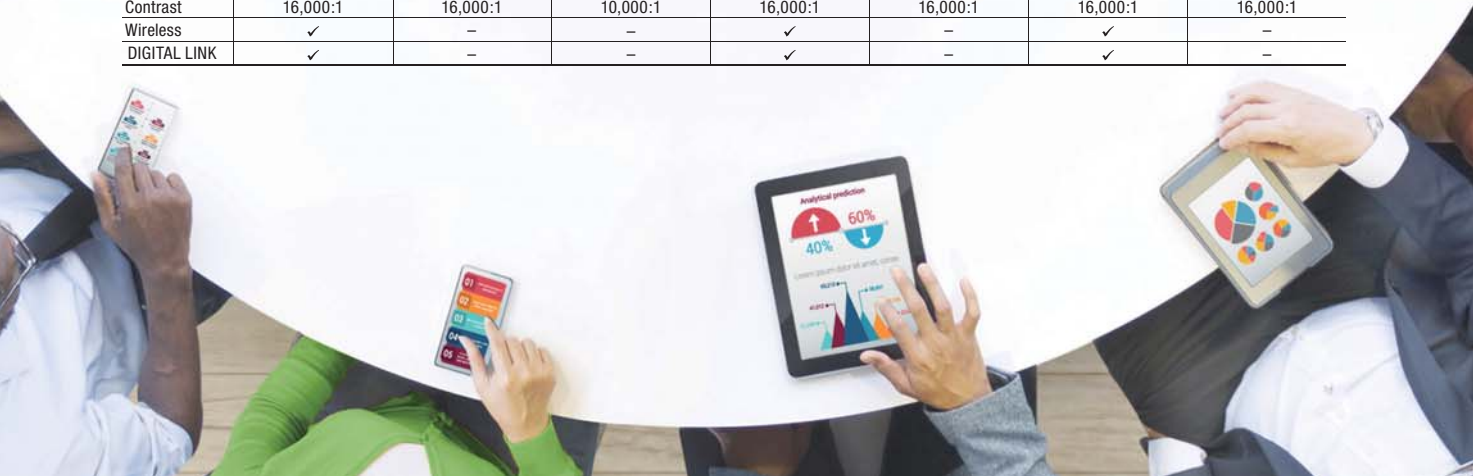

PT-VZ580 Series LCD Projectors

	PT-VZ585N	PT-VZ580	PT-VZ470	PT-VW545N	PT-VW540	PT-VX615N	PT-VX610
Resolution	WUXGA	WUXGA	WUXGA	WXGA	WXGA	XGA	XGA
Brightness	5,000 lm	5,000 lm	4,400 lm	5,500 lm	5,500 lm	5,500 lm	5,500 lm
Contrast	16,000:1	16,000:1	10,000:1	16,000:1	16,000:1	16,000:1	16,000:1
Wireless	✓	-	-	✓	-	✓	-
DIGITAL LINK	✓	-	-	✓	-	✓	-