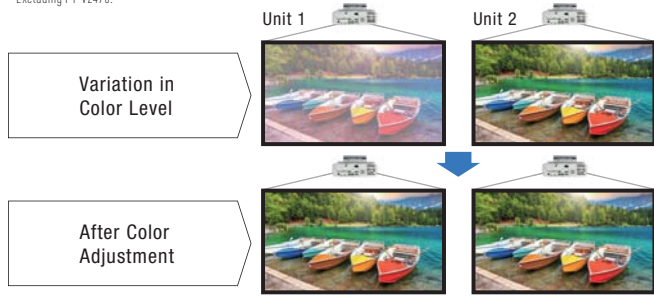

Supreme Imaging Power

Brilliant High-Quality Pictures

WUXGA (1920 x 1200 pixel) resolution native to the PT-VZ585N/VZ580/VZ470 brings crisp Full HD to meeting spaces and classrooms for immersive viewing. With high brightness of up to 5,500 lm*¹, and an increased 16,000:1 contrast ratio*², your audience is treated to vivid colors, inky blacks, pure highlights, and clearly legible text reproduction.

6-Colors Adjustment and Color Correction Functions*

For the first time in a Panasonic portable, users can correct for slight color variations in the reproduction range of individual units set up for multi-projection. This is particularly useful for side-by-side configurations. Very large images can be seamlessly presented in auditoriums and boardrooms.

* Excluding PT-VZ470.