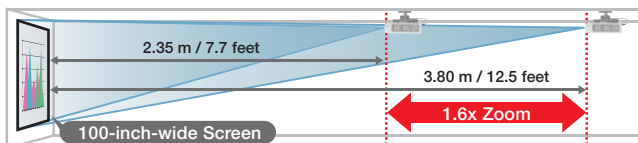

Easy Wireless Stick*⁸ (PT-VZ585N/VW545N/VX615N Only)

Windows® Mac OS

ET-UW100 (Option)

Supporting a full suite of features and eliminating the need for software installation, the Easy Wireless Stick dongle lets you plug and project from PC instantly. After one-time initial setup, projection is automatic, and the device will display images from up to 16 computers at once, and is compatible with Windows® 10.

Stress-free Installation

1.6x Zoom Lens and Lens Shift Function

Zoom lens allows you to project from wide range of distances from tabletops or ceiling. Use vertical lens shift to quickly adjust image position without distortion.