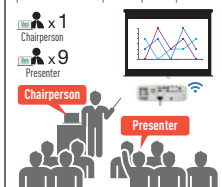

Moderated

Chairperson controls media display permission for up to 10 participants.