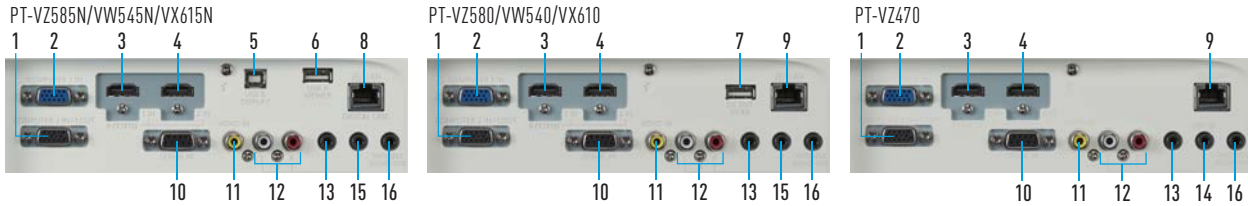

Terminals

1. COMPUTER 2 IN / 1 OUT terminal
2. COMPUTER 1 IN terminal
3. HDMI 1 IN terminal
4. HDMI 2 IN terminal
5. USB B (DISPLAY) terminal (VZ585N/VW545N/VX615N only)
6. USB A (Viewer) terminal (VZ585N/VW545N/VX615N only)
7. DC OUT (5V ZA) terminal (VZ580/VW540/VX610 only)
8. DIGITAL LINK/LAN terminal (VZ585N/VW545N/VX615N only)
9. LAN terminal (VZ580/VW540/VX610/VZ470 only)
10. SERIAL IN terminal
11. VIDEO IN terminal
12. AUDIO IN 3 terminal
13. AUDIO IN 1 terminal
14. AUDIO IN 2 (MIC IN) terminal (PT-VZ470 only)
15. AUDIO IN 2 terminal (PT-VZ585N/VW545N/VX615N/VZ580/VW540/VX610 only)
16. VARIABLE AUDIO OUT terminal

Projection distance (Unit: meters [feet])

PT-VZ585N / VZ580 / VZ470
(16:10 aspect ratio; throw ratio 1.09–1.77:1, UD ratio 17:1)

Projection image size Diagonal (inch)	Projection distance (L)		Height from the edge of screen to center of lens (H)	
	min. (wide)	max. (tele)		
30"	0.68	2.24	1.12	3.66
40"	0.93	3.04	1.51	4.95
50"	1.16	3.81	1.89	6.19
60"	1.39	4.58	2.28	7.43
70"	1.64	5.38	2.66	8.72
80"	1.87	6.14	3.03	9.95
90"	2.12	6.94	3.43	11.24
100"	2.35	7.71	3.80	12.48
120"	2.83	9.28	4.57	15.01
150"	3.54	11.62	5.72	18.77
200"	4.73	15.52	7.64	25.07
250"	5.92	19.43	9.56	31.36
300"	7.11	23.33	11.48	37.65

PT-VW545N / VW540
(16:10 aspect ratio; throw ratio 1.08–1.76:1, UD ratio 17:1)

Projection image size Diagonal (inch)	Projection distance (L)		Height from the edge of screen to center of lens (H)	
	min. (wide)	max. (tele)		
30"	0.68	2.22	1.12	3.66
40"	0.92	3.01	1.51	4.94
50"	1.15	3.77	1.88	6.18
60"	1.38	4.53	2.26	7.41
70"	1.62	5.33	2.65	8.69
80"	1.86	6.09	3.03	9.93
90"	2.10	6.88	3.42	11.21
100"	2.33	7.64	3.79	12.44
120"	2.80	9.20	4.56	14.96
150"	3.51	11.51	5.70	18.71
200"	4.69	15.38	7.61	24.98
250"	5.87	19.25	9.52	31.25
300"	7.05	23.12	11.43	37.51

PT-VX615N / VX610
(4:3 aspect ratio; throw ratio 1.17–1.90:1, UD ratio 9:1)

Projection image size Diagonal (inch)	Projection distance (L)		Height from the edge of screen to center of lens (H)	
	min. (wide)	max. (tele)		
30"	0.69	2.26	1.14	3.73
40"	0.94	3.07	1.54	5.04
50"	1.17	3.85	1.92	6.30
60"	1.41	4.62	2.30	7.55
70"	1.65	5.43	2.70	8.86
80"	1.89	6.20	3.08	10.12
90"	2.14	7.01	3.48	11.42
100"	2.37	7.79	3.87	12.68
120"	2.86	9.37	4.65	15.24
150"	3.58	11.73	5.81	19.07
200"	4.78	15.67	7.76	25.45
250"	5.98	19.61	9.70	31.84
300"	7.18	23.56	11.65	38.22

Optional accessories

ET-PKL100H Ceiling Mount Bracket for High Ceilings 	ET-PKL100S Ceiling Mount Bracket for Low Ceilings 	ET-LAV400 Replacement Lamp Unit 	ET-UW100*8 Easy Wireless Stick
ET-PKV400B Projector Mount Bracket 	ET-RFV410 Replacement Filter Unit (For PT-VZ585N/VZ580/VW545N/VW540/VX615N/VX610) 	ET-RFV400 Replacement Filter Unit (For PT-VZ470) 	
ET-SWA100 Series Early Warning Software	ET-YFB200G DIGITAL LINK Switcher	ET-YFB100G Digital Interface Box