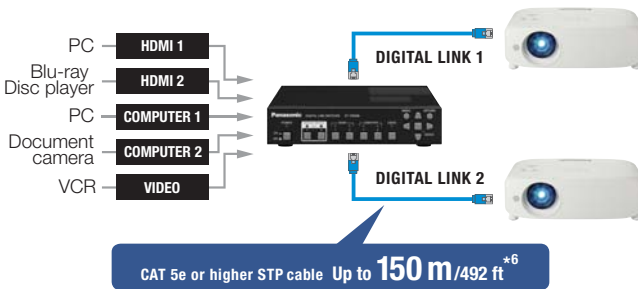

* The number of windows that can be projected simultaneously varies depending on application used. Please refer to operating instructions for the application.

Wireless Manager ME 6.4

Windows® Mac OS

Included Panasonic Wireless Manager software for Mac and Windows® PC lets you cast media from the screen of your computer via wireless LAN with a host of display options right at your fingertips.

Single-Cable DIGITAL LINK Connection (PT-VZ585N/VW545N/VX615N Only)

DIGITAL LINK transmits uncompressed video, audio, and control commands through a single CAT 5e or higher STP cable for distances of up to 150 m (492 ft)*⁶ in Long Reach Mode. Optional DIGITAL LINK Switcher or Digital Interface Box reduces cabling and associated costs by connecting multiple source devices and transmitting signals to the projector via a single cable.