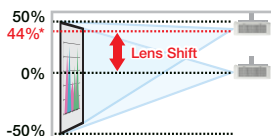

Easy Wireless Stick*⁸ (PT-VZ585N/VW545N/VX615N Only)

Windows® Mac OS

ET-UW100 (Option)

Supporting a full suite of features and eliminating the need for software installation, the Easy Wireless Stick dongle lets you plug and project from PC instantly. After one-time initial setup, projection is automatic, and the device will display images from up to 16 computers at once, and is compatible with Windows® 10.

Stress-free Installation

1.6x Zoom Lens and Lens Shift Function

Zoom lens allows you to project from wide range of distances from tabletops or ceiling. Use vertical lens shift to quickly adjust image position without distortion.