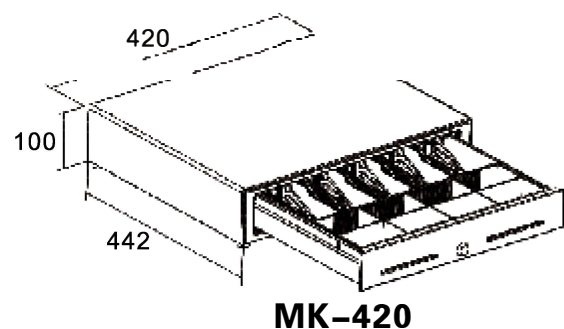

MK-410 / MK-420 Series Specifications

MODEL NUMBER	MK-410	MK-420
PHYSICAL		
Dimension	410(W)x420(D)x100(H)mm	420(W)x440(D)x100(H)mm
Construction	Thick gauge cold rolled steel & SECC	
Finish	Textured hybrid powder coat	
Color	Black, Beige and Custom type	
Roller	Polyurethane for smooth operation	
CASH TRAY (INSERT)		
Construction	Shatter-resistant plastic	
Currency Layout	4,5,6,8-Bill with Metal Metal wire grips, 8 Adjustable Coin Slots	
Media Slots	2	
OPERATION		
Drawer Lock	3-Position lock / 4-Functions: locked open/closed, manual open, electronically driven	
Interface	RJ11, RJ12, USB, RS232, DC Φ 2.5 /3.5 Jack, custom type	
Lifecycle	MTBF 1,000,000 times +	
Micro Switch	Cash Drawer Status Micro Switch	

OPTION	ACCESSORIES	
	Part Number	Description
Micro-switch		
Stainless Steel Front	Tray-4148, Tray-4158 Tray-4168, Tray-4188	Cash Tray
Cash tray with different currency layout	Cover-41458	Lockable Cover for Tray-4148, Tray-4158
Different color	Bracket-41268	Under Mounting brackets
Different interfaces	DT-100U	USB Trigger
	DT-100RS	Serial Interface Trigger

Packing Details			
Models	Net Weight(kg)	Gross Weight(kg)	Carton Size(cm)
MK-410	7.8	8.8	47.0 × 48.0 × 17.0
MK-420	8.3	9.1	50.0 × 47.0 × 17.0

Specifications are subjected to change without notice.

LINE@ @cps.co.th

**Computer Peripheral
and Supplies Ltd.**

244 Soi Pattanakarn 53, Pattanakarn, Suanluang, Bangkok 10250 Thailand
Tel : (66) 0-2322-9535, 0-2722-4040 Fax : (66) 0-2322-7990
www.cps.co.th • www.facebook.com/cps.co.th