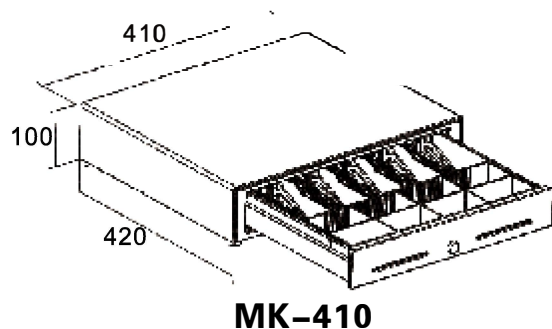

MK-410 / MK-420 Series Specifications

MODEL NUMBER	MK-410	MK-420
PHYSICAL		
Dimension	410(W)x420(D)x100(H)mm	420(W)x440(D)x100(H)mm
Construction	Thick gauge cold rolled steel & SECC	
Finish	Textured hybrid powder coat	
Color	Black, Beige and Custom type	
Roller	Polyurethane for smooth operation	
CASH TRAY (INSERT)		
Construction	Shatter-resistant plastic	
Currency Layout	4,5,6,8-Bill with Metal Metal wire grips, 8 Adjustable Coin Slots	
Media Slots	2	
OPERATION		
Drawer Lock	3-Position lock / 4-Functions: locked open/closed, manual open, electronically driven	
Interface	RJ11, RJ12, USB, RS232, DC Φ 2.5 /3.5 Jack, custom type	
Lifecycle	MTBF 1,000,000 times +	
Micro Switch	Cash Drawer Status Micro Switch	

OPTION	ACCESSORIES	
	Part Number	Description
Micro-switch		
Stainless Steel Front	Tray-4148, Tray-4158 Tray-4168, Tray-4188	Cash Tray
Cash tray with different currency layout	Cover-41458	Lockable Cover for Tray-4148, Tray-4158
Different color	Bracket-41268	Under Mounting brackets
Different interfaces	DT-100U	USB Trigger
	DT-100RS	Serial Interface Trigger

Packing Details			
Models	Net Weight(kg)	Gross Weight(kg)	Carton Size(cm)
MK-410	7.8	8.8	47.0 × 48.0 × 17.0
MK-420	8.3	9.1	50.0 × 47.0 × 17.0

Specifications are subjected to change without notice.

LINE@ @cps.co.th

**Computer Peripheral
and Supplies Ltd.**

244 Soi Pattanakarn 53, Pattanakarn, Suanluang, Bangkok 10250 Thailand
Tel : (66) 0-2322-9535, 0-2722-4040 Fax : (66) 0-2322-7990
www.cps.co.th • www.facebook.com/cps.co.th