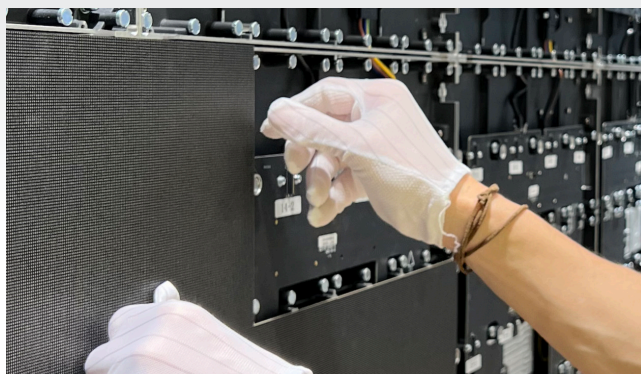

Smart Light Sensing

Automatically adjust the brightness of the LED all-in-one screen according to the environment to avoid the screen being too bright or too dark.

Smart Detection

Automatic all-round monitoring of the screen status. Real-time monitoring and dynamic adjustment, avoid short circuit and high temperature.

Smart Calibration

The LED modules can be replaced directly, and the replacement can be completed in 1 minute, and the display can be normalized without recalibration on site, making the installation and maintenance more trouble-free.

AI PICTURE QUALITY SOLUTION

HDR

Low brightness dimming being capable to show rich dark details. Show more details of the image via richer color performance and brightness adjustment, and enhance color levels with consistent color saturation and detail, more vividly viewing experience whatever you're watching.

AI Precision Dimming

Equipped with Hisense's unique ASIC picture quality solution for precision dimming. Support AIPQ function, intelligent identification of contents, adaptive to achieve optimal picture display parameters, which controls each LED pixel to accurately express brightness and chromaticity information, significantly improving the brightness and contrast of large screens.