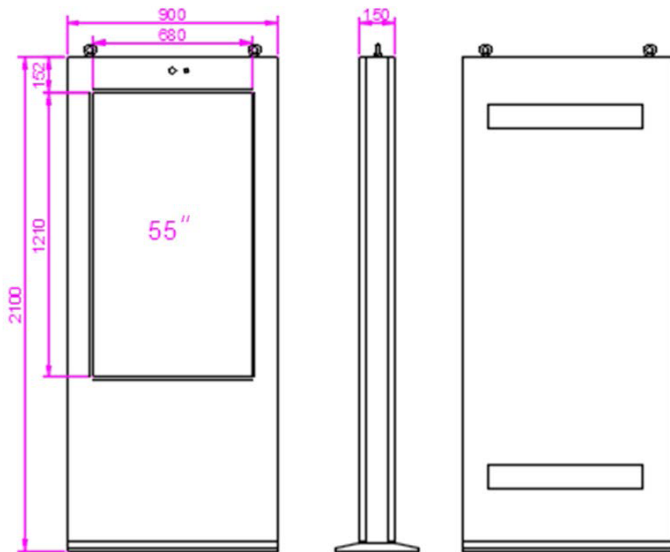

Internal Player

Processor	Quad-core Cortex-A17 up to 1.6GHz
Operating System	Android 8.1
RAM	2GB
Storage	16GB
Material Type	Video, audio, image, time, weather, countdown, txt, web page, stream media, pdf
Video	mp4,avi,mov,asf,wmv,rm,rmbv,mkv A single file can upload up to 2G, and the resolution cannot exceed 4K
Audio	mp3,wma,wav A single file can upload up to 500M
Image	jpg,jpeg,gif,bmp,png A single file can upload up to 30M, and the resolution cannot exceed 4K
Documents	PDF A single file can upload up to 500M
Decoding Capacity	1ch@4K or 4ch@1080P

Dimensions(mm)

CDG | Computer Peripheral and Supplies Ltd.

Computer Peripheral and Supplies Ltd.

244 Soi Pattanakam 53, Pattanakam, Suanluang,
Bangkok 10250 Thailand

Contact Us

Tel : (66) 0-2322-9535, 0-2722-4040

Fax : (66) 0-2322-7990

E-Mail : sales.dept@cps.co.th

Web site : www.cps.co.th, www.facebook.com/cps.co.th

More Details

Scan Here

LINE ID

Need more

Information