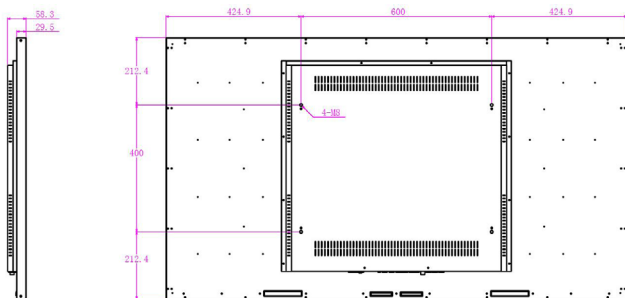

LDH65-SAI400K

Internal Player	
Processor	Quad-core Cortex-A17 up to 1.6GHz
Operating System	Android 8.1
RAM	2GB
Storage	16GB
Material Type	Video, audio, image, time, weather, countdown, txt, web page, stream media, pdf
Video	mp4,avi,mov,asf,wmv,mkv A single file can upload up to 2G, and the resolution cannot exceed 4K
Audio	mp3,wma,wav A single file can upload up to 500M
Image	jpg,jpeg,gif,bmp,png A single file can upload up to 30M, and the resolution cannot exceed 4K
Documents	pdf, doc, docx, ppt, pptx, xls, xlsx and txt. A single file can upload up to 200 MB
Decoding Capacity	1ch@4K or 4ch@1080P

Dimensions(mm)

244 Soi Pattanakarn 53, Pattanakarn, Suanluang, Bangkok 10250 Thailand
Tel : (66) 0-2322-9535, 0-2722-4040 Fax : (66) 0-2322-7990
www.cps.co.th · www.facebook.com/cps.co.th