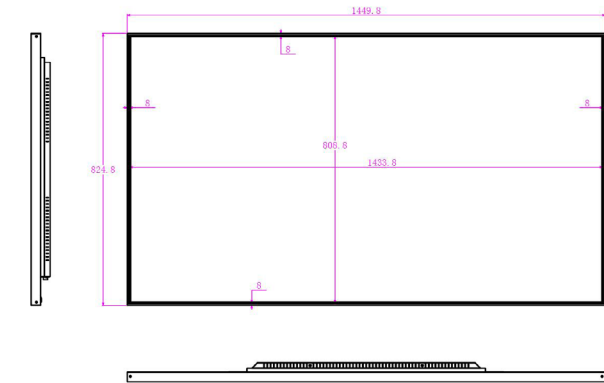

LDH65-SAI400K

Internal Player	
Processor	Quad-core Cortex-A17 up to 1.6GHz
Operating System	Android 8.1
RAM	2GB
Storage	16GB
Material Type	Video, audio, image, time, weather, countdown, txt, web page, stream media, pdf
Video	mp4,avi,mov,asf,wmv,mkv A single file can upload up to 2G, and the resolution cannot exceed 4K
Audio	mp3,wma,wav A single file can upload up to 500M
Image	jpg,jpeg,gif,bmp,png A single file can upload up to 30M, and the resolution cannot exceed 4K
Documents	pdf, doc, docx, ppt, pptx, xls, xlsx and txt. A single file can upload up to 200 MB
Decoding Capacity	1ch@4K or 4ch@1080P

Dimensions(mm)

244 Soi Pattanakarn 53, Pattanakarn, Suanluang, Bangkok 10250 Thailand
Tel : (66) 0-2322-9535, 0-2722-4040 Fax : (66) 0-2322-7990
www.cps.co.th · www.facebook.com/cps.co.th