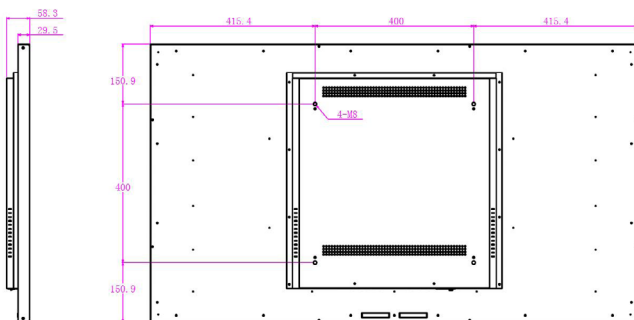

LDH55-SAI400K

Internal Player

Processor	Quad-core Cortex-A17 up to 1.8GHz
Operating System	Android 8.1
RAM	2GB
Storage	16GB
Material Type	Video, audio, image, time, weather, countdown, txt, web page, stream media, pdf
Video	mp4,avi,mov,asf,wmv,mkv A single file can upload up to 2G, and the resolution cannot exceed 4K
Audio	mp3,wma,wav A single file can upload up to 500M
Image	jpg,jpeg,gif,bmp,png A single file can upload up to 30M, and the resolution cannot exceed 4K
Documents	pdf, doc, docx, ppt, pptx, xls, xlsx and txt. A single file can upload up to 200 MB
Decoding Capacity	1ch@4K or 4ch@1080P

Dimensions(mm)

244 Soi Pattanakarn 53, Pattanakarn, Suanluang, Bangkok 10250 Thailand
Tel : (66) 0-2322-9535, 0-2722-4040 Fax : (66) 0-2322-7990
www.cps.co.th · www.facebook.com/cps.co.th