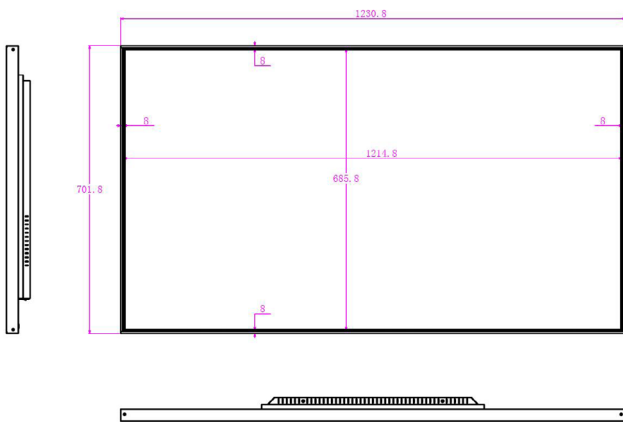

LDH55-SAI400K

Internal Player

Processor	Quad-core Cortex-A17 up to 1.8GHz
Operating System	Android 8.1
RAM	2GB
Storage	16GB
Material Type	Video, audio, image, time, weather, countdown, txt, web page, stream media, pdf
Video	mp4,avi,mov,asf,wmv,mkv A single file can upload up to 2G, and the resolution cannot exceed 4K
Audio	mp3,wma,wav A single file can upload up to 500M
Image	jpg,jpeg,gif,bmp,png A single file can upload up to 30M, and the resolution cannot exceed 4K
Documents	pdf, doc, docx, ppt, pptx, xls, xlsx and txt. A single file can upload up to 200 MB
Decoding Capacity	1ch@4K or 4ch@1080P

Dimensions(mm)

244 Soi Pattanakarn 53, Pattanakarn, Suanluang, Bangkok 10250 Thailand
Tel : (66) 0-2322-9535, 0-2722-4040 Fax : (66) 0-2322-7990
www.cps.co.th · www.facebook.com/cps.co.th