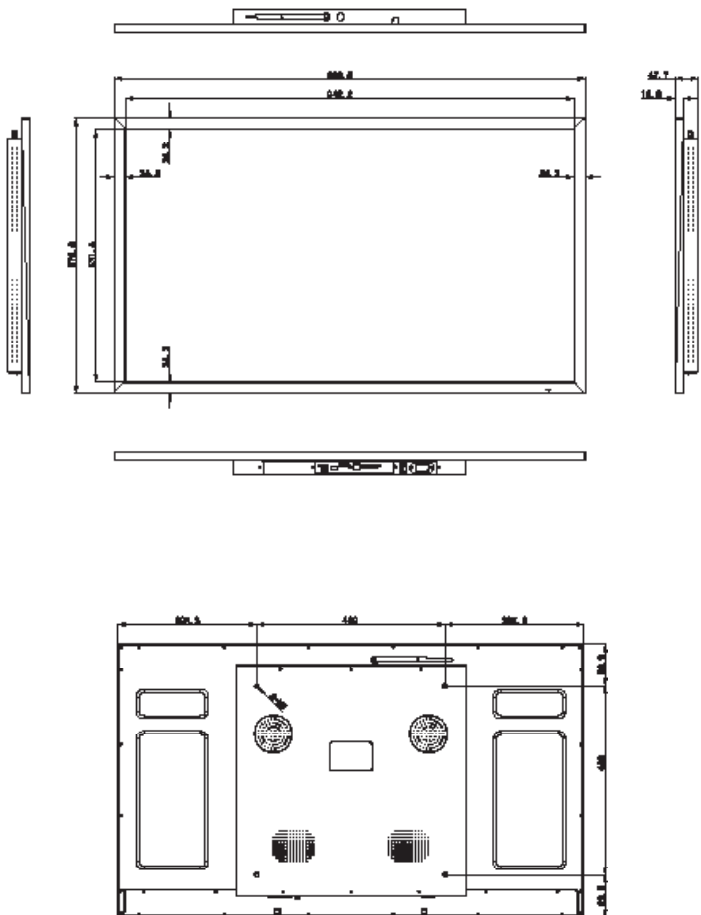

Internal Player	
Processor	Quad-core Cortex-A17 up to 1.6GHz
Operating System	Android 8.1
RAM	2GB
Storage	16GB
Material Type	Video, audio, image, time, weather, countdown, txt, web page, stream media, pdf
Video	mp4,avi,mov,asf,wmv,rm,rmvb,mkv A single file can upload up to 2G, and the resolution cannot exceed 4K
Audio	mp3,wma,wav A single file can upload up to 500M
Image	jpg,jpeg,gif,bmp,png A single file can upload up to 30M, and the resolution cannot exceed 4K
Documents	pdf, doc, docx, ppt, pptx, xls, xlsx and txt. A single file can upload up to 200 MB
Decoding Capacity	1ch@4K or 4ch@1080P

Dimensions(mm)

244 Soi Pattanakarn 53, Pattanakarn, Suanluang, Bangkok 10250 Thailand
Tel : (66) 0-2322-9535, 0-2722-4040 Fax : (66) 0-2322-7990
www.cps.co.th · www.facebook.com/cps.co.th