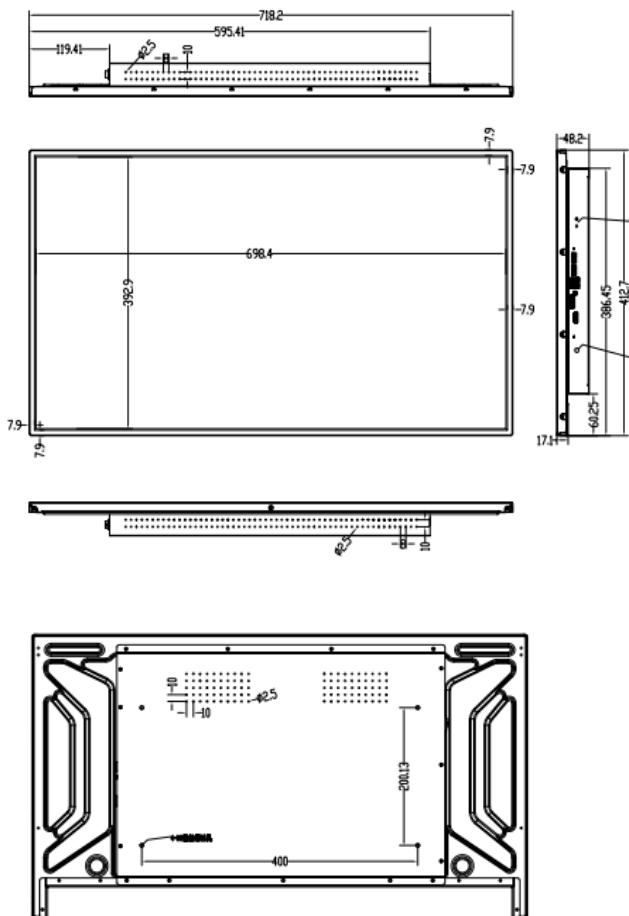

LDH32-SAI200K

Internal Player

Processor	Quad-core Cortex-A17 up to 1.6GHz
Operating System	Android 8.1
RAM	2GB
Storage	16GB
Material Type	Video, audio, image, time, weather, countdown, txt, web page, stream media, pdf
Video	mp4,avi,mov,asf,wmv,mkv A single file can upload up to 2G, and the resolution cannot exceed 4K
Audio	mp3,wma,wav A single file can upload up to 500M
Image	jpg,jpeg,gif,bmp,png A single file can upload up to 30M, and the resolution cannot exceed 4K
Documents	pdf, doc, docx, ppt, pptx, xls, xlsx and txt. A single file can upload up to 200 MB
Decoding Capacity	1ch@4K or 4ch@1080P

Dimensions(mm)

244 Soi Pattanakarn 53, Pattanakarn, Suanluang, Bangkok 10250 Thailand
Tel : (66) 0-2322-9535, 0-2722-4040 Fax : (66) 0-2322-7990
www.cps.co.th · www.facebook.com/cps.co.th