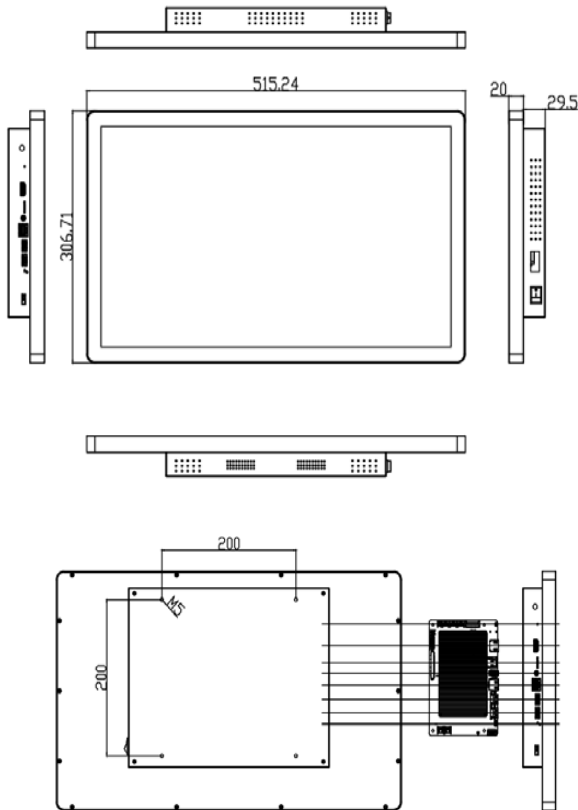

Internal Player

Processor	Quad-core Cortex-A17 up to 1.6GHz
Operating System	Android 8.1
RAM	2GB
Storage	16GB
Material Type	Video, audio, image, time, weather, countdown, txt, web page, stream media, pdf
Video	mp4,avi,mov,asf,wmv,mkv A single file can upload up to 2G, and the resolution cannot exceed 4K
Audio	mp3,wma,wav A single file can upload up to 500M
Image	jpg,jpeg,gif,bmp,png A single file can upload up to 30M, and the resolution cannot exceed 4K
Documents	pdf, doc, docx, ppt, pptx, xls, xlsx and txt. A single file can upload up to 200 MB
Decoding Capacity	1ch@4K or 4ch@1080P

Dimensions(mm)

CDG Computer Peripheral and Supplies Ltd.

244 Soi Pattanakarn 53, Pattanakarn, Suanluang, Bangkok 10250 Thailand
Tel : (66) 0-2322-9535, 0-2722-4040 Fax : (66) 0-2322-7990
www.cps.co.th · www.facebook.com/cps.co.th