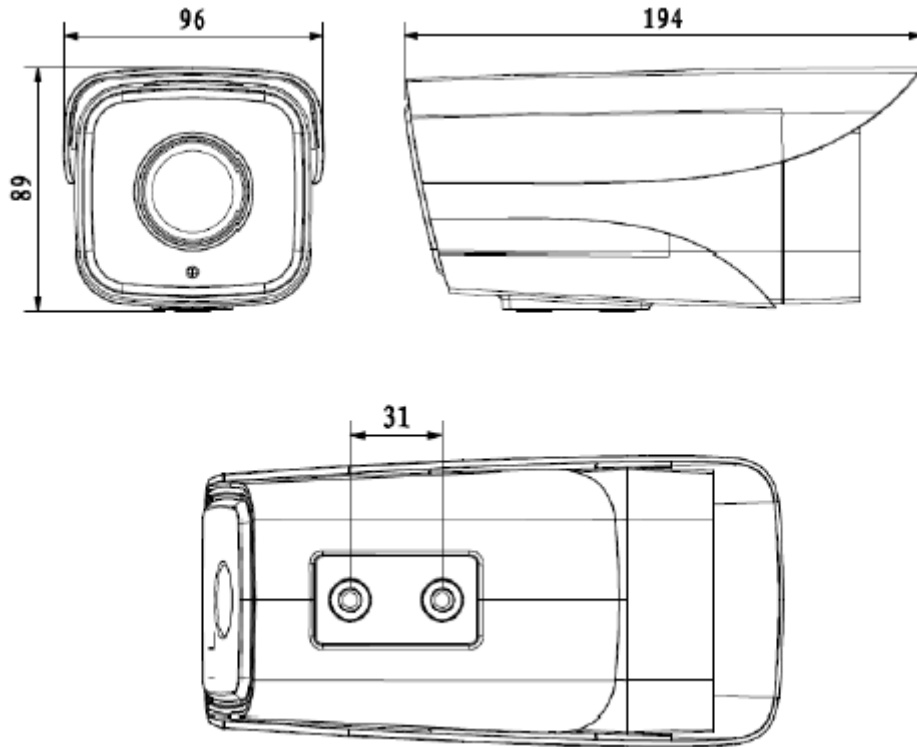

DH-HAC-HFW1200M-I2

Dimensions (mm)

CDG | Computer Peripheral
and Supplies Ltd.

Computer Peripheral and Supplies Ltd.

244 Soi Pattanakarn 53, Pattanakarn, Suanluang, Bangkok 10250 Thailand

Tel : (66) 0-2322-9535, 0-2722-4040

Fax : (66) 0-2322-7990

Email : sales.dept@cps.co.th

Web site : www.cps.co.th | www.facebook.com/cps.co.th