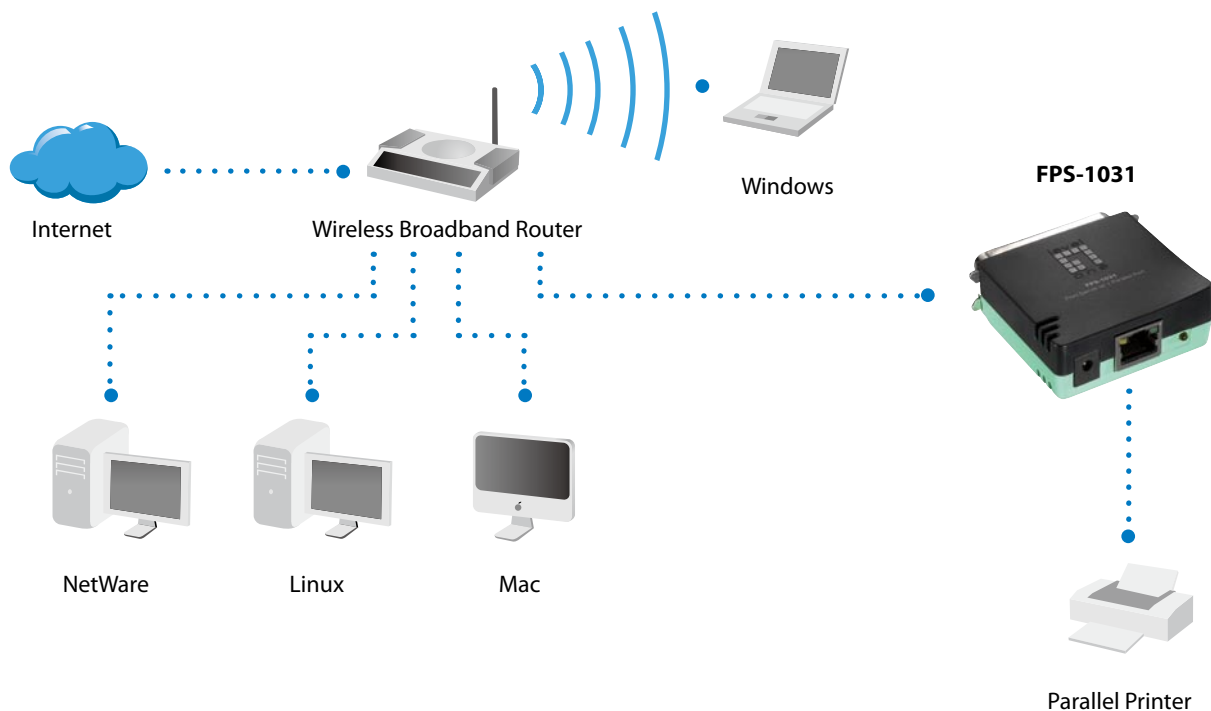

Technical Specification

Standards Compliance

IEEE 802.3 10Mbps Ethernet
IEEE 802.3u 100Mbps Fast Ethernet

Network Interface

1x 10/100Mbps Auto-sensing RJ-45 port
1x DB-36 pin male Centronic (bi-directional)
DHCP Client

Operating System Support

Windows ME, 2000, XP, Vista
Mac OS 8.1 or higher
UNIX/Linux
NetWare (Bindery/NDS)

Network Print Protocol Support

TCP/IP, IPX, NetBEUI, AppleTalk, LPR, SMB over
TCP/IP, Internet Printing Protocol (IPP), RAW

Software Upgradeable

Web interface
Windows-based Setup Program
TFTP

Device Management

Web-based user interface
Windows-based Setup Program
SNMP & HP Web JetAdmin Support

Physical Specifications

LEDs
Power/Status, Link, Activity

Power Supply

3.3V, 2A

Dimension

59mm (L) x 57mm (W) x 23mm (H)

Weight

52g

Operating Temperature and Humidity

Operating: 0°C ~ 50°C @ 0% ~ 70% (non-condensing)
Storage: -5°C ~ 65°C @ 0% ~ 80% (non-condensing)

EMI Certifications

CE, FCC Class B

Product Diagram

Order Information

Package Content

FPS-1031: Print Server with 1 Parallel Port

FPS-1031
Power Adapter
CD Manual/Driver/Utility
Quick Installation Guide

All mentioned brand names are registered trademarks and property of their owners. Technical specifications are subject to change without notice.

© Copyright Digital Data Communications GmbH. All Rights Reserved.

LINE@ @cps.co.th