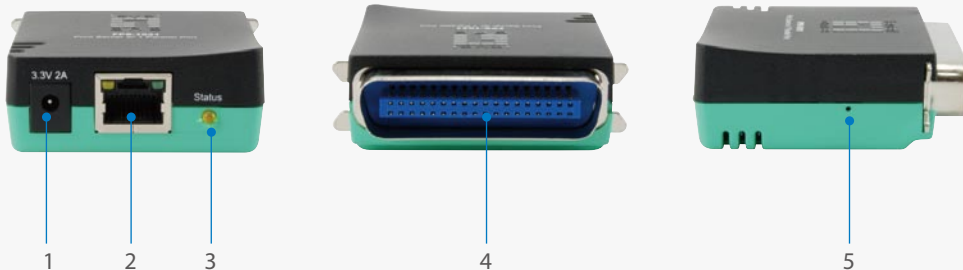

Print Server with 1 Parallel Port

FPS-1031

H/W Version: 1

The LevelOne FPS-1031 print server is an ideal network printing solution for small offices, home offices, schools and other businesses that require printer sharing over the same network.

Multi OS and Network Printing Protocol Support

The FPS-1031 is a print server with 1 parallel port that supports Windows ME, 2000, XP and Vista operating systems as well as Mac OS 8.1 and higher, UNIX/Linux and Netware (Bindery/NDS).

Easy Installation Wizard

The LevelOne FPS-1031 is easily configurable using a Web Browser or the Windows based configuration program included with the CD-ROM.

1. Power Port
2. RJ-45 LAN Port
3. Status Indicator
4. Parallel Port
5. Reset Port