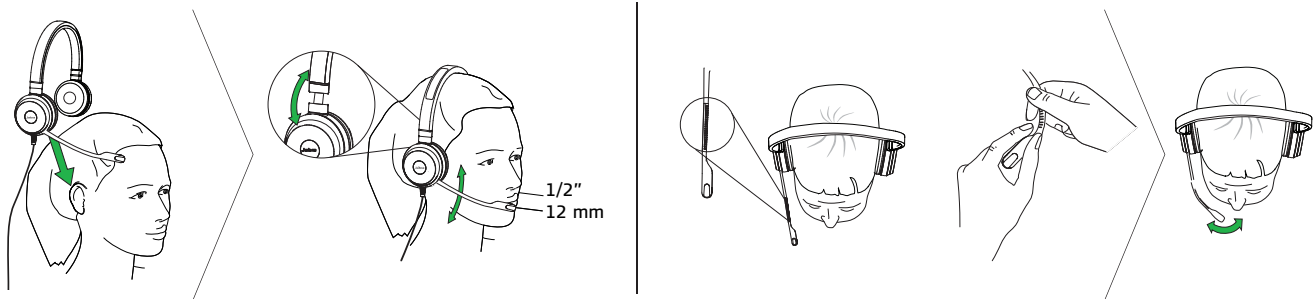

Flexible Plug and Play connectivity

Works straight out of the box. Installation is as easy as simply plugging it in to the USB port on your laptop.

All day comfort (Evolve 20SE)

Built for style and comfort with soft leatherette ear cushions. Adjustable headband lets you find the perfect fit.

Jabra Evolve 20/20SE – Quick Start Guide

01 How to connect

02 How to wear

03 How to use

Jabra Evolve 20/20SE variants

Variant	Variant name	Description	Detail
	Jabra Evolve 20 UC mono Item: 4993-829-209	Corded mono headset for VoIP softphone	<ul style="list-style-type: none"> Optimized for Unified Communication with USB adapter that enables easy integration with PC. Foam ear cushions.
	Jabra Evolve 20 UC stereo Item: 4999-829-209	Corded stereo headset for VoIP softphone	
	Jabra Evolve 20 MS mono Item: 4993-823-109	Certified for Skype for Business mono headset for VoIP softphone	
	Jabra Evolve 20 MS stereo Item: 4999-823-109	Certified for Skype for Business stereo headset for VoIP softphone	
	Jabra Evolve 20SE UC mono Item: 4993-829-409	Corded mono headset for VoIP softphone	<ul style="list-style-type: none"> Optimized for Unified Communication with USB adapter that enables easy integration with PC. Leatherette ear cushions.
	Jabra Evolve 20SE UC stereo Item: 4999-829-409	Corded stereo headset for VoIP softphone	
	Jabra Evolve 20SE MS mono Item: 4993-823-309	Certified for Skype for Business mono headset for VoIP softphone	
	Jabra Evolve 20SE MS stereo Item: 4999-823-309	Certified for Skype for Business stereo headset for VoIP softphone	