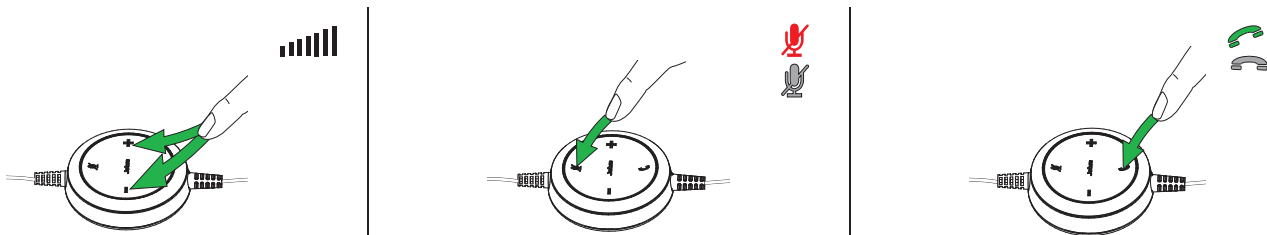

Jabra Evolve 20/20SE – Quick Start Guide

01 How to connect

02 How to wear

03 How to use

Jabra Evolve 20/20SE variants

Variant	Variant name	Description	Detail
	Jabra Evolve 20 UC mono Item: 4993-829-209	Corded mono headset for VoIP softphone	<ul style="list-style-type: none"> Optimized for Unified Communication with USB adapter that enables easy integration with PC. Foam ear cushions.
	Jabra Evolve 20 UC stereo Item: 4999-829-209	Corded stereo headset for VoIP softphone	
	Jabra Evolve 20 MS mono Item: 4993-823-109	Certified for Skype for Business mono headset for VoIP softphone	
	Jabra Evolve 20 MS stereo Item: 4999-823-109	Certified for Skype for Business stereo headset for VoIP softphone	
	Jabra Evolve 20SE UC mono Item: 4993-829-409	Corded mono headset for VoIP softphone	<ul style="list-style-type: none"> Optimized for Unified Communication with USB adapter that enables easy integration with PC. Leatherette ear cushions.
	Jabra Evolve 20SE UC stereo Item: 4999-829-409	Corded stereo headset for VoIP softphone	
	Jabra Evolve 20SE MS mono Item: 4993-823-309	Certified for Skype for Business mono headset for VoIP softphone	
	Jabra Evolve 20SE MS stereo Item: 4999-823-309	Certified for Skype for Business stereo headset for VoIP softphone	