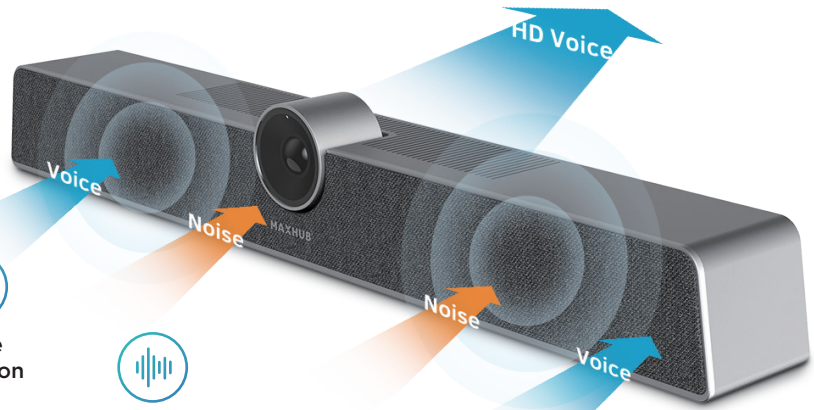

The MAXHUB UC S05 Unified Communication Bar

UNLEASH THE POWER OF COLLABORATION WITH THE MAXHUB UC S05

A simple all-in-one unified communication solution. Quickly deploy video conferencing solution without compromising on professional audio and visual experience.

FOCUSES ON THE PRESENTER

Auto-framing with intelligent face detection and voice localization tracks whoever is speaking and smoothly switches between presenters.

3 CAMERA POSITION PRESETS

Enable instant meeting start up, free from repeated camera setting

120° FOV

Full room coverage

Adaptive echo
canceller

Automatic
tracking

Noise
reduction

Automatic
gain control

Dereverberation

> Studio-quality Sound

6-element Microphone | 8W Speakerphone

> Try More Ways

- Various ports that come in handy.
- Mount on a wall, on top of a display, or on desktop.

AUX IN/OUT | USB Type-C | DC 2.0

AUX IN/OUT

USB Type-C DC 2.0