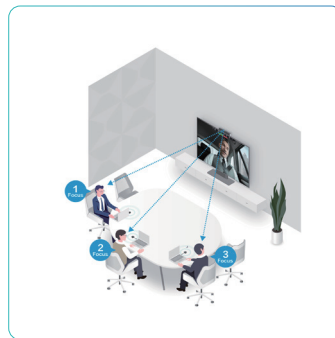

Collaborate Effortlessly

Auto-framing, zoom in/out, camera position preset to be controlled by the remote controller.

USB

A Visionary Camera

Auto-framing | 3 Camera position presets | 120° Viewing angle | 12MP | 5X digital zoom

FOCUSES ON THE PRESENTER

Auto-framing with intelligent face detection and voice localization tracks whoever is speaking and smoothly switches between presenters.

3 CAMERA POSITION PRESETS

Enable instant meeting start up, free from repeated camera setting

120° FOV

Full room coverage

Adaptive echo
canceller

Automatic
tracking

Noise
reduction

Automatic
gain control

Dereverberation

> Studio-quality Sound