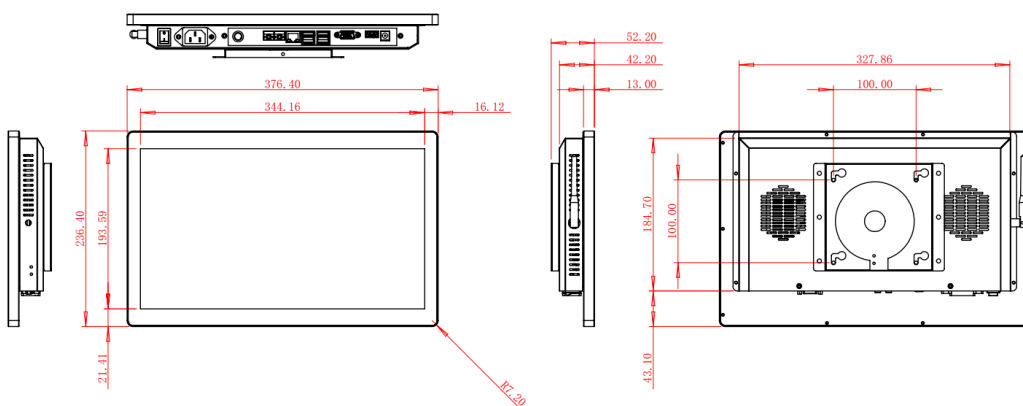

SPECIFICATION OF EPM-156/ EPC-156

Model Name	EPM-156	EPC-156
Description	15.6" Industrial Touch Monitor	15.6" Industrial Touch Panel PC
Display Size	15.6" Diagonal	
Display area (mm)	344.16(W)×193.59(H) mm	
Brightness	300 cd/m²	
Resolution	1920x1080 pixel	
Aspect ratio	16:9	
Contrast ratio	800 : 1 (Typ.) (Transmissive)	
Pixel pitch (um)	0.17925 (H) X 0.17925 (V)	
Pixel per inch (PPI)	141PPI	
Viewing angle	85/85/85/85 (Typ.)(CR≥10)	
Display Color	16.7M	
Touchscreen	PCAP Multitouch 10 Points	
Front Protection	Tempered Glass	
Engine	HDMI+VGA for Display + USB for Touch	Intel Celeron J4215 4Core 2.0GHz
Memory/ Storage	N/A	8G DDR4, 128GB SSD
Input Port	USB for Touchscreen	4x USB, HDMI, VGA, Audio In/Out
Network	N/A	Gigabit LAN (RJ45), WIFI, BT
OS	N/A	Windows 10/ Linux
MTBF	30KHrs	30KHrs
Input power	12Vdc Adaptor for 100-240Vac	
Power consumption	15W	50W
Dimensions (mm)	Approx. 247.4x166.4x36 (TBD)	Approx. 247.4x166.4x36 (TBD)
Weight (Net)	2 kg	3 kg
Mounting	VESA 75x75mm	
Operating temperature	-20°C ~ +70°C	0°C ~ +50°C
Storage temperature	-20°C ~ +70°C	-20°C ~ +60°C

DRAWING OF EPM-156/EPC-156

More Details

Scan Here
LINE ID
Need more
Information