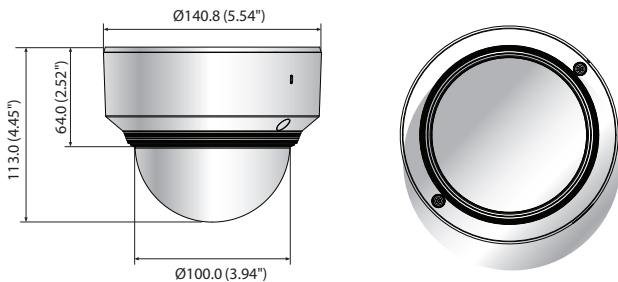

Dimensions

Unit : mm (inch)