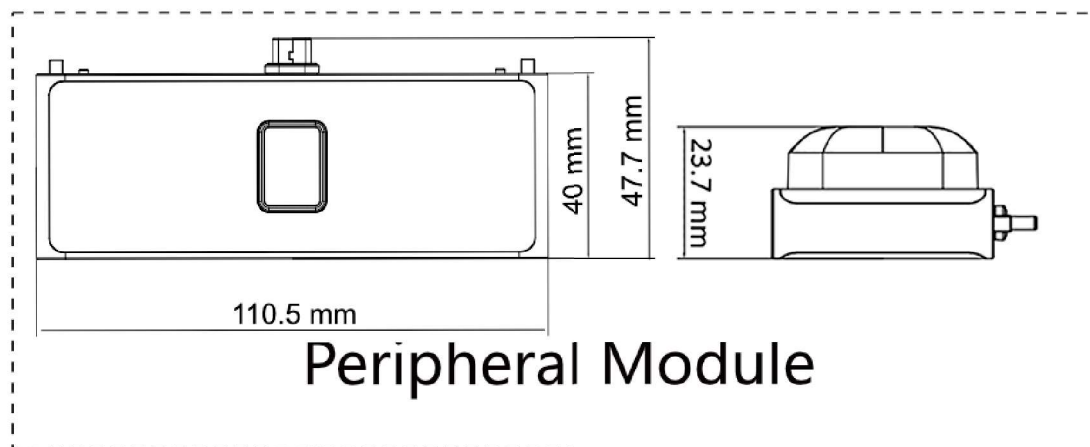

▪ Dimension