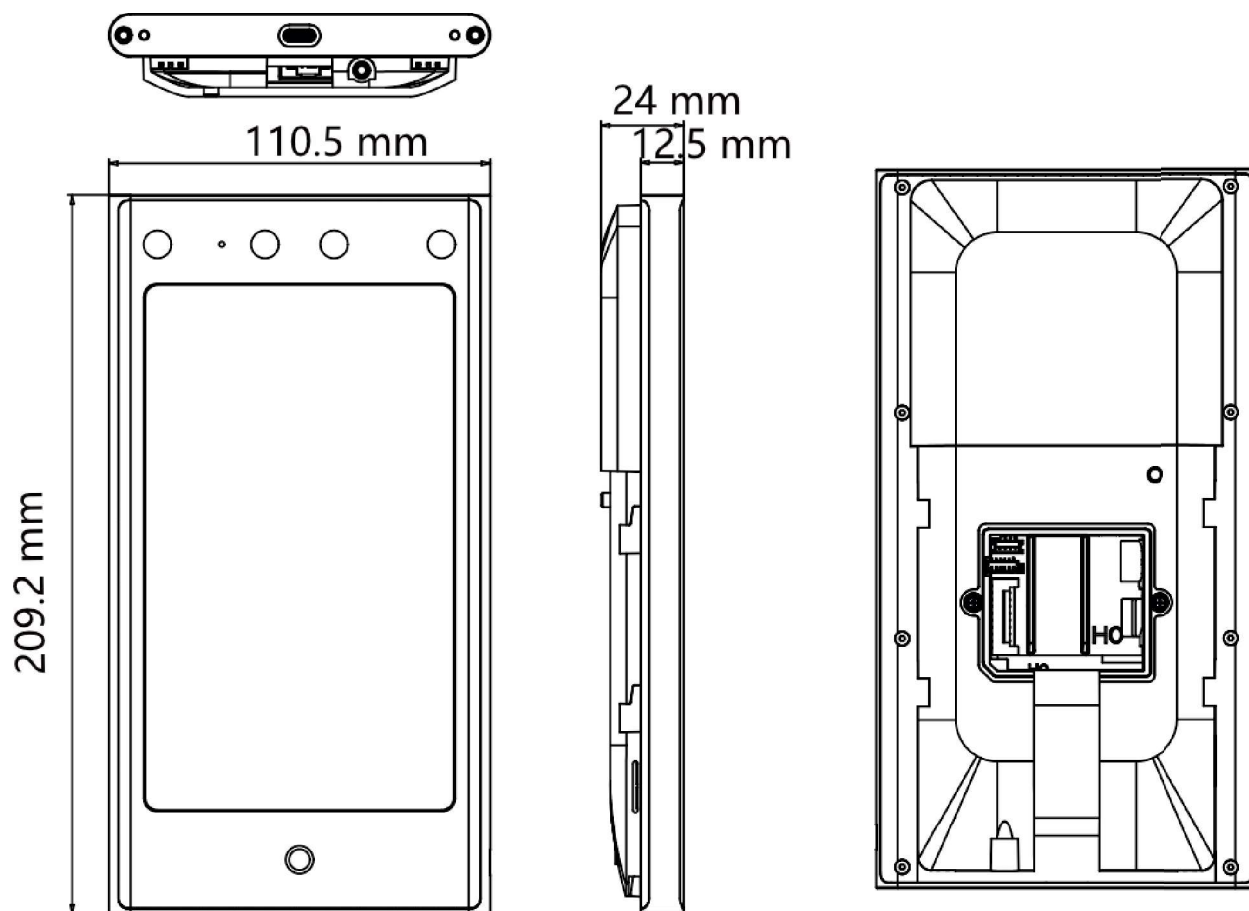

▪ Dimension