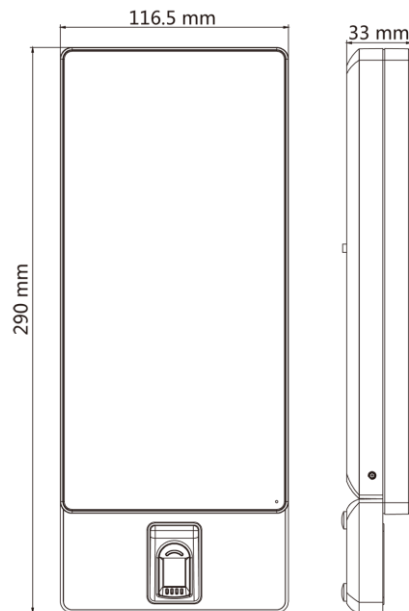

General

Power supply method	2-pin connector
Power supply	12 VDC/2 A
Working temperature	-30 °C to 60 °C (-22 °F to 140 °F)
Working humidity	10 to 90% (No condensing)
Dimensions	290 mm × 116.5 mm × 33 mm (11.4" × 4.6" × 1.3")
Protective level	IP65
Installation	Surface
Language	English, Spanish (South America), Arabic, Thai, Indonesian, Russian, Vietnamese, Portuguese (Brazil)
Platform	Hik-ProConnect and HikCentral Professional

▪ **Available Model**

DS-K1T671MF

▪ **Dimension**

With Fingerprint Module