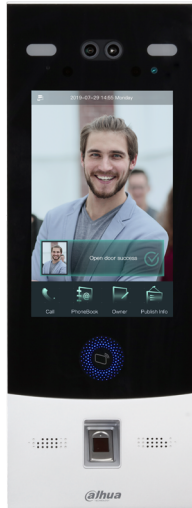

DHI-VT07541G

Digital Face Recognition Outdoor Station

- Anodized aluminium alloy middle frame
- 8 inch capacitive touch screen and high definition IPS screen; resolution: 800 (H)×1280 (V)
- Face, fingerprint, password, and card unlock
- Face verification accuracy>99%; face comparison time ≤0.2s per person; false recognition rate<0.1%
- Face profiles can be recognized, the profile angle range is 0°–90°
- Support liveness detection
- Full duplex communication
- Outdoor stations can be managed through the platform; voice communication between mobile app and platform
- 2 MP low illuminance wide dynamic dual camera; white light fill light and IR fill light, fill light brightness can be adjusted
- Support duress alarm, tamper alarm, and fire alarm
- IK07; IP66 (Apply silica gel to gaps between the device and the wall. Liquid sodium silicate is recommended. For details, see the quick start guide.)
- Surface mount and flush mount

| | |
|--------------------|---|
| Appearance | G series |
| Display | High definition IPS screen |
| Screen Type | Capacitive screen |
| Resolution | 800 (H)×1280 (V) |
| Camera | 1/2.8" 2MP CMOS |
| Angle of View | H:88°, V:47°, D:105° |
| WDR | 120dB |
| Light Compensation | Auto white light fill light Auto IR light fill light |
| Status Indicator | 1, blue-operation status |
| Voice prompt | Yes |