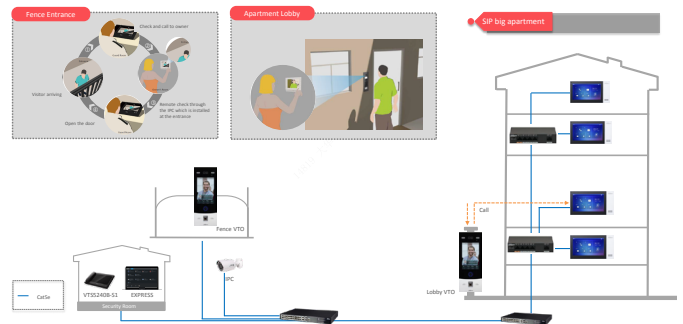

Application

Rev 001.001 © 2019 Dahua. All rights reserved. Design and specifications are subject to change without notice. Pictures in the document are for reference only, and the actual product shall prevail.