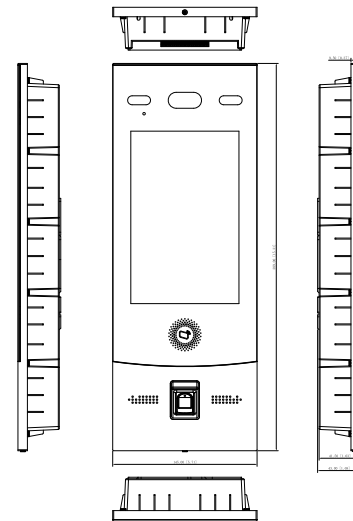

Performance

| | |
|--------------------------------|---|
| Face Recognition Range | Face-camera distance: 0.3 m–2.0 m Human height: 1.1 m–2.4 m |
| Face Recognition Configuration | Anti-fake switch Recognition threshold Facial profile angle |

| | |
|----------------------------|---|
| Face Verification Accuracy | >99% |
| Face Comparison Time | ≤0.2s |
| Capacity | |
| Face Capacity | 20,000 |
| Card Capacity | 10,000 |
| Fingerprint Capacity | 10,000 |
| Port | |
| RS-485 | 1 |
| Wiegand | 1 (input or output) |
| Ethernet | 1 10M/100M/1000M Ethernet port |
| Alarm Input | 2 (Switch quantity) |
| Alarm Output | 2 (Dry contact) |
| Alarm Linkage | Yes |
| Power Output | 1 DC 12V/100ma |
| Exit Button | 1 |
| Door Status Detection | 1 |
| Lock Control | 1, normally on or off by default |
| Alarm | |
| Tamper Alarm | Yes |
| Duress Alarm | Yes |
| Door Sensor Timeout | Yes |
| Regular | |
| Ingress Protection | IP66 (Apply silica gel to gaps between the device and the wall. Liquid sodium silicate is recommended. For details, see the quick start guide.) |
| Power Supply | Optional |
| Power Supply Mode | DC 12V/2A |
| Power Consumption | ≤24.0W |
| Product Dimensions | 389mm×145mm×43mm (15.31"×5.71"×1.69") |
| Packaging Dimensions | 413mm×182mm×104mm (16.26"×7.17"×4.09") |
| Operating Temperature | -20°C to +60°C (-4°F to +140°F) |
| Operating Humidity | 10%RH–90%RH |
| Operating Altitude | 86kPa–106kPa |
| Gross Weight | 1.91kg (4.21 lb) |
| Accessory | Mount plate |
| Installation Method | Surface mount and flush mount |
| Operating Environment | Outdoor |

Dimensions (mm[inch])

Application

Rev 001.001 © 2019 Dahua. All rights reserved. Design and specifications are subject to change without notice. Pictures in the document are for reference only, and the actual product shall prevail.