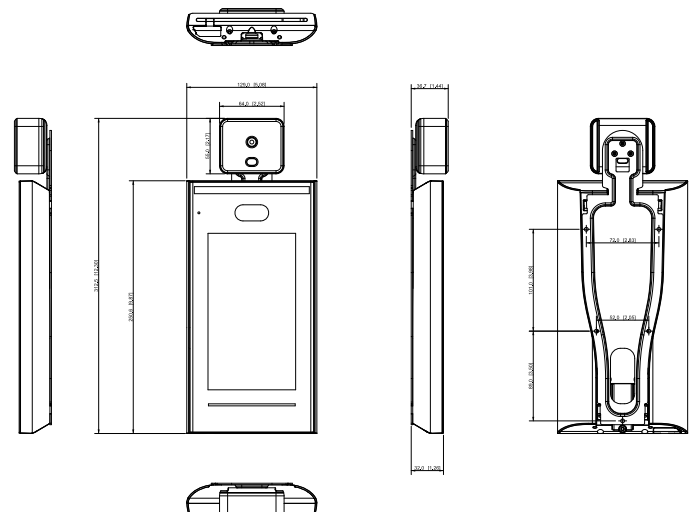

Capacity

User Capacity	100,000
Face Image Capacity	100,000
Card Capacity	100,000
Password Capacity	100,000
Record Capacity	300,000 records

Port

RS-485	1
RS-232	1
Wiegand	1 (input or output)
USB	2 USB2.0 port
Ethernet	1 1000M Ethernet Port 1 10M/100M Ethernet Port
Alarm Input	2 (Switch quantity)
Alarm Output	2 (Relay)
Alarm Linkage	Yes
Exit Button	1
Door Status Detection	1
Lock Control	1

Alarm

Anti-Passback	Yes
Tamper	Yes

Duress	Yes
Door Sensor Timeout	Yes
Intrusion	Yes
Illegal Card Exceeding Threshold	Yes

General

Power Supply	Provided
Power Supply Mode	DC 12V 2A
Power Consumption	≤24W
Product Dimensions	312.5 mm × 129.0 mm × 36.7 mm (12.30" × 5.08" × 1.44")
Packaging Dimensions	Controller packing: 380 mm × 235 mm × 124 mm (14.96" × 9.25" × 4.88") Protective case: 494 mm × 402 mm × 275 mm (19.45" × 15.83" × 10.83")
Working Temperature	Thermometer disabled: -10°C to +55°C (+14°F to +131°F) Thermometer enabled: +15°C to +30°C (+59°F to +86°F)
Working Humidity	0%RH–90%RH (non-condensing)
Working Environment	Indoor
Gross Weight	2.2 kg (4.85 lb)
Installation	Wall mounted
Certifications	CE/FCC

Ordering Information

Type	Model	Description
Face Recognition Access Controller (indoor; temperature measurement)	DHI-ASI7213X-T	7-inch Face Recognition Access Controller (indoor; temperature measurement)

Dimensions (mm[inch])

Application