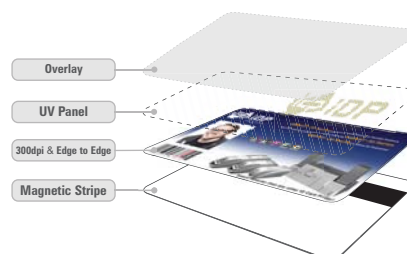

CDG Computer Peripheral and Supplies Ltd.

244 Soi Pattanakarn 53, Pattanakarn, Suanluang, Bangkok 10250 Thailand

Tel : (66) 0-2322-9535, 0-2722-4040
Fax : (66) 0-2322-7990

www.cps.co.th | www.labeldd.com

www.facebook.com/cps.co.th