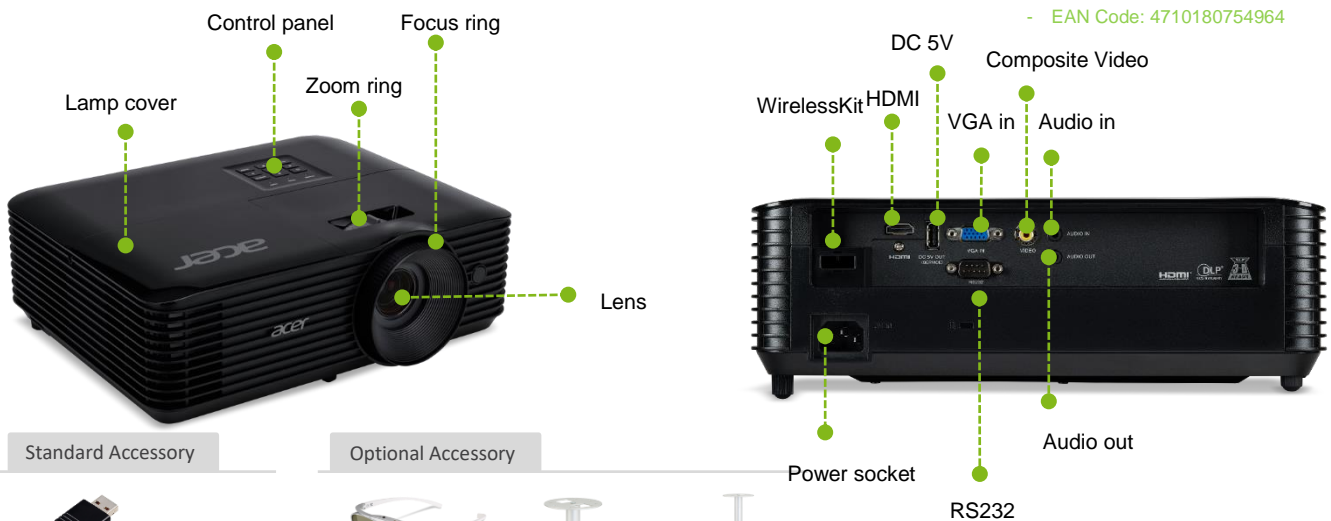

acer

BRIGHT, CLEAR,
AND WIRELESS

Acer X1227i

Wireless Projection
XGA (1,024 x 768)
4,000 ANSI lumens
24/7 operation

Product Specifications

Model name	X1227i
Projection system	DLP®
Resolution	XGA(1,024 x 768) Maximum WUXGA (1,920 x 1,200)
Brightness	4,000 ANSI Lumens (Standard), 3,200 ANSI Lumens (ECO),(Compliant with ISO 21118 standard)
Aspect ratio	4:3 (Native), 16:9 (Supported)
Contrast ratio	20,000:1Dynamic Black
Throw ratio	1.94 ~ 2.16 (51" @2m)
Zoom ratio	1.1X
Projection lens	F= 2.41~2.53, f = 21.85~24.01mm Manual Zoom & Focus
Lamp life	6,000 Hours (Standard) 30,000 Hours (ECO)
Noise level	27 dBA (ECO)
Input interface	Analog RGB/Component Video (D-sub) x 1 HDMI (Video, Audio, HDCP) x 1 PC Audio (Stereo mini jack) x 1 Composite Video (RCA) x 1
Output interface	DC Out (5V/1A, USB Type A) x 1 PC Audio (Stereo mini jack) x 1
Control interface	RS232 (D-sub) x 1
Network Interface	USB (Type A) x 1, for wireless dongle
Dimensions	313 x 240 x 113.7mm (12.3" x 9.4" x 4.5")
Weight	2.75kg (6.06lb)

Product View

X1227i

- Part Number: MR.JS611.001
- EAN Code: 4710180754964

Feature Highlights

Expressive Display

- 4,000 lumens high brightness
- 20,000:1 Dynamic Black
- Acer LumiSense smart adjustment
- Acer BlueLight Shield
- Acer ColorBoost3D brings true-to-life color
- Acer ColorSafe II prevents color decay
- HDMI 3D

Enhanced Usability

- Wireless projection frees you from cable chaos (default)
- Hidden dongle design
- 3W built-in speaker
- 24/7 operation

Installation flexibility

- 40-degree Auto H/V keystone
- Auto ceiling-mounted correction
- AC power on
- I/O power on

Eco-friendly Functionality

- Acer EcoProjection reduces power consumption up to 70%
- Up to 15,000 hours lamp life (ExtremeEco mode)

Brightness

Superior Laser Lighting

4,000 lumens high brightness provides the ability to project crystal clear, vibrant images from a long distance on a large screen even in daytime indoors.