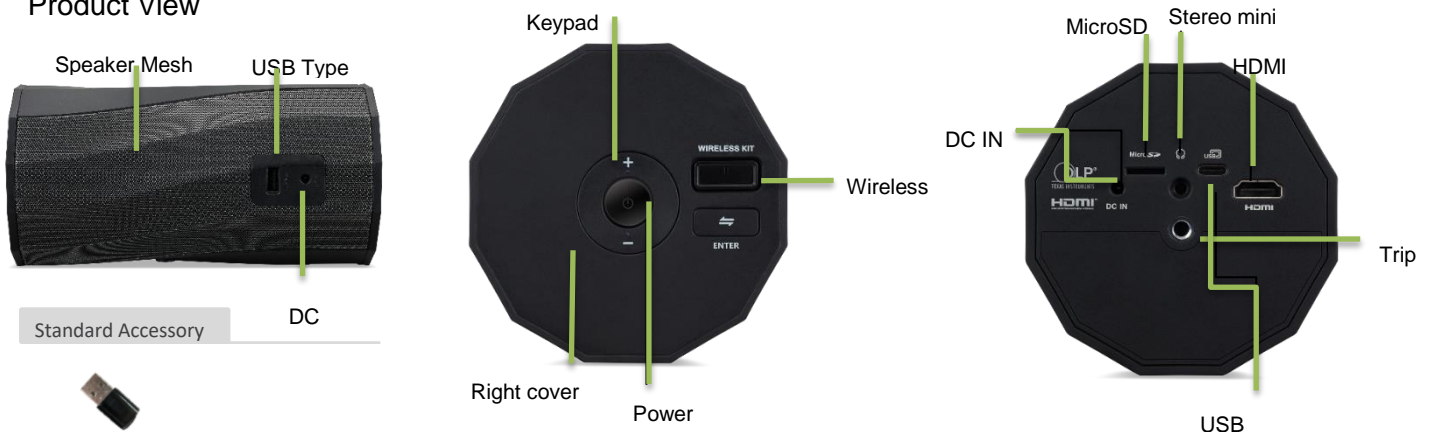

Feature Highlights

Remarkable Portability

- World 1st Auto portrait for mobile***
- Stand-Free Any Angle projection
- Perfectly sized & light weight
- Embedded battery 9,000mAh double as power bank
- Built-in Bluetooth 5W speaker
- Acer TrueHarmony

Superior Lighting

- LED light source
- Wide Color Gamut - 130% Rec. 709
- Full HD (1920 x 1080 resolution)
- 300 lumen brightness
- 5,000:1 contrast ratio
- Instant on/off

Hassle-free Projection

- Built-in Wireless Projection via Android or iOS device
- Mobile USB display (charging smart device simultaneously)
- PC USB display
- USB Type-C Display and Charge (charging smart device simultaneously)
- Multimedia playback
- Horizontal & Vertical keystone
- 4-Corner correction

Product View

Standard Accessory

Wireless Projection-Kit UWA5*

Auto Portrait

Auto Portrait display

Your phone auto-rotates, and now your projector can too! With Auto-Portrait technology, the C250i is now the world's first* portable projector that lets you change your projection orientation on the fly. No need to mess with settings or the content - just stand it up, and the Acer C250i will automatically remove those pesky black bars when you enter portrait mode.

A 100" image of pure beauty in 1080p Full HD looks so real, you'll swear you're looking out the window.

Any Angle Projection

Stand-Free, Any Angle Projection

Easily take the Acer C250i with you wherever you go. The proprietary dodecahedron wave design both saves space while allowing for fully flexible 360 degree any-angle, rotatable projection without even needing a stand.