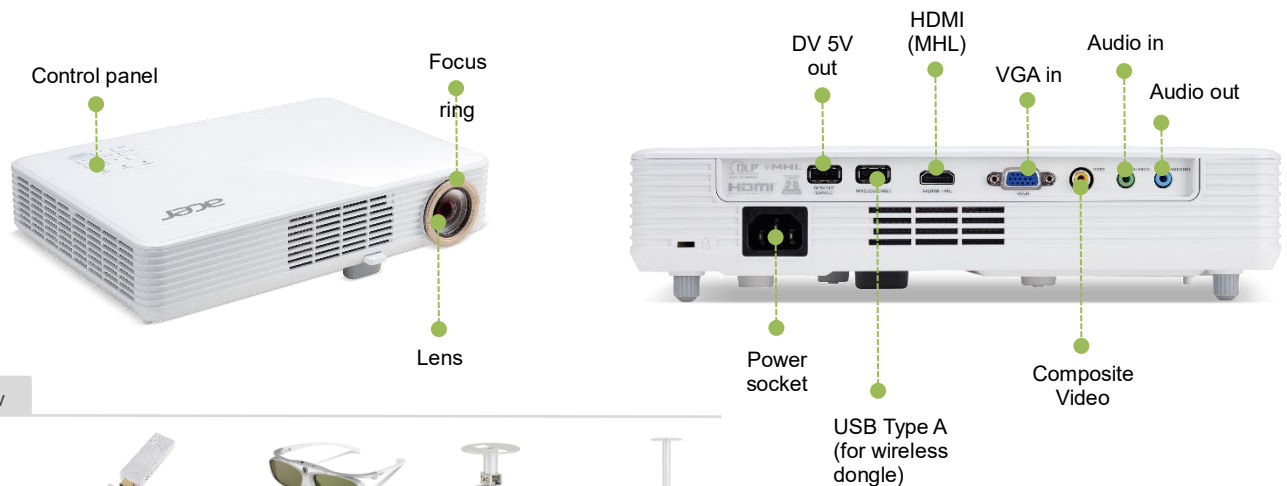

Feature Highlights

Expressive display

- Full HD (1,920 x 1,080) resolution
- Up to 3,000 lumens¹
- 1,000,000:1 contrast ratio
- Wide color gamut 85% NTSC
- Long-lasting LED brightness consistency
- 4K support
- HDR support

Enhanced usability

- Slim and compact 2.1 kg
- Wireless Projection²
- Screen Mirroring^{2,3} (App-free)
- Multimedia playback
- 24/7 operation
- 3W built-in speaker
- Instant on/off

Installation flexibility

- 360-degree projection
- Vertical keystone +/- 40 degrees

Eco-friendly functionality

- Up to 30,000 hours lifetimes (Eco mode)
- Lamp-free, Mercury-free

1 – Wireless dongle (optional accessory) is required for wireless projection.
2 – Additional device must support Miracast technology.
3 – Based on the perceived brightness that is equivalent to the brightness of lamp projectors

Product View

Optional Accessory

WirelessProjection-Kit
UWA5 or UWA3

WirelessCAST
MWA3

3D Glasses
E4W

Ceiling Mount
CM-01S

Ceiling
Mount

LED Lamp Life

LED Light Source

Images appear brighter and more vibrant thanks to the exceptional color saturation provided by the LED source, known as the Helmholtz-Kohlrausch effect. Enjoy long-lasting and consistent brightness with an LED light source, which has 5x less brightness decay than a lamp-based model.

360 degree projection

360-degree Projection

Projector can be rotated 360 degrees in different direction for positioning flexibility. It enables special projection for exhibition or show room that requires projector not only supporting front angle.

Wireless Projection

Wireless Projection - Screen Mirroring Support

Pairing with Acer wireless dongle, you will be able to skip the cable and project from your smartphone, laptop or PC via wireless signal. It allows quick and seamless screen-mirroring without installing extra app. Windows 10 laptop/PC has built-in ability for Miracast, so your presentation can be as easy as click-and-play.

Multimedia Reader

Multimedia playback

Show videos, photos, PDF documents and more from your personal USB drive with PC-free projection. The multimedia reader enhances the mobility for you to "take and go".