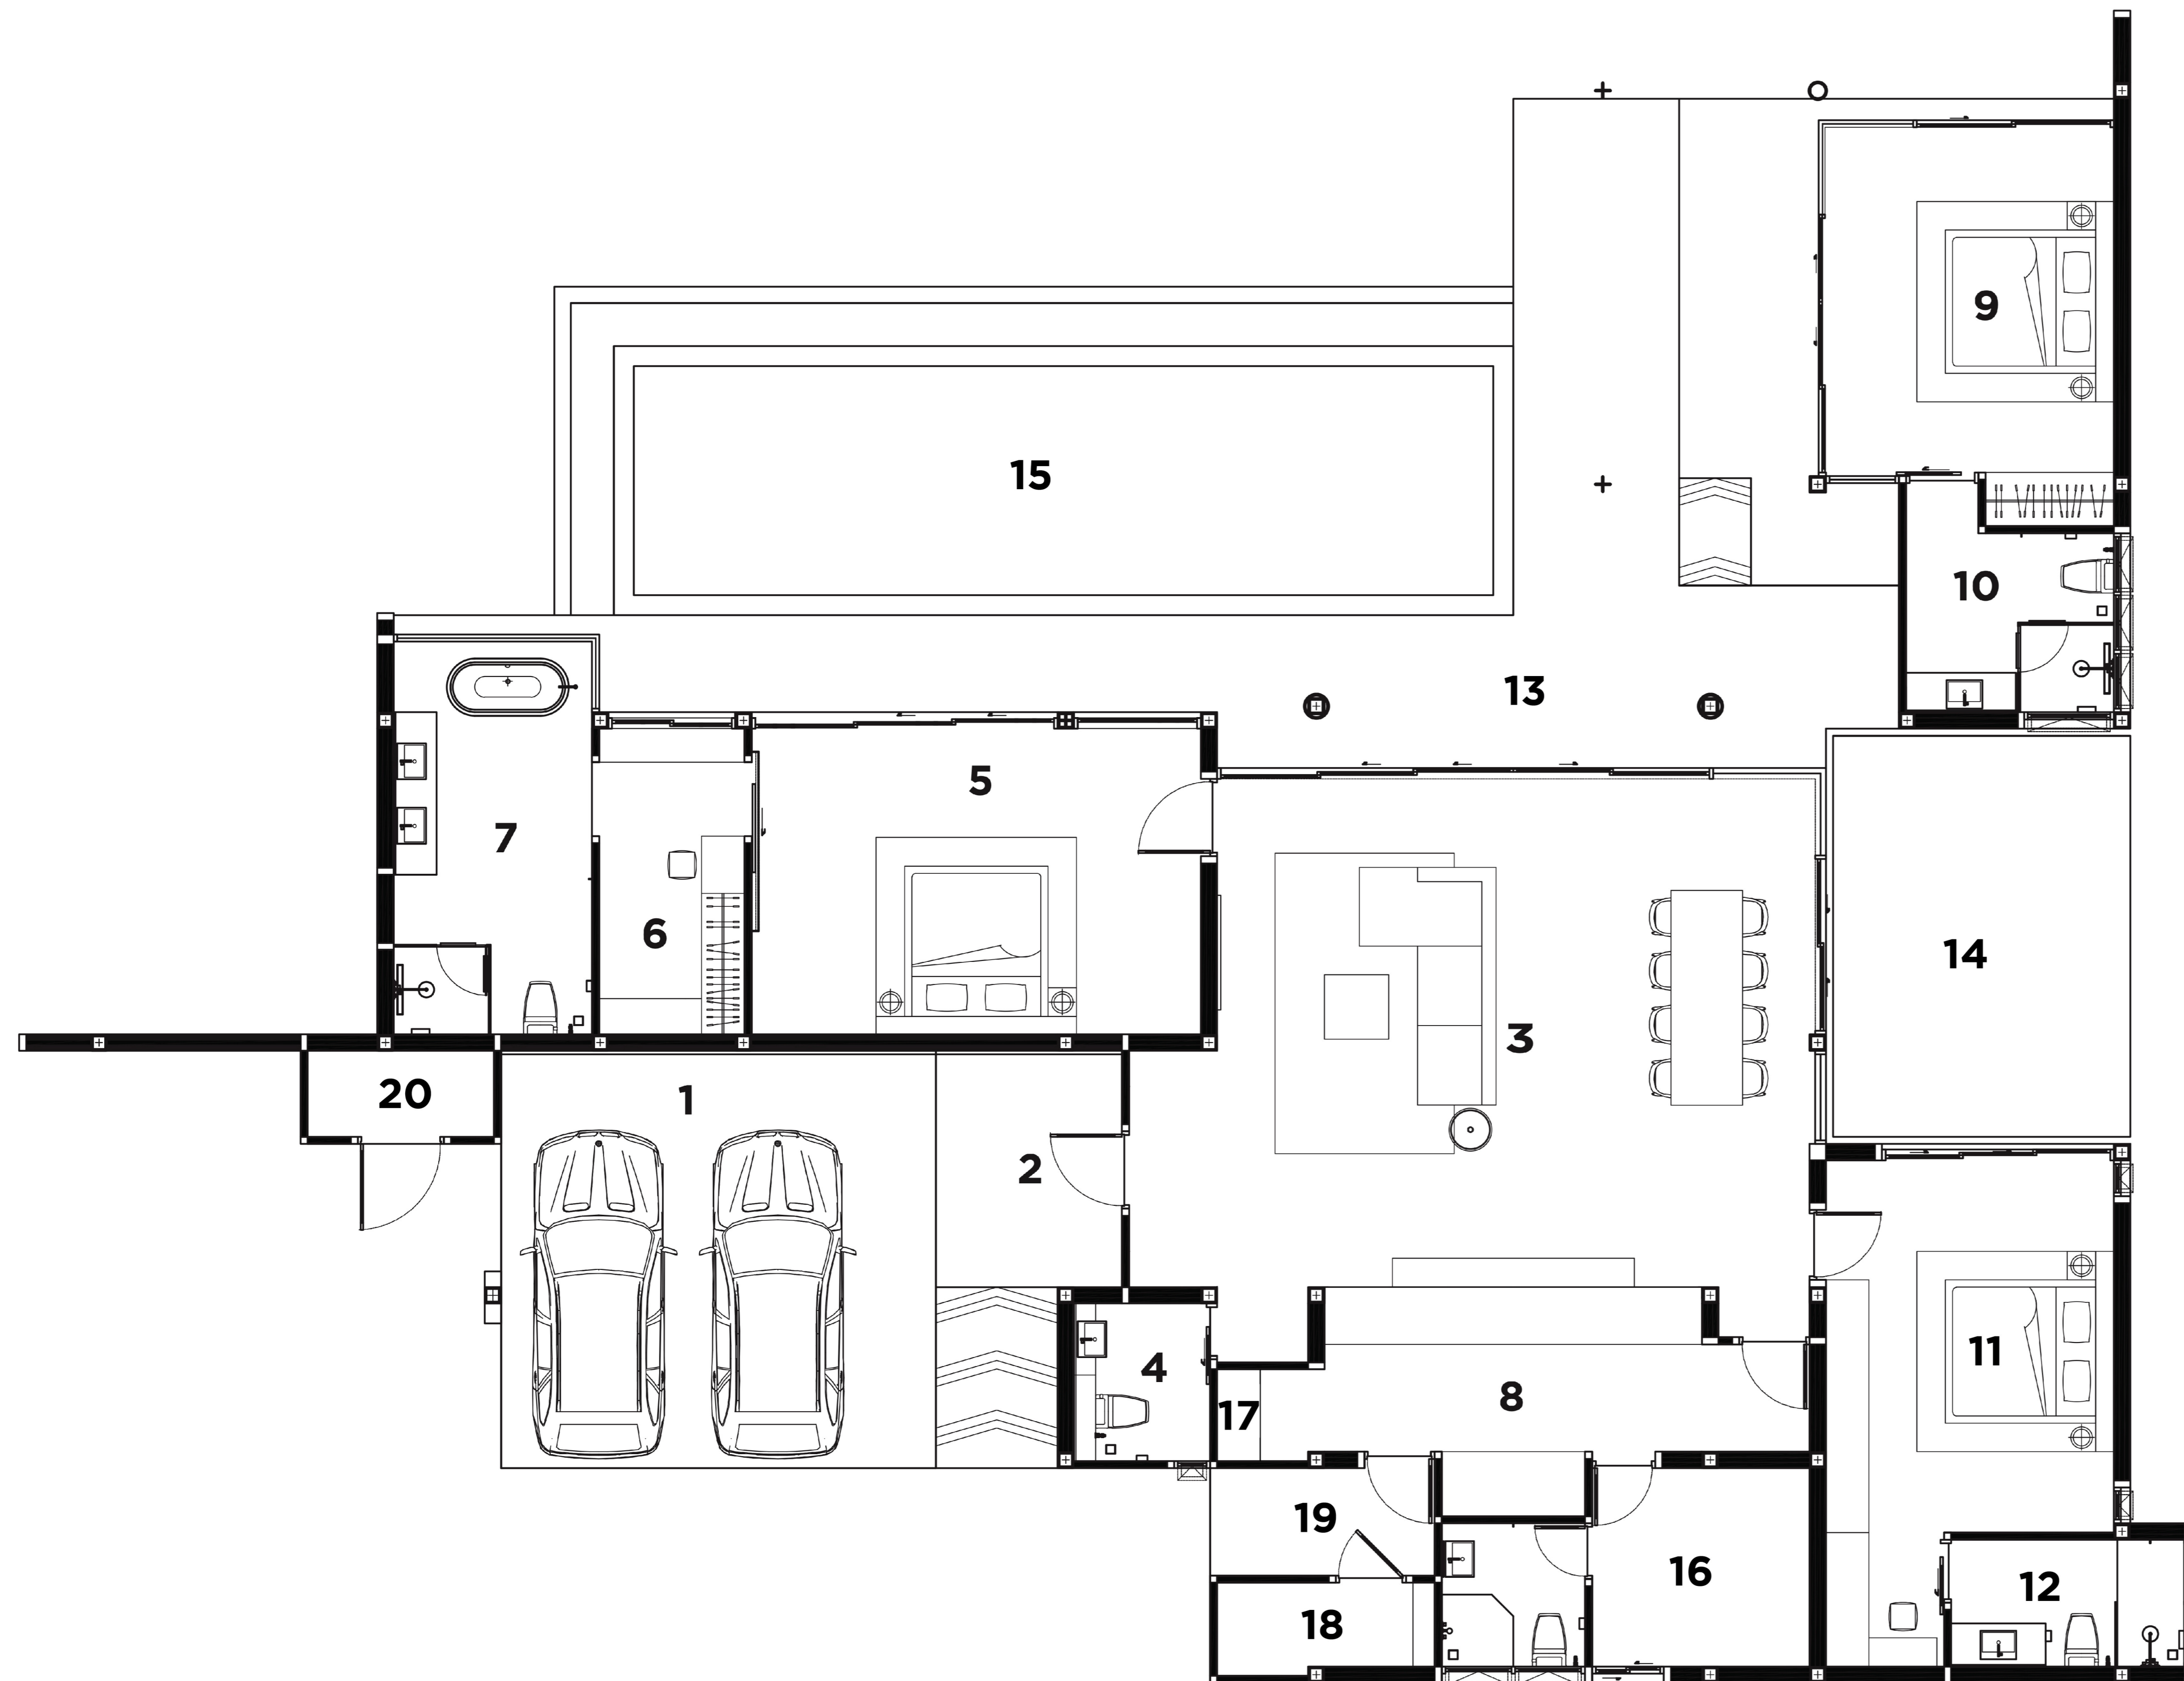

3 BEDROOM PLUS VILLA

- 1 CARPORT
- 2 ENTRANCE
- 3 LIVING & DINING
- 4 POWDER ROOM
- 5 BEDROOM 1 (MASTER)
- 6 WALK-IN CLOSET
- 7 MASTER BATHROOM
- 8 KITCHEN
- 9 BEDROOM 2
- 10 BEDROOM 2 BATHROOM
- 11 BEDROOM 3
- 12 BEDROOM 3 BATHROOM
- 13 TERRACE
- 14 PATIO
- 15 SWIMMING POOL
- 16 MAID ROOM
- 17 LAUNDRY
- 18 STORAGE
- 19 SUB ENTRANCE
- 20 PUMPROOM

INDOOR AREA	257.39	SQM
TERRACE	80.54	SQM
CARPORT	44.68	SQM
POOL	63.45	SQM