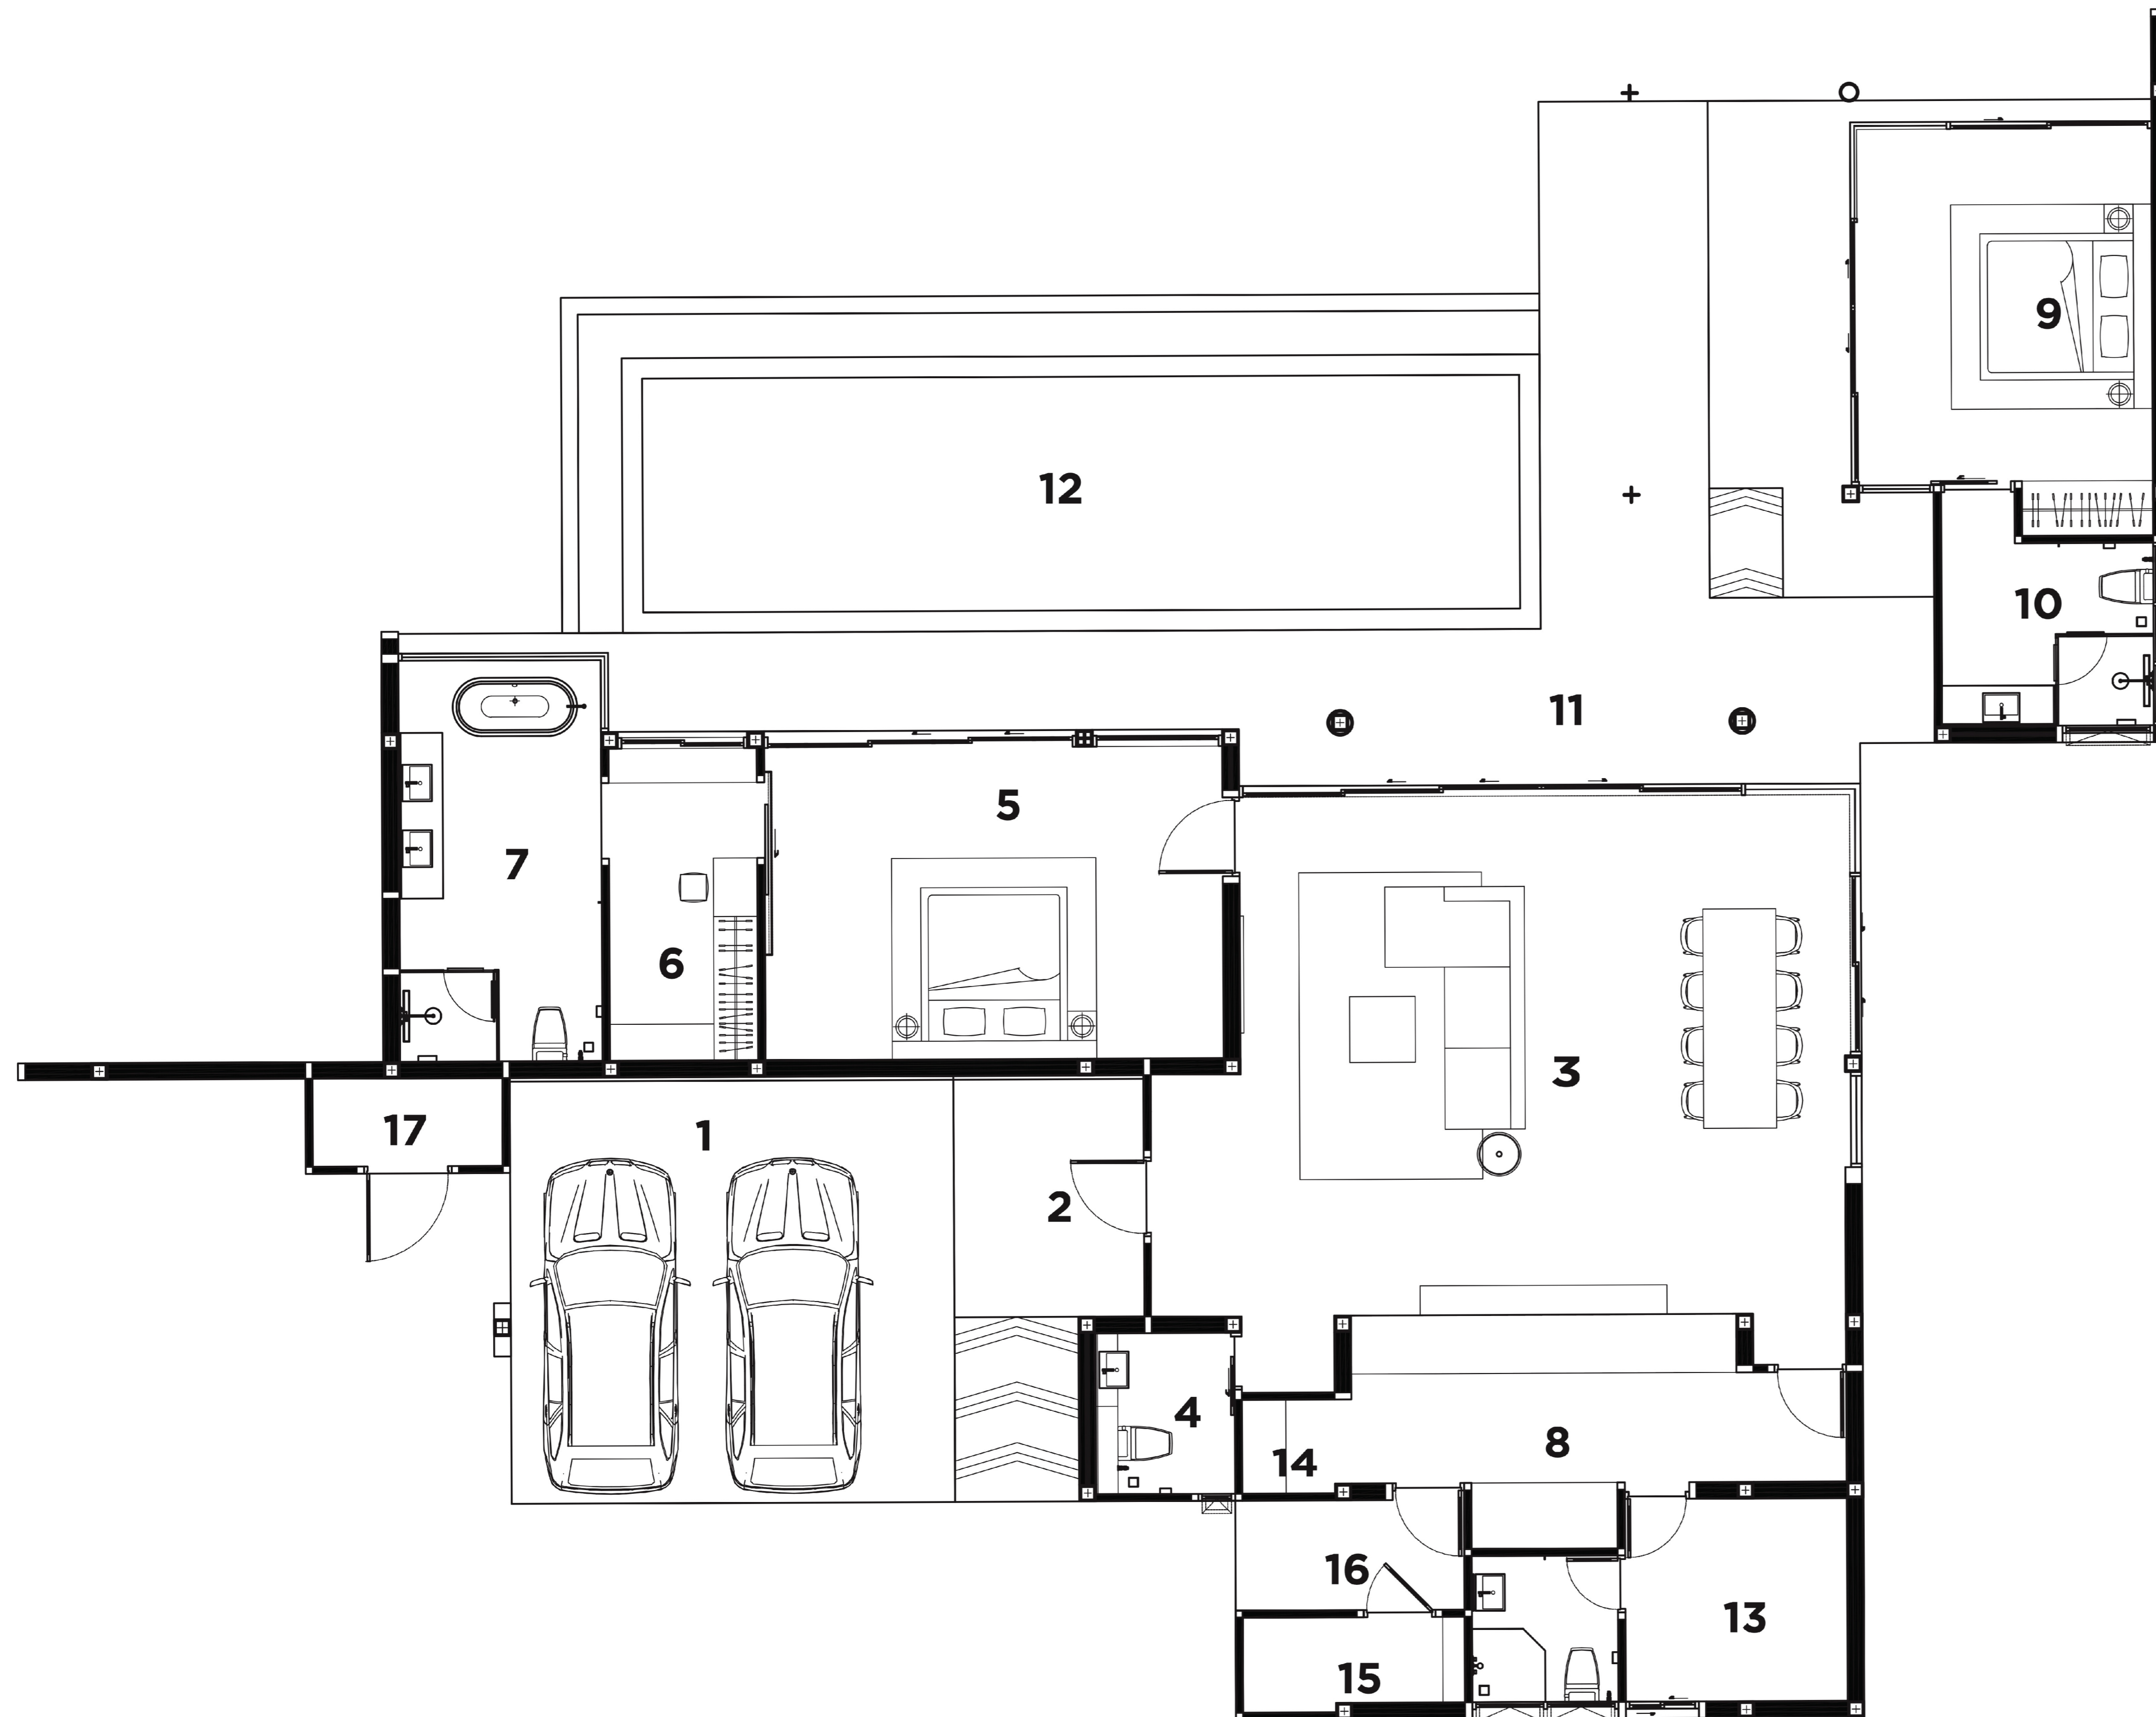

2 BEDROOM PLUS VILLA

- 1 CARPORT
- 2 ENTRANCE
- 3 LIVING & DINING
- 4 POWDER ROOM
- 5 BEDROOM 1 (MASTER)
- 6 WALK-IN CLOSET
- 7 MASTER BATHROOM
- 8 KITCHEN
- 9 BEDROOM 2
- 10 BEDROOM 2 BATHROOM
- 11 TERRACE
- 12 SWIMMING POOL
- 13 MAID ROOM
- 14 LAUNDRY
- 15 STORAGE
- 16 SUB ENTRANCE
- 17 PUMPROOM

INDOOR AREA	223.19 SQM
TERRACE	80.54 SQM
CARPORT	44.68 SQM
POOL	63.45 SQM