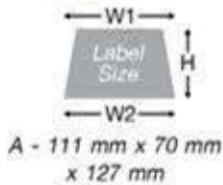

TBW02

- A - (H) 70 mm X (W1) 111 mm X (W2) 127 mm
- B - (H) 60 mm X (W1) 95 mm X (W2) 109 mm
- C - (H) 52 mm X (W1) 86 mm X (W2) 96 mm

TBW03

- AA - (H) 85 mm X (W1) 78 mm X (W2) 119 mm
- A - (H) 70 mm X (W1) 68 mm X (W2) 105 mm
- B - (H) 60 mm X (W1) 58 mm X (W2) 95 mm
- C - (H) 52 mm X (W1) 49 mm X (W2) 80 mm

ALL MEASUREMENTS ARE APPROXIMATE ONLY, MAYBE DIFFERENT FROM PRODUCTS.

Trophy Base Wood

TWB04

- A - (H) 69 mm X (L) 120 mm X (W) 120 mm
- B - (H) 54 mm X (L) 100 mm X (W) 100 mm
- C - (H) 54 mm X (L) 89 mm X (W) 89 mm
- D - (H) 53 mm X (L) 75 mm X (W) 75 mm

SIZE

- A - 2.5"(H) x 3"(L) x 3"(W)
- B - 2"(H) x 3"(L) x 3"(W)
- C - 1.5"(H) x 3"(L) x 3"(W)

PB 002

SIZE

- A - 2.5"(H) x 2.5"(L) x 2.5"(W)
- B - 2"(H) x 2.5"(L) x 2.5"(W)
- C - 1.5"(H) x 2.5"(L) x 2.5"(W)

PB 003

SIZE

- A - 90mm (H) x 123mm (L) x 123mm (W)
- B - 73mm (H) x 100mm (L) x 100mm (W)
- C - 63mm (H) x 90mm (L) x 90mm (W)
- D - 57mm (H) x 80mm (L) x 80mm (W)

PB 005

SIZE

- A - 90mm (H) x 123mm (L) x 123mm (W)
- B - 73mm (H) x 100mm (L) x 100mm (W)
- C - 63mm (H) x 90mm (L) x 90mm (W)
- D - 57mm (H) x 80mm (L) x 80mm (W)