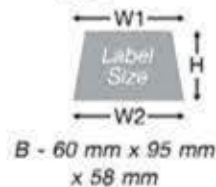

9 SERIES
Cristallina / Crystal
Prizes & Trophy

7 SERIES
Cristallina / Crystal
Prizes & Trophy

M SERIES
Cristallina / Crystal
Prizes & Trophy

Component

TBW01

- A - (H) 90 mm X (L) 89 cm X (W) 89 cm
- B - (H) 80 mm X (L) 82 cm X (W) 82 cm
- C - (H) 70 mm X (L) 60 cm X (W) 60 cm

TBW02

- A - (H) 70 mm X (W1) 111 mm X (W2) 127 mm
- B - (H) 60 mm X (W1) 95 mm X (W2) 109 mm
- C - (H) 52 mm X (W1) 86 mm X (W2) 96 mm

TBW03

- AA - (H) 85 mm X (W1) 78 mm X (W2) 119 mm
- A - (H) 70 mm X (W1) 68 mm X (W2) 105 mm
- B - (H) 60 mm X (W1) 58 mm X (W2) 95 mm
- C - (H) 52 mm X (W1) 49 mm X (W2) 80 mm

ALL MEASUREMENTS ARE APPROXIMATE ONLY, MAYBE DIFFERENT FROM PRODUCTS.

Trophy Base Wood

TWB04

- A - (H) 69 mm X (L) 120 mm X (W) 120 mm
- B - (H) 54 mm X (L) 100 mm X (W) 100 mm
- C - (H) 54 mm X (L) 89 mm X (W) 89 mm
- D - (H) 53 mm X (L) 75 mm X (W) 75 mm

PB 003

SIZE

- A - 90mm (H) x 123mm (L) x 123mm (W)
- B - 73mm (H) x 100mm (L) x 100mm (W)
- C - 63mm (H) x 90mm (L) x 90mm (W)
- D - 57mm (H) x 80mm (L) x 80mm (W)

PB 005

SIZE

- A - 90mm (H) x 123mm (L) x 123mm (W)
- B - 73mm (H) x 100mm (L) x 100mm (W)
- C - 63mm (H) x 90mm (L) x 90mm (W)
- D - 57mm (H) x 80mm (L) x 80mm (W)