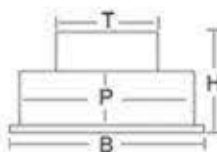

ถ้วยรางวัล
Component

Trophy Base Plastic

(Without cover)

Code	Colour	T (mm)	H (mm)	B (mm)	P (mm)
PB5501	Black	50 x 42	50	90 x 75	90 x 75

(With cover)

Code	Colour	T (mm)	H (mm)	B (mm)	P (mm)
PB6501	Black	43 x 38	47	88 x 78	70 x 29