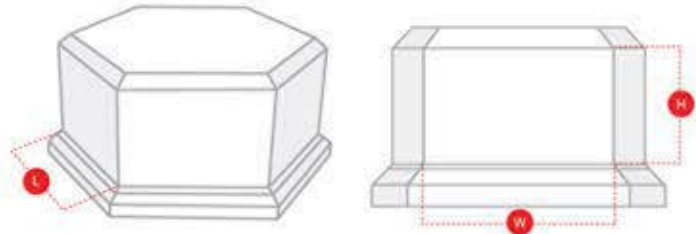

TBW02

- A - (H) 70 mm X (W1) 111 mm X (W2) 127 mm
- B - (H) 60 mm X (W1) 95 mm X (W2) 109 mm
- C - (H) 52 mm X (W1) 86 mm X (W2) 96 mm

TBW03

- AA - (H) 85 mm X (W1) 78 mm X (W2) 119 mm
- A - (H) 70 mm X (W1) 68 mm X (W2) 105 mm
- B - (H) 60 mm X (W1) 58 mm X (W2) 95 mm
- C - (H) 52 mm X (W1) 49 mm X (W2) 80 mm

ALL MEASUREMENTS ARE APPROXIMATE ONLY, MAYBE DIFFERENT FROM PRODUCTS.

Trophy Base Wood

TWB04

- A - (H) 69 mm X (L) 120 mm X (W) 120 mm
- B - (H) 54 mm X (L) 100 mm X (W) 100 mm
- C - (H) 54 mm X (L) 89 mm X (W) 89 mm
- D - (H) 53 mm X (L) 75 mm X (W) 75 mm