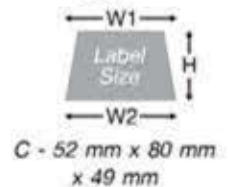

9 SERIES
Cristallina / Crystal
Prizes & Trophy

7 SERIES
Cristallina / Crystal
Prizes & Trophy

M SERIES
Cristallina / Crystal
Prizes & Trophy

Component

TBW01

- A - (H) 90 mm X (L) 89 cm X (W) 89 cm
- B - (H) 80 mm X (L) 82 cm X (W) 82 cm
- C - (H) 70 mm X (L) 60 cm X (W) 60 cm

TBW02

- A - (H) 70 mm X (W1) 111 mm X (W2) 127 mm
- B - (H) 60 mm X (W1) 95 mm X (W2) 109 mm
- C - (H) 52 mm X (W1) 86 mm X (W2) 96 mm

TBW03

- AA - (H) 85 mm X (W1) 78 mm X (W2) 119 mm
- A - (H) 70 mm X (W1) 68 mm X (W2) 105 mm
- B - (H) 60 mm X (W1) 58 mm X (W2) 95 mm
- C - (H) 52 mm X (W1) 49 mm X (W2) 80 mm

ALL MEASUREMENTS ARE APPROXIMATE ONLY, MAYBE DIFFERENT FROM PRODUCTS.

Trophy Base Wood

TWB04

- A - (H) 69 mm X (L) 120 mm X (W) 120 mm
- B - (H) 54 mm X (L) 100 mm X (W) 100 mm
- C - (H) 54 mm X (L) 89 mm X (W) 89 mm
- D - (H) 53 mm X (L) 75 mm X (W) 75 mm

PB 003

SIZE

- A - 90mm (H) x 123mm (L) x 123mm (W)
- B - 73mm (H) x 100mm (L) x 100mm (W)
- C - 63mm (H) x 90mm (L) x 90mm (W)
- D - 57mm (H) x 80mm (L) x 80mm (W)

PB 005

SIZE

- A - 90mm (H) x 123mm (L) x 123mm (W)
- B - 73mm (H) x 100mm (L) x 100mm (W)
- C - 63mm (H) x 90mm (L) x 90mm (W)
- D - 57mm (H) x 80mm (L) x 80mm (W)