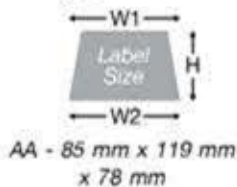

TBW02

- A - (H) 70 mm X (W1) 111 mm X (W2) 127 mm
- B - (H) 60 mm X (W1) 95 mm X (W2) 109 mm
- C - (H) 52 mm X (W1) 86 mm X (W2) 96 mm

TBW03

- AA - (H) 85 mm X (W1) 78 mm X (W2) 119 mm
- A - (H) 70 mm X (W1) 68 mm X (W2) 105 mm
- B - (H) 60 mm X (W1) 58 mm X (W2) 95 mm
- C - (H) 52 mm X (W1) 49 mm X (W2) 80 mm

ALL MEASUREMENTS ARE APPROXIMATE ONLY, MAYBE DIFFERENT FROM PRODUCTS.

Trophy Base Wood

TWB04

- A - (H) 69 mm X (L) 120 mm X (W) 120 mm
- B - (H) 54 mm X (L) 100 mm X (W) 100 mm
- C - (H) 54 mm X (L) 89 mm X (W) 89 mm
- D - (H) 53 mm X (L) 75 mm X (W) 75 mm

SIZE

- A - 2.5"(H) x 3"(L) x 3"(W)
- B - 2"(H) x 3"(L) x 3"(W)
- C - 1.5"(H) x 3"(L) x 3"(W)

PB 002

SIZE

- A - 2.5"(H) x 2.5"(L) x 2.5"(W)
- B - 2"(H) x 2.5"(L) x 2.5"(W)
- C - 1.5"(H) x 2.5"(L) x 2.5"(W)

PB 003

SIZE

- A - 90mm (H) x 123mm (L) x 123mm (W)
- B - 73mm (H) x 100mm (L) x 100mm (W)
- C - 63mm (H) x 90mm (L) x 90mm (W)
- D - 57mm (H) x 80mm (L) x 80mm (W)

PB 005

SIZE

- A - 90mm (H) x 123mm (L) x 123mm (W)
- B - 73mm (H) x 100mm (L) x 100mm (W)
- C - 63mm (H) x 90mm (L) x 90mm (W)
- D - 57mm (H) x 80mm (L) x 80mm (W)