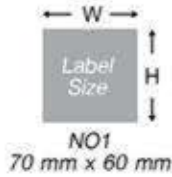

Trophy Base Wood

6 SERIES
Cristallina / Crystal
White Silver Trophy

2 SERIES
Cristallina / Crystal
Clear Series

4 SERIES
Cristallina / Crystal
Sculptures Awards

8 SERIES
Cristallina / Crystal
Prizes & Trophy

9 SERIES
Cristallina / Crystal
Prizes & Trophy

7 SERIES
Cristallina / Crystal
Prizes & Trophy

M SERIES
Cristallina / Crystal
Prizes & Trophy

Component