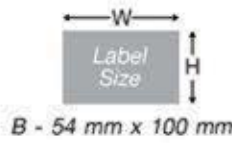

TBW02

- A - (H) 70 mm X (W1) 111 mm X (W2) 127 mm
- B - (H) 60 mm X (W1) 95 mm X (W2) 109 mm
- C - (H) 52 mm X (W1) 86 mm X (W2) 96 mm

TBW03

- AA - (H) 85 mm X (W1) 78 mm X (W2) 119 mm
- A - (H) 70 mm X (W1) 68 mm X (W2) 105 mm
- B - (H) 60 mm X (W1) 58 mm X (W2) 95 mm
- C - (H) 52 mm X (W1) 49 mm X (W2) 80 mm

ALL MEASUREMENTS ARE APPROXIMATE ONLY, MAYBE DIFFERENT FROM PRODUCTS.

Trophy Base Wood

TWB04

- A - (H) 69 mm X (L) 120 mm X (W) 120 mm
- B - (H) 54 mm X (L) 100 mm X (W) 100 mm
- C - (H) 54 mm X (L) 89 mm X (W) 89 mm
- D - (H) 53 mm X (L) 75 mm X (W) 75 mm

PB 003

SIZE

- A - 90mm (H) x 123mm (L) x 123mm (W)
- B - 73mm (H) x 100mm (L) x 100mm (W)
- C - 63mm (H) x 90mm (L) x 90mm (W)
- D - 57mm (H) x 80mm (L) x 80mm (W)

PB 005

SIZE

- A - 90mm (H) x 123mm (L) x 123mm (W)
- B - 73mm (H) x 100mm (L) x 100mm (W)
- C - 63mm (H) x 90mm (L) x 90mm (W)
- D - 57mm (H) x 80mm (L) x 80mm (W)