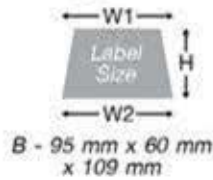

TBW02

- A - (H) 70 mm X (W1) 111 mm X (W2) 127 mm
- B - (H) 60 mm X (W1) 95 mm X (W2) 109 mm
- C - (H) 52 mm X (W1) 86 mm X (W2) 96 mm

TBW03

- AA - (H) 85 mm X (W1) 78 mm X (W2) 119 mm
- A - (H) 70 mm X (W1) 68 mm X (W2) 105 mm
- B - (H) 60 mm X (W1) 58 mm X (W2) 95 mm
- C - (H) 52 mm X (W1) 49 mm X (W2) 80 mm

ALL MEASUREMENTS ARE APPROXIMATE ONLY, MAYBE DIFFERENT FROM PRODUCTS.

Trophy Base Wood

TWB04

- A - (H) 69 mm X (L) 120 mm X (W) 120 mm
- B - (H) 54 mm X (L) 100 mm X (W) 100 mm
- C - (H) 54 mm X (L) 89 mm X (W) 89 mm
- D - (H) 53 mm X (L) 75 mm X (W) 75 mm

SIZE

- A - 2.5"(H) x 3"(L) x 3"(W)
- B - 2"(H) x 3"(L) x 3"(W)
- C - 1.5"(H) x 3"(L) x 3"(W)

PB 002

SIZE

- A - 2.5"(H) x 2.5"(L) x 2.5"(W)
- B - 2"(H) x 2.5"(L) x 2.5"(W)
- C - 1.5"(H) x 2.5"(L) x 2.5"(W)

PB 003

SIZE

- A - 90mm (H) x 123mm (L) x 123mm (W)
- B - 73mm (H) x 100mm (L) x 100mm (W)
- C - 63mm (H) x 90mm (L) x 90mm (W)
- D - 57mm (H) x 80mm (L) x 80mm (W)

PB 005

SIZE

- A - 90mm (H) x 123mm (L) x 123mm (W)
- B - 73mm (H) x 100mm (L) x 100mm (W)
- C - 63mm (H) x 90mm (L) x 90mm (W)
- D - 57mm (H) x 80mm (L) x 80mm (W)