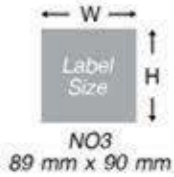

Trophy Base Wood

6 SERIES
Cristallina / Crystal
White Silver Trophy

2 SERIES
Cristallina / Crystal
Clear Series

4 SERIES
Cristallina / Crystal
Sculptures Awards

8 SERIES
Cristallina / Crystal
Prizes & Trophy

9 SERIES
Cristallina / Crystal
Prizes & Trophy

7 SERIES
Cristallina / Crystal
Prizes & Trophy

M SERIES
Cristallina / Crystal
Prizes & Trophy

Component