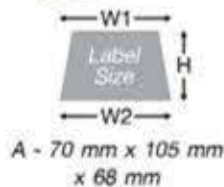

9 SERIES
Cristallina / Crystal
Prizes & Trophy

7 SERIES
Cristallina / Crystal
Prizes & Trophy

M SERIES
Cristallina / Crystal
Prizes & Trophy

Component

TBW01

- A - (H) 90 mm X (L) 89 cm X (W) 89 cm
- B - (H) 80 mm X (L) 82 cm X (W) 82 cm
- C - (H) 70 mm X (L) 60 cm X (W) 60 cm

TBW02

- A - (H) 70 mm X (W1) 111 mm X (W2) 127 mm
- B - (H) 60 mm X (W1) 95 mm X (W2) 109 mm
- C - (H) 52 mm X (W1) 86 mm X (W2) 96 mm

TBW03

- AA - (H) 85 mm X (W1) 78 mm X (W2) 119 mm
- A - (H) 70 mm X (W1) 68 mm X (W2) 105 mm
- B - (H) 60 mm X (W1) 58 mm X (W2) 95 mm
- C - (H) 52 mm X (W1) 49 mm X (W2) 80 mm

ALL MEASUREMENTS ARE APPROXIMATE ONLY, MAYBE DIFFERENT FROM PRODUCTS.

Trophy Base Wood

TWB04

- A - (H) 69 mm X (L) 120 mm X (W) 120 mm
- B - (H) 54 mm X (L) 100 mm X (W) 100 mm
- C - (H) 54 mm X (L) 89 mm X (W) 89 mm
- D - (H) 53 mm X (L) 75 mm X (W) 75 mm

PB 003

SIZE

- A - 90mm (H) x 123mm (L) x 123mm (W)
- B - 73mm (H) x 100mm (L) x 100mm (W)
- C - 63mm (H) x 90mm (L) x 90mm (W)
- D - 57mm (H) x 80mm (L) x 80mm (W)

PB 005

SIZE

- A - 90mm (H) x 123mm (L) x 123mm (W)
- B - 73mm (H) x 100mm (L) x 100mm (W)
- C - 63mm (H) x 90mm (L) x 90mm (W)
- D - 57mm (H) x 80mm (L) x 80mm (W)