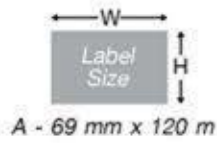

TBW02

- A - (H) 70 mm X (W1) 111 mm X (W2) 127 mm
- B - (H) 60 mm X (W1) 95 mm X (W2) 109 mm
- C - (H) 52 mm X (W1) 86 mm X (W2) 96 mm

TBW03

- AA - (H) 85 mm X (W1) 78 mm X (W2) 119 mm
- A - (H) 70 mm X (W1) 68 mm X (W2) 105 mm
- B - (H) 60 mm X (W1) 58 mm X (W2) 95 mm
- C - (H) 52 mm X (W1) 49 mm X (W2) 80 mm

ALL MEASUREMENTS ARE APPROXIMATE ONLY, MAYBE DIFFERENT FROM PRODUCTS.

Trophy Base Wood

TWB04

- A - (H) 69 mm X (L) 120 mm X (W) 120 mm
- B - (H) 54 mm X (L) 100 mm X (W) 100 mm
- C - (H) 54 mm X (L) 89 mm X (W) 89 mm
- D - (H) 53 mm X (L) 75 mm X (W) 75 mm

SIZE

- A - 2.5"(H) x 3"(L) x 3"(W)
- B - 2"(H) x 3"(L) x 3"(W)
- C - 1.5"(H) x 3"(L) x 3"(W)

PB 002

SIZE

- A - 2.5"(H) x 2.5"(L) x 2.5"(W)
- B - 2"(H) x 2.5"(L) x 2.5"(W)
- C - 1.5"(H) x 2.5"(L) x 2.5"(W)

PB 003

SIZE

- A - 90mm (H) x 123mm (L) x 123mm (W)
- B - 73mm (H) x 100mm (L) x 100mm (W)
- C - 63mm (H) x 90mm (L) x 90mm (W)
- D - 57mm (H) x 80mm (L) x 80mm (W)

PB 005

SIZE

- A - 90mm (H) x 123mm (L) x 123mm (W)
- B - 73mm (H) x 100mm (L) x 100mm (W)
- C - 63mm (H) x 90mm (L) x 90mm (W)
- D - 57mm (H) x 80mm (L) x 80mm (W)