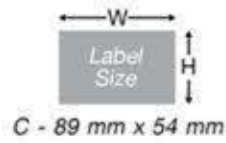

TBW02

- A - (H) 70 mm X (W1) 111 mm X (W2) 127 mm
- B - (H) 60 mm X (W1) 95 mm X (W2) 109 mm
- C - (H) 52 mm X (W1) 86 mm X (W2) 96 mm

TBW03

- AA - (H) 85 mm X (W1) 78 mm X (W2) 119 mm
- A - (H) 70 mm X (W1) 68 mm X (W2) 105 mm
- B - (H) 60 mm X (W1) 58 mm X (W2) 95 mm
- C - (H) 52 mm X (W1) 49 mm X (W2) 80 mm

ALL MEASUREMENTS ARE APPROXIMATE ONLY, MAYBE DIFFERENT FROM PRODUCTS.

Trophy Base Wood

TWB04

- A - (H) 69 mm X (L) 120 mm X (W) 120 mm
- B - (H) 54 mm X (L) 100 mm X (W) 100 mm
- C - (H) 54 mm X (L) 89 mm X (W) 89 mm
- D - (H) 53 mm X (L) 75 mm X (W) 75 mm

SIZE

- A - 2.5"(H) x 3"(L) x 3"(W)
- B - 2"(H) x 3"(L) x 3"(W)
- C - 1.5"(H) x 3"(L) x 3"(W)

PB 002

SIZE

- A - 2.5"(H) x 2.5"(L) x 2.5"(W)
- B - 2"(H) x 2.5"(L) x 2.5"(W)
- C - 1.5"(H) x 2.5"(L) x 2.5"(W)

PB 003

SIZE

- A - 90mm (H) x 123mm (L) x 123mm (W)
- B - 73mm (H) x 100mm (L) x 100mm (W)
- C - 63mm (H) x 90mm (L) x 90mm (W)
- D - 57mm (H) x 80mm (L) x 80mm (W)

PB 005

SIZE

- A - 90mm (H) x 123mm (L) x 123mm (W)
- B - 73mm (H) x 100mm (L) x 100mm (W)
- C - 63mm (H) x 90mm (L) x 90mm (W)
- D - 57mm (H) x 80mm (L) x 80mm (W)