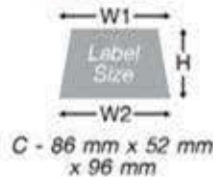

TBW02

- A - (H) 70 mm X (W1) 111 mm X (W2) 127 mm
- B - (H) 60 mm X (W1) 95 mm X (W2) 109 mm
- C - (H) 52 mm X (W1) 86 mm X (W2) 96 mm

TBW03

- AA - (H) 85 mm X (W1) 78 mm X (W2) 119 mm
- A - (H) 70 mm X (W1) 68 mm X (W2) 105 mm
- B - (H) 60 mm X (W1) 58 mm X (W2) 95 mm
- C - (H) 52 mm X (W1) 49 mm X (W2) 80 mm

ALL MEASUREMENTS ARE APPROXIMATE ONLY, MAYBE DIFFERENT FROM PRODUCTS.

Trophy Base Wood

TWB04

- A - (H) 69 mm X (L) 120 mm X (W) 120 mm
- B - (H) 54 mm X (L) 100 mm X (W) 100 mm
- C - (H) 54 mm X (L) 89 mm X (W) 89 mm
- D - (H) 53 mm X (L) 75 mm X (W) 75 mm

SIZE

- A - 2.5"(H) x 3"(L) x 3"(W)
- B - 2"(H) x 3"(L) x 3"(W)
- C - 1.5"(H) x 3"(L) x 3"(W)

PB 002

SIZE

- A - 2.5"(H) x 2.5"(L) x 2.5"(W)
- B - 2"(H) x 2.5"(L) x 2.5"(W)
- C - 1.5"(H) x 2.5"(L) x 2.5"(W)

PB 003

SIZE

- A - 90mm (H) x 123mm (L) x 123mm (W)
- B - 73mm (H) x 100mm (L) x 100mm (W)
- C - 63mm (H) x 90mm (L) x 90mm (W)
- D - 57mm (H) x 80mm (L) x 80mm (W)

PB 005

SIZE

- A - 90mm (H) x 123mm (L) x 123mm (W)
- B - 73mm (H) x 100mm (L) x 100mm (W)
- C - 63mm (H) x 90mm (L) x 90mm (W)
- D - 57mm (H) x 80mm (L) x 80mm (W)