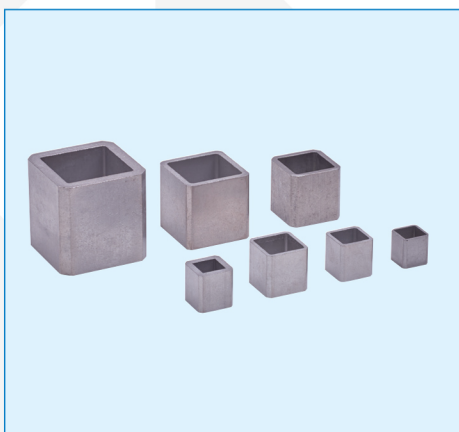

SQUARE ADAPTERS

ACCESSORIES AND DEVICES

SQUARE ADAPTERS

MATERIAL: STEEL	
CODE	DIMENSIONS (IN MM)
04400110901	Square 11x9
04400141101	Square 14x11
04400171101	Square 17x11
04400171401	Square 17x14
04400221701	Square 22x17
04400272201	Square 27x22
04400362701	Square 36x27

MATERIAL: AISI 316	
CODE	DIMENSIONS (IN MM)
04400110902	Square 11x9
04400140901	Square 14x11
04400141102	Square 17x11
04400171402	Square 17x14
04400221702	Square 22x17
04400272202	Square 27x22
04400362702	Square 36x27

#1

Double Sq.
Single Sq.

#2

Single Sq.
Single Sq.

#3

Double Sq.
Double Sq.

Outside 17 mm
Inside 14 mm
Height 17-19 mm

VALBIA