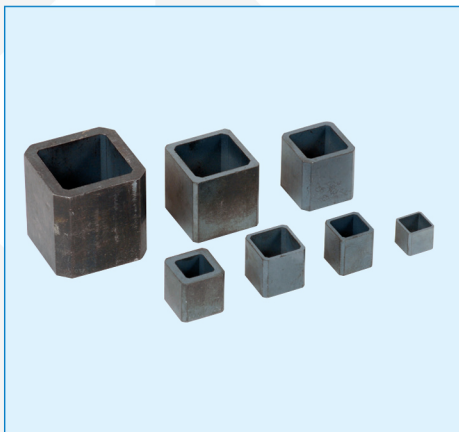

SQUARE ADAPTERS

ACCESSORIES AND DEVICES

SQUARE ADAPTERS

MATERIAL: STEEL	
CODE	DIMENSIONS (IN MM)
04400110901	Square 11x9
04400141101	Square 14x11
04400171101	Square 17x11
04400171401	Square 17x14
04400221701	Square 22x17
04400272201	Square 27x22
04400362701	Square 36x27

MATERIAL: AISI 316	
CODE	DIMENSIONS (IN MM)
04400110902	Square 11x9
04400140901	Square 14x11
04400141102	Square 17x11
04400171402	Square 17x14
04400221702	Square 22x17
04400272202	Square 27x22
04400362702	Square 36x27

#1

Double Sq.
Single Sq.

#2

Single Sq.
Single Sq.

#3

Double Sq.
Double Sq.

Outside 17 mm
Inside 14 mm
Height 17-19 mm

VALBIA