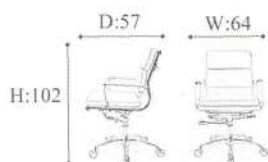

Black Mesh

Behind

Cross Check 17

Cross Check 06

Cross Check 14

Cross Check 16

**Seat**

Fabric 4310