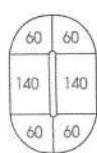

Code   **W/D/H(cm.)**   **Prices**
EXC-340   **340/130/75**
For 8-10 Seat
For Room Area(Minimum)540/330 cm.

Code   **W/D/H(cm.)**   **Prices**
EXC-305/U   **305/230/75**
For 11-12 Seat
For Room Area(Minimum)510/350 cm.

E-65R
W:65/D:65/H:75(cm.)
Prices

E-130R
W:130/D:65/H:75(cm.)
Prices

E-6080
W:80/D:60/H:75(cm.)
Prices

E-6014
W:140/D:60/H:75(cm.)
Prices

E-6021
W:210/D:60/H:75(cm.)
Prices

Conference table where you can choose whether to place me into a work space needs.