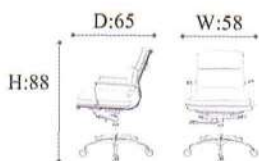

CODE : S-DA17

PRICES :