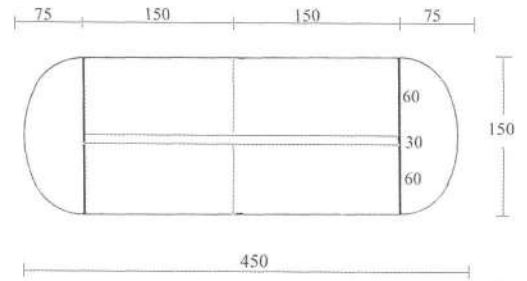

Code   **W/D/H(cm.)**   **Prices**
EXC-450   **450/150/75**
For 12-14 Seat
For Room Area(Minimum) 650/350 cm.
*** Excluding chair***