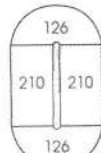

Code   **W/D/H(cm.)**   **Prices**
EXC-340   **340/130/75**
For 8-10 Seat
For Room Area(Minimum)540/330 cm.

Code   **W/D/H(cm.)**   **Prices**
EXC-305/U   **305/230/75**
For 11-12 Seat
For Room Area(Minimum)510/350 cm.

E-65R
W:65/D:65/H:75(cm.)
Prices

E-130R
W:130/D:65/H:75(cm.)
Prices

E-6080
W:80/D:60/H:75(cm.)
Prices

E-6014
W:140/D:60/H:75(cm.)
Prices

E-6021
W:210/D:60/H:75(cm.)
Prices

Conference table where you can choose whether to place me into a work space needs.