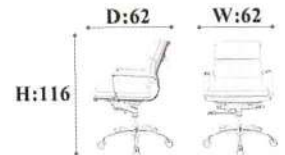

CODE : TJ-987H

PRICES :