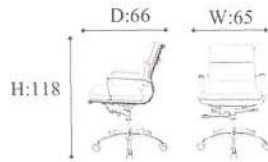

CODE : S-37H

PRICES :