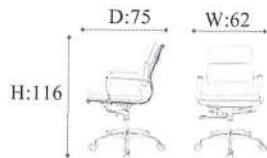

# OFFICE CHAIR

*Series*

**S-35**

120 BLACK

262 CREAM

502 LIGHT  
BROWN

870 DARK  
BROWN

8009 GREY