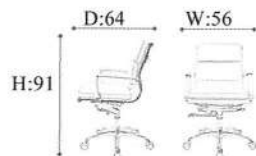

# OFFICE CHAIR

Series

120 BLACK

1315-1 BROWN

CODE : S-985A

PRICES :

CODE : S-985B

PRICES :