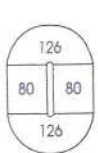

Code   **W/D/H(cm.)**   **Prices**
EXC-340   **340/130/75**
For 8-10 Seat
For Room Area(Minimum)540/330 cm.

Code   **W/D/H(cm.)**   **Prices**
EXC-305/U   **305/230/75**
For 11-12 Seat
For Room Area(Minimum)510/350 cm.

E-65R
W:65/D:65/H:75(cm.)
Prices

E-130R
W:130/D:65/H:75(cm.)
Prices

E-6080
W:80/D:60/H:75(cm.)
Prices

E-6014
W:140/D:60/H:75(cm.)
Prices

E-6021
W:210/D:60/H:75(cm.)
Prices

Conference table where you can choose whether to place me into a work space needs.