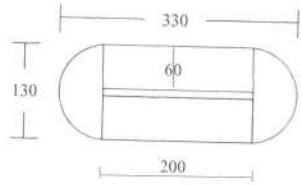

<u>Code</u>	<u>W/D/H(cm.)</u>	<u>Prices</u>
MXC-330	330/130/75	
For 8-10 Seat		
For Room Area(Minimum) 550/350 cm.