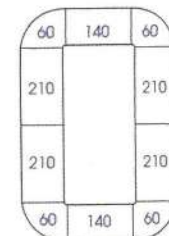

Code   **W/D/H(cm.)**   **Prices**
EXC-340   **340/130/75**
For 8-10 Seat
For Room Area(Minimum)540/330 cm.

Code   **W/D/H(cm.)**   **Prices**
EXC-305/U   **305/230/75**
For 11-12 Seat
For Room Area(Minimum)510/350 cm.

E-65R
W:65/D:65/H:75(cm.)
Prices

E-130R
W:130/D:65/H:75(cm.)
Prices

E-6080
W:80/D:60/H:75(cm.)
Prices

E-6014
W:140/D:60/H:75(cm.)
Prices

E-6021
W:210/D:60/H:75(cm.)
Prices

Conference table where you can choose whether to place me into a work space needs.