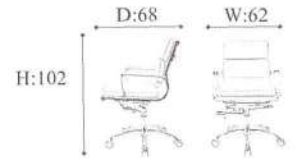

CODE : S-37M

PRICES :