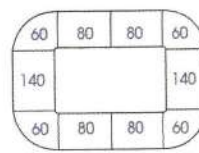

Code   **W/D/H(cm.)**   **Prices**
EXC-340   **340/130/75**
For 8-10 Seat
For Room Area(Minimum)540/330 cm.

Code   **W/D/H(cm.)**   **Prices**
EXC-305/U   **305/230/75**
For 11-12 Seat
For Room Area(Minimum)510/350 cm.

E-65R
W:65/D:65/H:75(cm.)
Prices

E-130R
W:130/D:65/H:75(cm.)
Prices

E-6080
W:80/D:60/H:75(cm.)
Prices

E-6014
W:140/D:60/H:75(cm.)
Prices

E-6021
W:210/D:60/H:75(cm.)
Prices

Conference table where you can choose whether to place me into a work space needs.