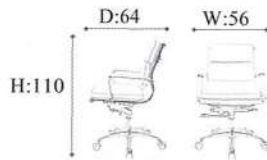

# OFFICE CHAIR

Series

120 BLACK

1315-1 BROWN

CODE : S-985A

PRICES :

CODE : S-985B

PRICES :