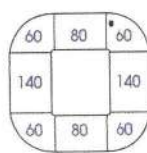

Code   **W/D/H(cm.)**   **Prices**
EXC-340   **340/130/75**
For 8-10 Seat
For Room Area(Minimum)540/330 cm.

Code   **W/D/H(cm.)**   **Prices**
EXC-305/U   **305/230/75**
For 11-12 Seat
For Room Area(Minimum)510/350 cm.

E-65R
W:65/D:65/H:75(cm.)
Prices

E-130R
W:130/D:65/H:75(cm.)
Prices

E-6080
W:80/D:60/H:75(cm.)
Prices

E-6014
W:140/D:60/H:75(cm.)
Prices

E-6021
W:210/D:60/H:75(cm.)
Prices

Conference table where you can choose whether to place me into a work space needs.