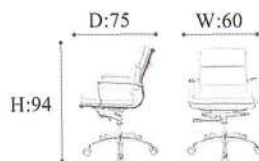

CODE : E-113

PRICES :