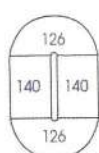

Code   **W/D/H(cm.)**   **Prices**
EXC-340   **340/130/75**
For 8-10 Seat
For Room Area(Minimum)540/330 cm.

Code   **W/D/H(cm.)**   **Prices**
EXC-305/U   **305/230/75**
For 11-12 Seat
For Room Area(Minimum)510/350 cm.

E-65R
W:65/D:65/H:75(cm.)
Prices

E-130R
W:130/D:65/H:75(cm.)
Prices

E-6080
W:80/D:60/H:75(cm.)
Prices

E-6014
W:140/D:60/H:75(cm.)
Prices

E-6021
W:210/D:60/H:75(cm.)
Prices

Conference table where you can choose whether to place me into a work space needs.