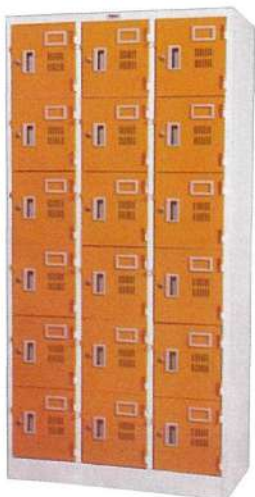

Steel Cabinet Lockers with open doors

Code   **W/D/H(cm.)**   **Prices**

WLK003   91.4/45.8/183

WLK006   91.4/45.8/183

WLK009   91.4/45.8/183

WLK012   91.4/45.8/183

WLK018   91.4/45.8/183