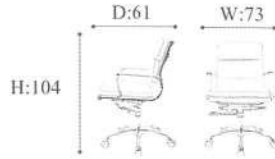

OFFICE CHAIR

CODE : TJ-H-A105

PRICES :

TJ-H-A105

เก้าอี้สำนักงานที่มีพนักพิงที่ปรับได้
คอนโซลที่ปรับระดับความสูงได้
ล้อเลื่อน และโถงใส่เท้าที่ถอด
ออกได้และปรับระดับความสูงได้

Width : 61 cm.
Depth : 73 cm.
Height : 104 cm.
Max Height : 124 cm.

ปรับระดับความสูงได้
เก้าอี้ปรับระดับความสูงได้

ปรับระดับความสูงได้
ปรับระดับความสูงได้
ปรับระดับความสูงได้ 45 องศา