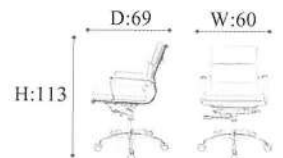

CODE : S-35M

PRICES :