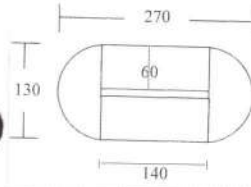

<u>Code</u>	<u>W/D/H(cm.)</u>	<u>Prices</u>
MXC-270	270/130/75	
For 6-8 Seat		
For Room Area(Minimum) 470/350 cm.