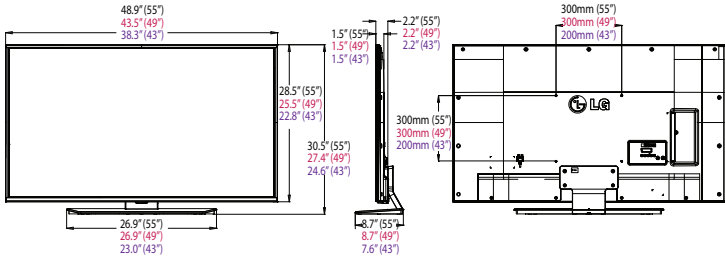

55LX341C | 49LX341C | 43LX341C

FEATURES	Model	65LX341C	60LX341C	55LX341C	49LX341C	43LX341C
Remote Diagnosis		Yes (Self Diagnosis (USB))				
HDMI-CEC		Yes (ARC not supported)				
HTNG-CEC		Yes				
Menu		PDM only				
Lock mode		Yes				
External Speaker Out		Yes (Variable/Fixed, 3.5mm, Stereo, Single ended Type(GND,L+,R+), 1W with 8Ω)				
RJP Interface		Yes (RS232C,HDMI)				
RJP Compatibility		Teledapt (RS232C), Teledapt/Guestlink (HDMI CEC)				
USB		Yes (USB 2.0)				
USB Auto Play Back		Yes				
Moving Picture Playback		Divx HD				
Picture		JPEG				
Audio Codec		MP3, AC3, MPEG, AAC,HEAAC, CDDA, LPCM				
USB Cloning		Yes				
Multi IR Code		Yes				
Welcome Screen (Splash Image)		Yes				
Auto Off/Auto Sleep		Yes				
Motion Eye Care		Yes				
Kensington Lock		Yes (Stand)				
INTERFACE						
HDMI In		1				
USB (2.0)		1				
RF In		1				
AV In		1 (Sharing with Component in)				
Component in (Y,Pb,Pr) + Audio		1				
Digital Audio Out (Coaxial / Optical)		1 (Optical)				
HDMI/HDCP Input		1				
RGB In		1 (D-sub 15pin) - PC				
PC Audio Input		1 (Sharing with Component Audio)				
RS-232C		1 (D-Sub 9pin)				
ACCESSORIES		Cable Power cord (1.55m, Angle Type)				
Manual / ESG		Manual				
POWER		Voltage, Hz 100 ~ 240V, 50/60Hz				
Typical (Based on Energy Star 7.0)		66W	63W	54W	46W	39W
Stand-by		0.5W↓				
CABINET		Bezel Color Black				
Bezel Width (Left/Right, Upper Bottom)		16.1mm, 15.1mm, 21.8mm	15.1mm, 12.7mm, 17.8mm	14.9mm, 12.5mm, 17.6mm		
Bezel Width (Left/Right, Upper Bottom)		13.6mm, 12.6mm, 19.3mm	14.1mm, 10.9mm, 15.3mm	12.6mm, 10.2mm, 15.3mm		
VESA Compatible		300mm x 300mm				200x200
WxHxD (with stand)		57.5"x35.4"x 11.6"	53.7"x33.2"x 11.6"	48.9"x 30.5" x 8.7"	43.5"x 27.4" x 8.7"	38.3"x24.6"x 7.6"
Weight		75.0 lbs	64.6 lbs	46.1 lbs	38.8 lbs	13.6 lbs
WxHxD (w/o stand)		57.5"x33.4"x 2.3"	53.7"x31.2"x 2.2"	48.9"x 28.5" x 2.2"	43.5"x 25.5" x 2.2"	38.3"x22.8"x 2.2"
Weight		63.5 lbs	53.1 lbs	31.7 lbs	31.7 lbs	10.2 lbs
WxHxD (carton)		60.9"x38.2"x 6.3"	58.4"x 35.7" x 6.3"	52.4"x 31.9" x 6.0"	47.1"x 29.9" x 5.6"	41.3"x25.8"x 5.6"
Weight		90.4 lbs	76.9 lbs	54.9 lbs	46.3 lbs	15.9 lbs
CERTIFICATION		Safety UL				
EMC		FCC				
ETC.		RoHS, cUL, NOM, Energy Star 7.0				
WARRANTY		2-Year Limited Warranty Parts/Labor/Backlight | Extended warranty options are also available				
OTHER		UPC 7 19192 19690 2	7 19192 19691 9	7 19192 19692 6	7 19192 19693 3	7 19192 19874 6