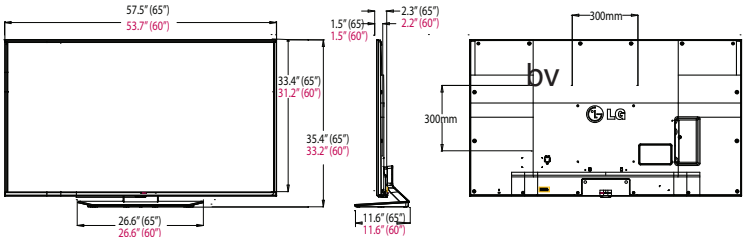

LX341C

Edge LED Commercial Lite Integrated HDTV

▶ **65LX341C**

65" class (64.53" diagonal)

▶ **55LX341C**

55" class (54.64" diagonal)

▶ **60LX341C**

60" class (60.10" diagonal)

▶ **49LX341C**

49" class (48.5" diagonal)

▶ **43LX341C**

43" class (42.8" diagonal)

65LX341C | 60LX341C