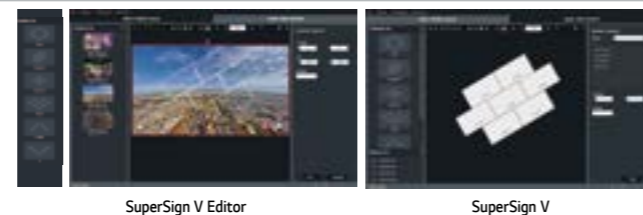

DisplayPort 1.2 connectors enable UHD content playback on 4K Video Wall in 2x2 displays. (available on LV75A/LV77A)

Vivid Imagery Viewing

TruMotion™ 60Hz Refresh Rate drastically reduces motion blur and judder ensuring vivid image details.

DIMENSION (unit : mm)

SOFTWARE

SuperSign V for Dynamic Layout

- Use given templates to configure video wall layout easily
- Rotate, cut and edit content according to a defined layout
- Flexible content editing in various layouts is viable
- Scheduled-based content playback based on time and day
- Distribute content to media players as well

Free SuperSign C for Advanced Color Adjustment

- Intuitive GUI in SuperSign C S/W allows to measure and adjust color and brightness instantly on display
- Automatic white balancing of a video-wall display using a sensor