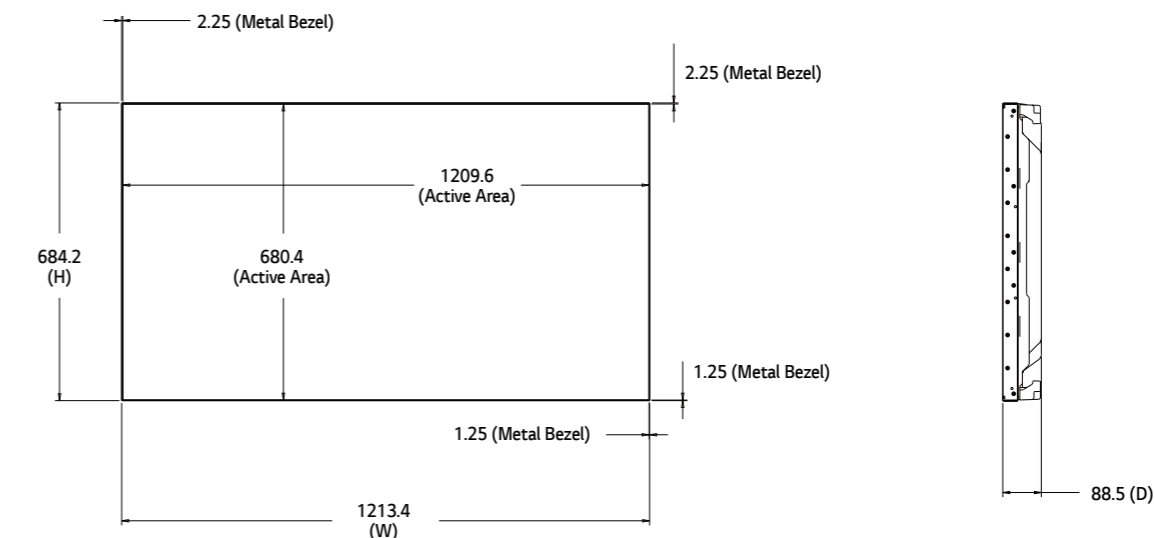

LV75A/LV77A
Bezel to Bezel
3.5mm
2.25mm (Left/Top)
1.25mm (Right/Bottom)

Higher Brightness Uniformity

Brightness uniformity 90% ensures high-quality image delivered across displays.

Evolved Daisy-Chain Performance

DisplayPort 1.2 connectors enable UHD content playback on 4K Video Wall in 2x2 displays. (available on LV75A/LV77A)

Vivid Imagery Viewing

TruMotion™ 60Hz Refresh Rate drastically reduces motion blur and judder ensuring vivid image details.

DIMENSION (unit : mm)

SOFTWARE

SuperSign V for Dynamic Layout

- Use given templates to configure video wall layout easily
- Rotate, cut and edit content according to a defined layout
- Flexible content editing in various layouts is viable
- Scheduled-based content playback based on time and day
- Distribute content to media players as well