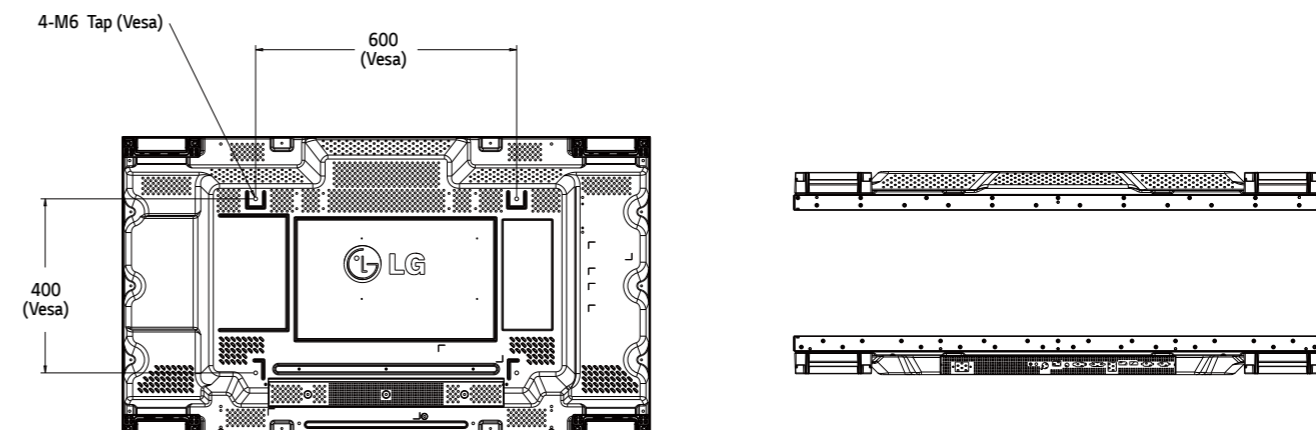

LV75A/LV77A
Bezel to Bezel
3.5mm
2.25mm (Left/Top)
1.25mm (Right/Bottom)

Higher Brightness Uniformity

Brightness uniformity 90% ensures high-quality image delivered across displays.

Evolved Daisy-Chain Performance

DisplayPort 1.2 connectors enable UHD content playback on 4K Video Wall in 2x2 displays. (available on LV75A/LV77A)

Vivid Imagery Viewing

TruMotion™ 60Hz Refresh Rate drastically reduces motion blur and judder ensuring vivid image details.

DIMENSION (unit : mm)

SOFTWARE

SuperSign V for Dynamic Layout

- Use given templates to configure video wall layout easily
- Rotate, cut and edit content according to a defined layout
- Flexible content editing in various layouts is viable
- Scheduled-based content playback based on time and day
- Distribute content to media players as well