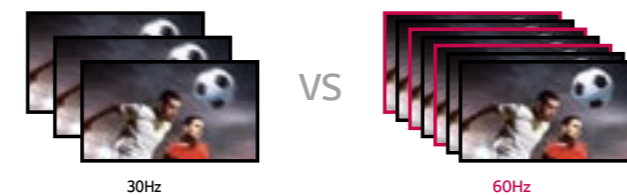

LV75A/LV77A
Bezel to Bezel
3.5mm
2.25mm (Left/Top)
1.25mm (Right/Bottom)

Higher Brightness Uniformity

Brightness uniformity 90% ensures high-quality image delivered across displays.

Evolved Daisy-Chain Performance

DisplayPort 1.2 connectors enable UHD content playback on 4K Video Wall in 2x2 displays. (available on LV75A/LV77A)

Vivid Imagery Viewing

TruMotion™ 60Hz Refresh Rate drastically reduces motion blur and judder ensuring vivid image details.