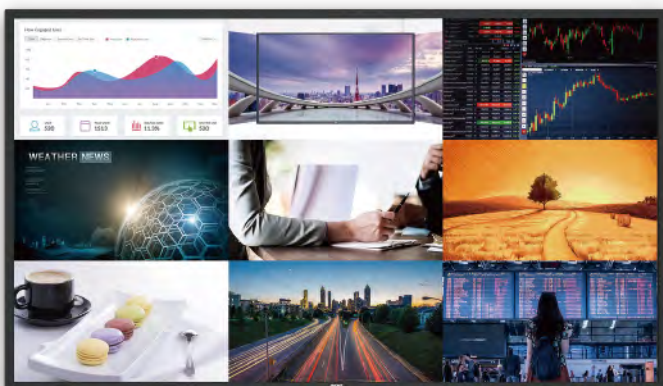

Features

4K UHD image quality: show details accurately

4K high-definition picture quality, with up to 500cd/m² screen brightness, can make any graphical input source look vivid and delicate, with low-noise images, accurately showing every detail and creating realistic display effects that satisfy the requirements of harsh application scenarios, such as retail-store displays and public signage.

Bundled with the Android 8.0 operating system, it can be equipped with the AOC CMS content distribution system, allowing high-definition video, pictures and other content to be easily distributed through the cloud-based network in a one-to-many broadcast. At the same time, it can remotely monitor the status of the terminal displays in real time, using the synchronization function to display the required information at the same time at regular intervals, in combination with automatic switching, to meet the needs of rail transit, supermarkets and other areas.

4-sided narrow even bezel design

With narrow bezels on all 4 sides, the signage delivers an immersive and seamless viewing experience.

Smart split-screen: show a multi-faceted vivid picture

In the AOC CMS content distribution system, each area can be fine-tuned to split the screen. Multiple split screen formats can be set-up as needed, and pictures, videos and music can be played at the same time. Applied to a catering store, food can be presented on multiple screens, allowing customers to see vivid and attractive pictures of the food, improving their impression of what is on offer.