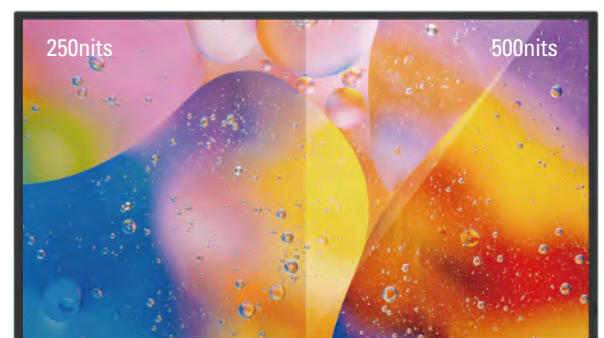

500 nits high brightness

To ensure the screen's content captures your target audiences attention, it is built with the capability to display at an average 500 nits of brightness.