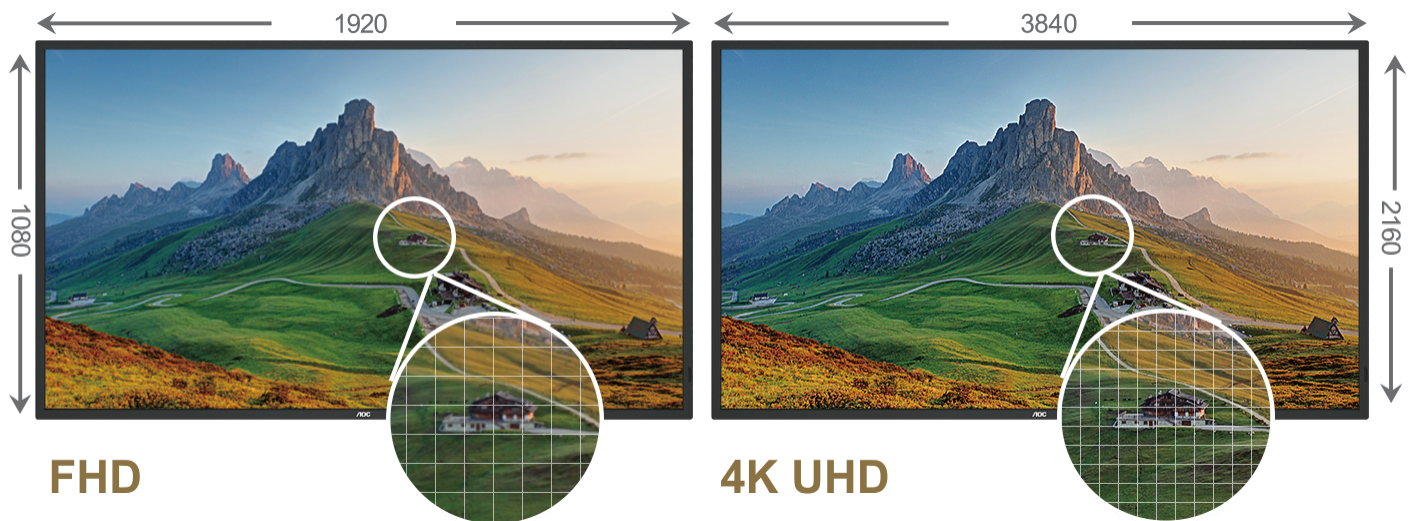

The Design and Specifications are subject to change without notice.

AOC Commercial Display

Wider viewing angles panels and better color accuracy are among the headline benefits of AOC's SPX series. SPX432 offers Ultra HD (3840 x 2160) resolution at a typical brightness of 500 cd/m², complemented by vivid and natural color transitions at an 8 ms response time. With narrow bezels on all 4 sides, an immersive viewing experience is available in either landscape or portrait mode. It supports reliable and stable continuous operation, with content delivery via convenient smart USB player, Plug and Play. The SPX Line's array of convenient connectivity options include HDMI 2.0 and USB 3.0.

Features

4K UHD image quality: show details accurately

4K high-definition picture quality, with up to 500cd/m² screen brightness, can make any graphical input source look vivid and delicate, with low-noise images, accurately showing every detail and creating realistic display effects that satisfy the requirements of harsh application scenarios, such as retail-store displays and public signage.

4-sided narrow even bezel design

With narrow bezels on all 4 sides, the signage delivers an immersive and seamless viewing experience.

Smart split-screen: show a multi-faceted vivid picture

In the AOC CMS content distribution system, each area can be fine-tuned to split the screen. Multiple split screen formats can be set-up as needed, and pictures, videos and music can be played at the same time. Applied to a catering store, food can be presented on multiple screens, allowing customers to see vivid and attractive pictures of the food, improving their impression of what is on offer.