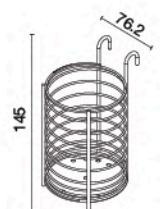

unit : mm.

HWHOY-H106E2
2 Tier Wireware for Kitchen (Dish Rack)
Length 500 mm.

unit : mm.

HWHOY-H106L
Wireware for Kitchen

unit : mm.

HWHOY-H106L3
Wireware for Kitchen

unit : mm.

HWH0Y-H107
Wireware for Kitchen

unit : mm.

HWH0Y-H109
2 Tier Multi-Purpose Wireware

unit : mm.

★ BEST CHOICE

HWH0Y-H109A
3 Tier Multi-Purpose Wireware

unit : mm.

★ BEST CHOICE

HWH0Y-H109B
Multi-Purpose Wireware

unit : mm.

HWH0Y-H109F
Multi-Purpose Wireware
Length 350 mm.

unit : mm.

HWH0Y-H109O
Multi-Purpose Wireware
Length 300 mm.

unit : mm.

HWHOY-H109Q

2 Tier Wireware Length 300 mm.

unit : mm.