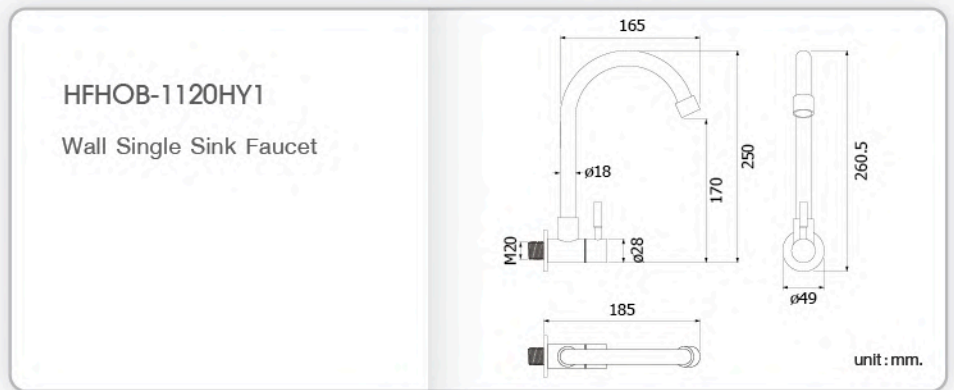

Kitchen Faucet

Series