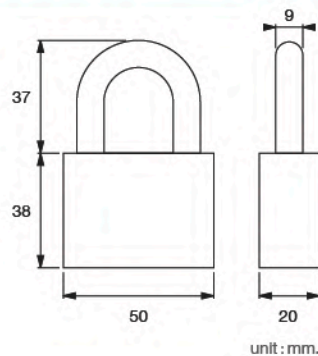

HQ446-000050
Padlock 50 mm.