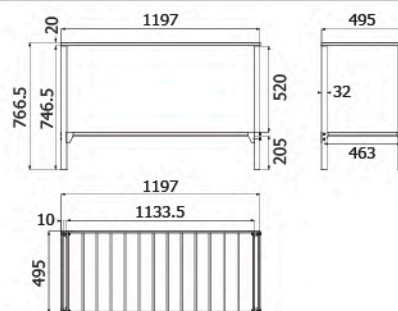

Kitchen Sink

Series

FXVH0-0273EK
Sink Leg
for HLS13-125A-1
(without Sink)

unit : mm.

FXVH0-0273A1
Sink Leg (Height Adjustable Leg)
for HLS13-201A1
(without Sink)

unit : mm.

HLS13-8050-1
Stainless Steel Single Bowl Sink
with Tray and Accessories

unit : mm.