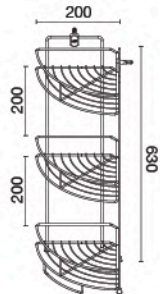

2 Tier Wireware

unit : mm.

HWHOY-H103

Multi-Purpose Wireware

unit : mm.

HWHOY-H103A

Wireware for Corner

unit : mm.

★ BEST CHOICE

HWHOY-H105A

2 Tier Wireware for Corner

unit : mm.

★ BEST CHOICE

HWHOY-H105C

2 Tier Wireware for Corner

unit : mm.

HWHOY-H105T1
3 Tier Wireware for Corner

unit : mm.

★ BEST CHOICE

HWHOY-H105T2
3 Tier Wireware for Corner

unit : mm.

HWHOY-H106C1
Wireware for Kitchen (Dish Rack)
Length 800 mm.

unit : mm.

★ BEST CHOICE

HWHOY-H106D5
Wireware for Kitchen (Dish Rack)
Length 1,000 mm.

unit : mm.

HWHOY-H106D6
Wireware for Kitchen (Dish Rack)
Length 800 mm.

unit : mm.

HWHOY-H106D7
Wireware for Kitchen (Dish Rack)
Length 600 mm.