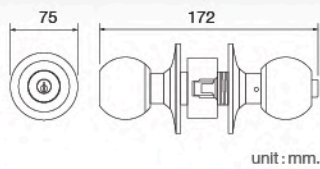

HG445-ENTRAN

Cylindrical Knob Lockset for Entrance (with key)