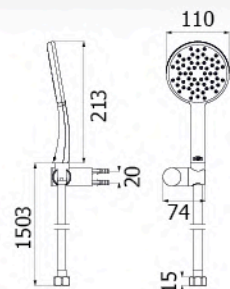

unit : mm.

FJHOF-C14CJZ
 Hand Shower Body & Holder
 : ABS Plastic 2.5"
 Flexible Hose 1.5 m. : PVC

unit : mm.

Rinsing Sprays & Shower Accessories

Series

FXHOY-A1200C
 Flex Hose Length 1.2 m.
 : Acrylic

unit : mm.

FJHOP-00008Z
 Flex Hose Length 1.5 m.
 : PVC

unit : mm.

Shower & Hand Showers

Series

★ BEST CHOICE

NEW ARRIVAL

FJVHZ-S144AS

Wall mounted Shower Post Set with 2 Ways Diverter for Overhead Shower Round Dia.10" and Hand Shower Round Dia.4" (Overhead Shower & Hand Shower : SUS304)

unit : mm.

FJVHZ-C144WZ

Wall mounted Shower post set with 2 Ways Diverter for Overhead Shower Round dia. 10" and Hand Shower Round Dia. 4" Overhead Shower & ABS Hand Shower (Thermoplastic ABS)

unit : mm.

FJHOF-166AAZ

Hand Shower Body and Holder : ABS Plastic 4" Flexible Hose 1.5 m. : PVC

unit : mm.

FJHOF-A120AC

Hand Shower Body and Holder : ABS Plastic with Satin Coated 4" Flexible Hose 1.5 m. : Acrylic

unit : mm.