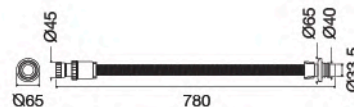

Kitchen Sink

Series

FXVH0-0273HK
Sink Leg
for **HLS13-125-2**
(without Sink)

unit : mm.

FXVH0-0286AS
Sink Leg (Height Adjustable Leg)
for **HLS14-4862-0**
(without Sink)

unit : mm.

HLS13-201C1
Sink Waste Drainer
for Single Bowl

unit : mm.

HLS13-201C2
Sink Waste Drainer
for Double Bowl

unit : mm.

HLS13-DH0001
Sink Waste Drainer

unit : mm.