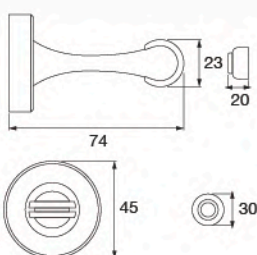

RB961-DS002

Door Stopper (Magnetic System)

unit : mm.