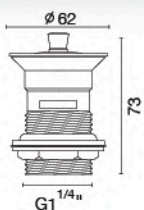

HLA01-LA001

Pop-up Waste with Overflow and Pulling Lock System (Brass with Chrome Coating)

unit : mm.