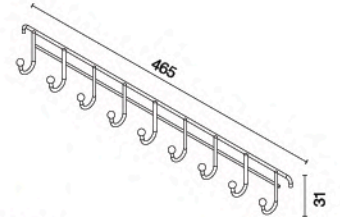

unit : mm.

★ BEST CHOICE