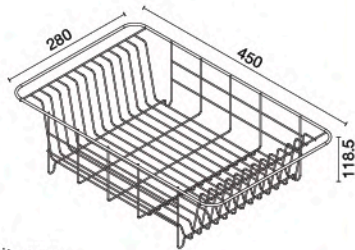

HWHOY-H106D5
Wireware for Kitchen (Dish Rack)
Length 1,000 mm.

unit : mm.

HWHOY-H106D6
Wireware for Kitchen (Dish Rack)
Length 800 mm.

unit : mm.

HWHOY-H106D7
Wireware for Kitchen (Dish Rack)
Length 600 mm.

unit : mm.

HWHOY-H106E2
2 Tier Wireware for Kitchen (Dish Rack)
Length 500 mm.

unit : mm.

HWHOY-H106L
Wireware for Kitchen

unit : mm.

HWHOY-H106L3
Wireware for Kitchen

unit : mm.

HWH0Y-H107
Wireware for Kitchen