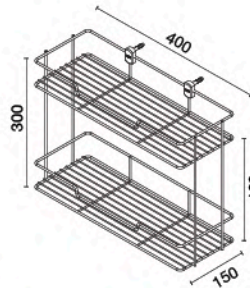

unit : mm.

★ BEST CHOICE