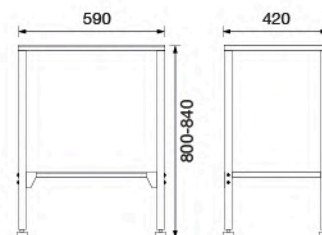

3 Ways Stop Valve

: Stainless steel grade304

Kitchen Sink

Series

FXVH0-0273EK
Sink Leg
for HLS13-125A-1
(without Sink)

unit : mm.

FXVH0-0273A1
Sink Leg (Height Adjustable Leg)
for HLS13-201A1
(without Sink)