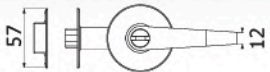

HQ446-TLS03BK

Cylindrical Lever Lockset
for Bathroom (without key)
TUBULAR LOCK System

unit : mm.