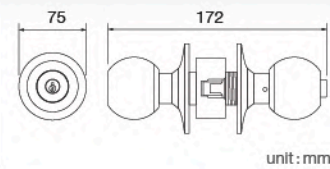

HG445-DOOR

Cylindrical Knob Lockset for Bathroom (without key)