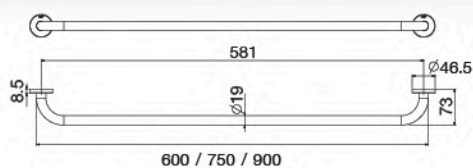

FBVHY-C900AP

Towel Bar
Length 900 mm.