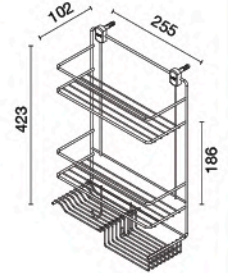

unit : mm.

HWHOY-H106E2
2 Tier Wireware for Kitchen (Dish Rack)
Length 500 mm.

unit : mm.

HWHOY-H106L
Wireware for Kitchen

unit : mm.

HWHOY-H106L3
Wireware for Kitchen

unit : mm.

HWH0Y-H107
Wireware for Kitchen

unit : mm.

HWH0Y-H109
2 Tier Multi-Purpose Wireware

unit : mm.

★ BEST CHOICE

HWH0Y-H109A
3 Tier Multi-Purpose Wireware

unit : mm.

★ BEST CHOICE

HWH0Y-H109B
Multi-Purpose Wireware