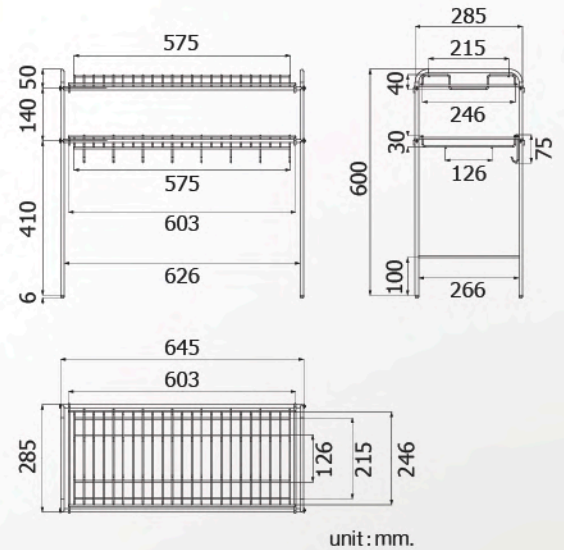

◀ HWHOY-H106H

Deck Dish Rack with Cup Holder

◀ HWHOY-H107B

Deck Dish Shelf (High Body) on Kitchen Sink

Stackable size

◀ **HWHOY-H107Q** unit: mm.
Multi-Purpose Wireware

◀ **HWHOY-H108A** unit: mm.
2 Tier Wireware for Bathroom