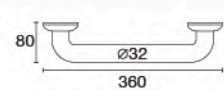

FBVHY-C900AP

Towel Bar
Length 900 mm.

unit: mm.

Grab Bar

Series

★ BEST CHOICE

FBVHY-CT790A

Grab Bar OD.25 mm.
Length 360 mm.

FBVHY-CT790B

Grab Bar OD.25 mm.
Length 600 mm.

FBVHY-CT790C

Grab Bar OD.32 mm.
Length 360 mm.

unit : mm.

Fitting Accessories

Series

★ BEST CHOICE

FZVHV-E00016

Inlet Hose Length 16 inches
F1/2" x 16"

unit : mm.

FZVHV-E00018

Inlet Hose Length 18 inches
F1/2" x 18"

unit : mm.

FZVHV-E00020

Inlet Hose Length 20 inches
F1/2" x 20"