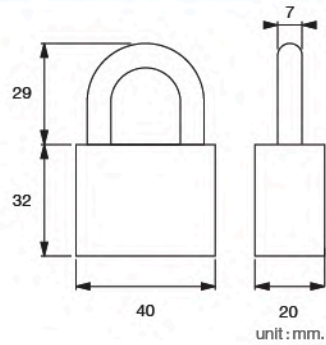

Padlock

Series

HQ446-000040
Padlock 40 mm.