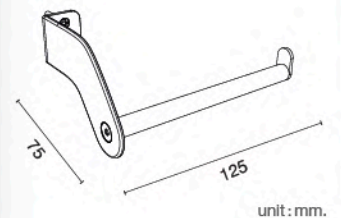

unit : mm.

BATHROOM & KITCHEN ACCESSORIES

STAINLESS STEEL

Quality for your functional benefits and uses,
perfectly match with your lifestyle.

Skin

Series

FBVHY-G101AS

Towel Bar
Length 600 mm.

FBVHY-G101BS

Double Towel Bar
Length 600 mm.

FBVHY-G104AS

Toilet Paper Holder

Duracon

Series

★ BEST CHOICE

FBVHY-DC01BB

Towel Bar
Length 600 mm.

unit : mm.

FBVHY-DC02BB

Hook

unit : mm.

FBVHY-DC03BB

Towel Ring

unit : mm.