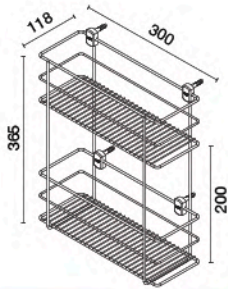

unit : mm.

HWH0Y-H109F
Multi-Purpose Wireware
Length 350 mm.

unit : mm.

HWH0Y-H109O
Multi-Purpose Wireware
Length 300 mm.

unit : mm.

HWHOY-H109Q

2 Tier Wireware Length 300 mm.

unit : mm.