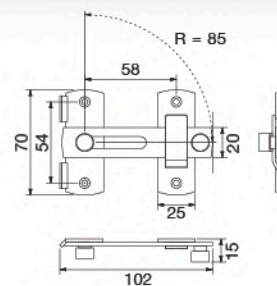

Locking & Hardware Fitting Accessories

Series

★ BEST CHOICE

RB961-001SUS

Door Bolt 2.5"

unit : mm.

RB961-002SUS

Matt Safety Buckle 3"

unit : mm.

RB961-003SUS

Matt Safety Buckle 4"

unit : mm.

RB961-DS001

Door Stopper with Hook

unit : mm.

RB961-DS002

Door Stopper (Magnetic System)

unit : mm.

RB961-00001Z

Door Lock

unit : mm.