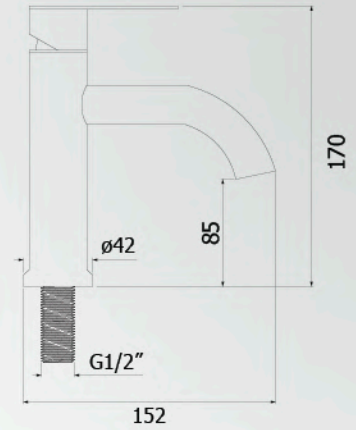

FAUCET

STAINLESS STEEL

Stainless steel faucet, made of SUS304 with aesthetic surface, high corrosion resistance, more durable than general taps, easy to use, and convenient, so you can be confident throughout the lifetime.

NEW
ARRIVAL

◀ **HFHOP-2000HY1**
Deck Single Basin Faucet
(SUS304)

unit : mm

NEW
ARRIVAL

◀ **HFHOS-2000HY3**
Deck Single Basin Faucet
(SUS304)

unit : mm

NEW
ARRIVAL

unit : mm