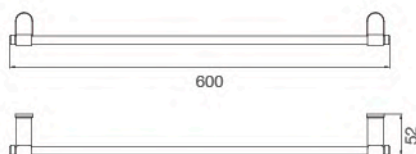

FBVHY-DC01BB

Towel Bar
Length 600 mm.

unit : mm.

FBVHY-DC02BB

Hook

unit : mm.