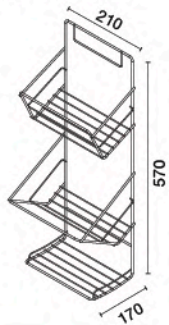

unit : mm.

HWH0Y-H109F
Multi-Purpose Wireware
Length 350 mm.

unit : mm.

HWH0Y-H109O
Multi-Purpose Wireware
Length 300 mm.

unit : mm.

HWHOY-H109Q

2 Tier Wireware Length 300 mm.

unit : mm.

HWHOY-H206G1

Wireware Hook with 5 Plastic Tip

unit : mm.

★ BEST CHOICE

HWHOY-H206H1

Wireware Hook with 9 Plastic Tip

unit : mm.

★ BEST CHOICE

HWHOY-H301

3 Tier Multi-Purpose Wireware

unit : mm.

HWHOY-H321C

3 Tier Wireware for Corner

unit : mm.

HWHOY-H500BS

Multi-Purpose Hanger Bar with Hooks