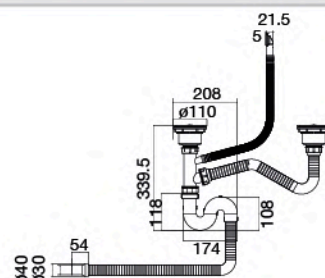

Towel Bar
Length 600 mm.

unit : mm.

FBVHY-DC02BB

Hook

unit : mm.

FBVHY-DC03BB

Towel Ring

unit : mm.

Stainless Steel Double Bowl Sink
with Tray and Accessories

HLS13-201A1

Stainless Steel Single Bowl Sink

Kitchen Sink

Series

FXVH0-0273HK
Sink Leg
for **HLS13-125-2**
(without Sink)

unit : mm.

FXVH0-0286AS
Sink Leg (Height Adjustable Leg)
for **HLS14-4862-0**
(without Sink)

unit : mm.

HLS13-201C1
Sink Waste Drainer
for Single Bowl

unit : mm.

HLS13-201C2
Sink Waste Drainer
for Double Bowl

unit : mm.

HLS13-DH0001
Sink Waste Drainer

unit : mm.

HARDWARE ACCESSORIES