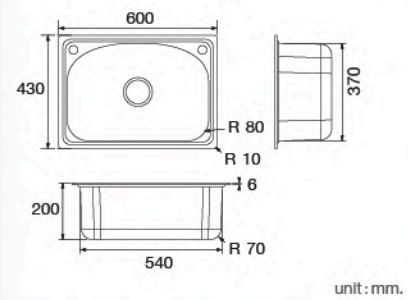

HLS13-201A1

Stainless Steel Single Bowl Sink