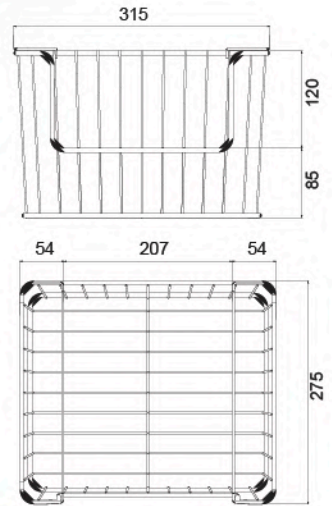

◀ HWHOY-H106H

Deck Dish Rack with Cup Holder

◀ HWHOY-H107B

Deck Dish Shelf (High Body) on Kitchen Sink

Stackable size

◀ **HWHOY-H107Q** unit: mm.
Multi-Purpose Wireware

◀ **HWHOY-H108A** unit: mm.
2 Tier Wireware for Bathroom