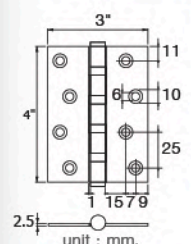

Towel Bar
Length 600 mm.

unit : mm.

FBVHY-DC02BB

Hook

unit : mm.

FBVHY-DC03BB

Towel Ring

unit : mm.

HQ446-TL02BK

Cylindrical Lever Lockset for Bathroom (without key)
TUBULAR LOCK System

Butt Hinges

Series

★ BEST CHOICE

HQ448-000432

Butt Hinges 4"x3"x2 mm.
(4 Balls Bearing)

HQ448-004325

Butt Hinges 4"x3"x2.5 mm.
(4 Balls Bearing)

Locking & Hardware Fitting Accessories

Series

★ BEST CHOICE

RB961-001SUS

Door Bolt 2.5"

unit : mm.

RB961-002SUS