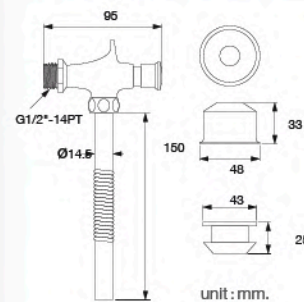

- Rinsing Spray :
ABS Plastic
- Flexible Hose 1.2 m. :
PVC

NEW ARRIVAL

FXHOY-SSF001

Rinsing Spray Set with Flexible Hose (SUS304)

Flush Valve

Series

HFHOY-8120S9

Brass Urinal Flush Valve