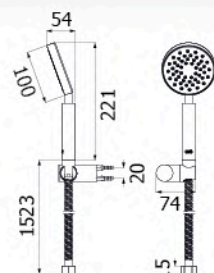

unit : mm.

FJVHZ-C144WZ

Wall mounted Shower post set with 2 Ways Diverter for Overhead Shower Round dia. 10" and Hand Shower Round Dia. 4" Overhead Shower & ABS Hand Shower (Thermoplastic ABS)

unit : mm.

FJHOF-166AAZ

Hand Shower Body and Holder : ABS Plastic 4" Flexible Hose 1.5 m. : PVC

unit : mm.

FJHOF-A120AC

Hand Shower Body and Holder : ABS Plastic with Satin Coated 4" Flexible Hose 1.5 m. : Acrylic

unit : mm.