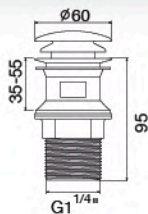

HLS13-BS0002

ABS Plastic Pop-Up Waste with Overflow

unit : mm.