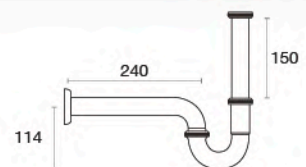

FAVHL-AP240S

P-Trap
Length 240 mm.

unit: mm.