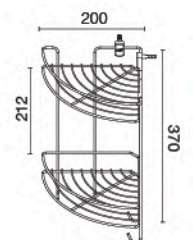

★ BEST CHOICE

HWHOY-H105A

2 Tier Wireware for Corner

unit : mm.

★ BEST CHOICE

HWHOY-H105C

2 Tier Wireware for Corner

unit : mm.

HWHOY-H105T1
3 Tier Wireware for Corner

unit : mm.

★ BEST CHOICE

HWHOY-H105T2
3 Tier Wireware for Corner

unit : mm.

HWHOY-H106C1
Wireware for Kitchen (Dish Rack)
Length 800 mm.

unit : mm.

★ BEST CHOICE

HWHOY-H106D5
Wireware for Kitchen (Dish Rack)
Length 1,000 mm.

unit : mm.

HWHOY-H106D6
Wireware for Kitchen (Dish Rack)
Length 800 mm.

unit : mm.

HWHOY-H106D7
Wireware for Kitchen (Dish Rack)
Length 600 mm.