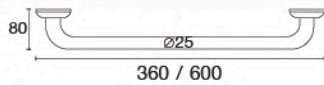

Grab Bar

Series

★ BEST CHOICE

FBVHY-CT790A

Grab Bar OD.25 mm.
Length 360 mm.

FBVHY-CT790B

Grab Bar OD.25 mm.
Length 600 mm.

FBVHY-CT790C

Grab Bar OD.32 mm.
Length 360 mm.

unit : mm.

Fitting Accessories

Series

★ BEST CHOICE

FZVHV-E00016

Inlet Hose Length 16 inches
F1/2" x 16"

unit : mm.

FZVHV-E00018

Inlet Hose Length 18 inches
F1/2" x 18"

unit : mm.

FZVHV-E00020

Inlet Hose Length 20 inches
F1/2" x 20"

unit : mm.

FZVHV-E00022

Inlet Hose Length 22 inches
F1/2" x 22"

unit : mm.

FZVHV-E00024

Inlet Hose Length 24 inches
F1/2" x 24"

unit : mm.