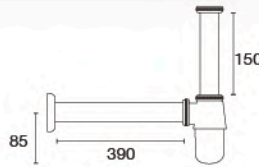

FZVHV-E00016

Inlet Hose Length 16 inches
F1/2" x 16"

unit : mm.

FZVHV-E00018

Inlet Hose Length 18 inches
F1/2" x 18"

unit : mm.

FZVHV-E00020

Inlet Hose Length 20 inches
F1/2" x 20"

unit : mm.

FZVHV-E00022

Inlet Hose Length 22 inches
F1/2" x 22"

unit : mm.

FZVHV-E00024

Inlet Hose Length 24 inches
F1/2" x 24"

unit : mm.

Waste Trap

Series

★ BEST CHOICE

FAVHL-AD240S

Bottle Trap
Length 240 mm.

unit: mm.

FAVHL-AD390S

Bottle Trap
Length 390 mm.

unit: mm.