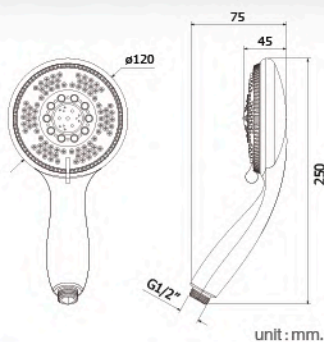

- Rinsing Spray :
ABS Plastic
- Flexible Hose 1.2 m. :
PVC

NEW ARRIVAL

FXHOY-SSF001

Rinsing Spray Set with Flexible Hose (SUS304)

Flush Valve

Series

HFHOY-8120S9

Brass Urinal Flush Valve

Hand Showers

Series

★ BEST CHOICE

**NEW
ARRIVAL**

FJHOF-F3172WS
Hand Shower Set with
3 Funtional Adjustment,
Chrome Coating Surface

FJHOF-F3173WS
Hand Shower Set with
3 Funtional Adjustment,
Chrome Coating Surface

FJHOF-F5171WS
Hand Shower Set with
5 Funtional Adjustment,
Chrome Coating Surface

FJHOF-F5172WS
Hand Shower Set with
5 Funtional Adjustment,
Chrome Coating Surface

Hand Showers

Series

★ BEST CHOICE

FJHOF-C14CJS
 Hand Shower Body & Holder
 : ABS Plastic 2.5"
 Flexible Hose 1.5 m.
 : Stainless Steel 304

unit : mm.

FJHOF-C14CJZ
 Hand Shower Body & Holder
 : ABS Plastic 2.5"
 Flexible Hose 1.5 m. : PVC

unit : mm.

Rinsing Sprays & Shower Accessories

Series

FXHOY-A1200C
 Flex Hose Length 1.2 m.
 : Acrylic

unit : mm.