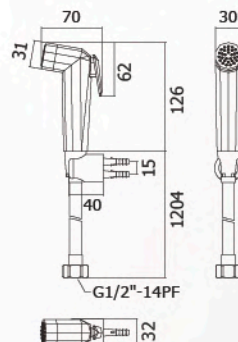

RINSING SPRAYS & HAND SHOWERS

STAINLESS STEEL & THERMOPLASTIC ABS

Express yourself by **HOY** with colorful & modern designs.

Show the color of your lifestyle with **HOY**!

NEW
ARRIVAL

hori

▲
FXHOY-H03RDS
Rinsing Spray Set
Red Color ABS Plastic
Body and SUS304
Flexible Hose

▲
FXHOY-H02WHS
Rinsing Spray Set
White Color ABS Plastic
Body and SUS304
Flexible Hose

▲
FXHOY-H01BKS
Rinsing Spray Set
Black Color ABS Plastic
Body and SUS304
Flexible Hose

▲
FXHOY-H04BLS
Rinsing Spray Set
Blue Color ABS Plastic
Body and SUS304
Flexible Hose