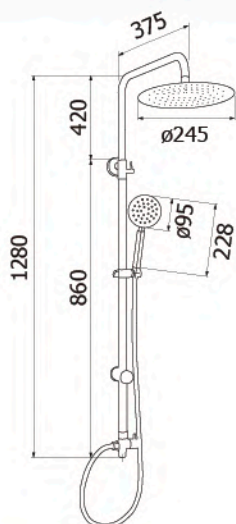

unit : mm.

FJHOF-C14CJZ
 Hand Shower Body & Holder
 : ABS Plastic 2.5"
 Flexible Hose 1.5 m. : PVC

unit : mm.

Rinsing Sprays & Shower Accessories

Series

FXHOY-A1200C
 Flex Hose Length 1.2 m.
 : Acrylic

unit : mm.

FJHOP-00008Z
 Flex Hose Length 1.5 m.
 : PVC

unit : mm.

Shower & Hand Showers

Series

★ BEST CHOICE

NEW ARRIVAL

FJVHZ-S144AS

Wall mounted Shower Post Set with 2 Ways Diverter for Overhead Shower Round Dia.10" and Hand Shower Round Dia.4" (Overhead Shower & Hand Shower : SUS304)

unit : mm.

FJVHZ-C144WZ

Wall mounted Shower post set with 2 Ways Diverter for Overhead Shower Round dia. 10" and Hand Shower Round Dia. 4" Overhead Shower & ABS Hand Shower (Thermoplastic ABS)

unit : mm.