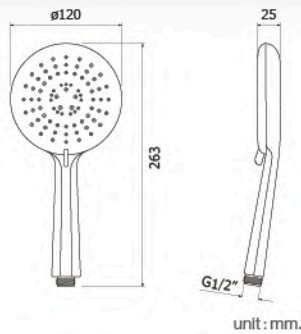

FJHOF-F3172WS
Hand Shower Set with
3 Funtional Adjustment,
Chrome Coating Surface