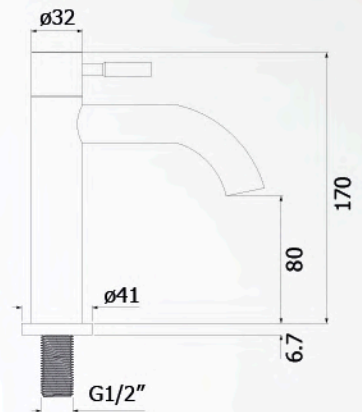

FAUCET

STAINLESS STEEL

Stainless steel faucet, made of SUS304 with aesthetic surface, high corrosion resistance, more durable than general taps, easy to use, and convenient, so you can be confident throughout the lifetime.

NEW
ARRIVAL

◀ **HFHOP-2000HY1**
Deck Single Basin Faucet
(SUS304)

unit : mm

NEW
ARRIVAL

◀ **HFHOS-2000HY3**
Deck Single Basin Faucet
(SUS304)

unit : mm

NEW
ARRIVAL

unit : mm