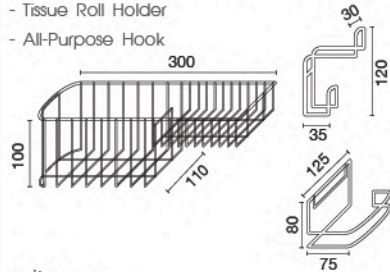

◀ HWHOY-H106H

Deck Dish Rack with Cup Holder

◀ HWHOY-H107B

Deck Dish Shelf (High Body) on Kitchen Sink

Stackable size

◀ **HWHOY-H107Q** unit: mm.
Multi-Purpose Wireware

◀ **HWHOY-H108A** unit: mm.
2 Tier Wireware for Bathroom

★ BEST CHOICE

HWHOY-H100

Wireware Set

- Wireware Shelf (wall-mounted type)
- Tissue Roll Holder
- All-Purpose Hook

unit : mm.

★ BEST CHOICE

HWHOY-H102

Multi-Purpose Wireware