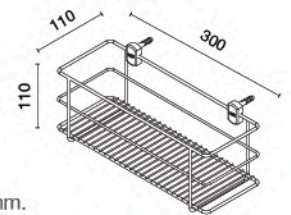

unit : mm.

HWH0Y-H109F
Multi-Purpose Wireware
Length 350 mm.

unit : mm.

HWH0Y-H109O
Multi-Purpose Wireware
Length 300 mm.

unit : mm.

HWHOY-H109Q

2 Tier Wireware Length 300 mm.

unit : mm.