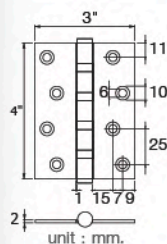

Towel Bar
Length 600 mm.

unit : mm.

FBVHY-DC02BB

Hook

unit : mm.

FBVHY-DC03BB

Towel Ring

unit : mm.

HQ446-TL02BK

Cylindrical Lever Lockset for Bathroom (without key)
TUBULAR LOCK System

Butt Hinges

Series

★ BEST CHOICE

HQ448-000432

Butt Hinges 4"x3"x2 mm.
(4 Balls Bearing)

HQ448-004325

Butt Hinges 4"x3"x2.5 mm.
(4 Balls Bearing)

Locking & Hardware Fitting Accessories

Series

★ BEST CHOICE

RB961-001SUS

Door Bolt 2.5"

unit : mm.

RB961-002SUS