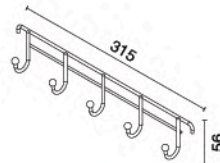

unit : mm.

★ BEST CHOICE