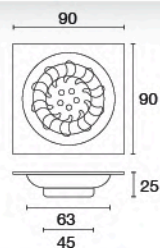

HWHOY-H902

Stainless steel Floor Drain