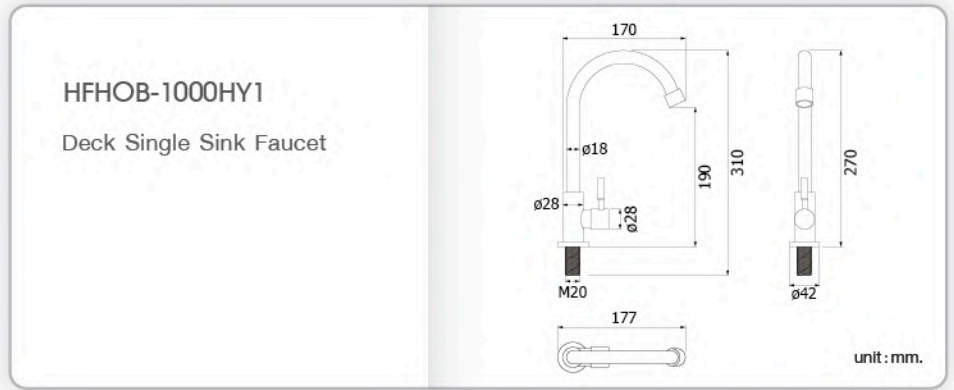

Kitchen Faucet

Series