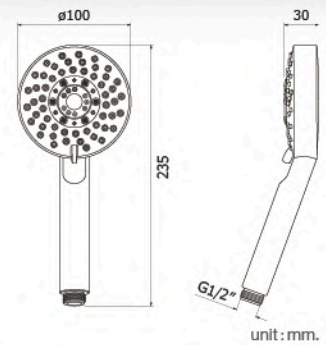

FJHOF-F3173WS
Hand Shower Set with
3 Funtional Adjustment,
Chrome Coating Surface