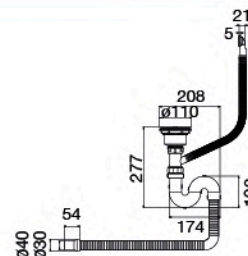

Kitchen Sink

Series

FXVH0-0273HK
Sink Leg
for **HLS13-125-2**
(without Sink)

unit : mm.

FXVH0-0286AS
Sink Leg (Height Adjustable Leg)
for **HLS14-4862-0**
(without Sink)

unit : mm.

HLS13-201C1
Sink Waste Drainer
for Single Bowl

unit : mm.

HLS13-201C2
Sink Waste Drainer
for Double Bowl

unit : mm.

HLS13-DH0001
Sink Waste Drainer

unit : mm.