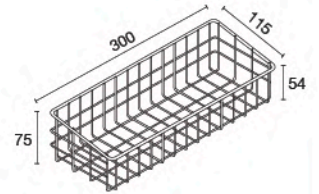

HWHOY-H102C

Multi-Purpose Wireware

unit : mm.