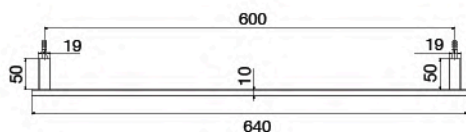

Wall Mounted Soap Dish

unit : mm.

Towel Bar Accessories

Series

FBVHY-F640AS

Towel Bar
Length 640 mm.

unit: mm.

FBVHY-F790AS