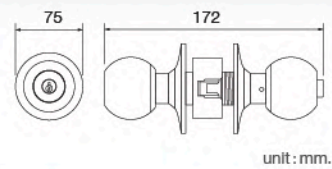

HG445-ENTAC

Cylindrical Knob Lockset for Entrance (with key)