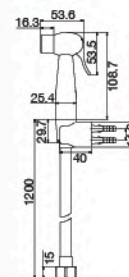

FXHOY-C013WZ

FXHOY-C018WZ (sprayer head only)

- Rinsing Spray : Chrome Coating
- Flexible Hose 1.2 m. : Acrylic