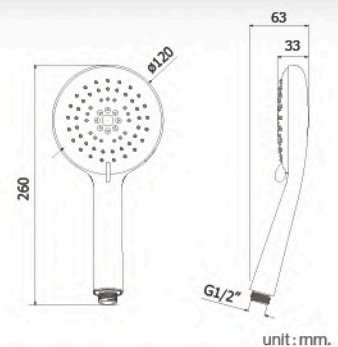

- Rinsing Spray :
ABS Plastic
- Flexible Hose 1.2 m. :
PVC

NEW ARRIVAL

FXHOY-SSF001

Rinsing Spray Set with Flexible Hose (SUS304)

Flush Valve

Series

HFHOY-8120S9

Brass Urinal Flush Valve

Hand Showers

Series

★ BEST CHOICE

**NEW
ARRIVAL**

FJHOF-F3172WS
Hand Shower Set with
3 Funtional Adjustment,
Chrome Coating Surface

FJHOF-F3173WS
Hand Shower Set with
3 Funtional Adjustment,
Chrome Coating Surface

FJHOF-F5171WS
Hand Shower Set with
5 Funtional Adjustment,
Chrome Coating Surface

FJHOF-F5172WS
Hand Shower Set with
5 Funtional Adjustment,
Chrome Coating Surface

Hand Showers

Series

★ BEST CHOICE

FJHOF-C14CJS
 Hand Shower Body & Holder
 : ABS Plastic 2.5"
 Flexible Hose 1.5 m.
 : Stainless Steel 304