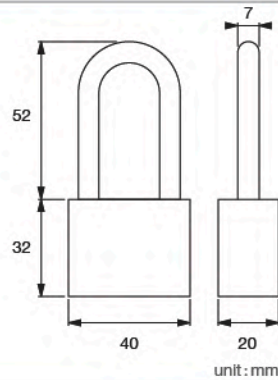

HQ446-00040H
Padlock 40 mm.