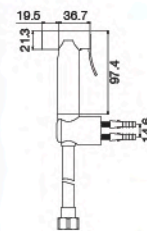

FXHOY-0040WZ

- Rinsing Spray :
  ABS Plastic
- Flexible Hose 1.2 m. :
  PVC

unit : mm.