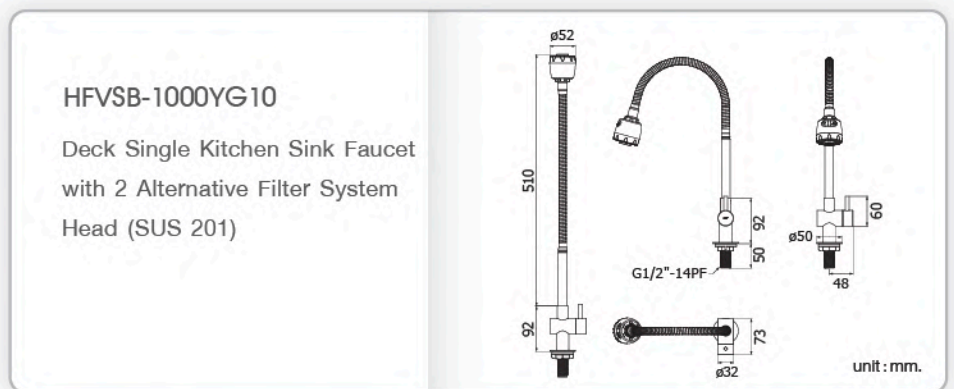

Kitchen Faucet

Series