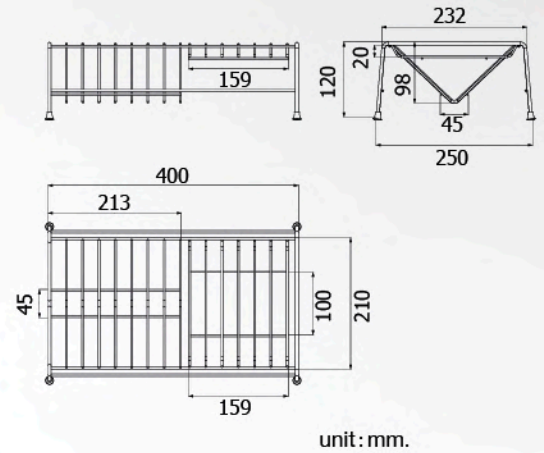

◀ HWHOY-H106H

Deck Dish Rack with Cup Holder

◀ HWHOY-H107B

Deck Dish Shelf (High Body) on Kitchen Sink

Stackable size

◀ **HWHOY-H107Q** unit: mm.
Multi-Purpose Wireware

◀ **HWHOY-H108A** unit: mm.
2 Tier Wireware for Bathroom