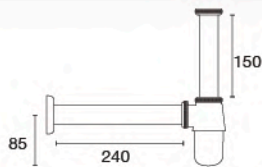

FAVHL-AD240S

Bottle Trap
Length 240 mm.

unit: mm.