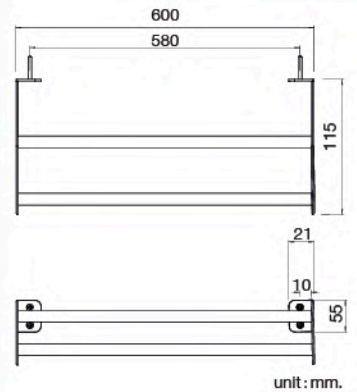

FBVHY-G101BS

Double Towel Bar
Length 600 mm.