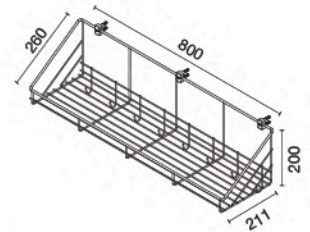

HWHOY-H105T1
3 Tier Wireware for Corner

unit : mm.

★ BEST CHOICE

HWHOY-H105T2
3 Tier Wireware for Corner

unit : mm.

HWHOY-H106C1
Wireware for Kitchen (Dish Rack)
Length 800 mm.

unit : mm.

★ BEST CHOICE