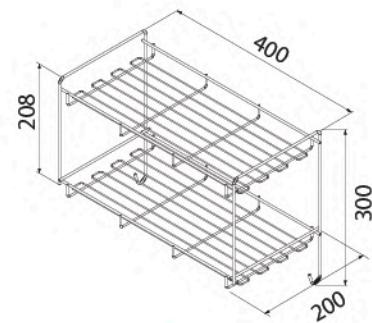

◀ HWHOY-H106H

Deck Dish Rack with Cup Holder

◀ HWHOY-H107B

Deck Dish Shelf (High Body) on Kitchen Sink

Stackable size

◀ **HWHOY-H107Q** unit: mm.
Multi-Purpose Wireware

◀ **HWHOY-H108A** unit: mm.
2 Tier Wireware for Bathroom