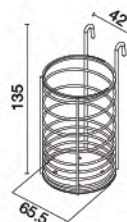

HWHOY-H106D5
Wireware for Kitchen (Dish Rack)
Length 1,000 mm.

unit : mm.

HWHOY-H106D6
Wireware for Kitchen (Dish Rack)
Length 800 mm.

unit : mm.

HWHOY-H106D7
Wireware for Kitchen (Dish Rack)
Length 600 mm.

unit : mm.

HWHOY-H106E2
2 Tier Wireware for Kitchen (Dish Rack)
Length 500 mm.

unit : mm.

HWHOY-H106L
Wireware for Kitchen

unit : mm.

HWHOY-H106L3
Wireware for Kitchen

unit : mm.

HWH0Y-H107
Wireware for Kitchen

unit : mm.

HWH0Y-H109
2 Tier Multi-Purpose Wireware

unit : mm.

★ BEST CHOICE

HWH0Y-H109A
3 Tier Multi-Purpose Wireware

unit : mm.

★ BEST CHOICE

HWH0Y-H109B
Multi-Purpose Wireware

unit : mm.

HWH0Y-H109F
Multi-Purpose Wireware
Length 350 mm.

unit : mm.

HWH0Y-H109O
Multi-Purpose Wireware
Length 300 mm.

unit : mm.

HWHOY-H109Q

2 Tier Wireware Length 300 mm.

unit : mm.