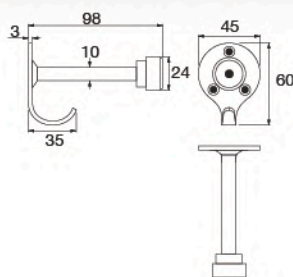

Towel Bar
Length 600 mm.

unit : mm.

FBVHY-DC02BB

Hook

unit : mm.

FBVHY-DC03BB

Towel Ring

unit : mm.

Butt Hinges 4"x3"x2.5 mm.
(4 Balls Bearing)

Locking & Hardware Fitting Accessories

Series

★ BEST CHOICE

RB961-001SUS

Door Bolt 2.5"

unit : mm.

RB961-002SUS

Matt Safety Buckle 3"

unit : mm.

RB961-003SUS

Matt Safety Buckle 4"

unit : mm.

RB961-DS001

Door Stopper with Hook

unit : mm.