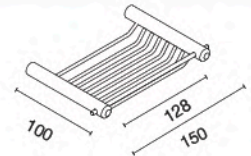

★ BEST CHOICE

FBVHY-CK02AN

Towel Hook
Length 600 mm.

unit : mm.

FBVHY-CK04AN

Toilet Paper Holder

unit : mm.

FBVHY-CK07AN

Wall Mounted Soap Dish

unit : mm.

Towel Bar Accessories

Series

FBVHY-F640AS

Towel Bar
Length 640 mm.

unit: mm.

FBVHY-F790AS