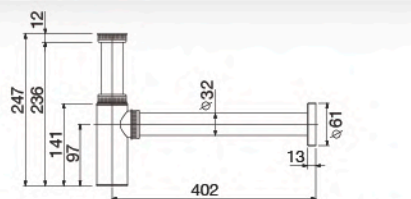

FAVHL-AP240S

P-Trap
Length 240 mm.

unit: mm.

FAVHL-AP390S

P-Trap
Length 390 mm.

unit: mm.

FAHOL-A109BZ

Thermoplastic ABS Bottle Trap
Length 402 mm.