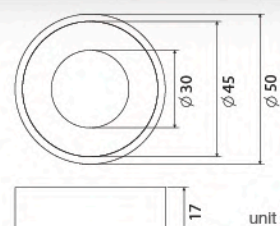

VT120-000012

Thread Tape
Length 10 m.