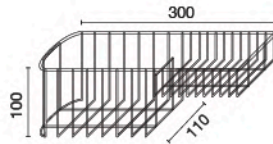

◀ HWHOY-H106H

Deck Dish Rack with Cup Holder

◀ HWHOY-H107B

Deck Dish Shelf (High Body) on Kitchen Sink

Stackable size

◀ **HWHOY-H107Q** unit: mm.
Multi-Purpose Wireware

◀ **HWHOY-H108A** unit: mm.
2 Tier Wireware for Bathroom

★ BEST CHOICE

HWHOY-H100

Wireware Set

- Wireware Shelf (wall-mounted type)
- Tissue Roll Holder
- All-Purpose Hook

unit : mm.

★ BEST CHOICE

HWHOY-H102

Multi-Purpose Wireware