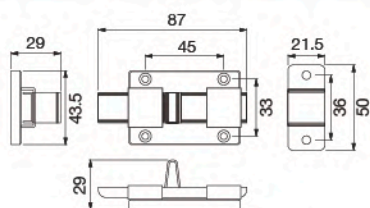

Towel Bar
Length 600 mm.

unit : mm.

FBVHY-DC02BB

Hook

unit : mm.

FBVHY-DC03BB

Towel Ring

unit : mm.

Butt Hinges 4"x3"x2.5 mm.
(4 Balls Bearing)

Locking & Hardware Fitting Accessories

Series

★ BEST CHOICE

RB961-001SUS

Door Bolt 2.5"

unit : mm.

RB961-002SUS