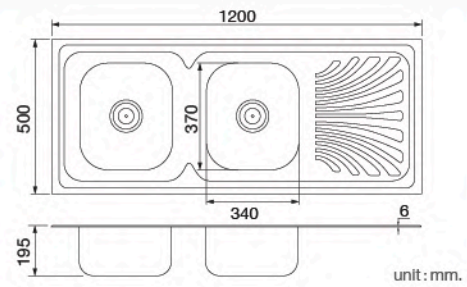

HLS13-125A-1

Stainless Steel Double Bowl Sink
with Tray and Accessories