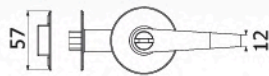

HQ446-TLB03ET

Cylindrical Lever Lockset
for Entrance (with key)
TUBULAR LOCK System

unit : mm.