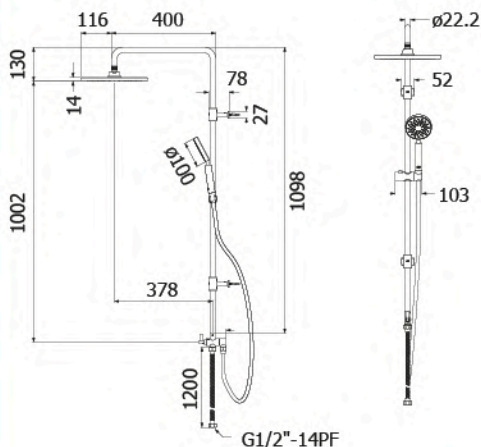

unit : mm.

FJHOF-C14CJZ
 Hand Shower Body & Holder
 : ABS Plastic 2.5"
 Flexible Hose 1.5 m. : PVC

unit : mm.

Rinsing Sprays & Shower Accessories

Series

FXHOY-A1200C
 Flex Hose Length 1.2 m.
 : Acrylic

unit : mm.

FJHOP-00008Z
 Flex Hose Length 1.5 m.
 : PVC

unit : mm.

Shower & Hand Showers

Series

★ BEST CHOICE

NEW ARRIVAL

FJVHZ-S144AS

Wall mounted Shower Post Set with 2 Ways Diverter for Overhead Shower Round Dia.10" and Hand Shower Round Dia.4" (Overhead Shower & Hand Shower : SUS304)

unit : mm.

FJVHZ-C144WZ

Wall mounted Shower post set with 2 Ways Diverter for Overhead Shower Round dia. 10" and Hand Shower Round Dia. 4" Overhead Shower & ABS Hand Shower (Thermoplastic ABS)

unit : mm.