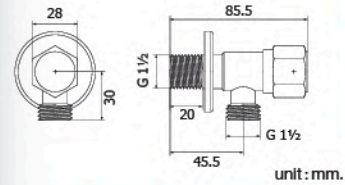

Skin

Series

HFHOY-912001

2 Ways Stop Valve

: Stainless steel grade304