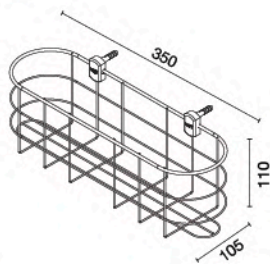

unit : mm.

HWHOY-H106E2
2 Tier Wireware for Kitchen (Dish Rack)
Length 500 mm.

unit : mm.

HWHOY-H106L
Wireware for Kitchen

unit : mm.

HWHOY-H106L3
Wireware for Kitchen

unit : mm.

HWH0Y-H107
Wireware for Kitchen

unit : mm.

HWH0Y-H109
2 Tier Multi-Purpose Wireware

unit : mm.

★ BEST CHOICE

HWH0Y-H109A
3 Tier Multi-Purpose Wireware

unit : mm.

★ BEST CHOICE

HWH0Y-H109B
Multi-Purpose Wireware

unit : mm.

HWH0Y-H109F
Multi-Purpose Wireware
Length 350 mm.

unit : mm.

HWH0Y-H109O
Multi-Purpose Wireware
Length 300 mm.

unit : mm.

HWHOY-H109Q

2 Tier Wireware Length 300 mm.

unit : mm.