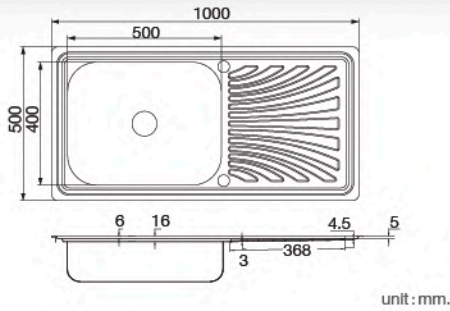

unit : mm.

HLS13-8050-1
Stainless Steel Single Bowl Sink
with Tray and Accessories

unit : mm.

Kitchen Sink

Series

HLS13-125-2

Stainless Steel Single Bowl Sink
with Tray and Accessories

HLS13-125A-1

Stainless Steel Double Bowl Sink
with Tray and Accessories

HLS13-201A1

Stainless Steel Single Bowl Sink

Kitchen Sink

Series

FXVH0-0273HK
Sink Leg
for **HLS13-125-2**
(without Sink)

unit : mm.

FXVH0-0286AS
Sink Leg (Height Adjustable Leg)
for **HLS14-4862-0**
(without Sink)