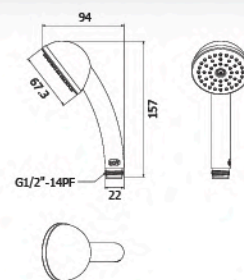

unit : mm.

FJVHZ-C144WZ

Wall mounted Shower post set with 2 Ways Diverter for Overhead Shower Round dia. 10" and Hand Shower Round Dia. 4" Overhead Shower & ABS Hand Shower (Thermoplastic ABS)

unit : mm.

FJHOF-166AAZ

Hand Shower Body and Holder : ABS Plastic 4" Flexible Hose 1.5 m. : PVC

unit : mm.

FJHOF-A120AC

Hand Shower Body and Holder : ABS Plastic with Satin Coated 4" Flexible Hose 1.5 m. : Acrylic

unit : mm.

FJHOF-116ZEZ

Hand Shower Body : ABS Plastic 2.5" Nozzle Cover Plate :Stainless Steel 304

unit : mm.

Information & Warranty

Information

High Quality ABS plastic :
"HOY" rinsing spray head is made of high quality ABS plastic to ensure durability and prevent leakage from crack.