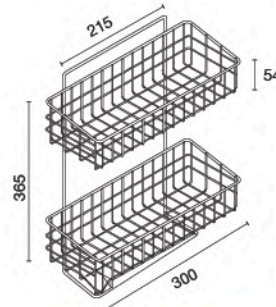

◀ HWHOY-H106H

Deck Dish Rack with Cup Holder

◀ HWHOY-H107B

Deck Dish Shelf (High Body) on Kitchen Sink

Stackable size

◀ **HWHOY-H107Q** unit: mm.
Multi-Purpose Wireware

◀ **HWHOY-H108A** unit: mm.
2 Tier Wireware for Bathroom

★ BEST CHOICE

HWHOY-H100

Wireware Set

- Wireware Shelf (wall-mounted type)
- Tissue Roll Holder
- All-Purpose Hook

unit : mm.

★ BEST CHOICE

HWHOY-H102

Multi-Purpose Wireware

unit : mm.

HWHOY-H102C

Multi-Purpose Wireware

unit : mm.

HWHOY-H102D

Multi-Purpose Wireware

unit : mm.

HWHOY-H102N

2 Tier Wireware

unit : mm.

HWHOY-H103

Multi-Purpose Wireware

unit : mm.

HWHOY-H103A

Wireware for Corner

unit : mm.