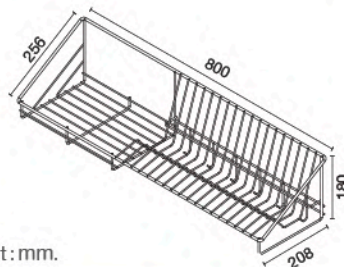

HWHOY-H105T1
3 Tier Wireware for Corner

unit : mm.

★ BEST CHOICE

HWHOY-H105T2
3 Tier Wireware for Corner

unit : mm.

HWHOY-H106C1
Wireware for Kitchen (Dish Rack)
Length 800 mm.

unit : mm.

★ BEST CHOICE

HWHOY-H106D5
Wireware for Kitchen (Dish Rack)
Length 1,000 mm.

unit : mm.

HWHOY-H106D6
Wireware for Kitchen (Dish Rack)
Length 800 mm.

unit : mm.

HWHOY-H106D7
Wireware for Kitchen (Dish Rack)
Length 600 mm.