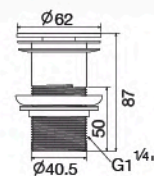

ABS Plastic Pop-Up Waste with Overflow

unit : mm.

HLS14-201SS

Stainless steel Pop-Up Waste with Overflow

unit : mm.

HLS14-202SS

Stainless steel Pop-Up Waste

unit : mm.