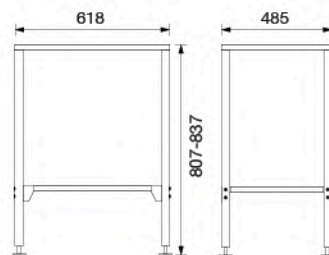

Stainless Steel Double Bowl Sink
with Tray and Accessories

HLS13-201A1

Stainless Steel Single Bowl Sink

Kitchen Sink

Series

FXVH0-0273HK
Sink Leg
for **HLS13-125-2**
(without Sink)

unit : mm.

FXVH0-0286AS
Sink Leg (Height Adjustable Leg)
for **HLS14-4862-0**
(without Sink)