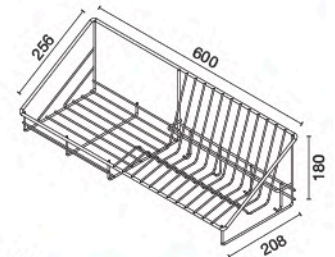

HWHOY-H106D5
Wireware for Kitchen (Dish Rack)
Length 1,000 mm.

unit : mm.

HWHOY-H106D6
Wireware for Kitchen (Dish Rack)
Length 800 mm.

unit : mm.

HWHOY-H106D7
Wireware for Kitchen (Dish Rack)
Length 600 mm.

unit : mm.

HWHOY-H106E2
2 Tier Wireware for Kitchen (Dish Rack)
Length 500 mm.

unit : mm.

HWHOY-H106L
Wireware for Kitchen

unit : mm.

HWHOY-H106L3
Wireware for Kitchen

unit : mm.

HWH0Y-H107
Wireware for Kitchen