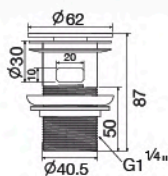

ABS Plastic Pop-Up Waste with Overflow

unit : mm.

HLS14-201SS

Stainless steel Pop-Up Waste with Overflow

unit : mm.

HLS14-202SS

Stainless steel Pop-Up Waste

unit : mm.