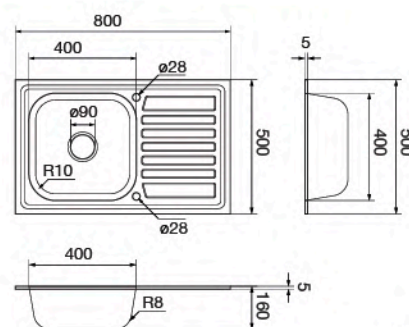

Towel Bar
Length 600 mm.

unit : mm.

FBVHY-DC02BB

Hook

unit : mm.

FBVHY-DC03BB

Towel Ring

unit : mm.

unit : mm.

HLS13-8050-1
Stainless Steel Single Bowl Sink
with Tray and Accessories

unit : mm.

Kitchen Sink

Series

HLS13-125-2

Stainless Steel Single Bowl Sink
with Tray and Accessories

HLS13-125A-1