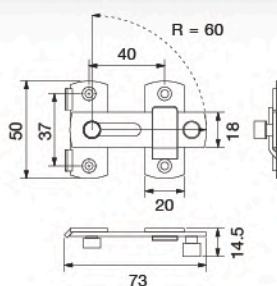

Locking & Hardware Fitting Accessories

Series

★ BEST CHOICE

RB961-001SUS

Door Bolt 2.5"

unit : mm.

RB961-002SUS

Matt Safety Buckle 3"

unit : mm.

RB961-003SUS

Matt Safety Buckle 4"

unit : mm.

RB961-DS001

Door Stopper with Hook

unit : mm.

RB961-DS002

Door Stopper (Magnetic System)

unit : mm.

RB961-00001Z

Door Lock

unit : mm.