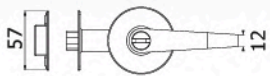

STAINLESS STEEL

Hardware Accessories the strength that comes with value from **HOY**

★ BEST CHOICE

HQ446-TLB03BK

Cylindrical Lever Lockset
for Bathroom (without key)
TUBULAR LOCK System

unit : mm.

HQ446-TLB03ET