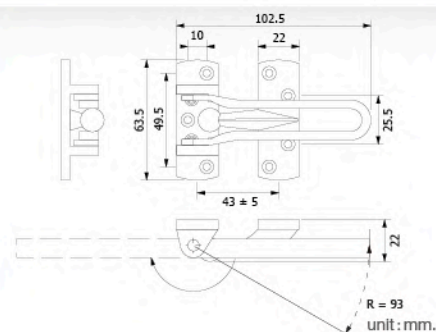

RB961-00001Z

Door Lock