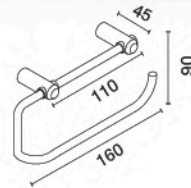

Towel Bar
Length 600 mm.

unit : mm.

FBVHY-DC02BB

Hook

unit : mm.

FBVHY-DC03BB

Towel Ring

unit : mm.

★ BEST CHOICE

FBVHY-CK02AN

Towel Hook
Length 600 mm.

unit : mm.

FBVHY-CK04AN

Toilet Paper Holder

unit : mm.

FBVHY-CK07AN

Wall Mounted Soap Dish

unit : mm.

Towel Bar Accessories

Series

FBVHY-F640AS

Towel Bar
Length 640 mm.

unit: mm.

FBVHY-F790AS