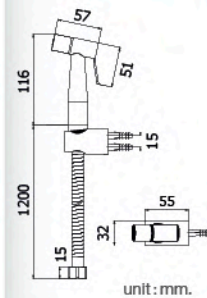

NEW ARRIVAL

FXHOY-SSF001

Rinsing Spray Set with Flexible Hose (SUS304)