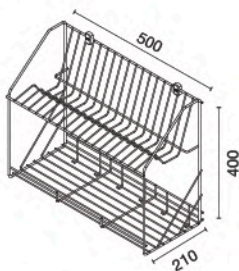

HWHOY-H106D5
Wireware for Kitchen (Dish Rack)
Length 1,000 mm.

unit : mm.

HWHOY-H106D6
Wireware for Kitchen (Dish Rack)
Length 800 mm.

unit : mm.

HWHOY-H106D7
Wireware for Kitchen (Dish Rack)
Length 600 mm.

unit : mm.

HWHOY-H106E2
2 Tier Wireware for Kitchen (Dish Rack)
Length 500 mm.

unit : mm.

HWHOY-H106L
Wireware for Kitchen

unit : mm.

HWHOY-H106L3
Wireware for Kitchen

unit : mm.

HWH0Y-H107
Wireware for Kitchen