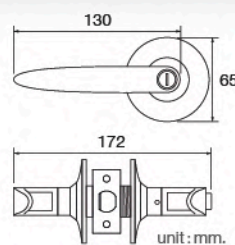

HQ446-TL02BK

Cylindrical Lever Lockset for Bathroom (without key)
TUBULAR LOCK System