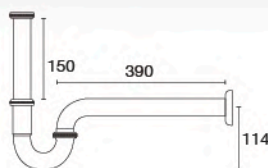

FAVHL-AP240S

P-Trap
Length 240 mm.

unit: mm.

FAVHL-AP390S

P-Trap
Length 390 mm.

unit: mm.

FAHOL-A109BZ

Thermoplastic ABS Bottle Trap
Length 402 mm.