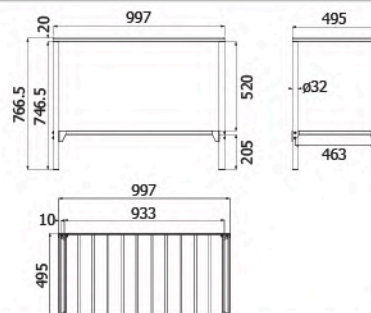

Stainless Steel Double Bowl Sink
with Tray and Accessories

HLS13-201A1

Stainless Steel Single Bowl Sink

Kitchen Sink

Series

FXVH0-0273HK
Sink Leg
for **HLS13-125-2**
(without Sink)

unit : mm.

FXVH0-0286AS
Sink Leg (Height Adjustable Leg)
for **HLS14-4862-0**
(without Sink)