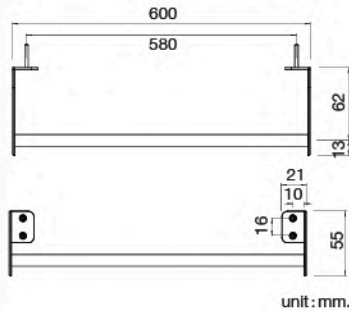

unit : mm.

BATHROOM & KITCHEN ACCESSORIES

STAINLESS STEEL

Quality for your functional benefits and uses,
perfectly match with your lifestyle.

Skin

Series

FBVHY-G101AS

Towel Bar
Length 600 mm.