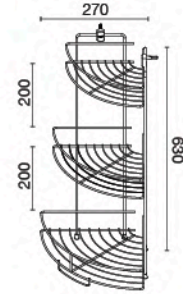

HWHOY-H105T1
3 Tier Wireware for Corner

unit : mm.

★ BEST CHOICE

HWHOY-H105T2
3 Tier Wireware for Corner

unit : mm.

HWHOY-H106C1
Wireware for Kitchen (Dish Rack)
Length 800 mm.

unit : mm.

★ BEST CHOICE

HWHOY-H106D5
Wireware for Kitchen (Dish Rack)
Length 1,000 mm.

unit : mm.

HWHOY-H106D6
Wireware for Kitchen (Dish Rack)
Length 800 mm.

unit : mm.

HWHOY-H106D7
Wireware for Kitchen (Dish Rack)
Length 600 mm.

unit : mm.

HWHOY-H106E2
2 Tier Wireware for Kitchen (Dish Rack)
Length 500 mm.

unit : mm.

HWHOY-H106L
Wireware for Kitchen

unit : mm.

HWHOY-H106L3
Wireware for Kitchen

unit : mm.

HWH0Y-H107
Wireware for Kitchen