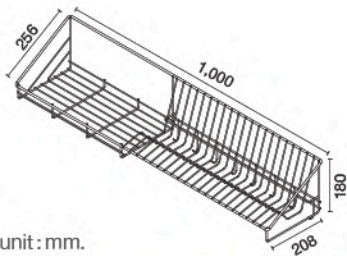

HWHOY-H105T1
3 Tier Wireware for Corner

unit : mm.

★ BEST CHOICE

HWHOY-H105T2
3 Tier Wireware for Corner

unit : mm.

HWHOY-H106C1
Wireware for Kitchen (Dish Rack)
Length 800 mm.

unit : mm.

★ BEST CHOICE

HWHOY-H106D5
Wireware for Kitchen (Dish Rack)
Length 1,000 mm.

unit : mm.

HWHOY-H106D6
Wireware for Kitchen (Dish Rack)
Length 800 mm.

unit : mm.

HWHOY-H106D7
Wireware for Kitchen (Dish Rack)
Length 600 mm.