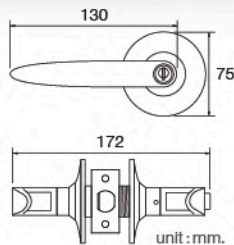

HQ446-TL02ET

Cylindrical Lever Lockset for Entrance (with key)
TUBULAR LOCK System