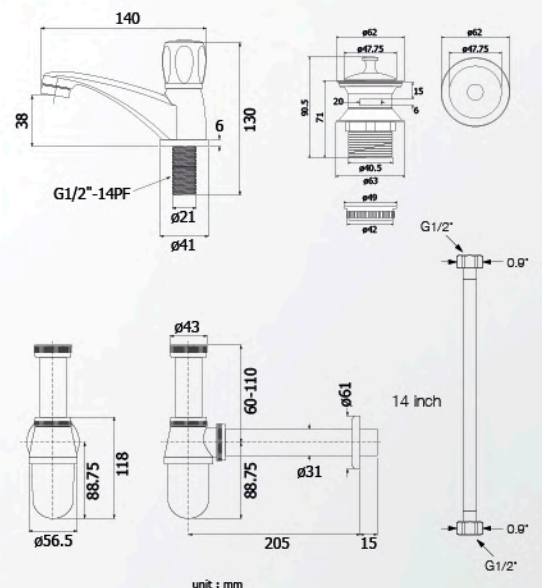

Towel Bar
Length 600 mm.

unit : mm.

FBVHY-DC02BB

Hook

unit : mm.

FBVHY-DC03BB

Towel Ring

unit : mm.

NEW
ARRIVAL

◀ **HFHOP-2000HY1**
Deck Single Basin Faucet
(SUS304)

unit : mm

NEW
ARRIVAL

◀ **HFHOS-2000HY3**
Deck Single Basin Faucet
(SUS304)

unit : mm

NEW
ARRIVAL

◀ **HFSET-2000HS1**
Deck Single Basin faucet with
Installation Kit Set (Single Wash Basin
faucet + Bottle Trap + Pop up Waste
+ Inlet Hose + Thread Tape)