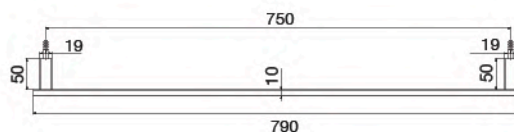

FBVHY-F790AS

Towel Bar
Length 790 mm.