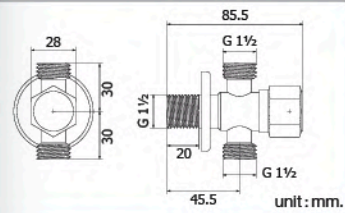

Skin

Series

HFHOY-912002

3 Ways Stop Valve

: Stainless steel grade304