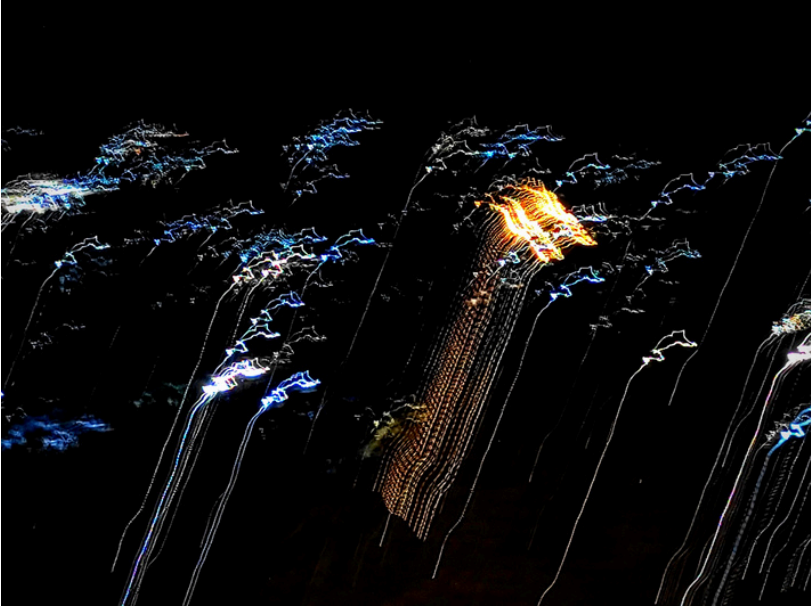

## QILIN (KIRIN)

A harmonious blend of grace and power,  
embodying the mythical spirit of  
prosperity and serenity.

"A vibrant interplay of color,  
shadow, and motion,  
where intensity and energy converge  
to create a dynamic, living essence."

## DRAGON

A dance between light and darkness